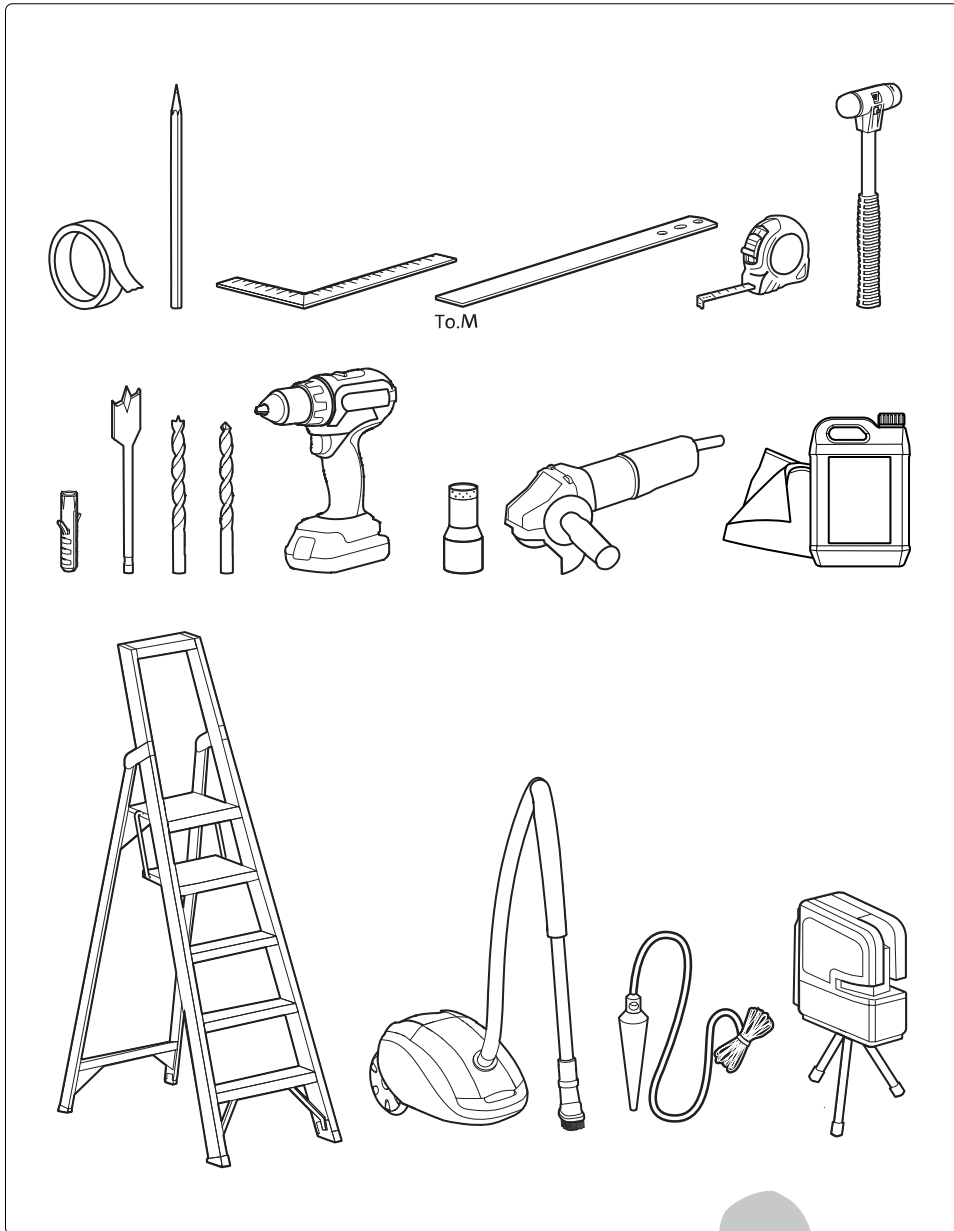

# Montageanleitung

To.M

ø8 mm (5/16")

ø8 mm (5/16")

ø7.5 mm (19/64")

8 mm (5/16")

8 mm (5/16")

8 mm (5/16")