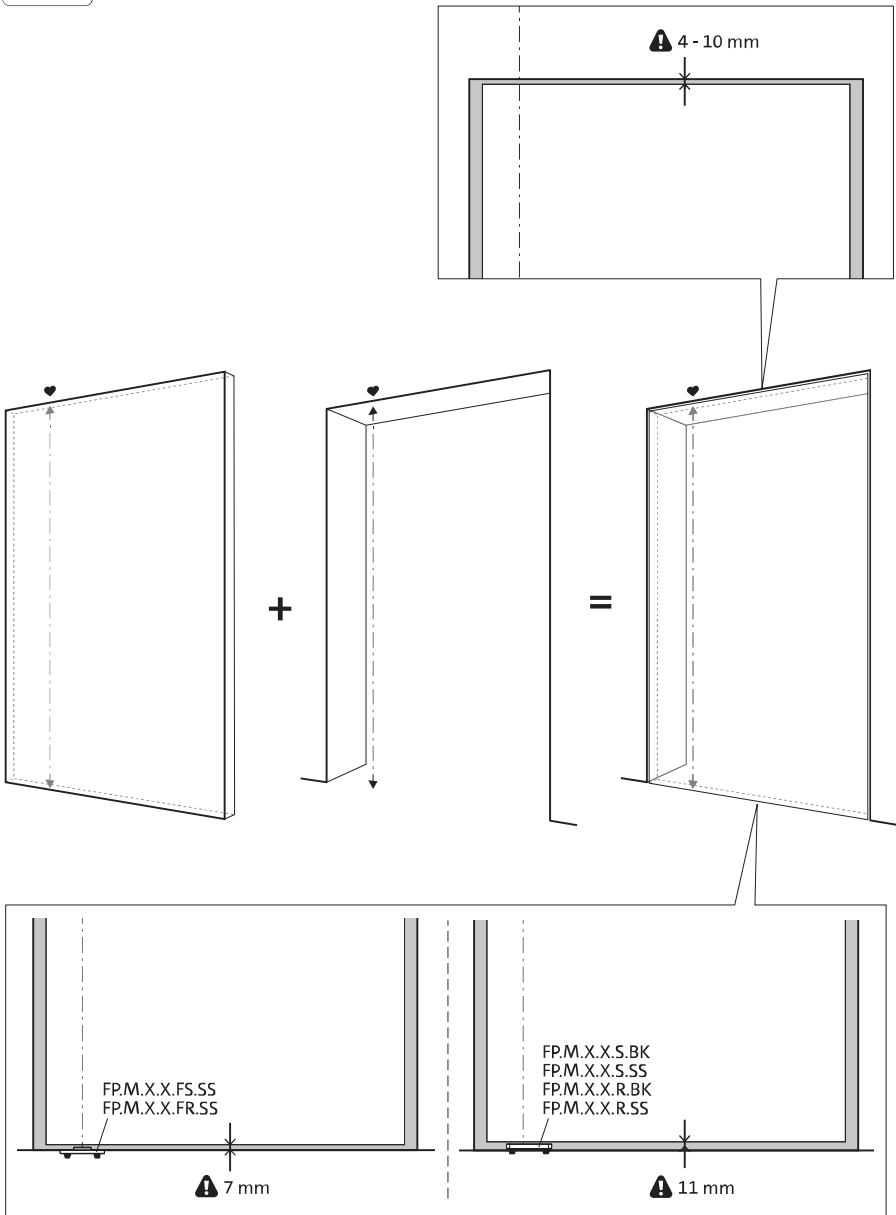

2x FJ.FP.Pe.30 2x FJ.FP.Pe.8

MT.M.Mount

To.M

ø8 mm (5/16")

ø8 mm (5/16")

ø7.5 mm (19/64")

8 mm (5/16")

8 mm (5/16")

8 mm (5/16")

30 mm (13/16")

30 mm (13/16")

30 mm (13/16")

1

2

1

2