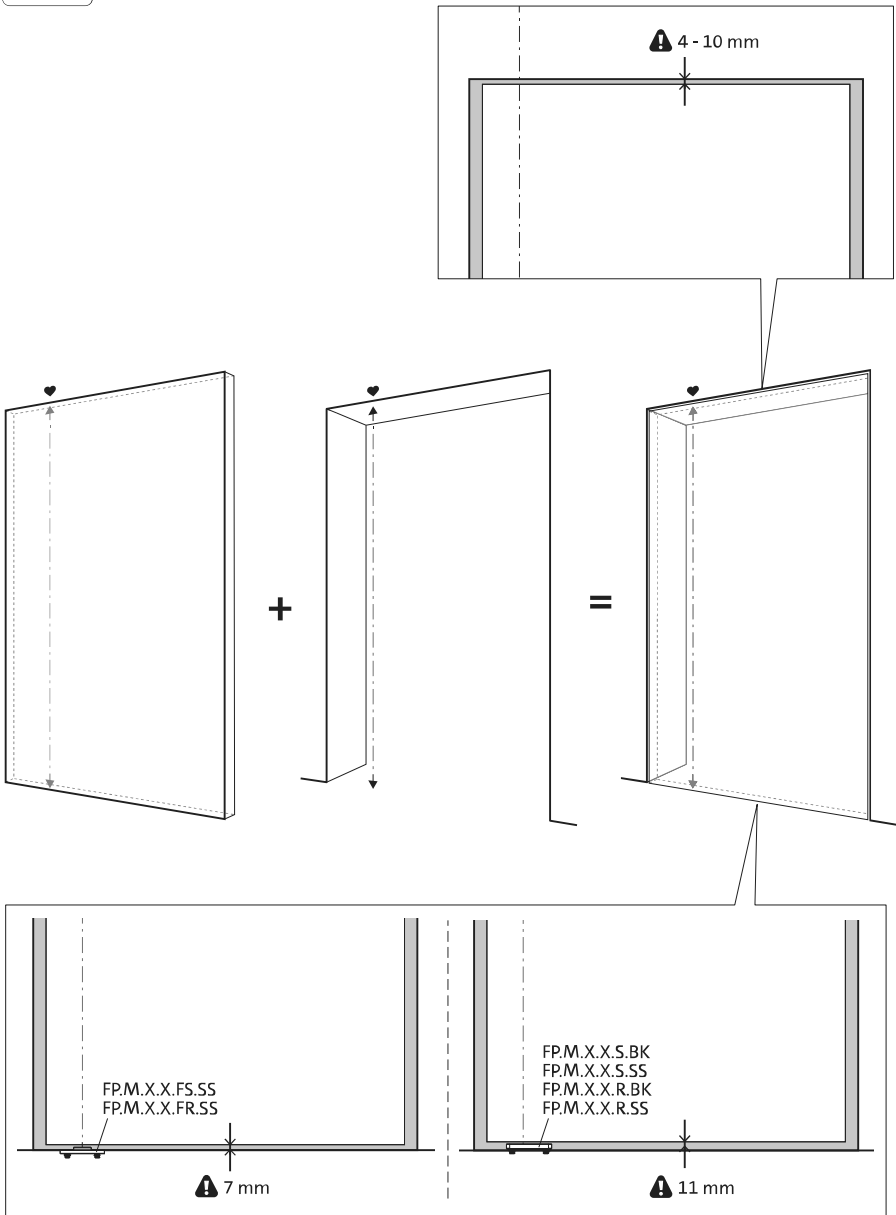

2x FJ.FP.Pe.30 2x FJ.FP.Pe.8

MT.M.Mount

To.M

ø8 mm (5/16")

ø8 mm (5/16")

ø7.5 mm (19/64")

8 mm (5/16")

8 mm (5/16")

8 mm (5/16")

30 mm (13/16")

30 mm (13/16")

30 mm (13/16")

1

2

1

2