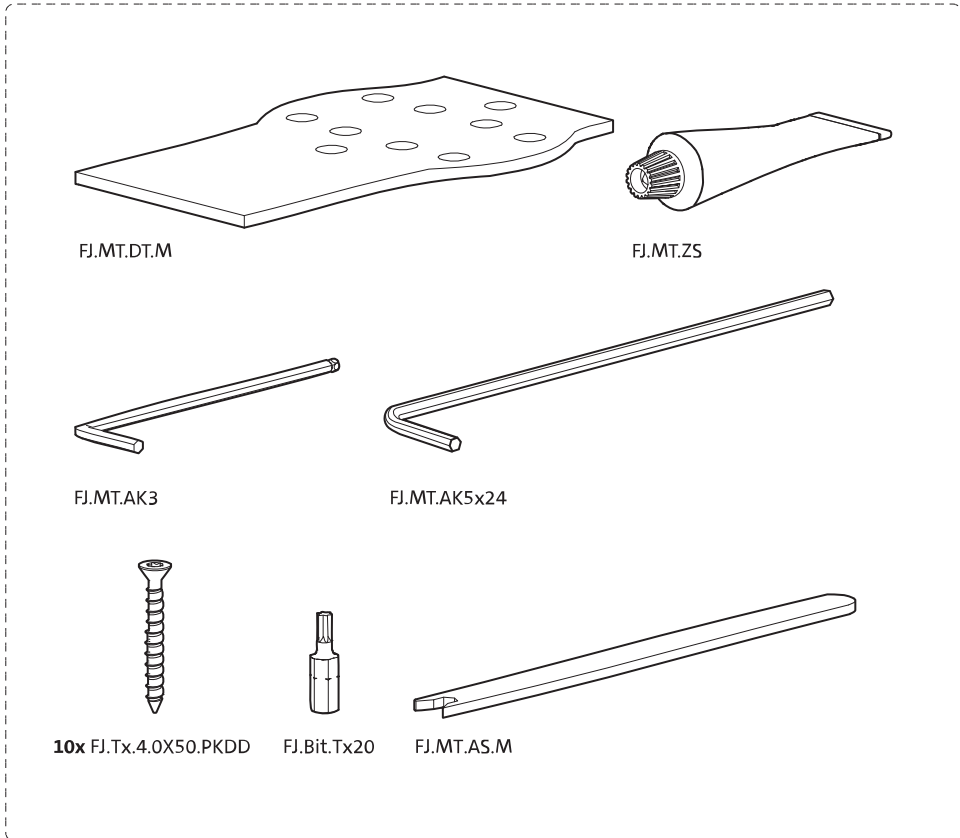

FP.M.X.X.FS.SS

FP.M.X.X.FR.SS

Montageanleitung

ø8 mm (5/16")

ø8 mm (5/16")

ø7.5 mm (19/64")

8 mm (5/16")

8 mm (5/16")

8 mm (5/16")

30 mm (13/16")

30 mm (13/16")

30 mm (13/16")

1

2

1

2