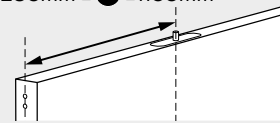

# FritsJurgens® HEXAGON GUIDE

epoxy means of repair and assembly adhesives adhere excellently. Durodeen is very well treatable with painting systems and thanks to its insensitivity to moist paint adheres well. Finally, Durodeen is dimensionally stable and can be screwed very easily.

## ORDER INFORMATION

280mm ≥ X ≤ 1100mm

ART. 706000  
FRITSJURGENS  
HEXAGON GUIDE  
(1M) INCLUDES:  
- 1.0M GUIDE  
- 1.1M HEXAGON KEY

1100mm > X ≤ 2100mm

ART. 706200  
FRITSJURGENS  
HEXAGON GUIDE  
(2M) INCLUDES:  
- 2.0M GUIDE  
- 2.1M HEXAGON KEY