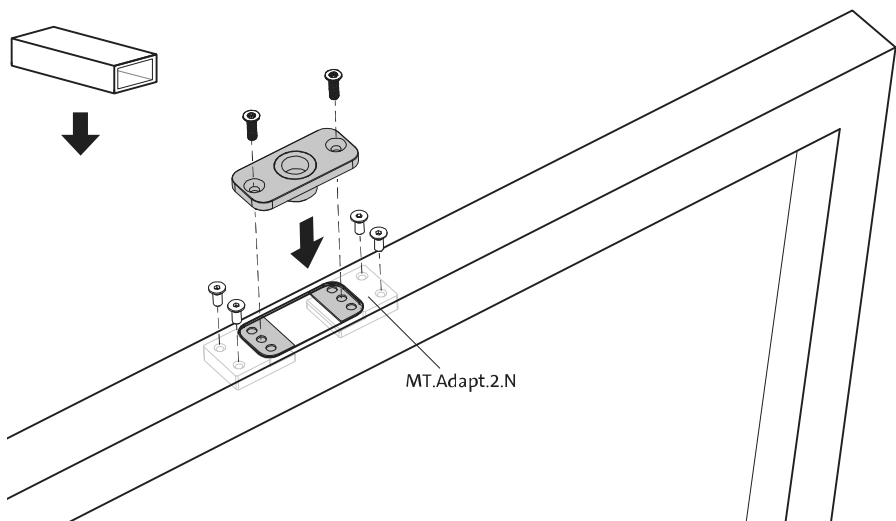

System 3

Milling and mounting manual

FritsJurgens Set - 70 mm Class G - invisible

Milling instructions

TP.X.70.G.X.XX

Side view A with pin turned in

Side view A with pin turned out

Top view

Front view

Side view B

Bottom view

TP.X.TP-R.G.X.

Mounting instructions

FJ.MT.DT.S13

FJ.MT.Z5

10x FJ.TX.4.0X50.PKDD

FJ.Bit.Tx20

FJ.MT.AK5x24

FJ.MT.AW.S3

To.M

ø8 mm (5/16")

ø8 mm (5/16")

ø7.5 mm (19/64")

8 mm (5/16")