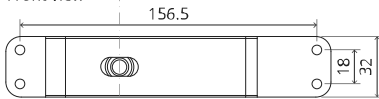

System 3

Milling and mounting manual

FritsJurgens Set - 70 mm Class G - invisible

Milling instructions

TP.X.70.G.X.XX

Side view A with pin turned in

Side view A with pin turned out

Top view

Front view

Side view B

Bottom view

TP.X.TP-R.G.X.

Mounting instructions

FJ.MT.DT.S13

FJ.MT.Z5

10x FJ.TX.4.0X50.PKDD

FJ.Bit.Tx20

FJ.MT.AK5x24

FJ.MT.AW.S3

To.M

ø8 mm (5/16")

ø8 mm (5/16")

ø7.5 mm (19/64")

8 mm (5/16")

8 mm (5/16")

8 mm (5/16")

30 mm (13/16")

30 mm (13/16")

30 mm (13/16")

1

2

1