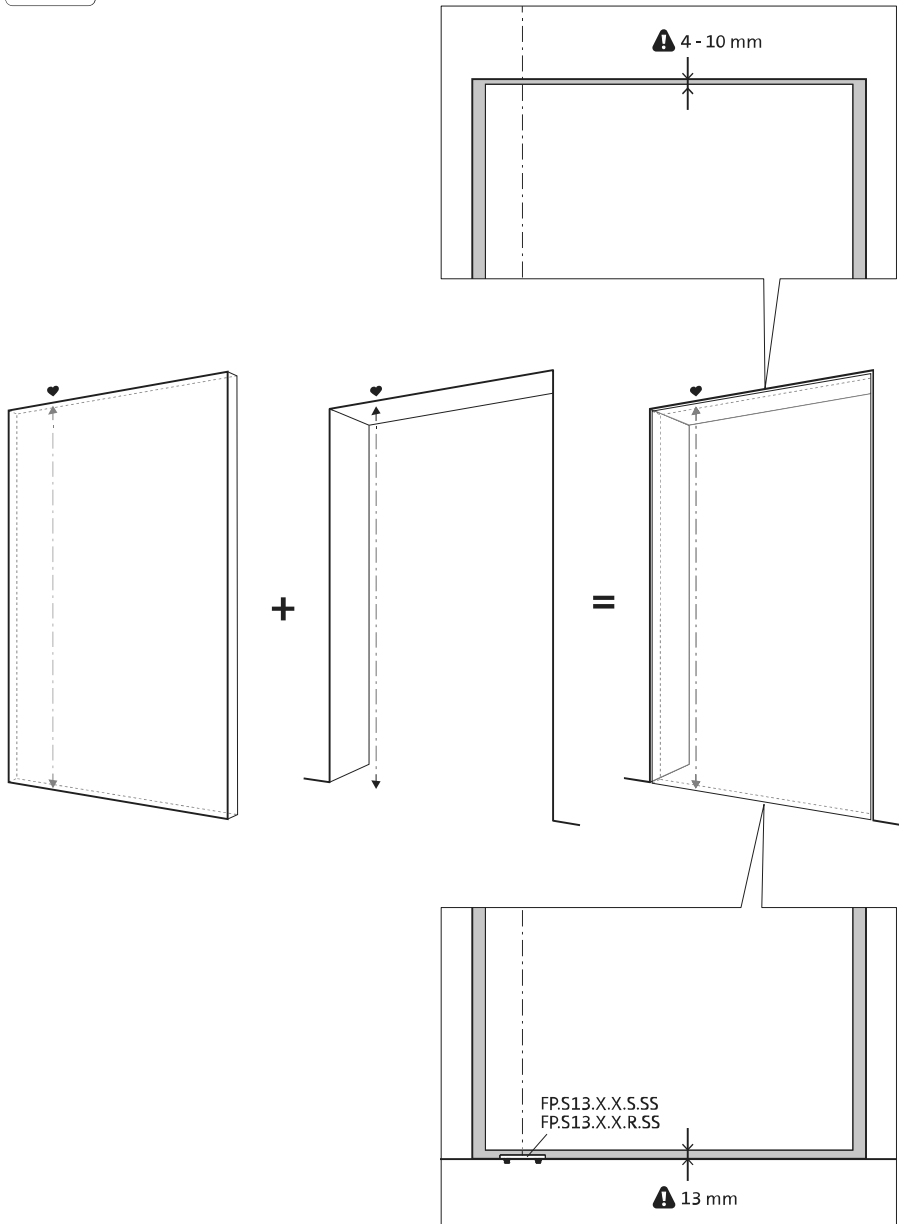

Front view

Side view B

Bottom view

TP.X.TP-R.G.X.

Mounting instructions

FJ.MT.DT.S13

FJ.MT.Z5

10x FJ.TX.4.0X50.PKDD

FJ.Bit.Tx20

FJ.MT.AK5x24

FJ.MT.AW.S3

To.M

ø8 mm (5/16")

ø8 mm (5/16")

ø7.5 mm (19/64")

8 mm (5/16")

8 mm (5/16")

8 mm (5/16")

30 mm (13/16")

30 mm (13/16")

30 mm (13/16")

1

2

1