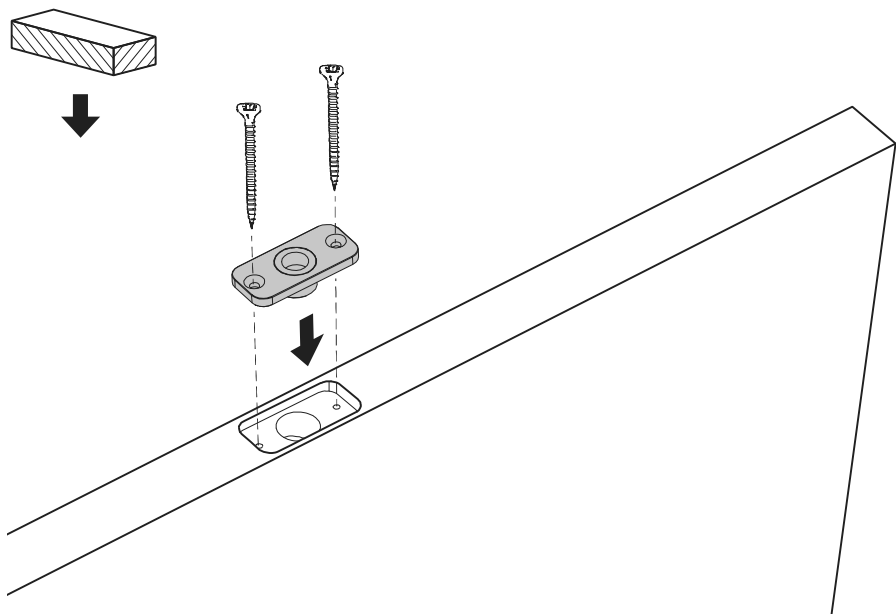

System 3

Milling and mounting manual

FritsJurgens Set - 70 mm Class G - invisible

Milling instructions

TP.X.70.G.X.XX

Side view A with pin turned in

Side view A with pin turned out

Top view

Front view

Side view B

Bottom view

TP.X.TP-R.G.X.

Mounting instructions

FJ.MT.DT.S13

FJ.MT.Z5

10x FJ.TX.4.0X50.PKDD

FJ.Bit.Tx20

FJ.MT.AK5x24

FJ.MT.AW.S3

To.M

ø8 mm (5/16")

ø8 mm (5/16")

ø7.5 mm (19/64")

8 mm (5/16")

8 mm (5/16")

8 mm (5/16")

30 mm (13/16")

30 mm (13/16")

30 mm (13/16")

1

2

1