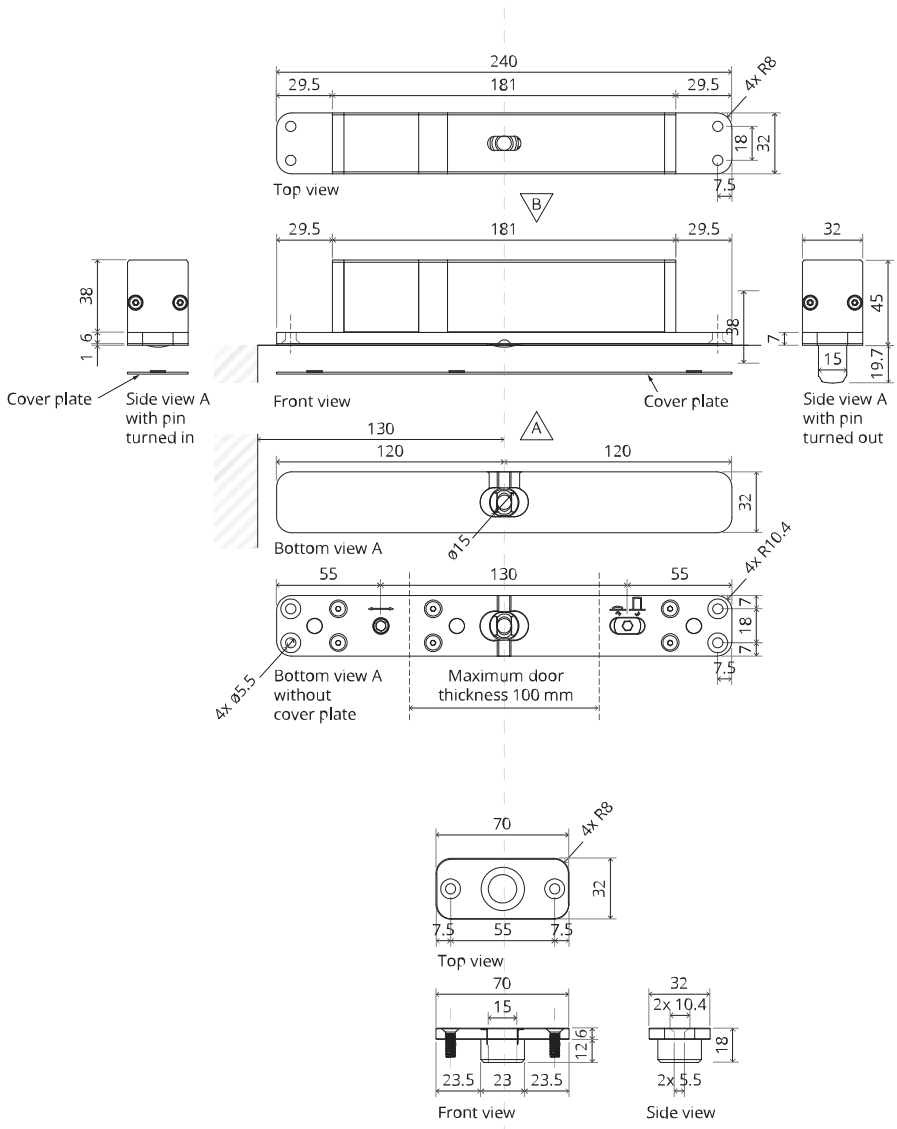

System 3

Milling and mounting manual

FritsJurgens Set - 70 mm Class G - invisible

Milling instructions

TP.X.70.G.X.XX

Side view A with pin turned in

Side view A with pin turned out

Top view

Front view

Side view B

Bottom view

TP.X.TP-R.G.X.

Mounting instructions

FJ.MT.DT.S13

FJ.MT.Z5

10x FJ.TX.4.0X50.PKDD

FJ.Bit.Tx20

FJ.MT.AK5x24

FJ.MT.AW.S3

To.M

ø8 mm (5/16")

ø8 mm (5/16")

ø7.5 mm (19/64")

8 mm (5/16")

8 mm (5/16")

8 mm (5/16")

30 mm (13/16")

30 mm (13/16")

30 mm (13/16")

1

2

1