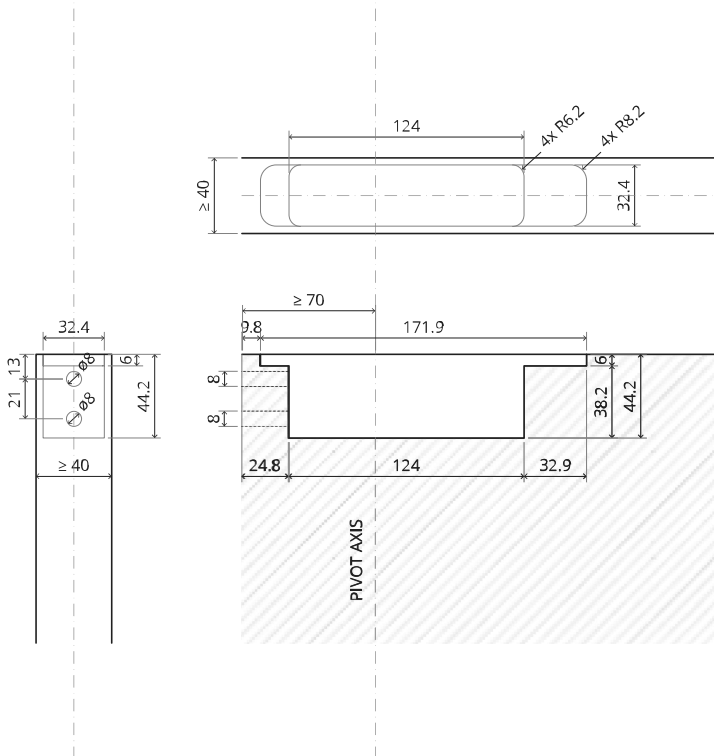

System 3

Milling and mounting manual

FritsJurgens Set - 70 mm Class G - invisible

Milling instructions

TP.X.70.G.X.XX

Side view A with pin turned in

Side view A with pin turned out

Top view

Front view

Side view B

Bottom view

TP.X.TP-R.G.X.

Mounting instructions

FJ.MT.DT.S13

FJ.MT.Z5

10x FJ.TX.4.0X50.PKDD

FJ.Bit.Tx20

FJ.MT.AK5x24

FJ.MT.AW.S3

To.M

ø8 mm (5/16")

ø8 mm (5/16")

ø7.5 mm (19/64")

8 mm (5/16")

8 mm (5/16")

8 mm (5/16")

30 mm (13/16")

30 mm (13/16")

30 mm (13/16")

1

2

1