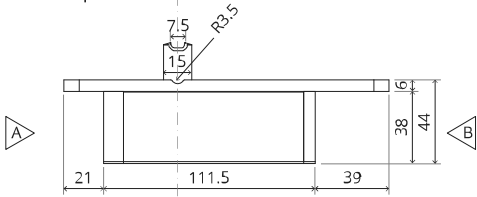

System 3

Milling and mounting manual

FritsJurgens Set - 70 mm Class G - invisible

Milling instructions

TP.X.70.G.X.XX

Side view A with pin turned in

Side view A with pin turned out

Top view

Front view

Side view B

Bottom view

TP.X.TP-R.G.X.

Mounting instructions

FJ.MT.DT.S13

FJ.MT.Z5

10x FJ.TX.4.0X50.PKDD

FJ.Bit.Tx20

FJ.MT.AK5x24

FJ.MT.AW.S3

To.M

ø8 mm (5/16")

ø8 mm (5/16")

ø7.5 mm (19/64")

8 mm (5/16")

8 mm (5/16")

8 mm (5/16")

30 mm (13/16")

30 mm (13/16")

30 mm (13/16")

1

2

1