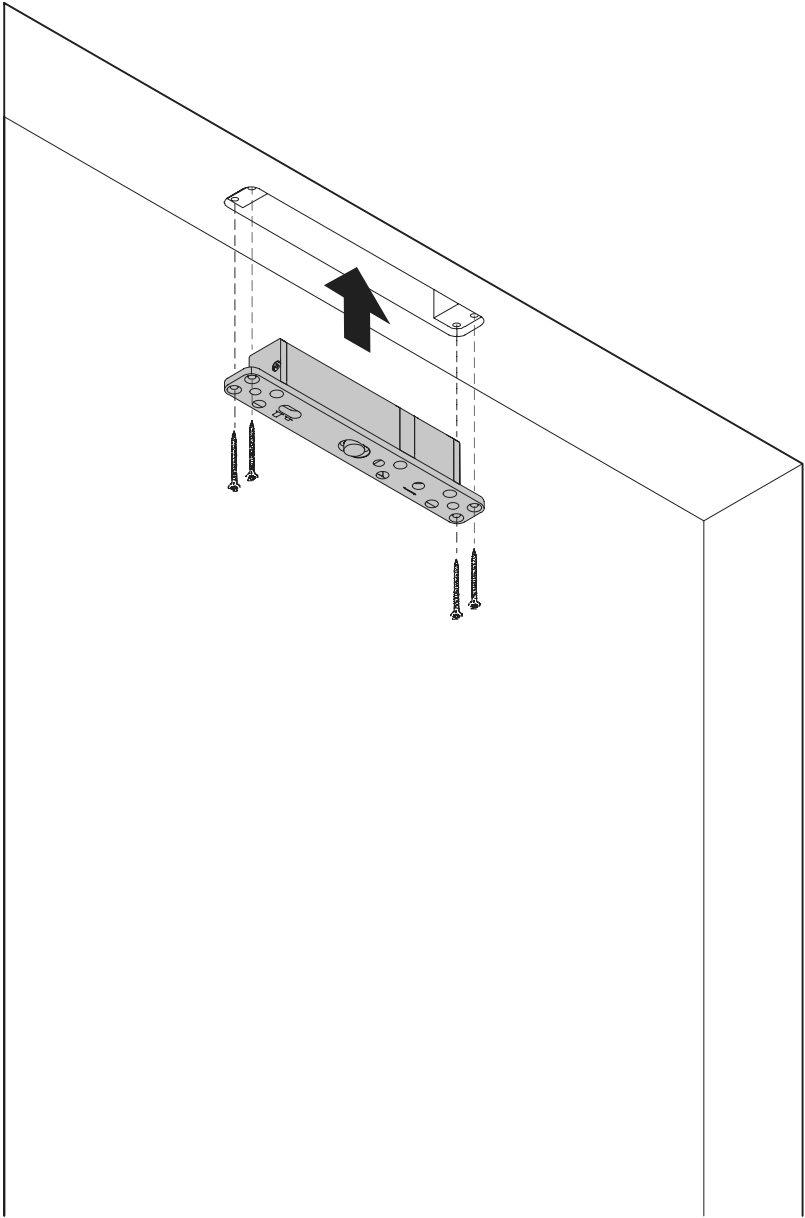

System 3

Milling and mounting manual

FritsJurgens Set - 70 mm Class G - invisible

Milling instructions

TP.X.70.G.X.XX

Side view A with pin turned in

Side view A with pin turned out

Top view

Front view

Side view B

Bottom view

TP.X.TP-R.G.X.

Mounting instructions

FJ.MT.DT.S13

FJ.MT.Z5

10x FJ.TX.4.0X50.PKDD

FJ.Bit.Tx20

FJ.MT.AK5x24

FJ.MT.AW.S3

To.M

ø8 mm (5/16")

ø8 mm (5/16")

ø7.5 mm (19/64")

8 mm (5/16")