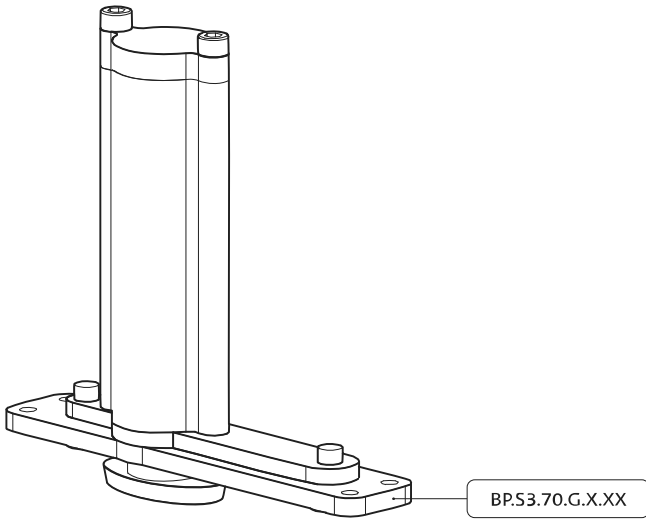

System 3

Milling and mounting manual

FritsJurgens Set - 70 mm Class G - invisible

Milling instructions

TP.X.70.G.X.XX

Side view A with pin turned in

Side view A with pin turned out

Top view

Front view

Side view B

Bottom view

TP.X.TP-R.G.X.

Mounting instructions

FJ.MT.DT.S13

FJ.MT.Z5

10x FJ.TX.4.0X50.PKDD

FJ.Bit.Tx20

FJ.MT.AK5x24

FJ.MT.AW.S3

To.M

ø8 mm (5/16")

ø8 mm (5/16")

ø7.5 mm (19/64")

8 mm (5/16")

8 mm (5/16")

8 mm (5/16")

30 mm (13/16")

30 mm (13/16")

30 mm (13/16")

1

2

1