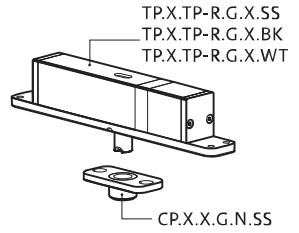

System 3

Milling and mounting manual

FritsJurgens Set - 70 mm Class G - invisible

Milling instructions

TP.X.70.G.X.XX

Side view A with pin turned in

Side view A with pin turned out

Top view

Front view

Side view B

Bottom view

TP.X.TP-R.G.X.

Mounting instructions

FJ.MT.DT.S13

FJ.MT.Z5

10x FJ.TX.4.0X50.PKDD

FJ.Bit.Tx20

FJ.MT.AK5x24

FJ.MT.AW.S3

To.M

ø8 mm (5/16")

ø8 mm (5/16")

ø7.5 mm (19/64")

8 mm (5/16")