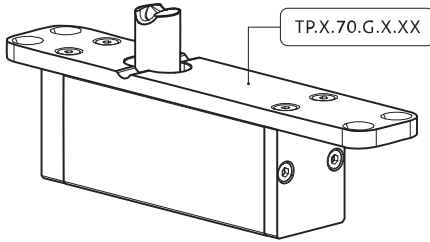

System 3

Milling and mounting manual

FritsJurgens Set - 70 mm Class G - invisible

Milling instructions

TP.X.70.G.X.XX

Side view A with pin turned in

Side view A with pin turned out

Top view

Front view

Side view B

Bottom view

TP.X.TP-R.G.X.

Mounting instructions

FJ.MT.DT.S13

FJ.MT.Z5

10x FJ.TX.4.0X50.PKDD