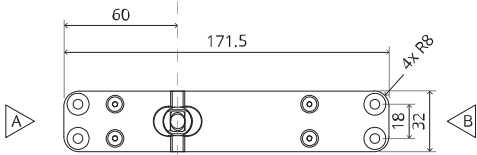

System 3

Milling and mounting manual

FritsJurgens Set - 70 mm Class G - invisible

Milling instructions

TP.X.70.G.X.XX

Side view A with pin turned in

Side view A with pin turned out

Top view

Front view

Side view B

Bottom view

TP.X.TP-R.G.X.

Mounting instructions

FJ.MT.DT.S13

FJ.MT.Z5

10x FJ.TX.4.0X50.PKDD

FJ.Bit.Tx20

FJ.MT.AK5x24

FJ.MT.AW.S3

To.M

ø8 mm (5/16")

ø8 mm (5/16")

ø7.5 mm (19/64")

8 mm (5/16")

8 mm (5/16")

8 mm (5/16")

30 mm (13/16")

30 mm (13/16")

30 mm (13/16")

1

2

1