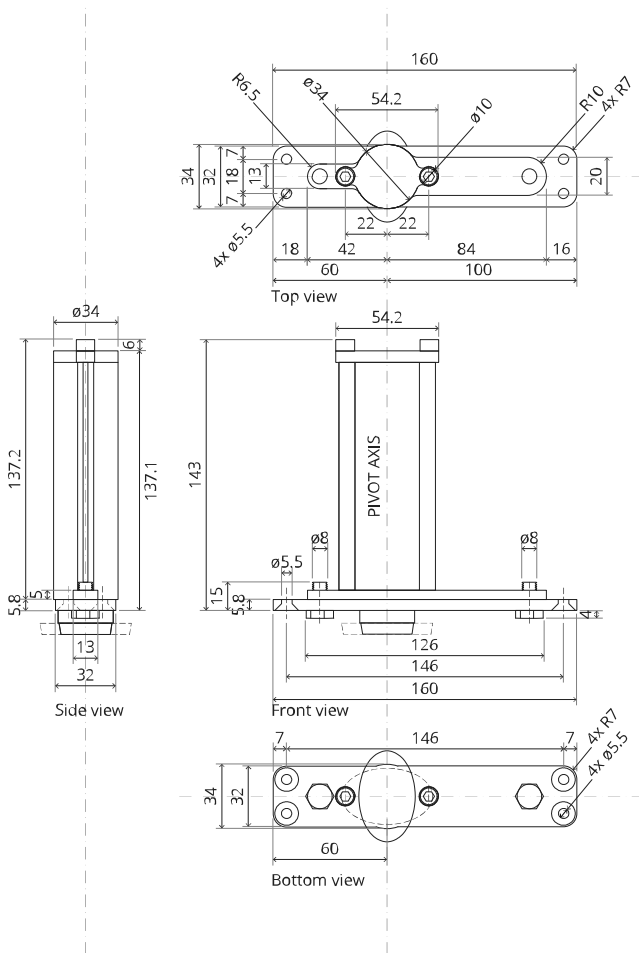

System 3

Milling and mounting manual

FritsJurgens Set - 70 mm Class G - invisible

Milling instructions

TP.X.70.G.X.XX

Side view A with pin turned in

Side view A with pin turned out

Top view

Front view

Side view B

Bottom view

TP.X.TP-R.G.X.

Mounting instructions

FJ.MT.DT.S13

FJ.MT.Z5

10x FJ.TX.4.0X50.PKDD

FJ.Bit.Tx20

FJ.MT.AK5x24

FJ.MT.AW.S3

To.M

ø8 mm (5/16")

ø8 mm (5/16")

ø7.5 mm (19/64")

8 mm (5/16")

8 mm (5/16")

8 mm (5/16")

30 mm (13/16")

30 mm (13/16")

30 mm (13/16")

1

2

1