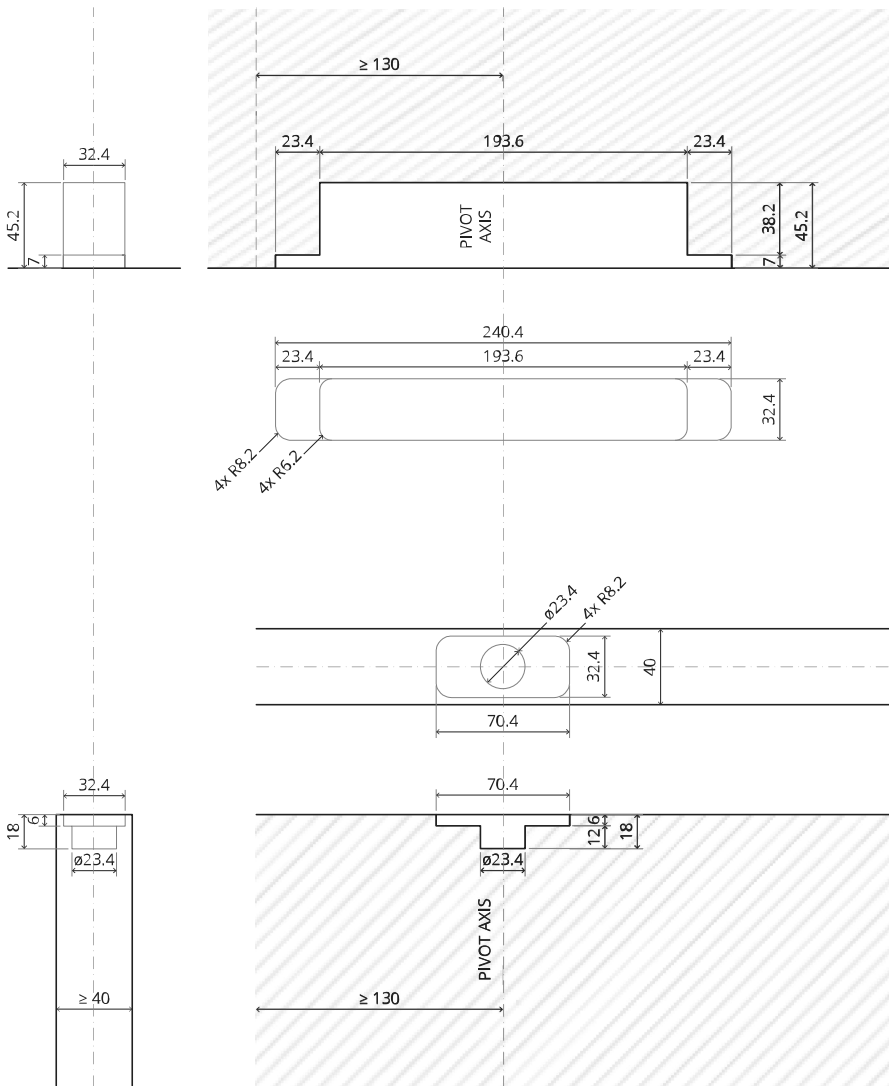

System 3

Milling and mounting manual

FritsJurgens Set - 70 mm Class G - invisible

Milling instructions

TP.X.70.G.X.XX

Side view A with pin turned in

Side view A with pin turned out

Top view

Front view

Side view B

Bottom view

TP.X.TP-R.G.X.

Mounting instructions

FJ.MT.DT.S13

FJ.MT.Z5

10x FJ.TX.4.0X50.PKDD

FJ.Bit.Tx20

FJ.MT.AK5x24

FJ.MT.AW.S3

To.M

ø8 mm (5/16")

ø8 mm (5/16")

ø7.5 mm (19/64")

8 mm (5/16")

8 mm (5/16")

8 mm (5/16")

30 mm (13/16")

30 mm (13/16")

30 mm (13/16")

1

2

1