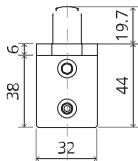

System 3

Milling and mounting manual

FritsJurgens Set - 70 mm Class G - invisible

Milling instructions

TP.X.70.G.X.XX

Side view A with pin turned in

Side view A with pin turned out

Top view

Front view

Side view B

Bottom view

TP.X.TP-R.G.X.

Mounting instructions

FJ.MT.DT.S13

FJ.MT.Z5

10x FJ.TX.4.0X50.PKDD

FJ.Bit.Tx20

FJ.MT.AK5x24

FJ.MT.AW.S3

To.M

ø8 mm (5/16")

ø8 mm (5/16")

ø7.5 mm (19/64")

8 mm (5/16")

8 mm (5/16")

8 mm (5/16")

30 mm (13/16")

30 mm (13/16")

30 mm (13/16")

1

2

1