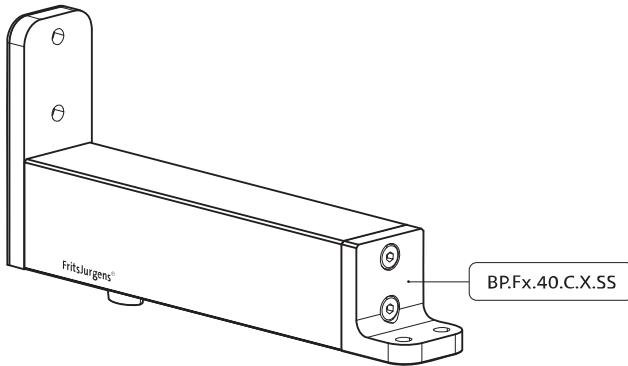

System Fx

Milling and mounting manual

FritsJurgens Set - 40 mm Class C - stainless steel

FritsJurgens®

Milling instructions

BP.Fx.40.C.X.SS

TP.X.40.G.X.SS

FP.M.X.X.FS.SS

2x FJ.FP.Pe.30 2x FJ.FP.Pe.8

To.M

ø8 mm (5/16")

ø8 mm (5/16")

ø7.5 mm (19/64")

8 mm (5/16")

8 mm (5/16")

8 mm (5/16")

30 mm (13/16")

30 mm (13/16")

30 mm (13/16")

1

2

ø18 mm
(45/64 ")

ø18 mm
(45/64 ")

20 mm (25/32 ")