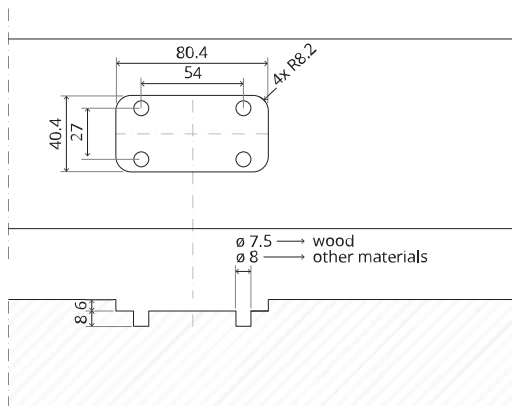

FP.M.X.X.FR.SS