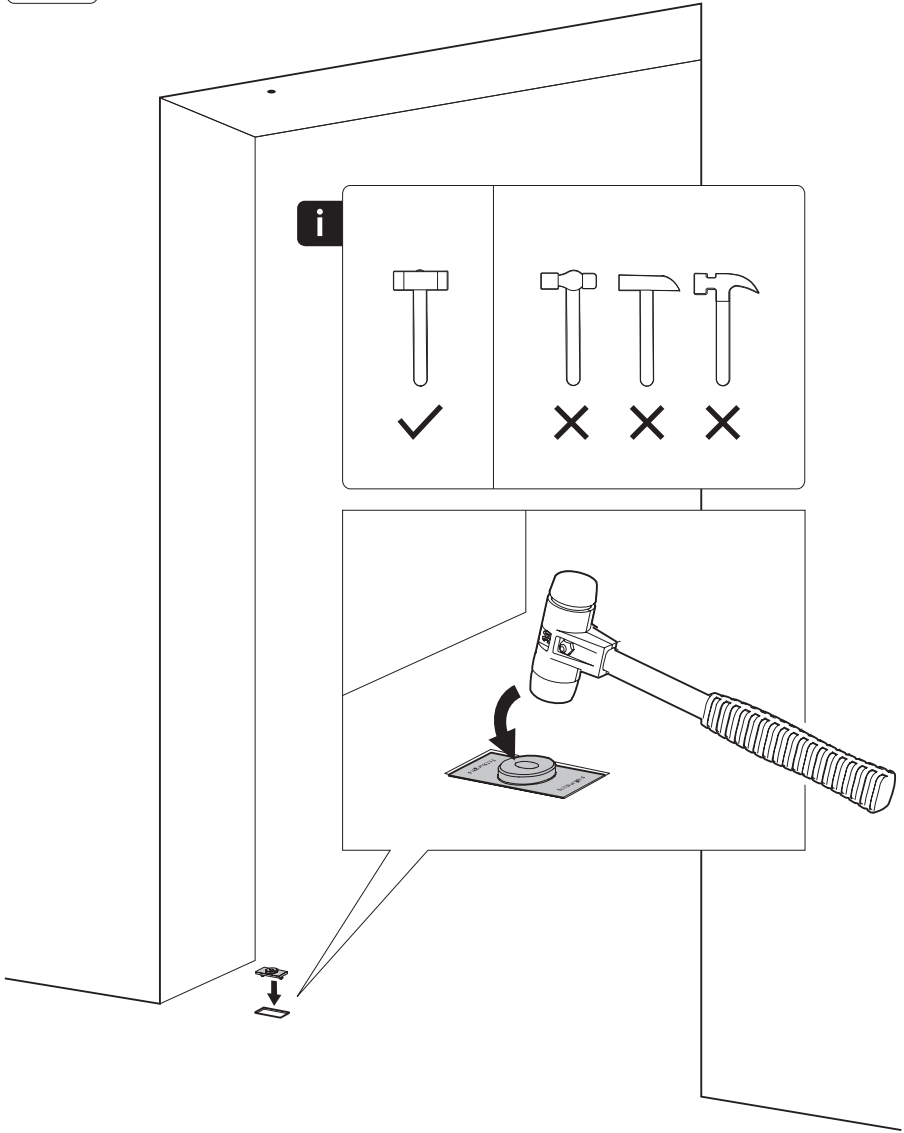

System Fx

Milling and mounting manual

FritsJurgens Set - 40 mm Class C - stainless steel

FritsJurgens®

Milling instructions

BP.Fx.40.C.X.SS

TP.X.40.G.X.SS

FP.M.X.X.FS.SS