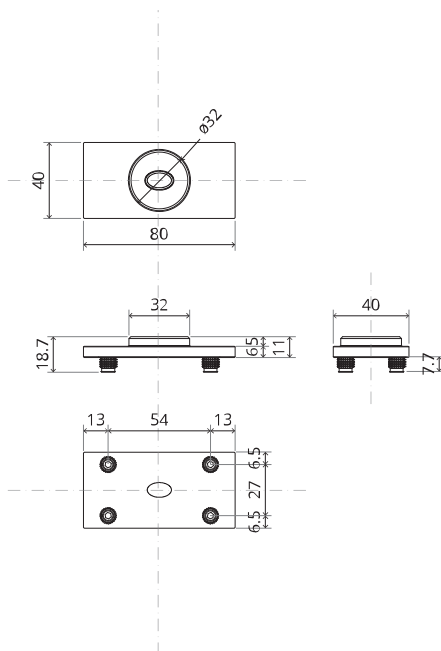

System Fx

Milling and mounting manual

FritsJurgens Set - 40 mm Class C - stainless steel

FritsJurgens®

Milling instructions

BP.Fx.40.C.X.SS

TP.X.40.G.X.SS

FP.M.X.X.FS.SS

2x FJ.FP.Pe.30 2x FJ.FP.Pe.8

To.M

ø8 mm (5/16")

ø8 mm (5/16")

ø7.5 mm (19/64")

8 mm (5/16")

8 mm (5/16")

8 mm (5/16")

30 mm (13/16")

30 mm (13/16")

30 mm (13/16")

1

2

ø18 mm
(45/64 ")

ø18 mm
(45/64 ")

20 mm (25/32 ")