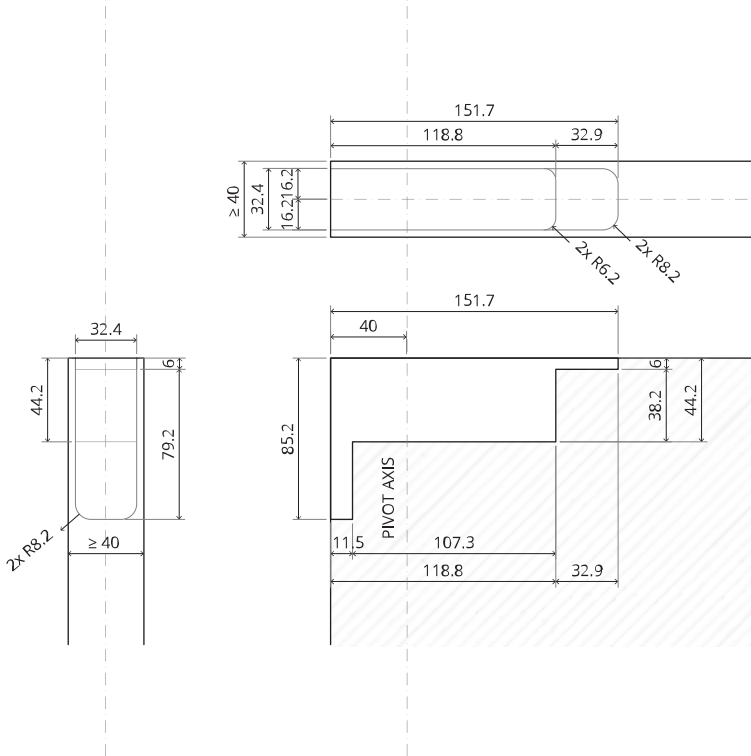

System Fx

Milling and mounting manual

FritsJurgens Set - 40 mm Class C - stainless steel

FritsJurgens®

Milling instructions

BP.Fx.40.C.X.SS

TP.X.40.G.X.SS

FP.M.X.X.FS.SS

2x FJ.FP.Pe.30 2x FJ.FP.Pe.8

To.M

ø8 mm (5/16")

ø8 mm (5/16")

ø7.5 mm (19/64")

8 mm (5/16")

8 mm (5/16")

8 mm (5/16")

30 mm (13/16")

30 mm (13/16")

30 mm (13/16")

1

2

ø18 mm
(45/64 ")

ø18 mm
(45/64 ")

20 mm (25/32 ")