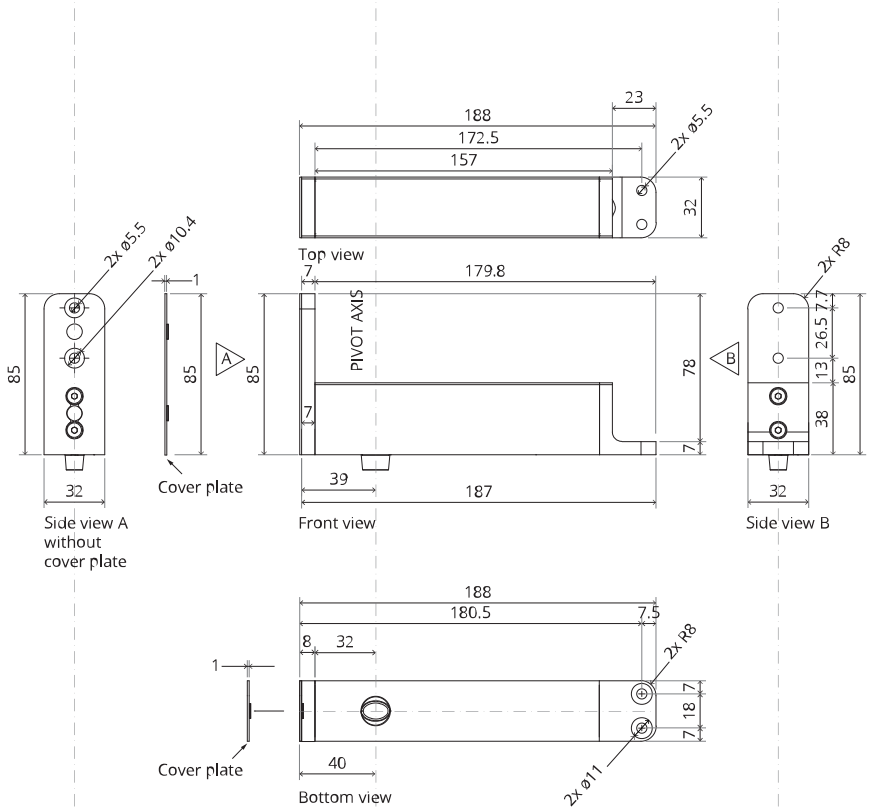

System Fx

Milling and mounting manual

FritsJurgens Set - 40 mm Class C - stainless steel

FritsJurgens®

Milling instructions

BP.Fx.40.C.X.SS

TP.X.40.G.X.SS

FP.M.X.X.FS.SS

2x FJ.FP.Pe.30 2x FJ.FP.Pe.8

To.M

ø8 mm (5/16")

ø8 mm (5/16")

ø7.5 mm (19/64")

8 mm (5/16")

8 mm (5/16")

8 mm (5/16")

30 mm (13/16")

30 mm (13/16")

30 mm (13/16")

1

2

ø18 mm
(45/64 ")

ø18 mm
(45/64 ")

20 mm (25/32 ")