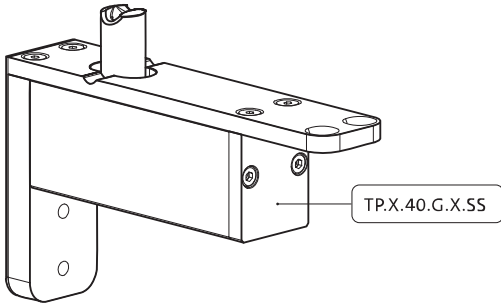

System Fx

Milling and mounting manual

FritsJurgens Set - 40 mm Class C - stainless steel

FritsJurgens®

Milling instructions

BP.Fx.40.C.X.SS

TP.X.40.G.X.SS

FP.M.X.X.FS.SS

2x FJ.FP.Pe.30 2x FJ.FP.Pe.8

To.M

ø8 mm (5/16")

ø8 mm (5/16")

ø7.5 mm (19/64")

8 mm (5/16")

8 mm (5/16")

8 mm (5/16")

30 mm (13/16")

30 mm (13/16")

30 mm (13/16")

1

2

ø18 mm
(45/64 ")

ø18 mm
(45/64 ")

20 mm (25/32 ")