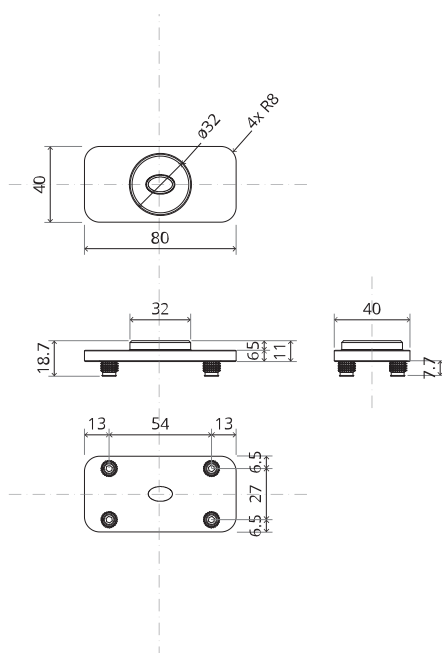

FP.M.X.X.FR.SS