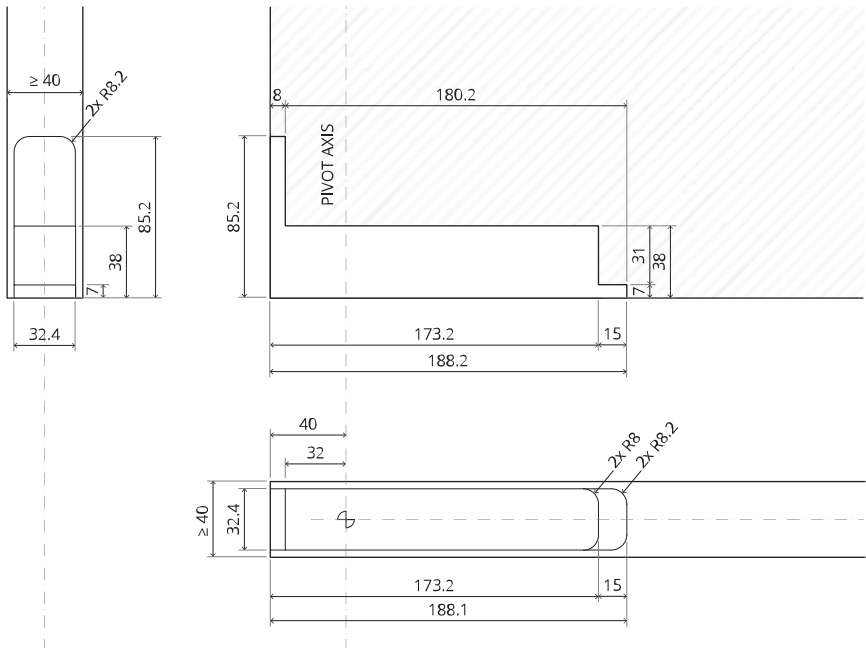

System Fx

Milling and mounting manual

FritsJurgens Set - 40 mm Class C - stainless steel

FritsJurgens®

Milling instructions

BP.Fx.40.C.X.SS

TP.X.40.G.X.SS

FP.M.X.X.FS.SS

2x FJ.FP.Pe.30 2x FJ.FP.Pe.8

To.M

ø8 mm (5/16")

ø8 mm (5/16")

ø7.5 mm (19/64")

8 mm (5/16")

8 mm (5/16")

8 mm (5/16")

30 mm (13/16")

30 mm (13/16")

30 mm (13/16")

1

2

ø18 mm
(45/64 ")

ø18 mm
(45/64 ")

20 mm (25/32 ")