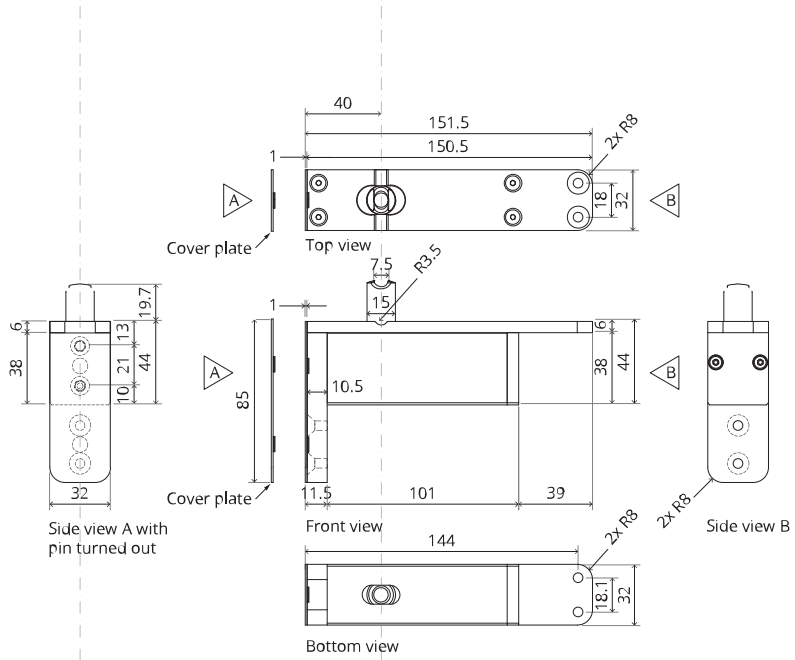

System Fx

Milling and mounting manual

FritsJurgens Set - 40 mm Class C - stainless steel

FritsJurgens®

Milling instructions

BP.Fx.40.C.X.SS

TP.X.40.G.X.SS

FP.M.X.X.FS.SS

2x FJ.FP.Pe.30 2x FJ.FP.Pe.8

To.M

ø8 mm (5/16")

ø8 mm (5/16")

ø7.5 mm (19/64")

8 mm (5/16")

8 mm (5/16")

8 mm (5/16")

30 mm (13/16")

30 mm (13/16")

30 mm (13/16")

1

2

ø18 mm
(45/64 ")

ø18 mm
(45/64 ")

20 mm (25/32 ")