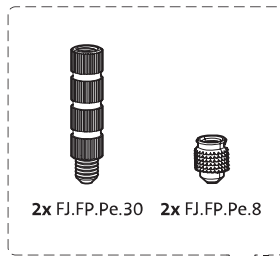

System Fx

Milling and mounting manual

FritsJurgens Set - 40 mm Class C - stainless steel

FritsJurgens®

Milling instructions

BP.Fx.40.C.X.SS

TP.X.40.G.X.SS

FP.M.X.X.FS.SS

FP.M.X.X.FR.SS

Mounting instructions

FJ.MT.DT.M

FJ.MT.ZS

FJ.MT.AK3

FJ.MT.AK5x24

10x FJ.Tx.4.0x50.PKDD

FJ.Bit.Tx20

2x FJ.FP.Pe.30 2x FJ.FP.Pe.8

To.M

ø8 mm (5/16")

ø8 mm (5/16")

ø7.5 mm (19/64")

8 mm (5/16")

8 mm (5/16")

8 mm (5/16")

30 mm (13/16")

30 mm (13/16")

30 mm (13/16")

1

2

ø18 mm
(45/64 ")

ø18 mm
(45/64 ")

20 mm (25/32 ")