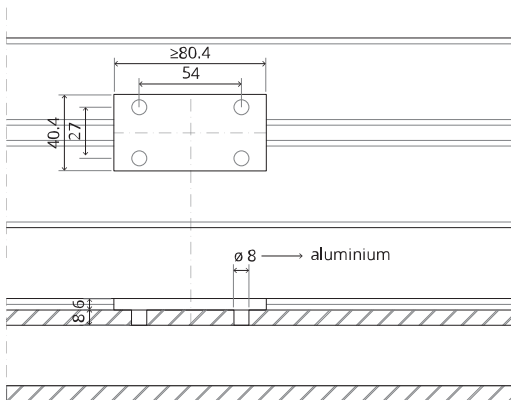

System Fx

Milling and mounting manual

FritsJurgens Set - 40 mm Class C - stainless steel

FritsJurgens®

Milling instructions

BP.Fx.40.C.X.SS

TP.X.40.G.X.SS

FP.M.X.X.FS.SS

2x FJ.FP.Pe.30 2x FJ.FP.Pe.8

To.M

ø8 mm (5/16")

ø8 mm (5/16")

ø7.5 mm (19/64")

8 mm (5/16")

8 mm (5/16")

8 mm (5/16")

30 mm (13/16")

30 mm (13/16")

30 mm (13/16")

1

2

ø18 mm
(45/64 ")

ø18 mm
(45/64 ")

20 mm (25/32 ")