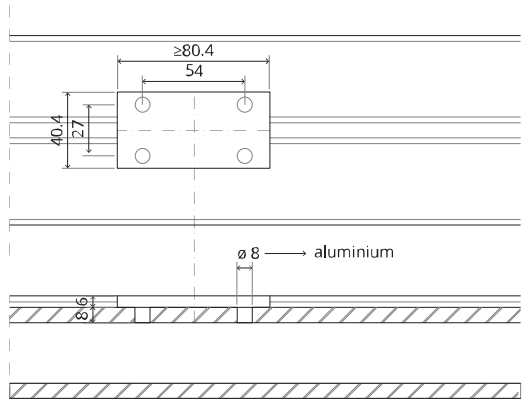

System Fx

Milling and mounting manual

FritsJurgens Set - 40 mm Class A - stainless steel

FritsJurgens®

Milling instructions

BP.Fx.40.A.X.SS

TP.X.40.B.X.SS

FP.M.X.X.FS.SS

2x FJ.FP.Pe.30 2x FJ.FP.Pe.8

MT.1Fx.Mount

To.M

ø8 mm (5/16")

ø8 mm (5/16")

ø7.5 mm (19/64")

8 mm (5/16")

8 mm (5/16")

8 mm (5/16")

30 mm (13/16")

30 mm (13/16")

30 mm (13/16")

1

2

1

2