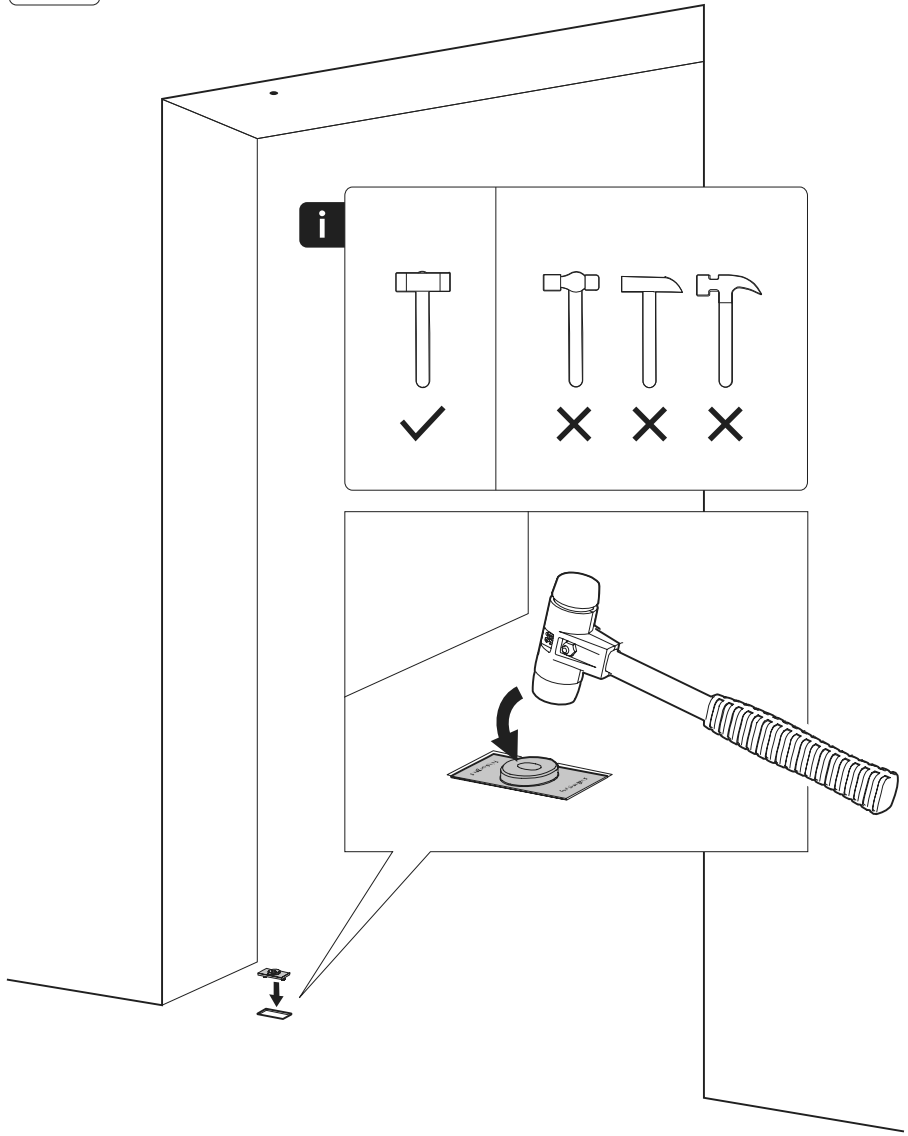

System Fx

Milling and mounting manual

FritsJurgens Set - 40 mm Class A - stainless steel

FritsJurgens®

Milling instructions

BP.Fx.40.A.X.SS

TP.X.40.B.X.SS

FP.M.X.X.FS.SS