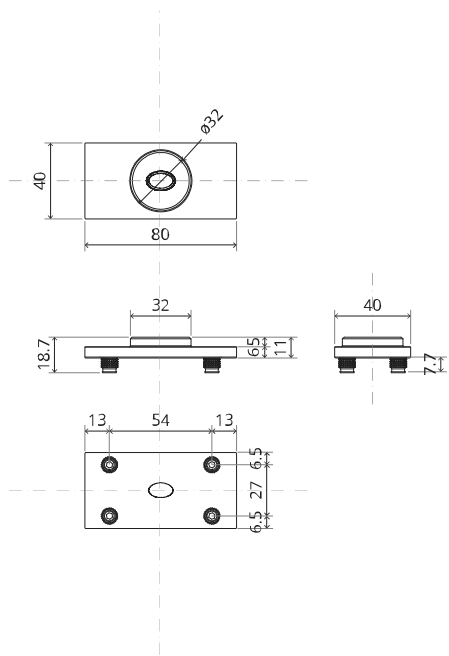

System Fx

Milling and mounting manual

FritsJurgens Set - 40 mm Class A - stainless steel

FritsJurgens®

Milling instructions

BP.Fx.40.A.X.SS

TP.X.40.B.X.SS

FP.M.X.X.FS.SS

2x FJ.FP.Pe.30 2x FJ.FP.Pe.8

MT.1Fx.Mount

To.M

ø8 mm (5/16")

ø8 mm (5/16")

ø7.5 mm (19/64")

8 mm (5/16")

8 mm (5/16")

8 mm (5/16")

30 mm (13/16")

30 mm (13/16")

30 mm (13/16")

1

2

1

2