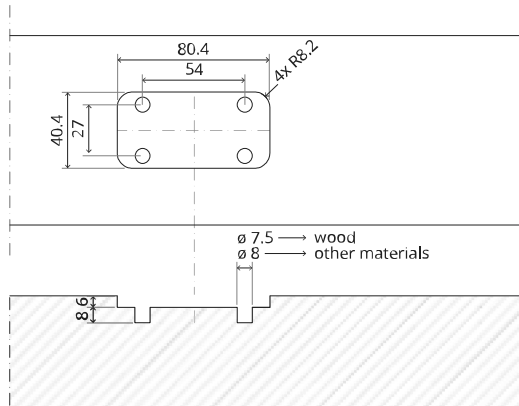

FP.M.X.X.FR.SS