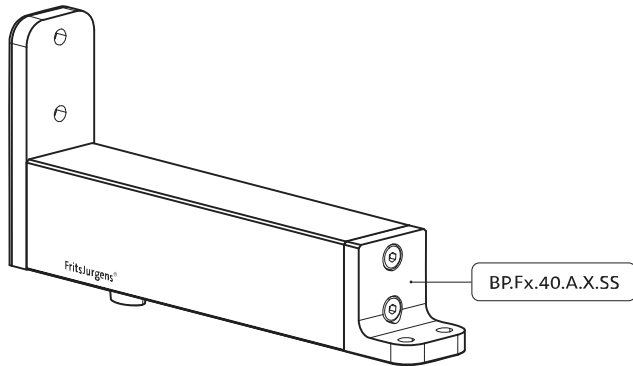

System Fx

Milling and mounting manual

FritsJurgens Set - 40 mm Class A - stainless steel

FritsJurgens®

Milling instructions

BP.Fx.40.A.X.SS

TP.X.40.B.X.SS

FP.M.X.X.FS.SS

2x FJ.FP.Pe.30 2x FJ.FP.Pe.8

MT.1Fx.Mount

To.M

ø8 mm (5/16")

ø8 mm (5/16")

ø7.5 mm (19/64")

8 mm (5/16")

8 mm (5/16")