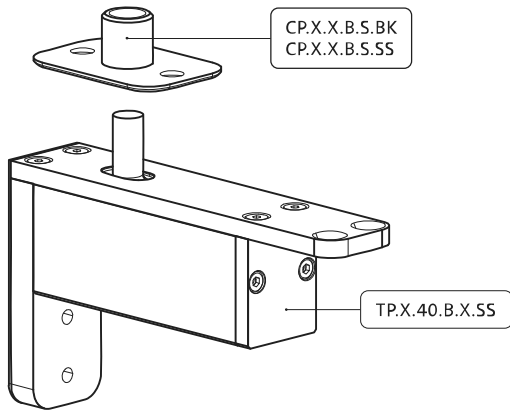

System Fx

Milling and mounting manual

FritsJurgens Set - 40 mm Class A - stainless steel

FritsJurgens®

Milling instructions

BP.Fx.40.A.X.SS

TP.X.40.B.X.SS

FP.M.X.X.FS.SS

2x FJ.FP.Pe.30 2x FJ.FP.Pe.8

MT.1Fx.Mount

To.M

ø8 mm (5/16")

ø8 mm (5/16")

ø7.5 mm (19/64")

8 mm (5/16")

8 mm (5/16")

8 mm (5/16")

30 mm (13/16")

30 mm (13/16")

30 mm (13/16")

1

2

1

2