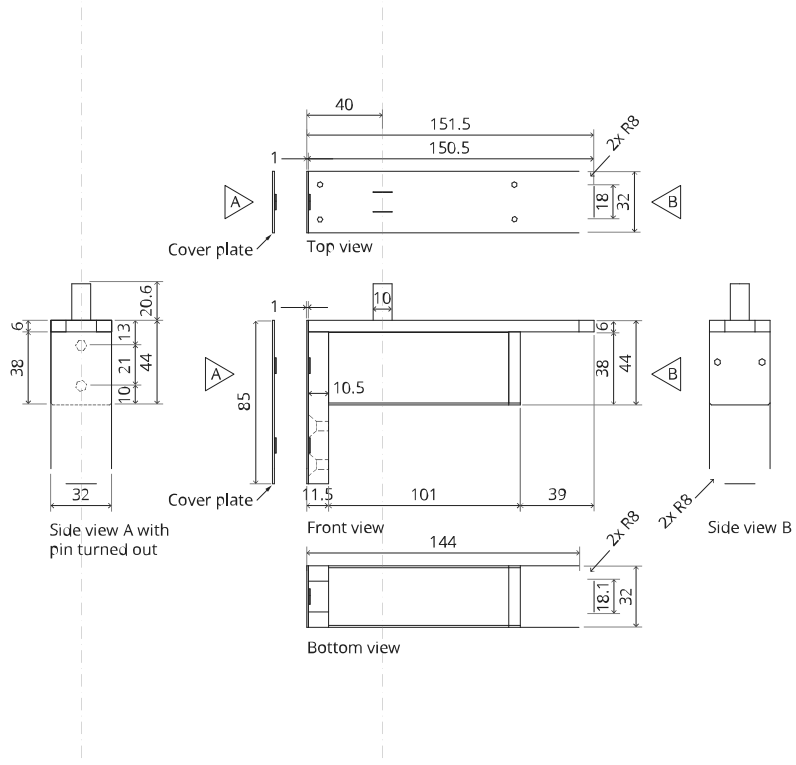

System Fx

Milling and mounting manual

FritsJurgens Set - 40 mm Class A - stainless steel

FritsJurgens®

Milling instructions

BP.Fx.40.A.X.SS

TP.X.40.B.X.SS

FP.M.X.X.FS.SS

2x FJ.FP.Pe.30 2x FJ.FP.Pe.8

MT.1Fx.Mount

To.M

ø8 mm (5/16")

ø8 mm (5/16")

ø7.5 mm (19/64")

8 mm (5/16")

8 mm (5/16")

8 mm (5/16")

30 mm (13/16")

30 mm (13/16")

30 mm (13/16")

1

2

1

2