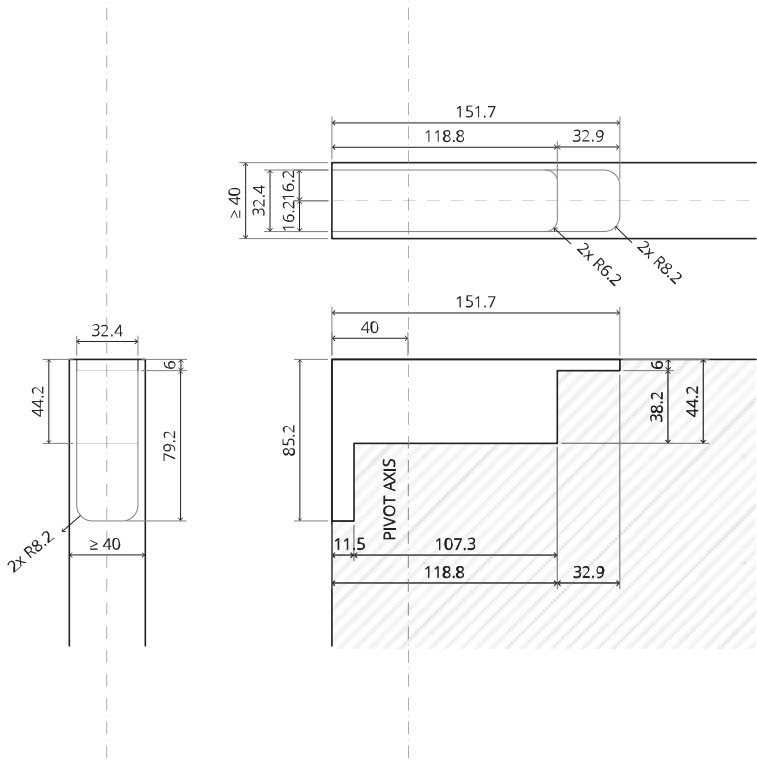

System Fx

Milling and mounting manual

FritsJurgens Set - 40 mm Class A - stainless steel

FritsJurgens®

Milling instructions

BP.Fx.40.A.X.SS

TP.X.40.B.X.SS

FP.M.X.X.FS.SS

2x FJ.FP.Pe.30 2x FJ.FP.Pe.8

MT.1Fx.Mount

To.M

ø8 mm (5/16")

ø8 mm (5/16")

ø7.5 mm (19/64")

8 mm (5/16")

8 mm (5/16")

8 mm (5/16")

30 mm (13/16")

30 mm (13/16")

30 mm (13/16")

1

2

1

2