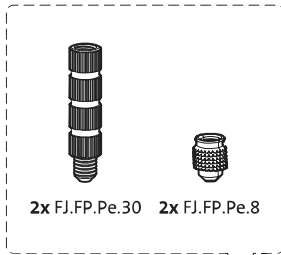

System Fx

Milling and mounting manual

FritsJurgens Set - 40 mm Class A - stainless steel

FritsJurgens®

Milling instructions

BP.Fx.40.A.X.SS

TP.X.40.B.X.SS

FP.M.X.X.FS.SS

FP.M.X.X.FR.SS

Mounting instructions

FJ.MT.DT.M

FJ.MT.ZS

FJ.MT.AK3

FJ.MT.AK5x24

10x FJ.Tx.4.0X50.PKDD

FJ.Bit.Tx20

2x FJ.FP.Pe.30 2x FJ.FP.Pe.8

MT.1Fx.Mount

To.M

ø8 mm (5/16")

ø8 mm (5/16")

ø7.5 mm (19/64")

8 mm (5/16")

8 mm (5/16")

8 mm (5/16")

30 mm (13/16")

30 mm (13/16")

30 mm (13/16")

1

2

1

2