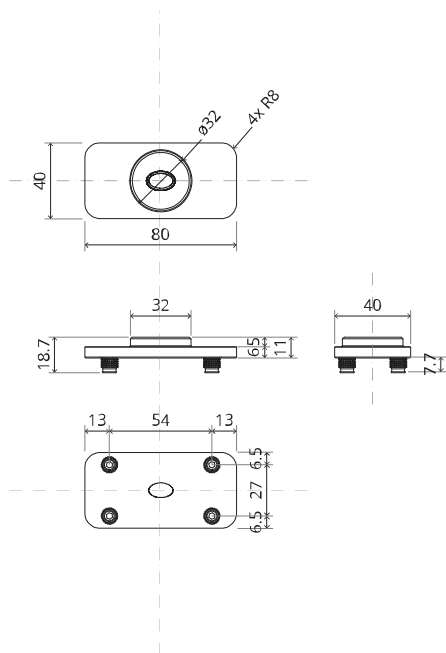

FP.M.X.X.FR.SS