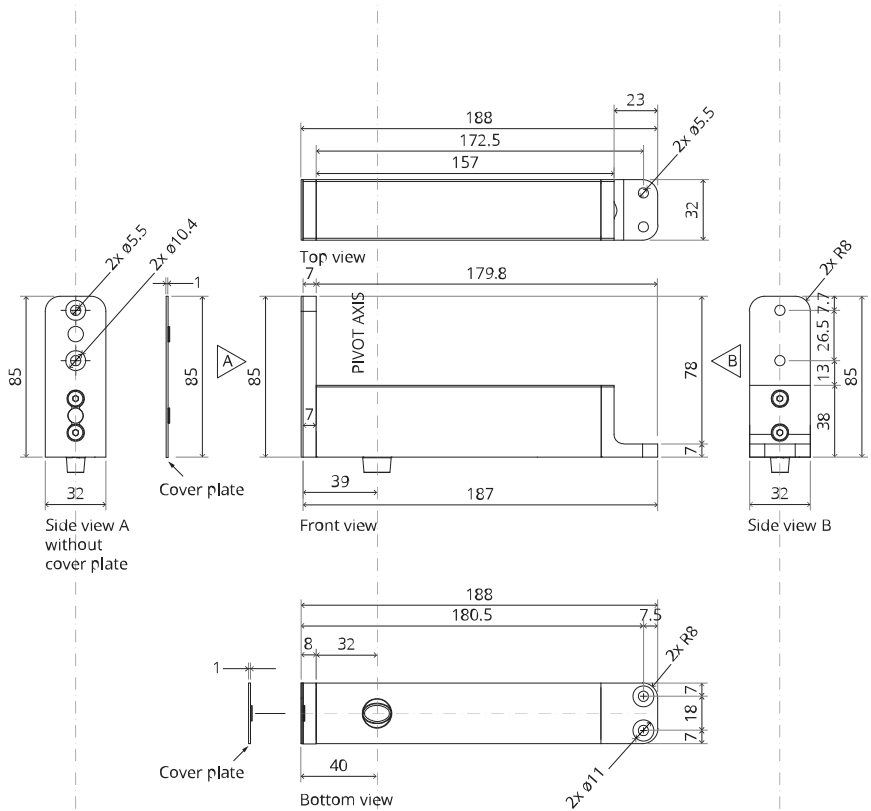

System Fx

Milling and mounting manual

FritsJurgens Set - 40 mm Class A - stainless steel

FritsJurgens®

Milling instructions

BP.Fx.40.A.X.SS

TP.X.40.B.X.SS

FP.M.X.X.FS.SS

2x FJ.FP.Pe.30 2x FJ.FP.Pe.8

MT.1Fx.Mount

To.M

ø8 mm (5/16")

ø8 mm (5/16")

ø7.5 mm (19/64")

8 mm (5/16")

8 mm (5/16")

8 mm (5/16")

30 mm (13/16")

30 mm (13/16")

30 mm (13/16")

1

2

1

2