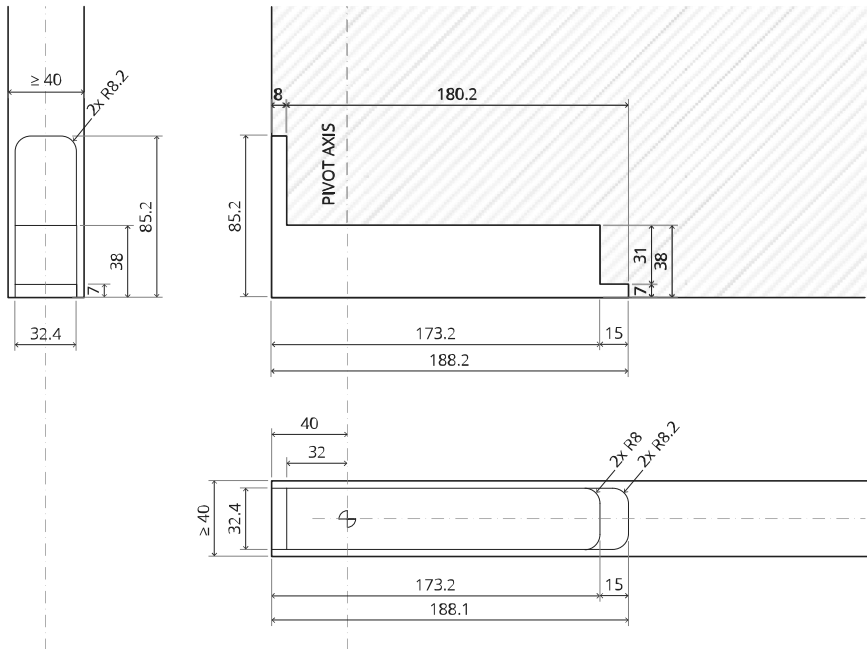

System Fx

Milling and mounting manual

FritsJurgens Set - 40 mm Class A - stainless steel

FritsJurgens®

Milling instructions

BP.Fx.40.A.X.SS

TP.X.40.B.X.SS

FP.M.X.X.FS.SS

2x FJ.FP.Pe.30 2x FJ.FP.Pe.8

MT.1Fx.Mount

To.M

ø8 mm (5/16")

ø8 mm (5/16")

ø7.5 mm (19/64")

8 mm (5/16")

8 mm (5/16")

8 mm (5/16")

30 mm (13/16")

30 mm (13/16")

30 mm (13/16")

1

2

1

2