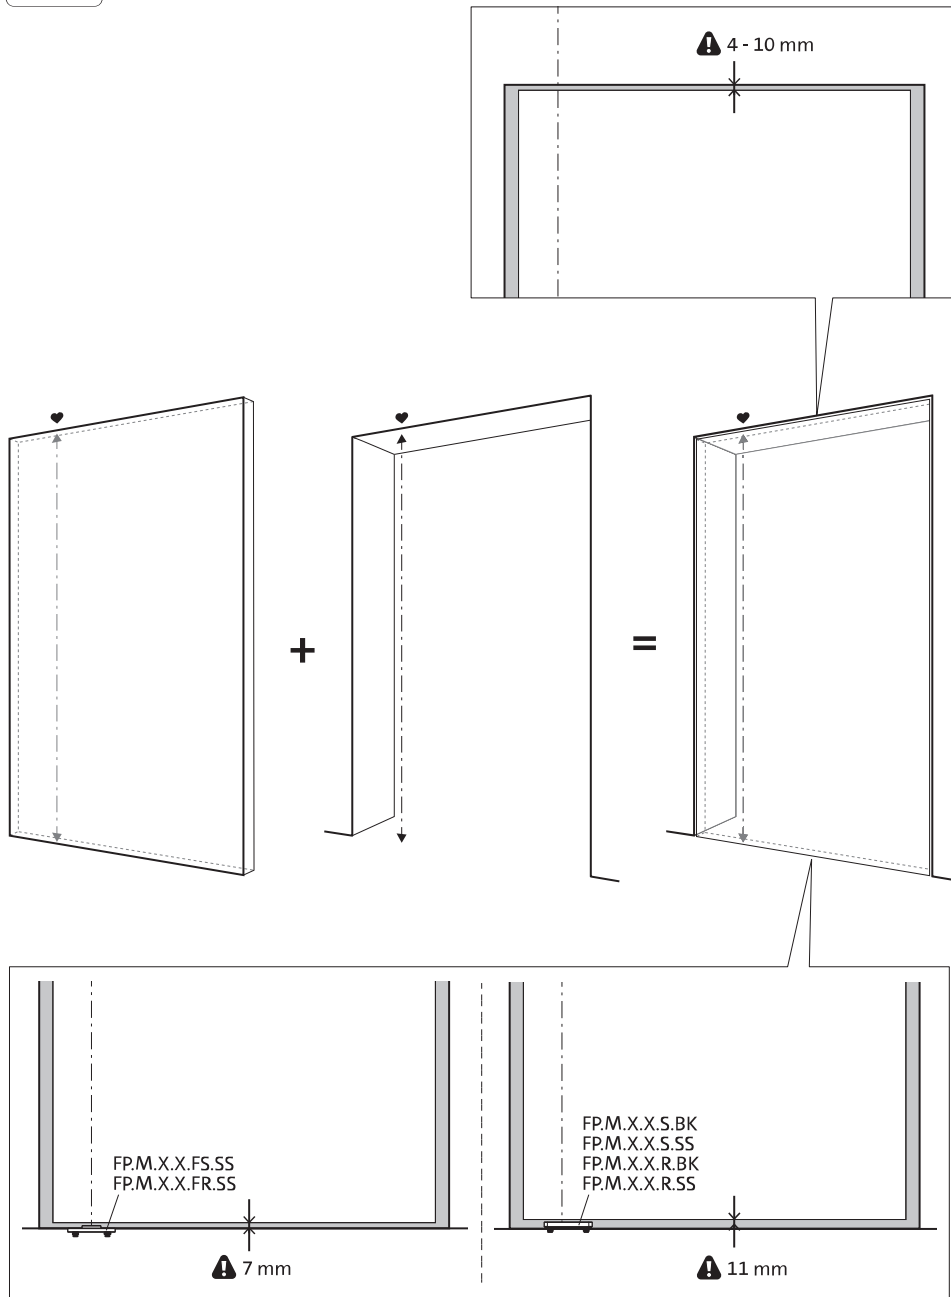

System M

Milling and mounting manual

FritsJurgens Set - 40 mm Class AA - stainless steel

FritsJurgens®

Milling instructions

BP.M.40.AA.X.SS

FP.M.X.X.FS.SS

FP.M.X.X.FR.SS

Mounting instructions

To.M

ø8 mm (5/16")

ø8 mm (5/16")

ø7.5 mm (19/64")

8 mm (5/16")

8 mm (5/16")

8 mm (5/16")

30 mm (13/16")

30 mm (13/16")

30 mm (13/16")

1

2

1

2

3