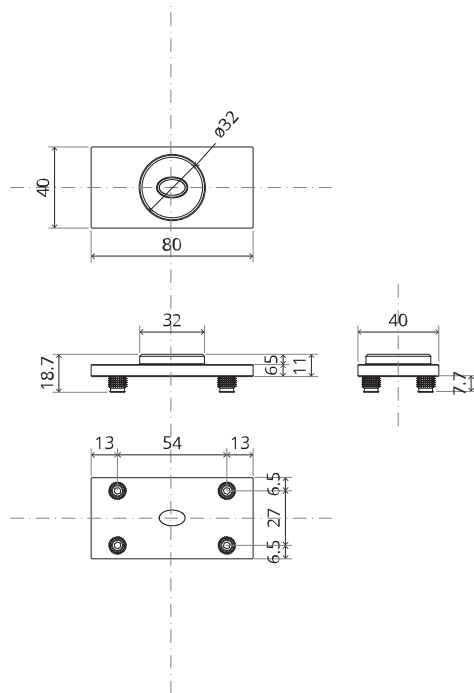

System M

Milling and mounting manual

FritsJurgens Set - 40 mm Class AA - stainless steel

FritsJurgens®

Milling instructions

BP.M.40.AA.X.SS

FP.M.X.X.FS.SS

FP.M.X.X.FR.SS

Mounting instructions

To.M

ø8 mm (5/16")

ø8 mm (5/16")

ø7.5 mm (19/64")

8 mm (5/16")

8 mm (5/16")

8 mm (5/16")

30 mm (13/16")

30 mm (13/16")

30 mm (13/16")

1

2

1

2

3