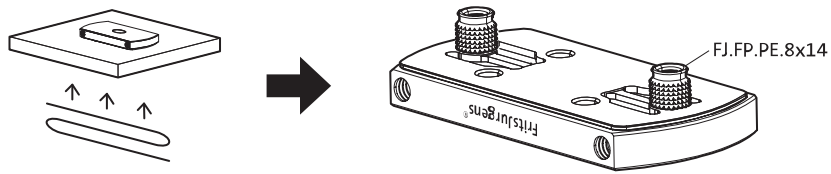

System M

Milling and mounting manual

FritsJurgens Set - 40 mm Class AA - stainless steel

FritsJurgens®

Milling instructions

BP.M.40.AA.X.SS

FP.M.X.X.FS.SS

FP.M.X.X.FR.SS

Mounting instructions

To.M

ø8 mm (5/16")

ø8 mm (5/16")

ø7.5 mm (19/64")

8 mm (5/16")

8 mm (5/16")

8 mm (5/16")

30 mm (13/16")

30 mm (13/16")

30 mm (13/16")

1

2

1

2

3