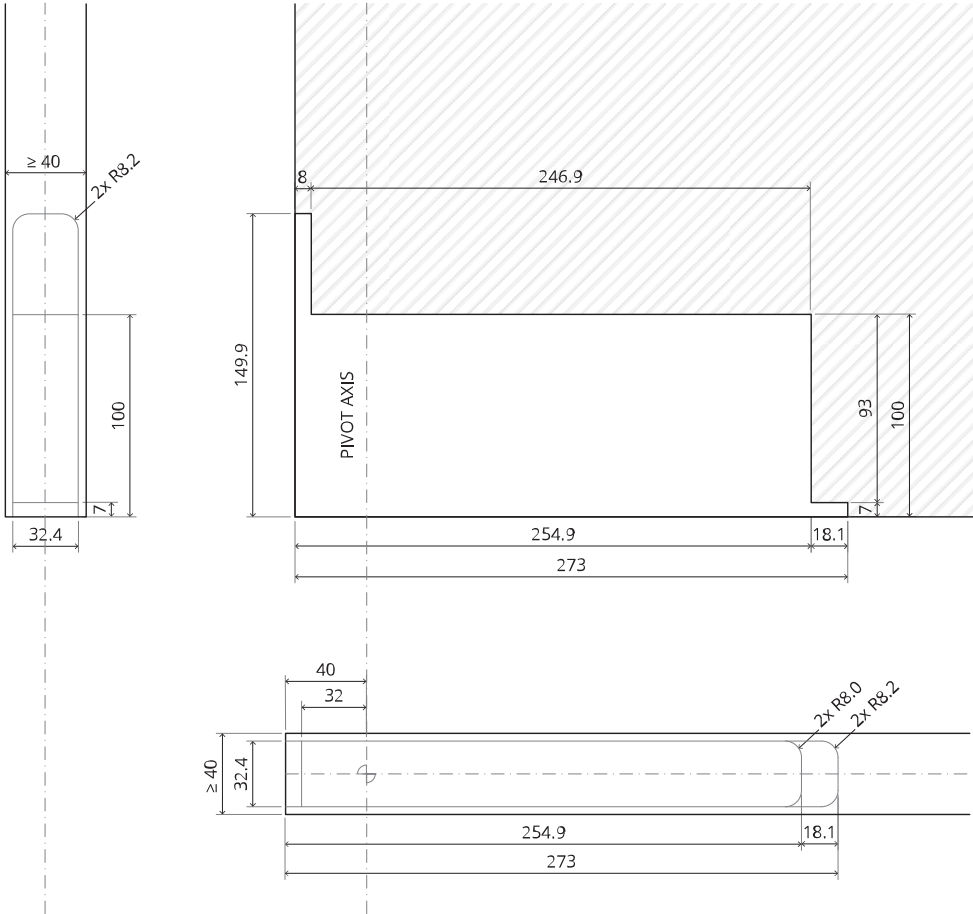

System M

Milling and mounting manual

FritsJurgens Set - 40 mm Class AA - stainless steel

FritsJurgens®

Milling instructions

BP.M.40.AA.X.SS

FP.M.X.X.FS.SS

FP.M.X.X.FR.SS

Mounting instructions

To.M

ø8 mm (5/16")

ø8 mm (5/16")

ø7.5 mm (19/64")

8 mm (5/16")

8 mm (5/16")

8 mm (5/16")

30 mm (13/16")

30 mm (13/16")

30 mm (13/16")

1

2

1

2

3