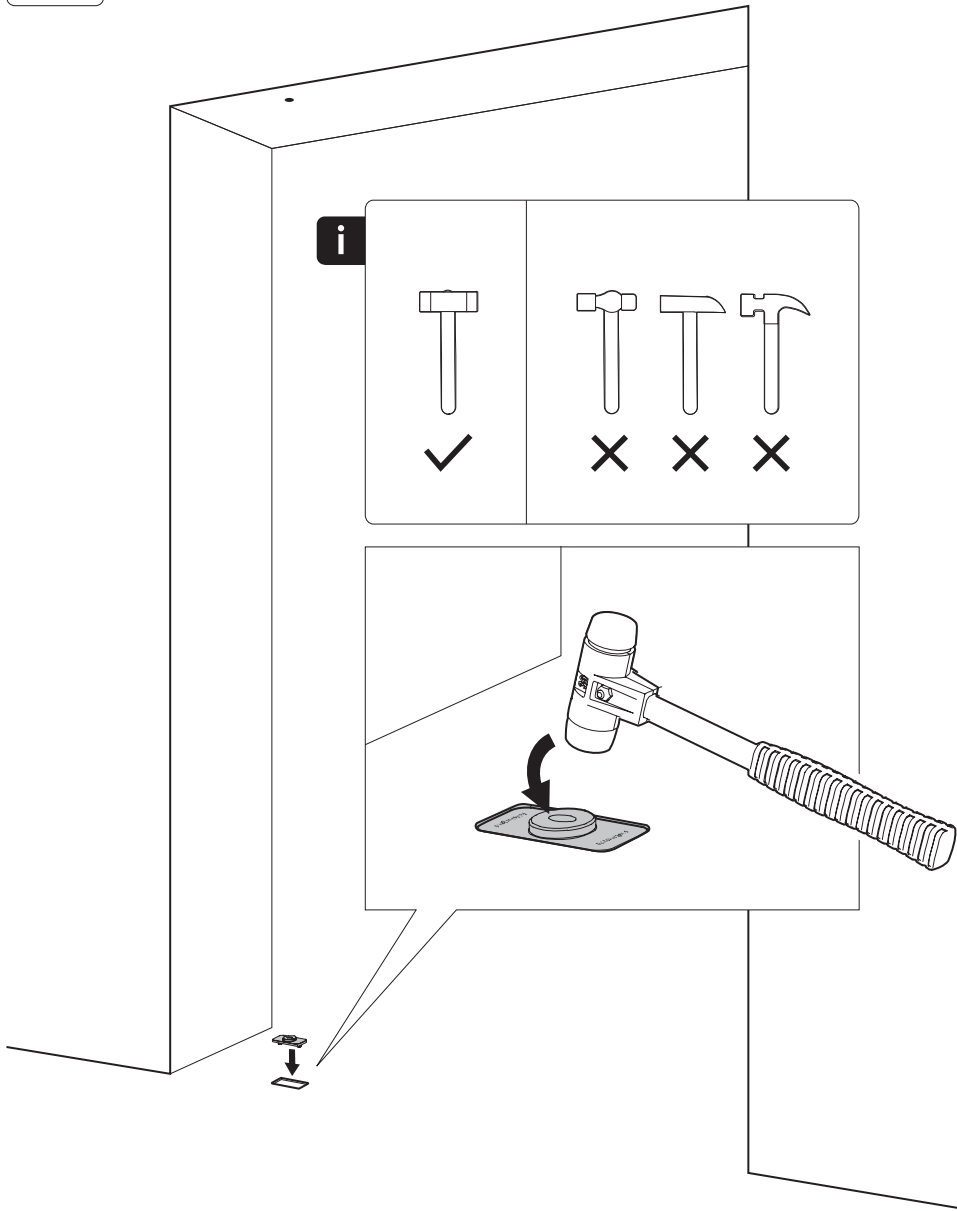

System M

Milling and mounting manual

FritsJurgens Set - 40 mm Class AA - stainless steel

FritsJurgens®

Milling instructions

BP.M.40.AA.X.SS

FP.M.X.X.FS.SS

FP.M.X.X.FR.SS

Mounting instructions

To.M

ø8 mm (5/16")

ø8 mm (5/16")

ø7.5 mm (19/64")

8 mm (5/16")

8 mm (5/16")

8 mm (5/16")