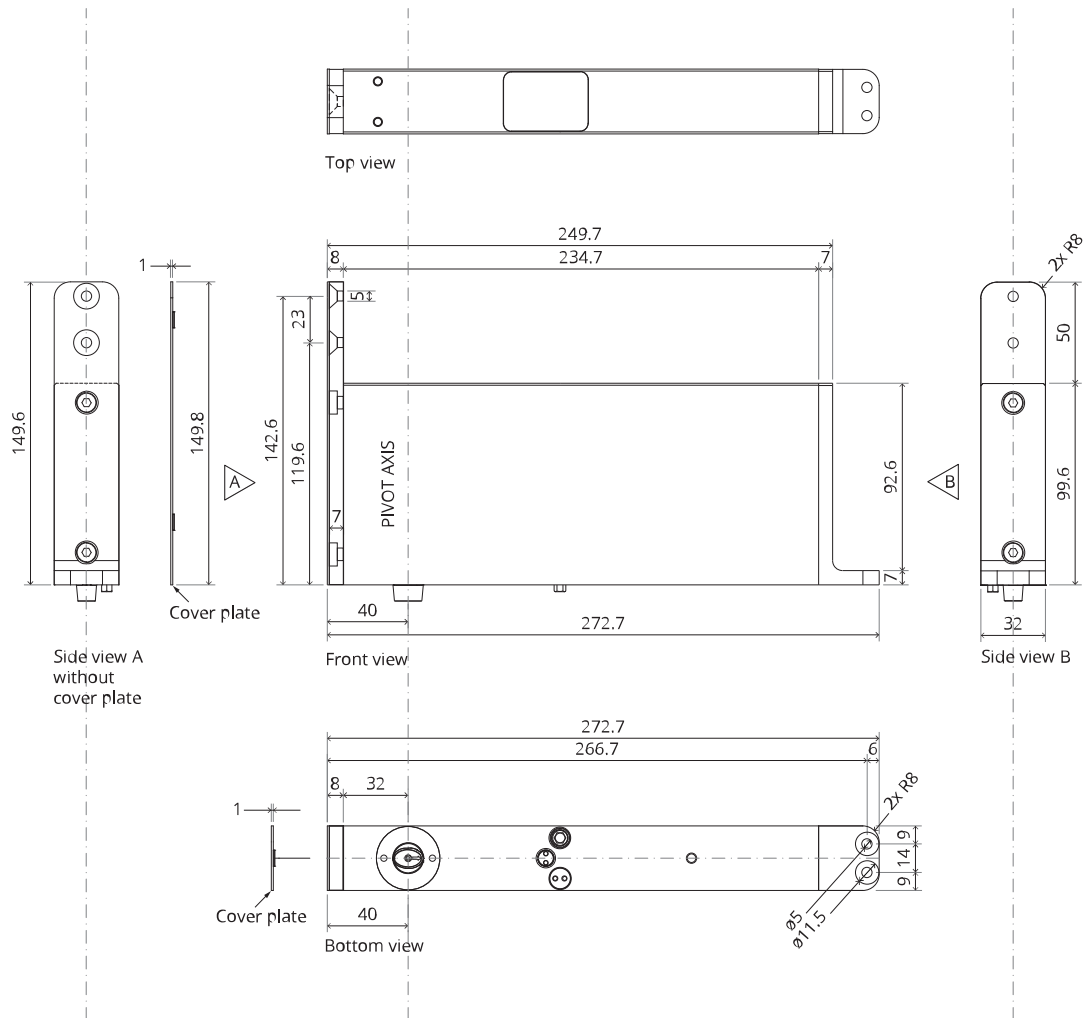

System M

Milling and mounting manual

FritsJurgens Set - 40 mm Class AA - stainless steel

FritsJurgens®

Milling instructions

BP.M.40.AA.X.SS

FP.M.X.X.FS.SS

FP.M.X.X.FR.SS

Mounting instructions

To.M

ø8 mm (5/16")

ø8 mm (5/16")

ø7.5 mm (19/64")

8 mm (5/16")

8 mm (5/16")

8 mm (5/16")

30 mm (13/16")

30 mm (13/16")

30 mm (13/16")

1

2

1

2

3