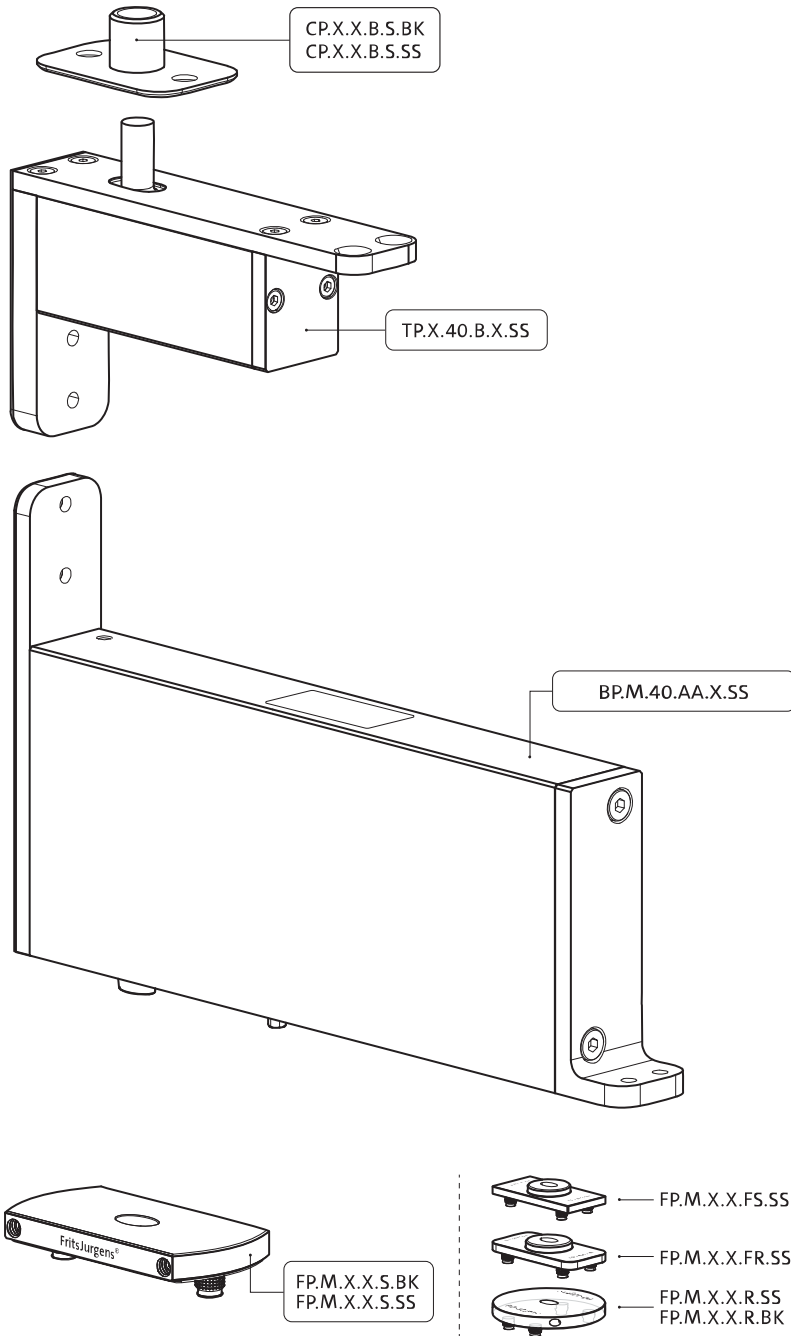

System M

Milling and mounting manual

FritsJurgens Set - 40 mm Class AA - stainless steel

FritsJurgens®

Milling instructions

BP.M.40.AA.X.SS

FP.M.X.X.FS.SS

FP.M.X.X.FR.SS

Mounting instructions

To.M

ø8 mm (5/16")

ø8 mm (5/16")

ø7.5 mm (19/64")

8 mm (5/16")

8 mm (5/16")

8 mm (5/16")

30 mm (13/16")

30 mm (13/16")

30 mm (13/16")

1

2

1

2

3