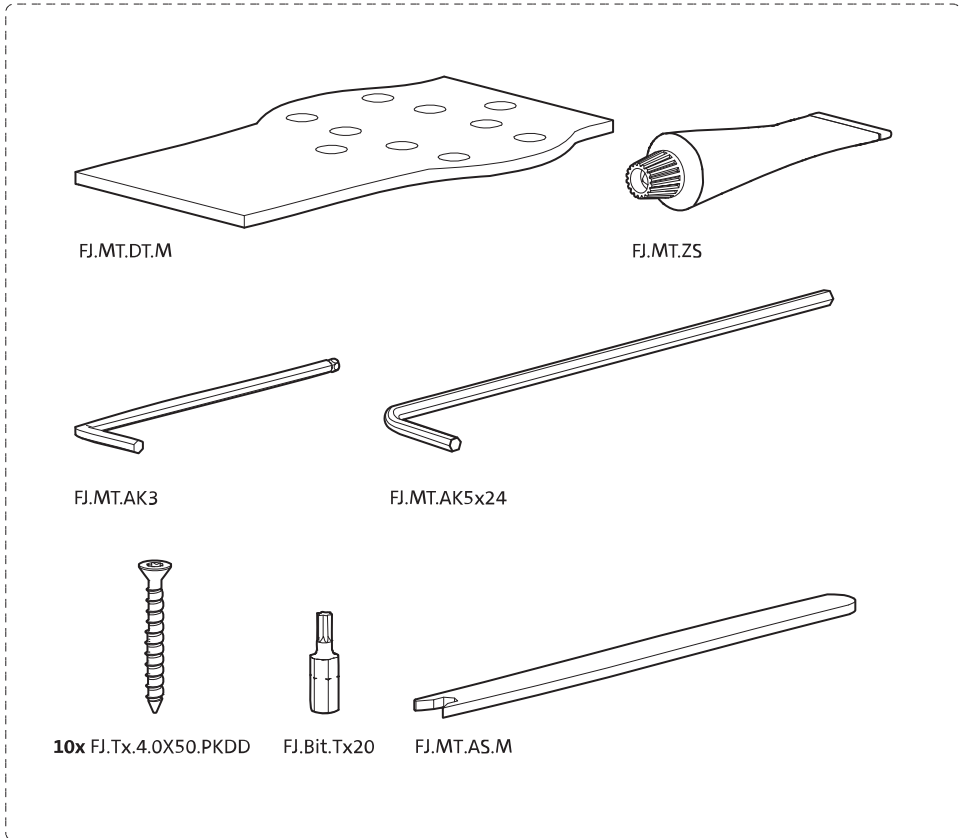

System M

Milling and mounting manual

FritsJurgens Set - 40 mm Class AA - stainless steel

FritsJurgens®

Milling instructions

BP.M.40.AA.X.SS

FP.M.X.X.FS.SS

FP.M.X.X.FR.SS

Mounting instructions

To.M

ø8 mm (5/16")

ø8 mm (5/16")

ø7.5 mm (19/64")

8 mm (5/16")

8 mm (5/16")

8 mm (5/16")

30 mm (13/16")

30 mm (13/16")

30 mm (13/16")

1

2

1

2

3