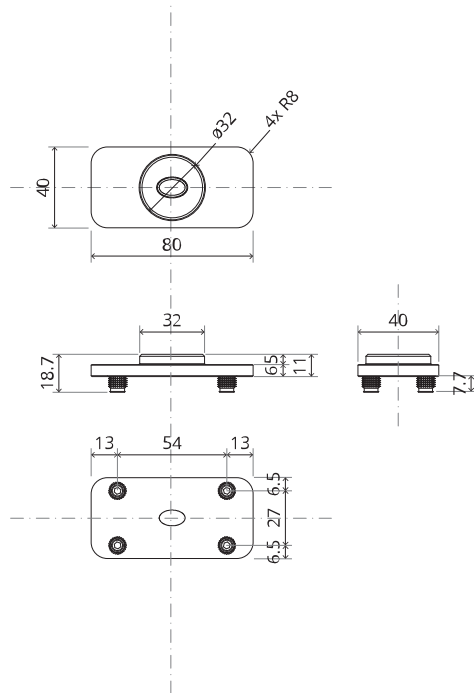

System M

Milling and mounting manual

FritsJurgens Set - 40 mm Class AA - stainless steel

FritsJurgens®

Milling instructions

BP.M.40.AA.X.SS

FP.M.X.X.FS.SS

FP.M.X.X.FR.SS

Mounting instructions

To.M

ø8 mm (5/16")

ø8 mm (5/16")

ø7.5 mm (19/64")

8 mm (5/16")

8 mm (5/16")

8 mm (5/16")

30 mm (13/16")

30 mm (13/16")

30 mm (13/16")

1

2

1

2

3