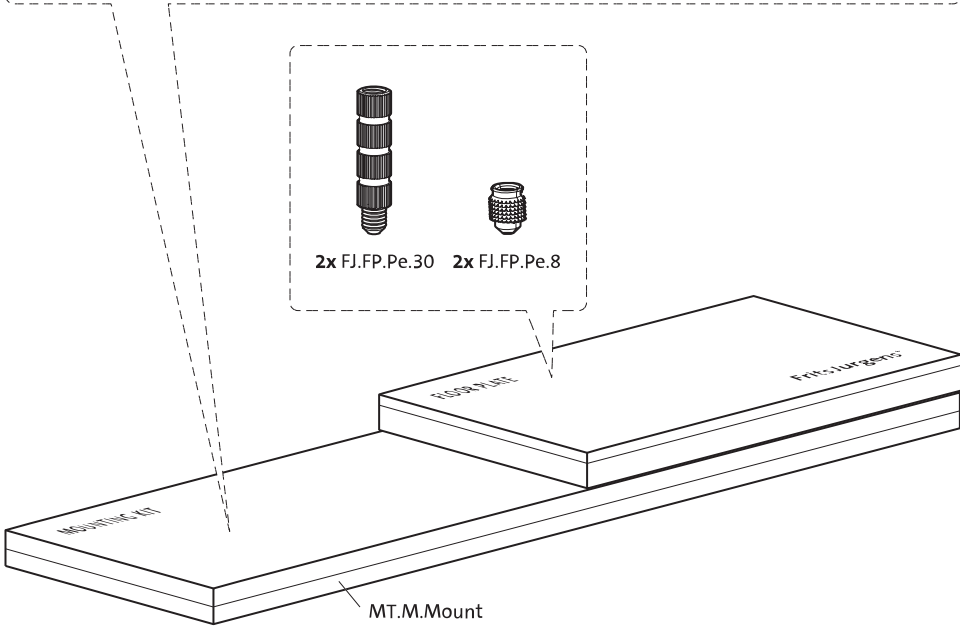

System M

Milling and mounting manual

FritsJurgens Set - 40 mm Class AA - stainless steel

FritsJurgens®

Milling instructions

BP.M.40.AA.X.SS

FP.M.X.X.FS.SS

FP.M.X.X.FR.SS

Mounting instructions

To.M

ø8 mm (5/16")

ø8 mm (5/16")

ø7.5 mm (19/64")

8 mm (5/16")

8 mm (5/16")

8 mm (5/16")

30 mm (13/16")

30 mm (13/16")

30 mm (13/16")

1

2

1

2

3