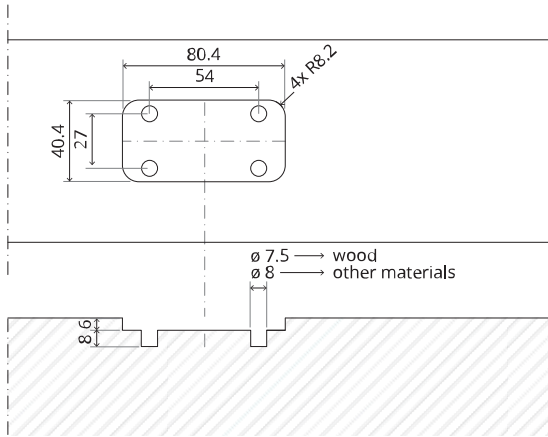

System M

Milling and mounting manual

FritsJurgens Set - 40 mm Class AA - stainless steel

FritsJurgens®

Milling instructions

BP.M.40.AA.X.SS

FP.M.X.X.FS.SS

FP.M.X.X.FR.SS

Mounting instructions

To.M

ø8 mm (5/16")

ø8 mm (5/16")

ø7.5 mm (19/64")

8 mm (5/16")

8 mm (5/16")

8 mm (5/16")

30 mm (13/16")

30 mm (13/16")

30 mm (13/16")

1

2

1

2

3