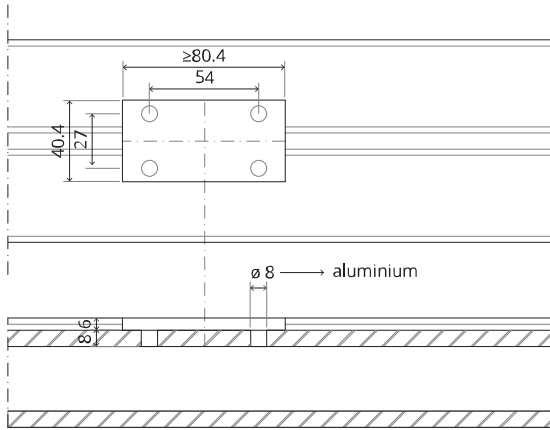

System M

Milling and mounting manual

FritsJurgens Set - 40 mm Class AA - stainless steel

FritsJurgens®

Milling instructions

BP.M.40.AA.X.SS

FP.M.X.X.FS.SS

FP.M.X.X.FR.SS

Mounting instructions

To.M

ø8 mm (5/16")

ø8 mm (5/16")

ø7.5 mm (19/64")

8 mm (5/16")

8 mm (5/16")

8 mm (5/16")

30 mm (13/16")

30 mm (13/16")

30 mm (13/16")

1

2

1

2

3