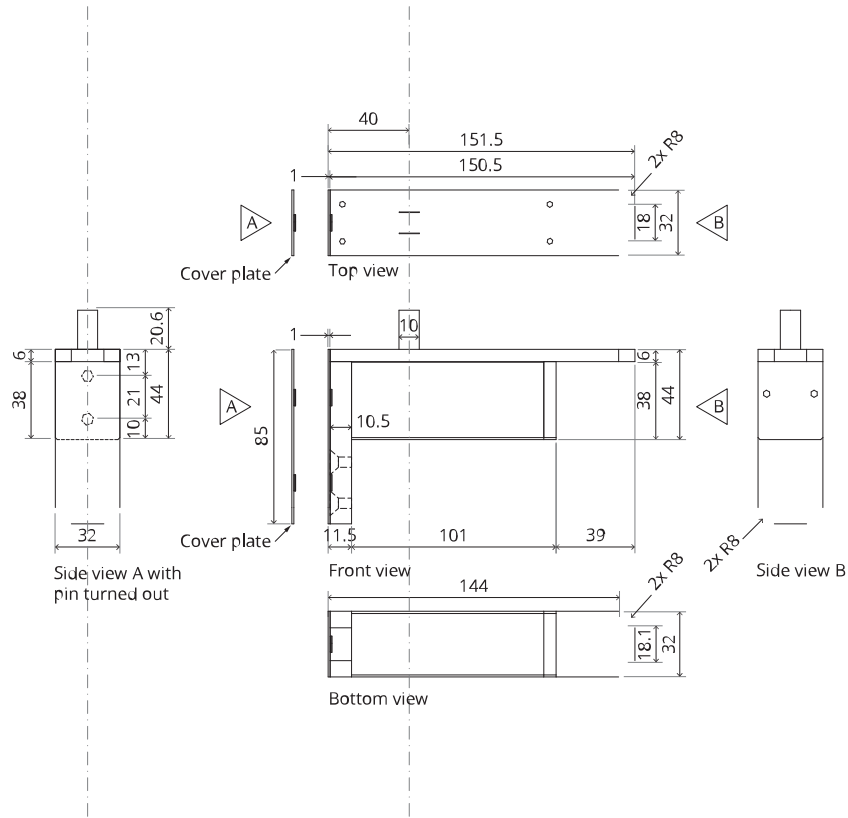

System M

Milling and mounting manual

FritsJurgens Set - 40 mm Class AA - stainless steel

FritsJurgens®

Milling instructions

BP.M.40.AA.X.SS

FP.M.X.X.FS.SS

FP.M.X.X.FR.SS

Mounting instructions

To.M

ø8 mm (5/16")

ø8 mm (5/16")

ø7.5 mm (19/64")

8 mm (5/16")

8 mm (5/16")

8 mm (5/16")

30 mm (13/16")

30 mm (13/16")

30 mm (13/16")

1

2

1

2

3