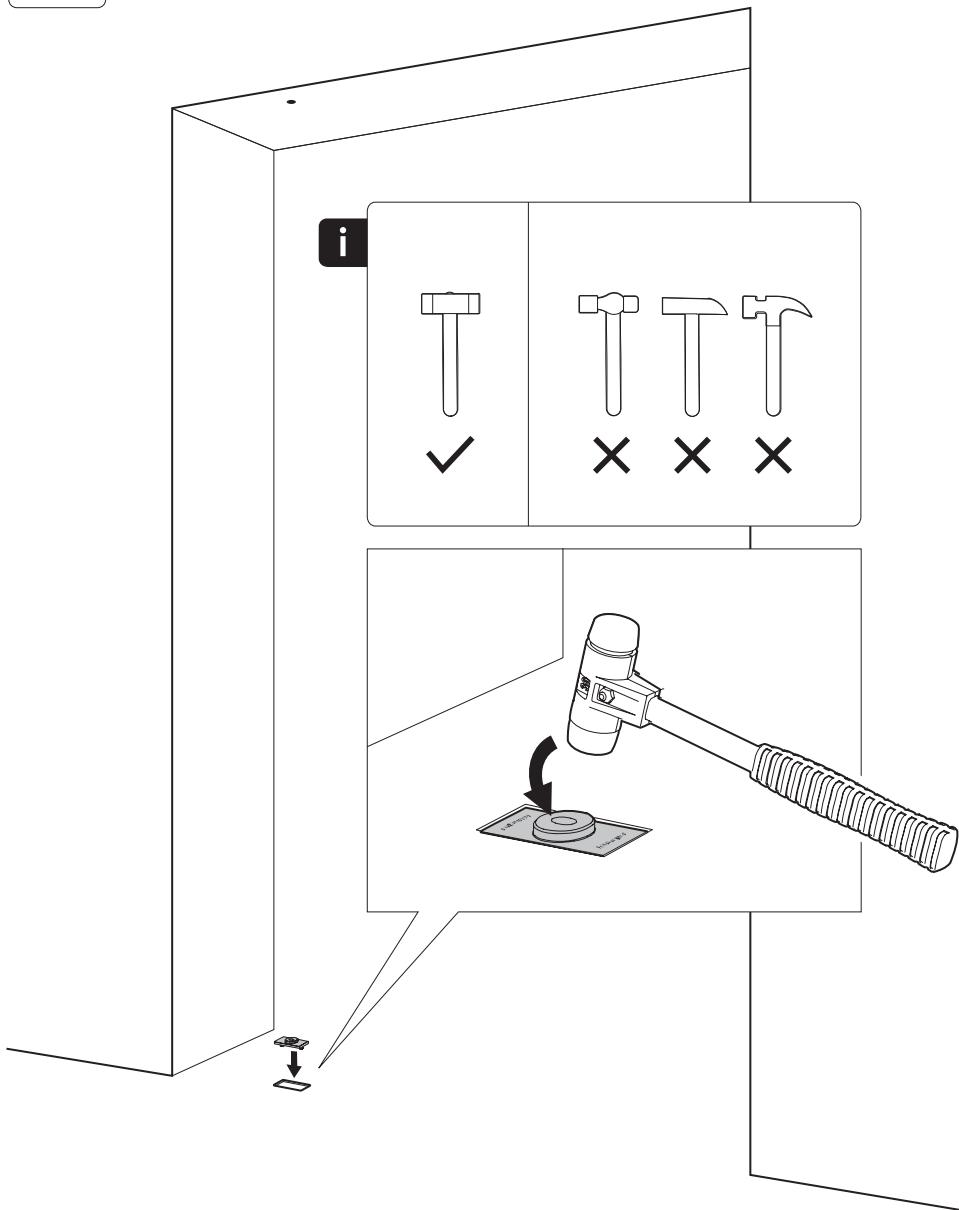

System M

Milling and mounting manual

FritsJurgens Set - 40 mm Class AA - stainless steel

FritsJurgens®

Milling instructions

BP.M.40.AA.X.SS

FP.M.X.X.FS.SS

FP.M.X.X.FR.SS

Mounting instructions

To.M

ø8 mm (5/16")

ø8 mm (5/16")

ø7.5 mm (19/64")

8 mm (5/16")

8 mm (5/16")

8 mm (5/16")