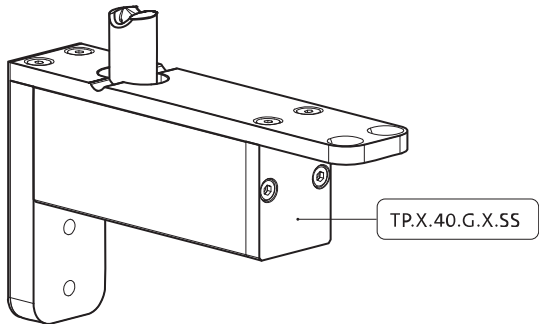

System M

Milling and mounting manual

FritsJurgens Set - 40 mm Class C - stainless steel

FritsJurgens®

Milling instructions

BP.M.40.C.X.SS

TP.X.40.G.X.SS

FP.M.X.X.FS.SS

FP.M.X.X.FR.SS

Mounting instructions

To.M

ø8 mm (5/16")

ø8 mm (5/16")

ø7.5 mm (19/64")

8 mm (5/16")

8 mm (5/16")

8 mm (5/16")

30 mm (13/16")

30 mm (13/16")

30 mm (13/16")

1

2

1

2