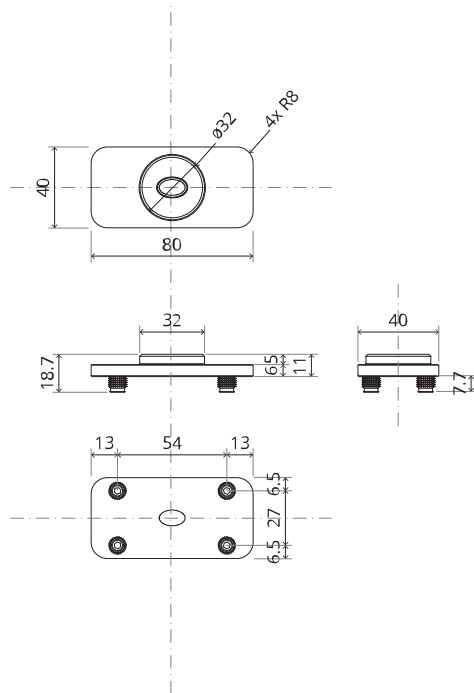

System M

Milling and mounting manual

FritsJurgens Set - 40 mm Class C - stainless steel

FritsJurgens®

Milling instructions

BP.M.40.C.X.SS

TP.X.40.G.X.SS

FP.M.X.X.FS.SS

FP.M.X.X.FR.SS

Mounting instructions

To.M

ø8 mm (5/16")

ø8 mm (5/16")

ø7.5 mm (19/64")

8 mm (5/16")

8 mm (5/16")

8 mm (5/16")

30 mm (13/16")

30 mm (13/16")

30 mm (13/16")

1

2

1

2