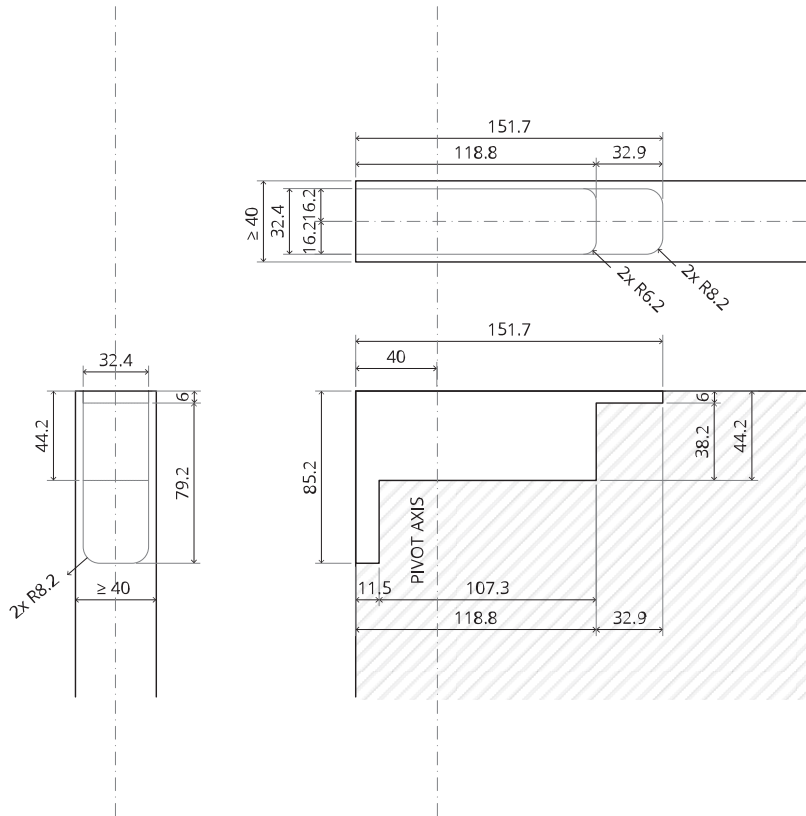

System M

Milling and mounting manual

FritsJurgens Set - 40 mm Class C - stainless steel

FritsJurgens®

Milling instructions

BP.M.40.C.X.SS

TP.X.40.G.X.SS

FP.M.X.X.FS.SS

FP.M.X.X.FR.SS

Mounting instructions

To.M

ø8 mm (5/16")

ø8 mm (5/16")

ø7.5 mm (19/64")

8 mm (5/16")

8 mm (5/16")

8 mm (5/16")

30 mm (13/16")

30 mm (13/16")

30 mm (13/16")

1

2

1

2