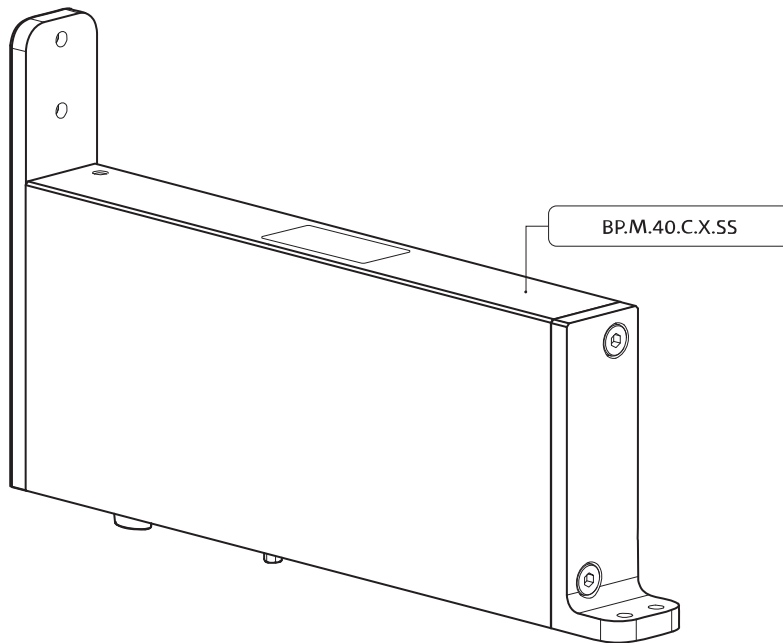

System M

Milling and mounting manual

FritsJurgens Set - 40 mm Class C - stainless steel

FritsJurgens®

Milling instructions

BP.M.40.C.X.SS

TP.X.40.G.X.SS

FP.M.X.X.FS.SS

FP.M.X.X.FR.SS

Mounting instructions

To.M

ø8 mm (5/16")

ø8 mm (5/16")

ø7.5 mm (19/64")

8 mm (5/16")

8 mm (5/16")