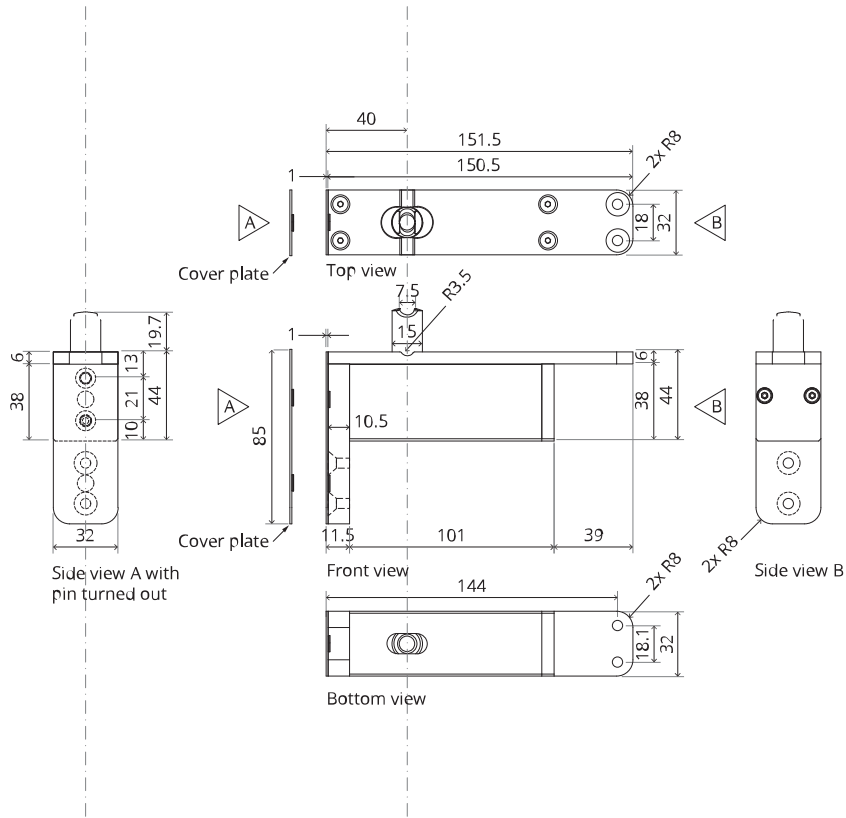

System M

Milling and mounting manual

FritsJurgens Set - 40 mm Class C - stainless steel

FritsJurgens®

Milling instructions

BP.M.40.C.X.SS

TP.X.40.G.X.SS

FP.M.X.X.FS.SS

FP.M.X.X.FR.SS

Mounting instructions

To.M

ø8 mm (5/16")

ø8 mm (5/16")

ø7.5 mm (19/64")

8 mm (5/16")

8 mm (5/16")

8 mm (5/16")

30 mm (13/16")

30 mm (13/16")

30 mm (13/16")

1

2

1

2