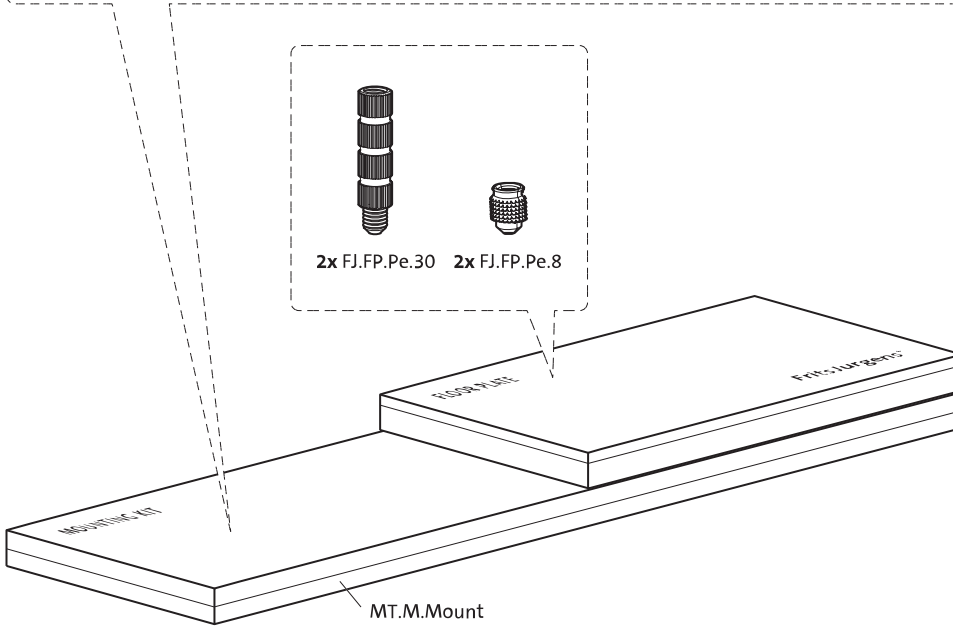

System M

Milling and mounting manual

FritsJurgens Set - 40 mm Class C - stainless steel

FritsJurgens®

Milling instructions

BP.M.40.C.X.SS

TP.X.40.G.X.SS

FP.M.X.X.FS.SS

FP.M.X.X.FR.SS

Mounting instructions

To.M

ø8 mm (5/16")

ø8 mm (5/16")

ø7.5 mm (19/64")

8 mm (5/16")

8 mm (5/16")

8 mm (5/16")

30 mm (13/16")

30 mm (13/16")

30 mm (13/16")

1

2

1

2