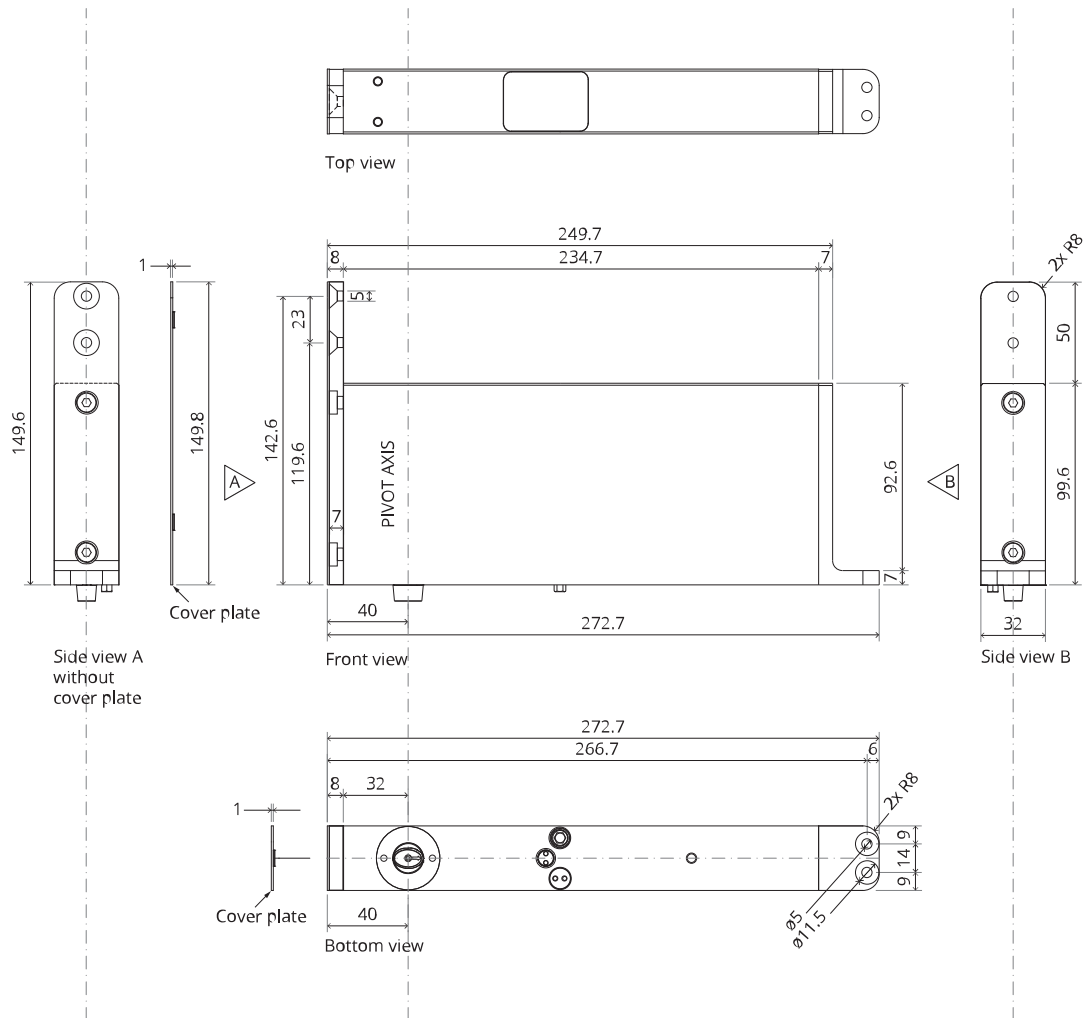

System M

Milling and mounting manual

FritsJurgens Set - 40 mm Class C - stainless steel

FritsJurgens®

Milling instructions

BP.M.40.C.X.SS

TP.X.40.G.X.SS

FP.M.X.X.FS.SS

FP.M.X.X.FR.SS

Mounting instructions

To.M

ø8 mm (5/16")

ø8 mm (5/16")

ø7.5 mm (19/64")

8 mm (5/16")

8 mm (5/16")

8 mm (5/16")

30 mm (13/16")

30 mm (13/16")

30 mm (13/16")

1

2

1

2