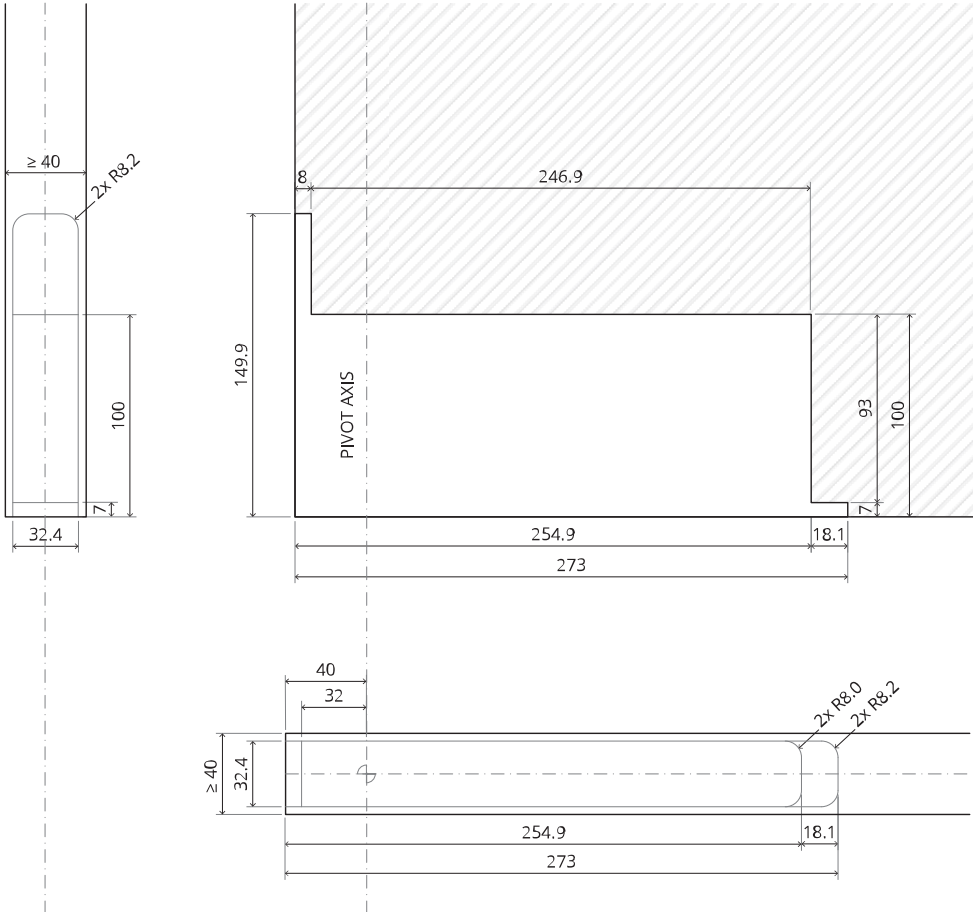

System M

Milling and mounting manual

FritsJurgens Set - 40 mm Class C - stainless steel

FritsJurgens®

Milling instructions

BP.M.40.C.X.SS

TP.X.40.G.X.SS

FP.M.X.X.FS.SS

FP.M.X.X.FR.SS

Mounting instructions

To.M

ø8 mm (5/16")

ø8 mm (5/16")

ø7.5 mm (19/64")

8 mm (5/16")

8 mm (5/16")

8 mm (5/16")

30 mm (13/16")

30 mm (13/16")

30 mm (13/16")

1

2

1

2