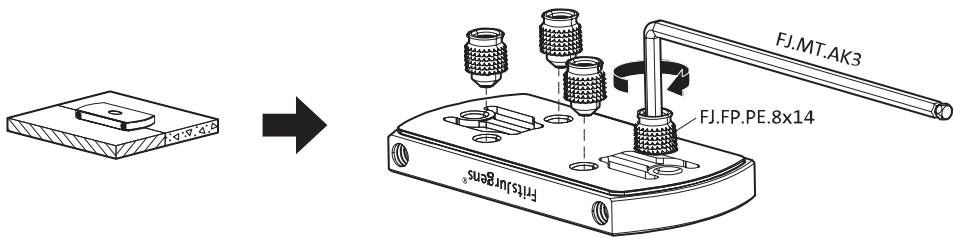

System M

Milling and mounting manual

FritsJurgens Set - 40 mm Class C - stainless steel

FritsJurgens®

Milling instructions

BP.M.40.C.X.SS

TP.X.40.G.X.SS

FP.M.X.X.FS.SS

FP.M.X.X.FR.SS

Mounting instructions

To.M

ø8 mm (5/16")

ø8 mm (5/16")

ø7.5 mm (19/64")

8 mm (5/16")

8 mm (5/16")

8 mm (5/16")

30 mm (13/16")

30 mm (13/16")

30 mm (13/16")

1

2

1

2