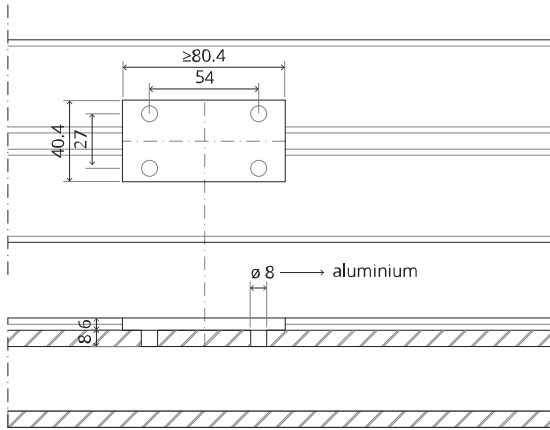

System M

Milling and mounting manual

FritsJurgens Set - 40 mm Class C - stainless steel

FritsJurgens®

Milling instructions

BP.M.40.C.X.SS

TP.X.40.G.X.SS

FP.M.X.X.FS.SS

FP.M.X.X.FR.SS

Mounting instructions

To.M

ø8 mm (5/16")

ø8 mm (5/16")

ø7.5 mm (19/64")

8 mm (5/16")

8 mm (5/16")

8 mm (5/16")

30 mm (13/16")

30 mm (13/16")

30 mm (13/16")

1

2

1

2