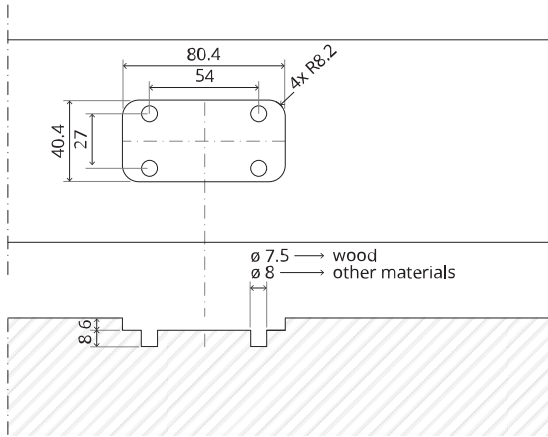

System M

Milling and mounting manual

FritsJurgens Set - 40 mm Class C - stainless steel

FritsJurgens®

Milling instructions

BP.M.40.C.X.SS

TP.X.40.G.X.SS

FP.M.X.X.FS.SS

FP.M.X.X.FR.SS

Mounting instructions

To.M

ø8 mm (5/16")

ø8 mm (5/16")

ø7.5 mm (19/64")

8 mm (5/16")

8 mm (5/16")

8 mm (5/16")

30 mm (13/16")

30 mm (13/16")

30 mm (13/16")

1

2

1

2