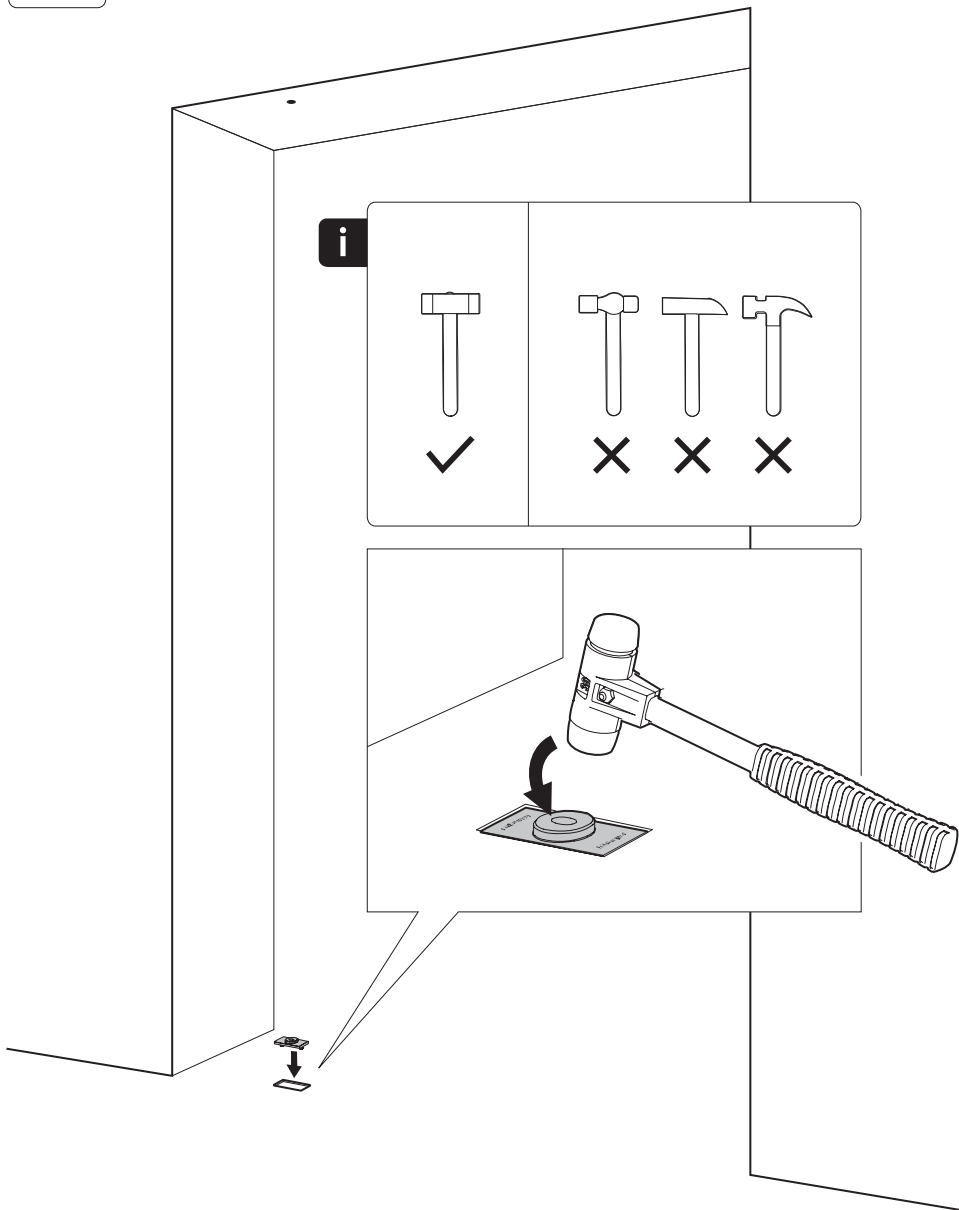

System M

Milling and mounting manual

FritsJurgens Set - 40 mm Class C - stainless steel

FritsJurgens®

Milling instructions

BP.M.40.C.X.SS

TP.X.40.G.X.SS

FP.M.X.X.FS.SS