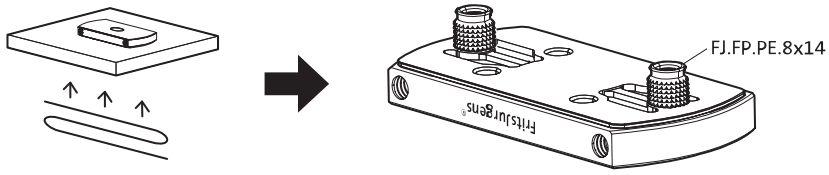

System M

Milling and mounting manual

FritsJurgens Set - 40 mm Class C - stainless steel

FritsJurgens®

Milling instructions

BP.M.40.C.X.SS

TP.X.40.G.X.SS

FP.M.X.X.FS.SS

FP.M.X.X.FR.SS

Mounting instructions

To.M

ø8 mm (5/16")

ø8 mm (5/16")

ø7.5 mm (19/64")

8 mm (5/16")

8 mm (5/16")

8 mm (5/16")

30 mm (13/16")

30 mm (13/16")

30 mm (13/16")

1

2

1

2