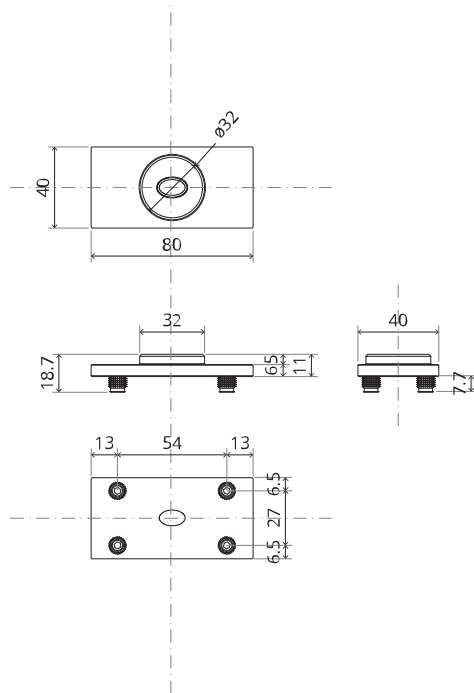

System M

Milling and mounting manual

FritsJurgens Set - 40 mm Class C - stainless steel

FritsJurgens®

Milling instructions

BP.M.40.C.X.SS

TP.X.40.G.X.SS

FP.M.X.X.FS.SS

FP.M.X.X.FR.SS

Mounting instructions

To.M

ø8 mm (5/16")

ø8 mm (5/16")

ø7.5 mm (19/64")

8 mm (5/16")

8 mm (5/16")

8 mm (5/16")

30 mm (13/16")

30 mm (13/16")

30 mm (13/16")

1

2

1

2