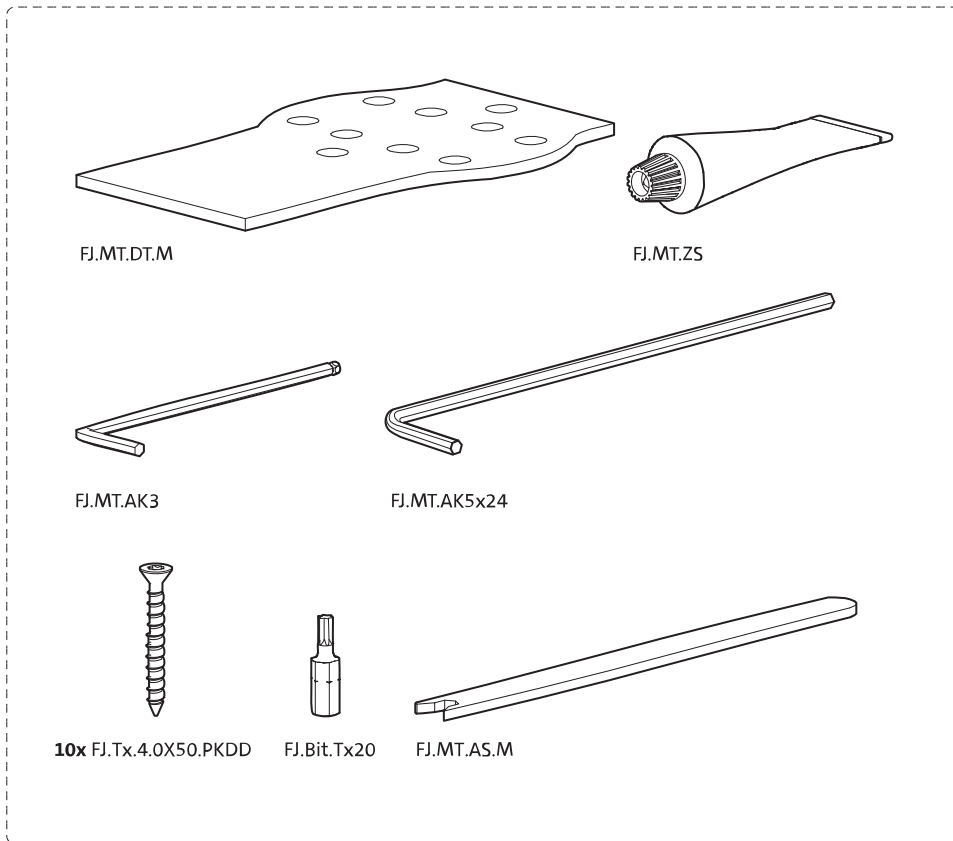

System M

Milling and mounting manual

FritsJurgens Set - 40 mm Class C - stainless steel

FritsJurgens®

Milling instructions

BP.M.40.C.X.SS

TP.X.40.G.X.SS

FP.M.X.X.FS.SS

FP.M.X.X.FR.SS

Mounting instructions

To.M

ø8 mm (5/16")

ø8 mm (5/16")

ø7.5 mm (19/64")

8 mm (5/16")

8 mm (5/16")

8 mm (5/16")

30 mm (13/16")

30 mm (13/16")

30 mm (13/16")

1

2

1

2