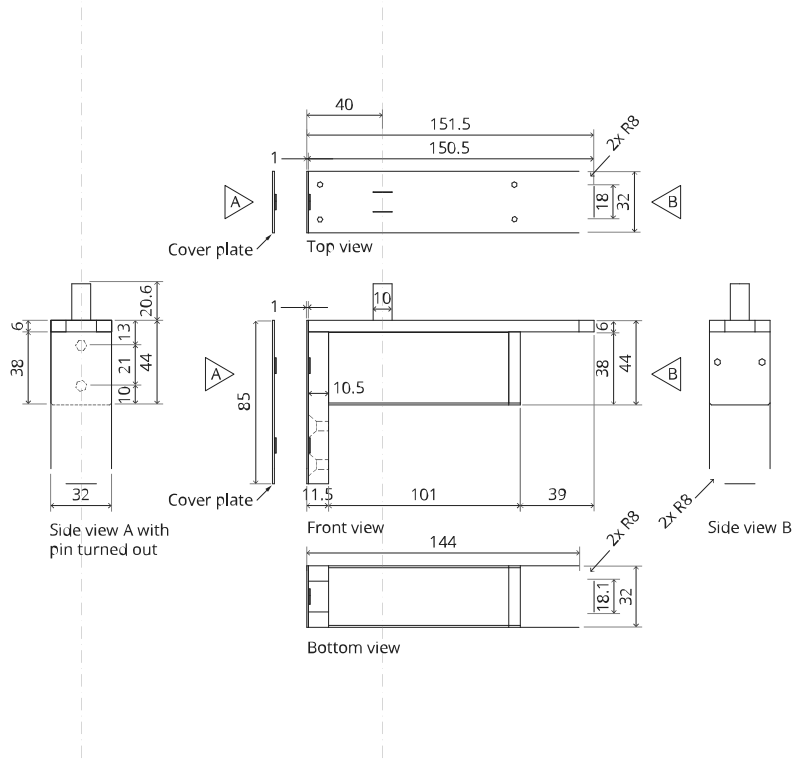

System M

Milling and mounting manual

FritsJurgens Set - 40 mm Class AA - stainless steel

Milling instructions

BP.M.40.AA.X.SS

FP.M.X.X.FS.SS

FP.M.X.X.FR.SS

Mounting instructions

MT.M.Mount

ø8 mm (5/16")

ø8 mm (5/16")

ø7.5 mm (19/64")

8 mm (5/16")

8 mm (5/16")

8 mm (5/16")

30 mm (13/16")

30 mm (13/16")

30 mm (13/16")

1

2

1

2

3

1