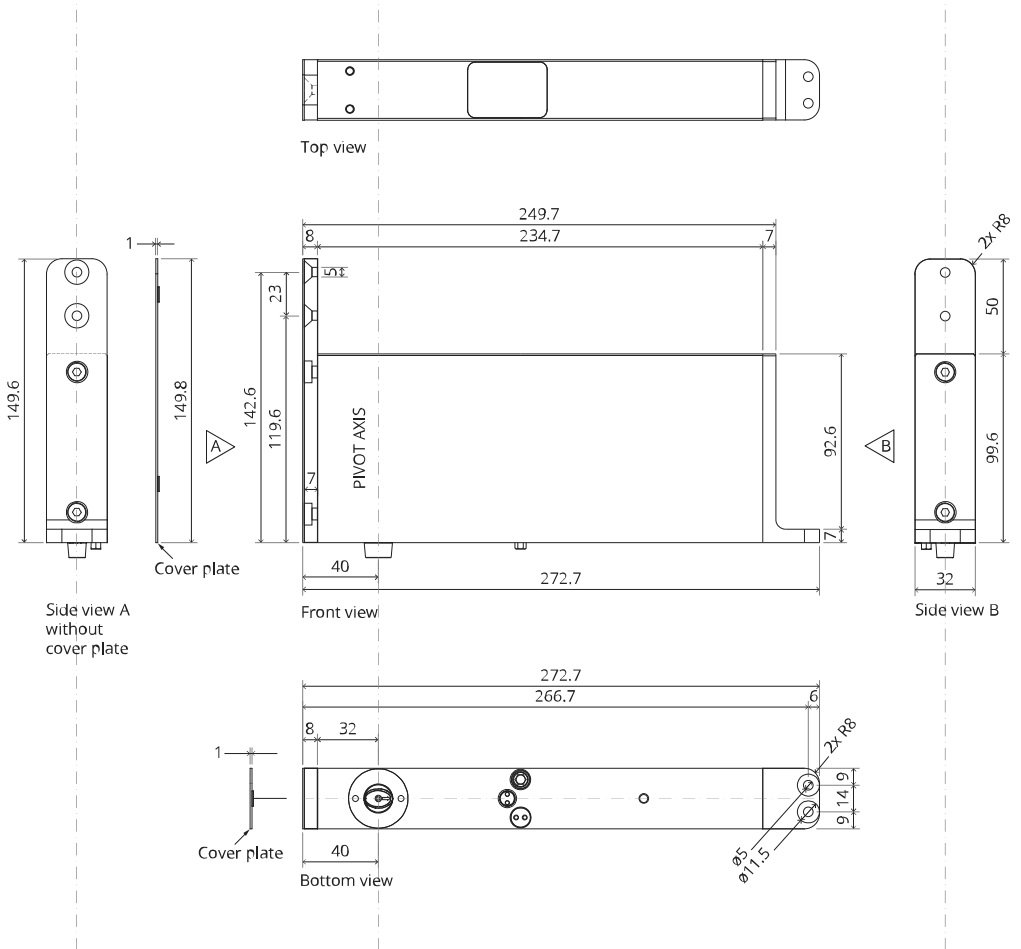

System M

Milling and mounting manual

FritsJurgens Set - 40 mm Class AA - stainless steel

Milling instructions

BP.M.40.AA.X.SS

FP.M.X.X.FS.SS

FP.M.X.X.FR.SS

Mounting instructions

MT.M.Mount

ø8 mm (5/16")

ø8 mm (5/16")

ø7.5 mm (19/64")

8 mm (5/16")

8 mm (5/16")

8 mm (5/16")

30 mm (13/16")

30 mm (13/16")

30 mm (13/16")

1

2

1

2

3

1