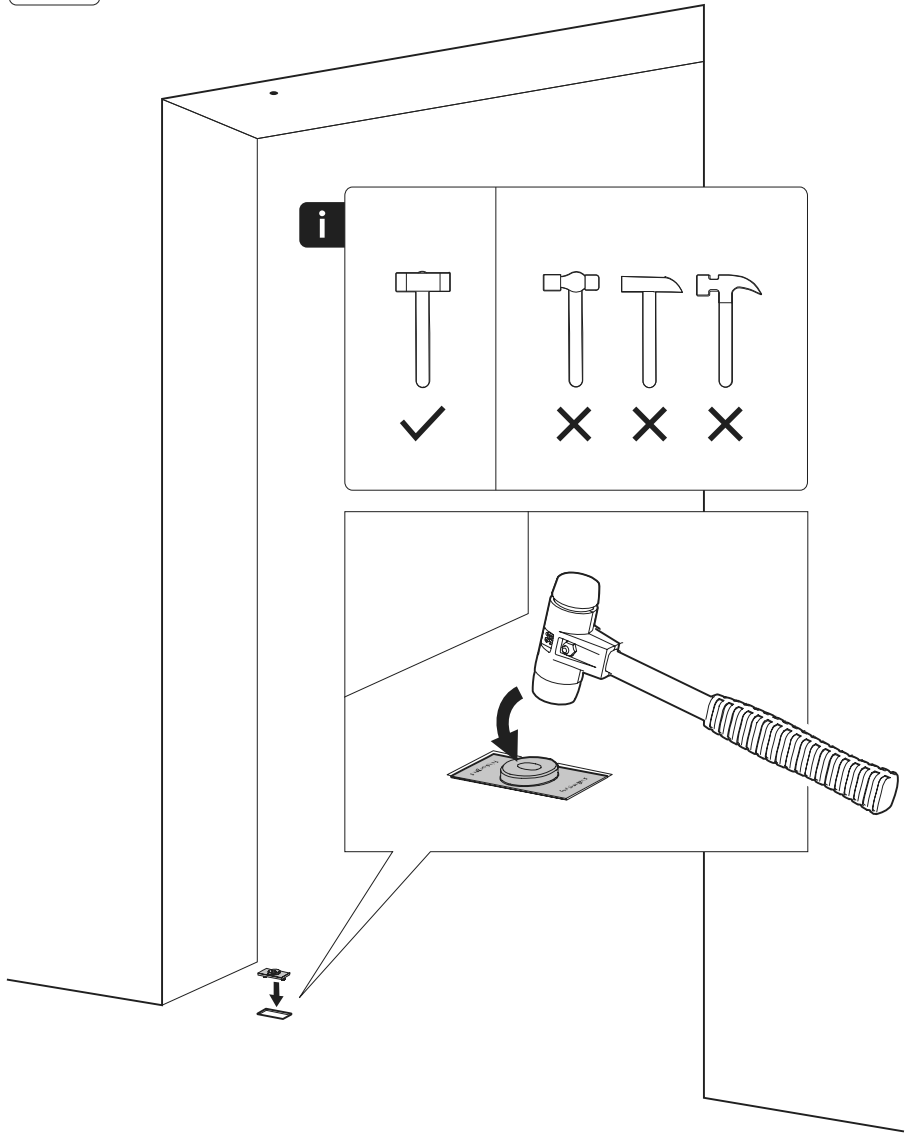

System M

Milling and mounting manual

FritsJurgens Set - 40 mm Class AA - stainless steel

Milling instructions

BP.M.40.AA.X.SS

FP.M.X.X.FS.SS

FP.M.X.X.FR.SS

Mounting instructions