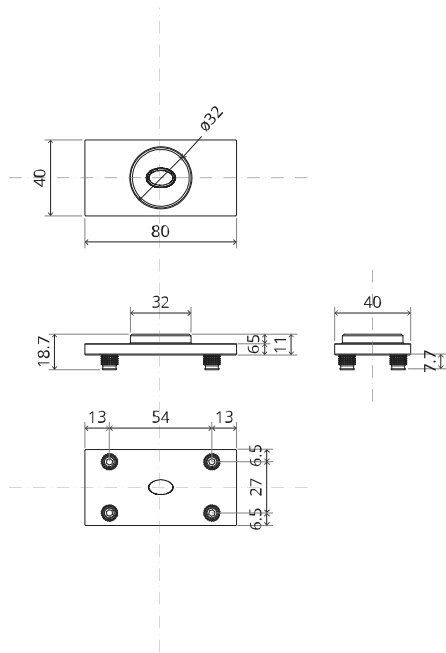

System M

Milling and mounting manual

FritsJurgens Set - 40 mm Class AA - stainless steel

Milling instructions

BP.M.40.AA.X.SS

FP.M.X.X.FS.SS

FP.M.X.X.FR.SS

Mounting instructions

MT.M.Mount

ø8 mm (5/16")

ø8 mm (5/16")

ø7.5 mm (19/64")

8 mm (5/16")

8 mm (5/16")

8 mm (5/16")

30 mm (13/16")

30 mm (13/16")

30 mm (13/16")

1

2

1

2

3

1