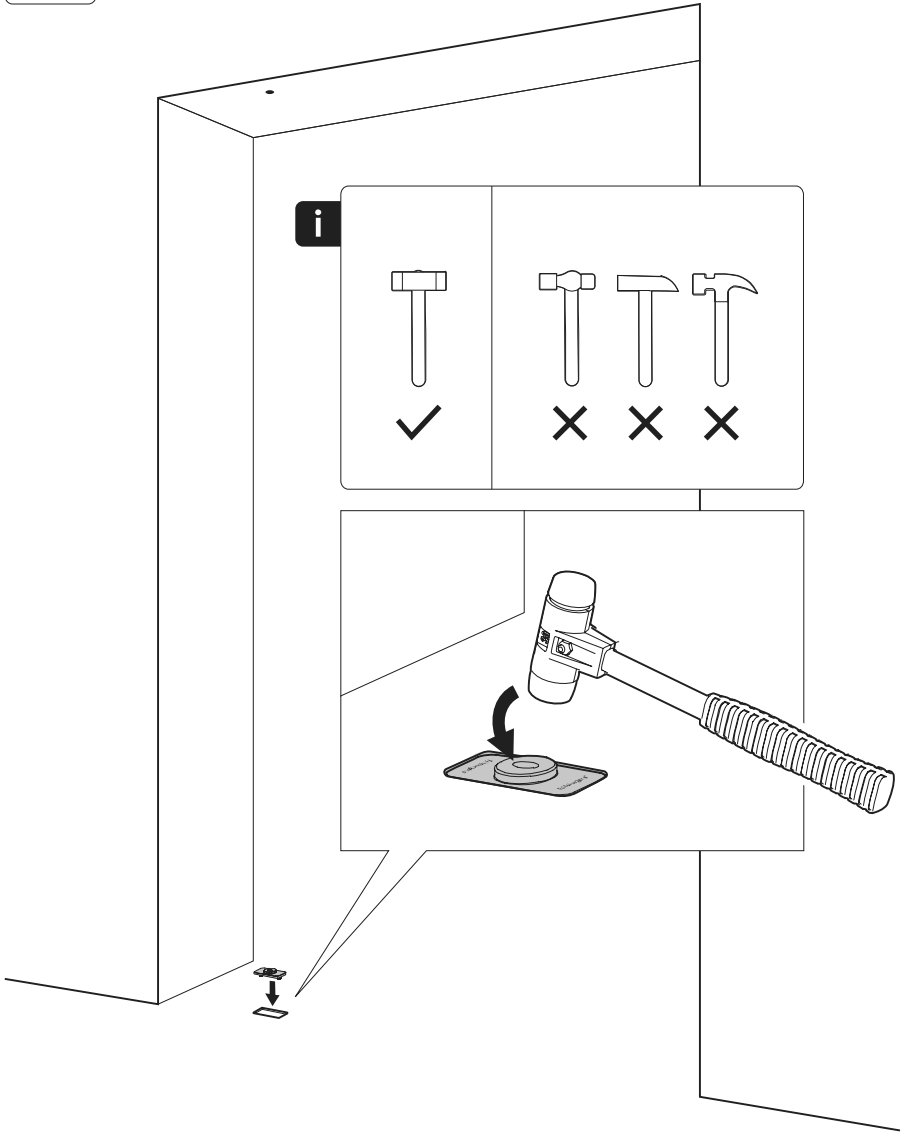

System M

Milling and mounting manual

FritsJurgens Set - 40 mm Class AA - stainless steel

Milling instructions

BP.M.40.AA.X.SS

FP.M.X.X.FS.SS

FP.M.X.X.FR.SS

Mounting instructions