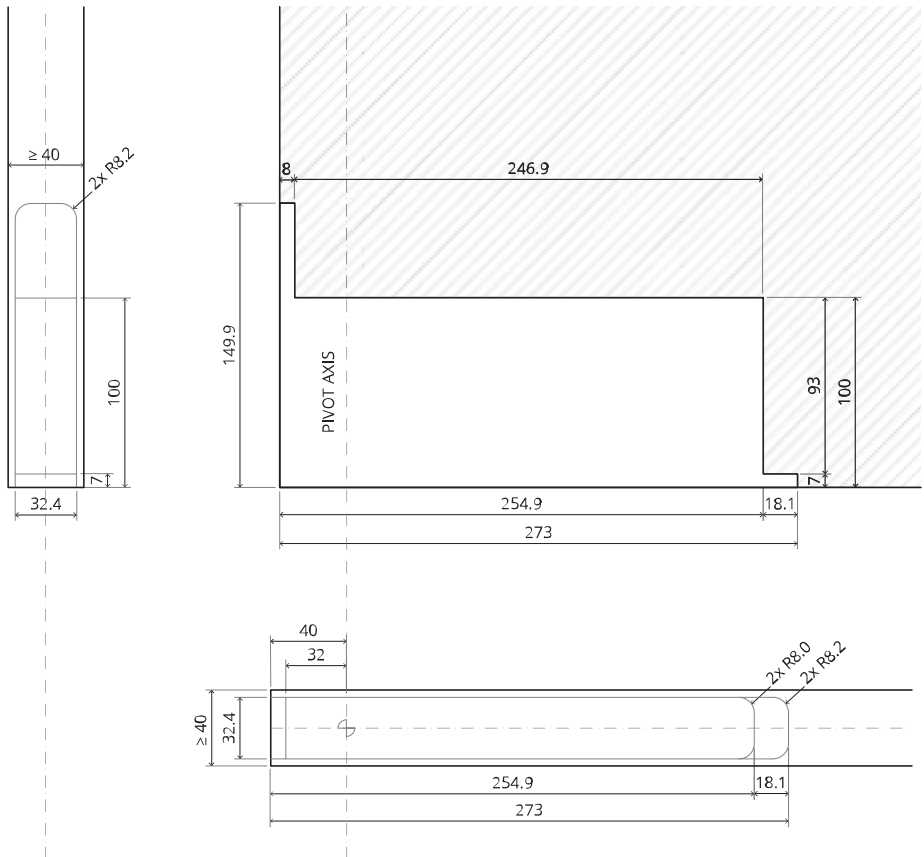

System M

Milling and mounting manual

FritsJurgens Set - 40 mm Class AA - stainless steel

Milling instructions

BP.M.40.AA.X.SS

FP.M.X.X.FS.SS

FP.M.X.X.FR.SS

Mounting instructions

MT.M.Mount

ø8 mm (5/16")

ø8 mm (5/16")

ø7.5 mm (19/64")

8 mm (5/16")

8 mm (5/16")

8 mm (5/16")

30 mm (13/16")

30 mm (13/16")

30 mm (13/16")

1

2

1

2

3

1