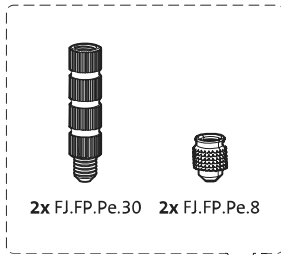

System M

Milling and mounting manual

FritsJurgens Set - 40 mm Class AA - stainless steel

Milling instructions

BP.M.40.AA.X.SS

FP.M.X.X.FS.SS

FP.M.X.X.FR.SS

Mounting instructions

FJ.MT.DT.M

FJ.MT.ZS

FJ.MT.AK3

FJ.MT.AK5x24

10x FJ.Tx.4.0X50.PKDD

FJ.Bit.Tx20

FJ.MT.AS.M

2x FJ.FP.Pe.30 2x FJ.FP.Pe.8

MT.M.Mount

ø8 mm (5/16")

ø8 mm (5/16")

ø7.5 mm (19/64")

8 mm (5/16")

8 mm (5/16")

8 mm (5/16")

30 mm (13/16")

30 mm (13/16")

30 mm (13/16")

1

2

1

2

3

1