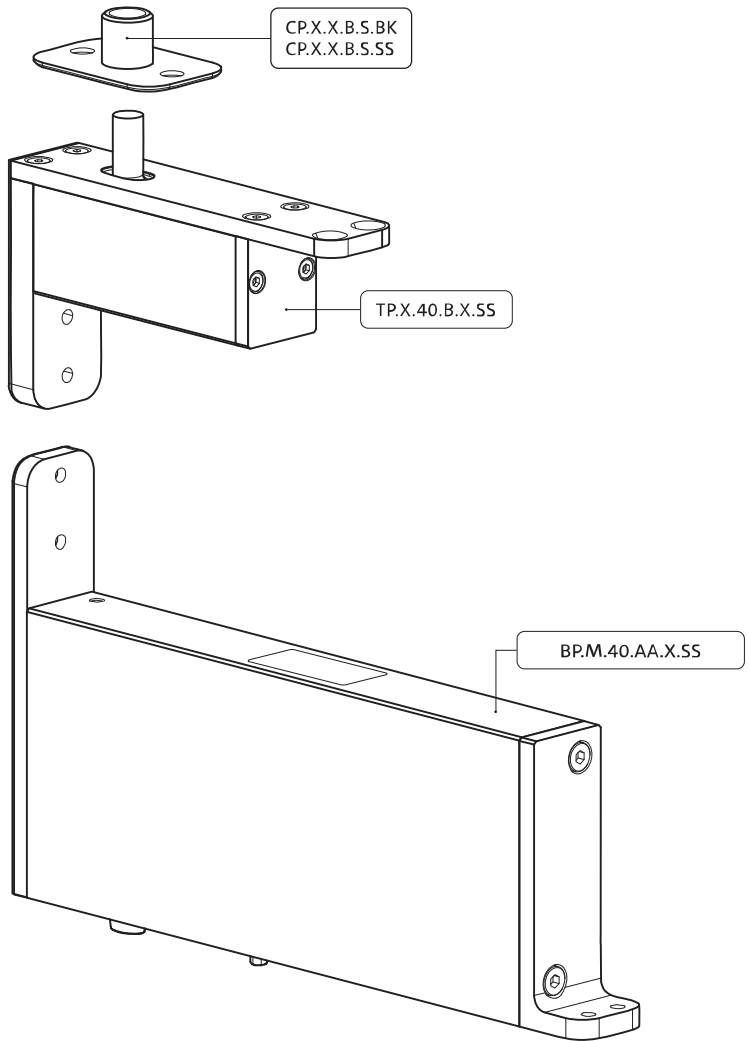

System M

Milling and mounting manual

FritsJurgens Set - 40 mm Class AA - stainless steel

Milling instructions

BP.M.40.AA.X.SS

FP.M.X.X.FS.SS

FP.M.X.X.FR.SS

Mounting instructions

MT.M.Mount

ø8 mm (5/16")

ø8 mm (5/16")

ø7.5 mm (19/64")

8 mm (5/16")

8 mm (5/16")

8 mm (5/16")

30 mm (13/16")

30 mm (13/16")

30 mm (13/16")

1

2

1

2

3

1