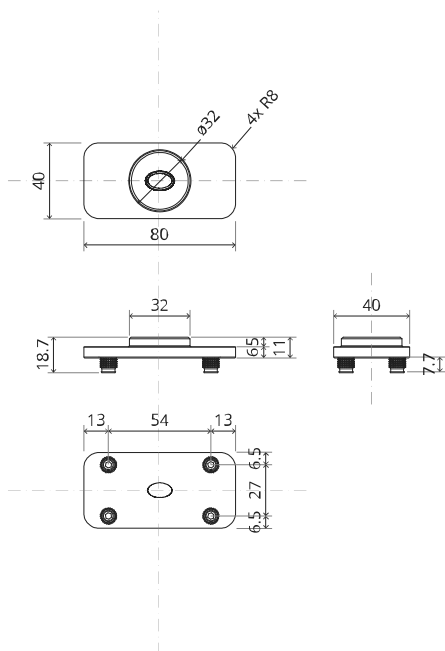

System M

Milling and mounting manual

FritsJurgens Set - 40 mm Class AA - stainless steel

Milling instructions

BP.M.40.AA.X.SS

FP.M.X.X.FS.SS

FP.M.X.X.FR.SS

Mounting instructions

MT.M.Mount

ø8 mm (5/16")

ø8 mm (5/16")

ø7.5 mm (19/64")

8 mm (5/16")

8 mm (5/16")

8 mm (5/16")

30 mm (13/16")

30 mm (13/16")

30 mm (13/16")

1

2

1

2

3

1