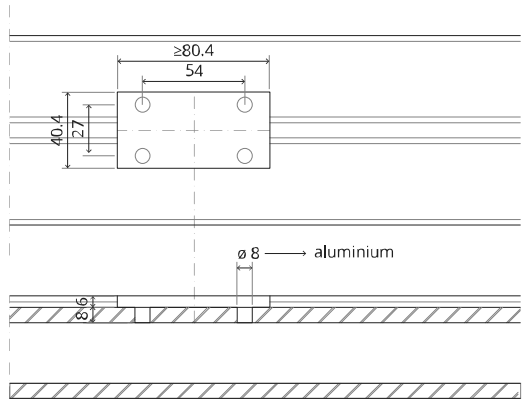

System M

Milling and mounting manual

FritsJurgens Set - 40 mm Class AA - stainless steel

Milling instructions

BP.M.40.AA.X.SS

FP.M.X.X.FS.SS

FP.M.X.X.FR.SS

Mounting instructions

MT.M.Mount

ø8 mm (5/16")

ø8 mm (5/16")

ø7.5 mm (19/64")

8 mm (5/16")

8 mm (5/16")

8 mm (5/16")

30 mm (13/16")

30 mm (13/16")

30 mm (13/16")

1

2

1

2

3

1