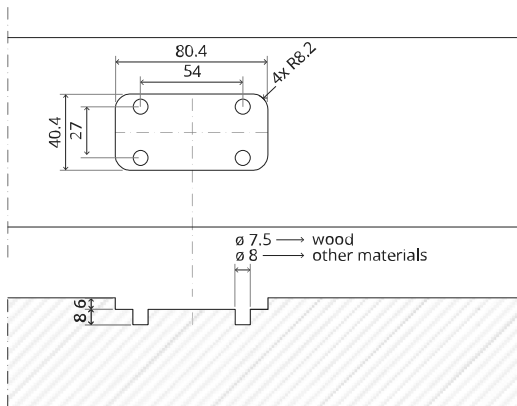

System M

Milling and mounting manual

FritsJurgens Set - 40 mm Class AA - stainless steel

Milling instructions

BP.M.40.AA.X.SS

FP.M.X.X.FS.SS

FP.M.X.X.FR.SS

Mounting instructions

MT.M.Mount

ø8 mm (5/16")

ø8 mm (5/16")

ø7.5 mm (19/64")

8 mm (5/16")

8 mm (5/16")

8 mm (5/16")

30 mm (13/16")

30 mm (13/16")

30 mm (13/16")

1

2

1

2

3

1