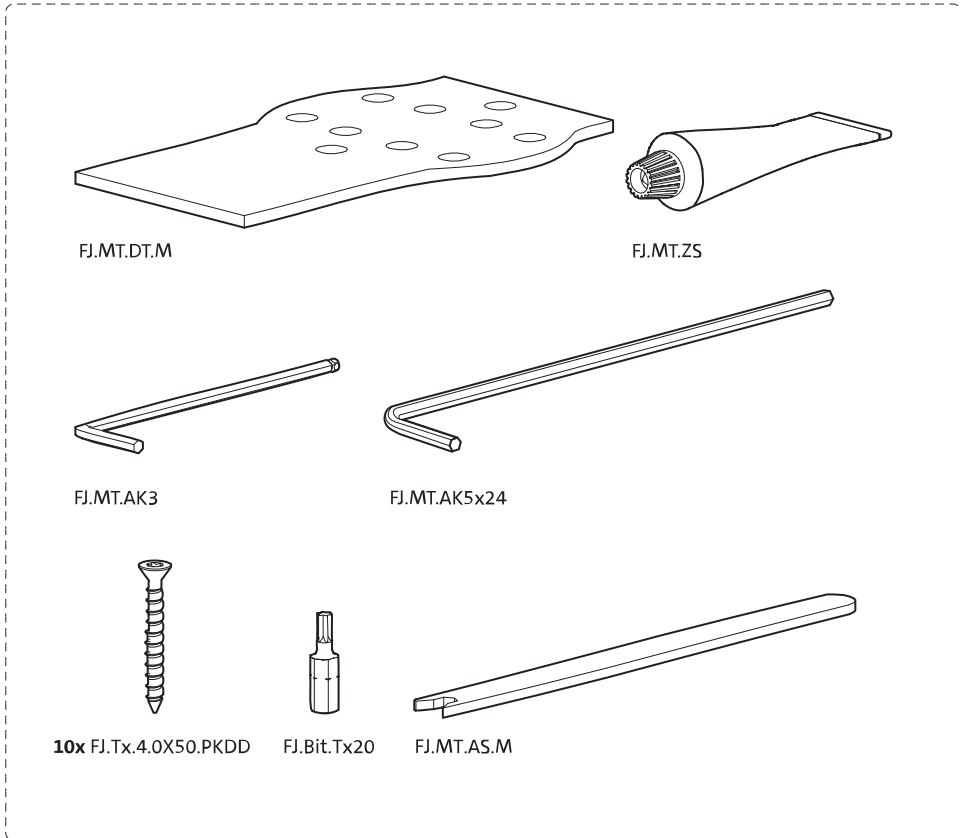

## Mounting instructions

To.M

ø8 mm (5/16")

ø8 mm (5/16")

ø7.5 mm (19/64")

8 mm (5/16")

8 mm (5/16")

8 mm (5/16")