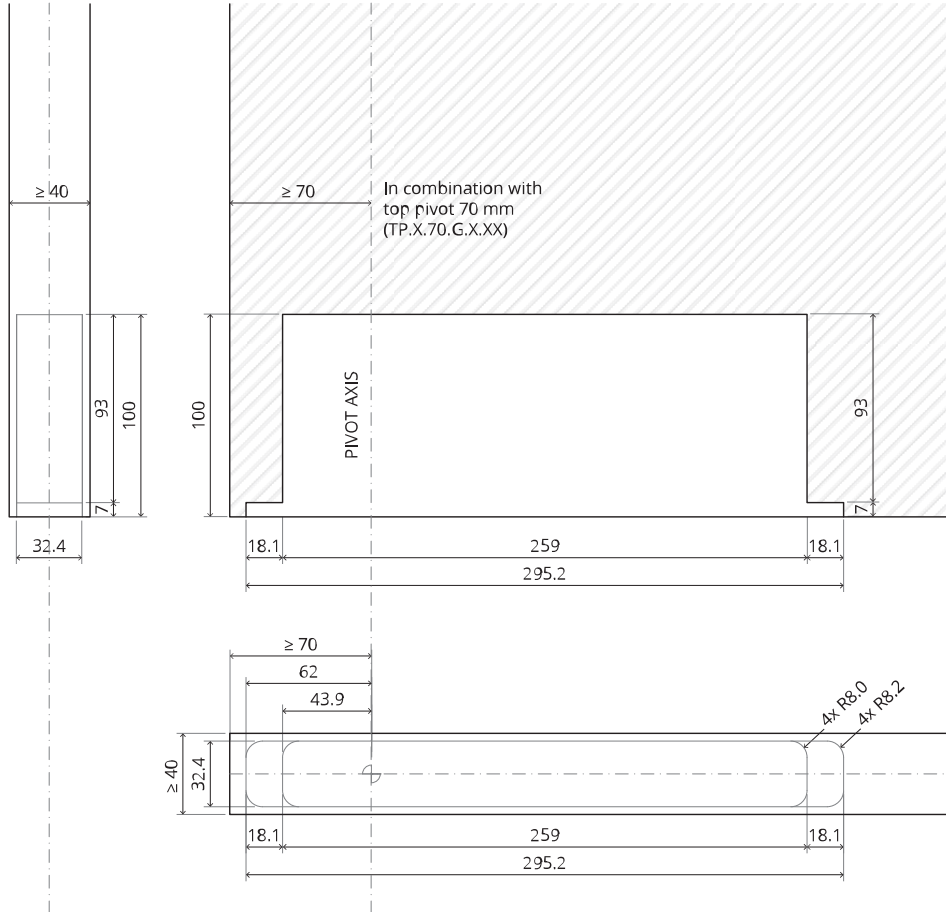

BP.M.70.C.X.XX