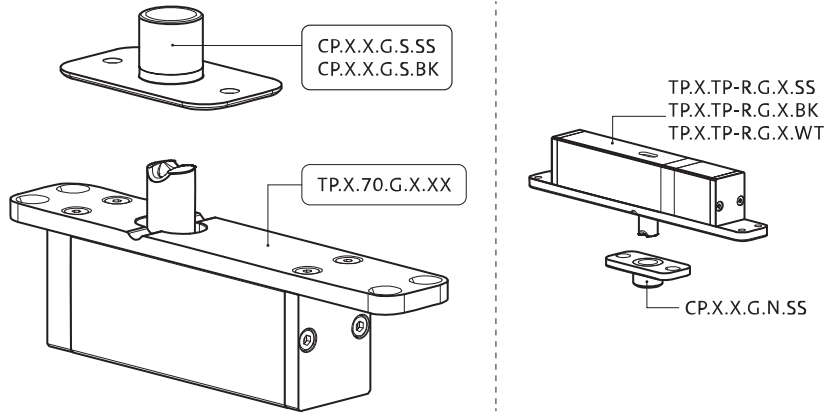

## Milling and mounting manual

FritsJurgens Set - 70 mm Class C - invisible

FritsJurgens®

## Mounting instructions

To.M

ø8 mm (5/16")

ø8 mm (5/16")

ø7.5 mm (19/64")

8 mm (5/16")

8 mm (5/16")

8 mm (5/16")