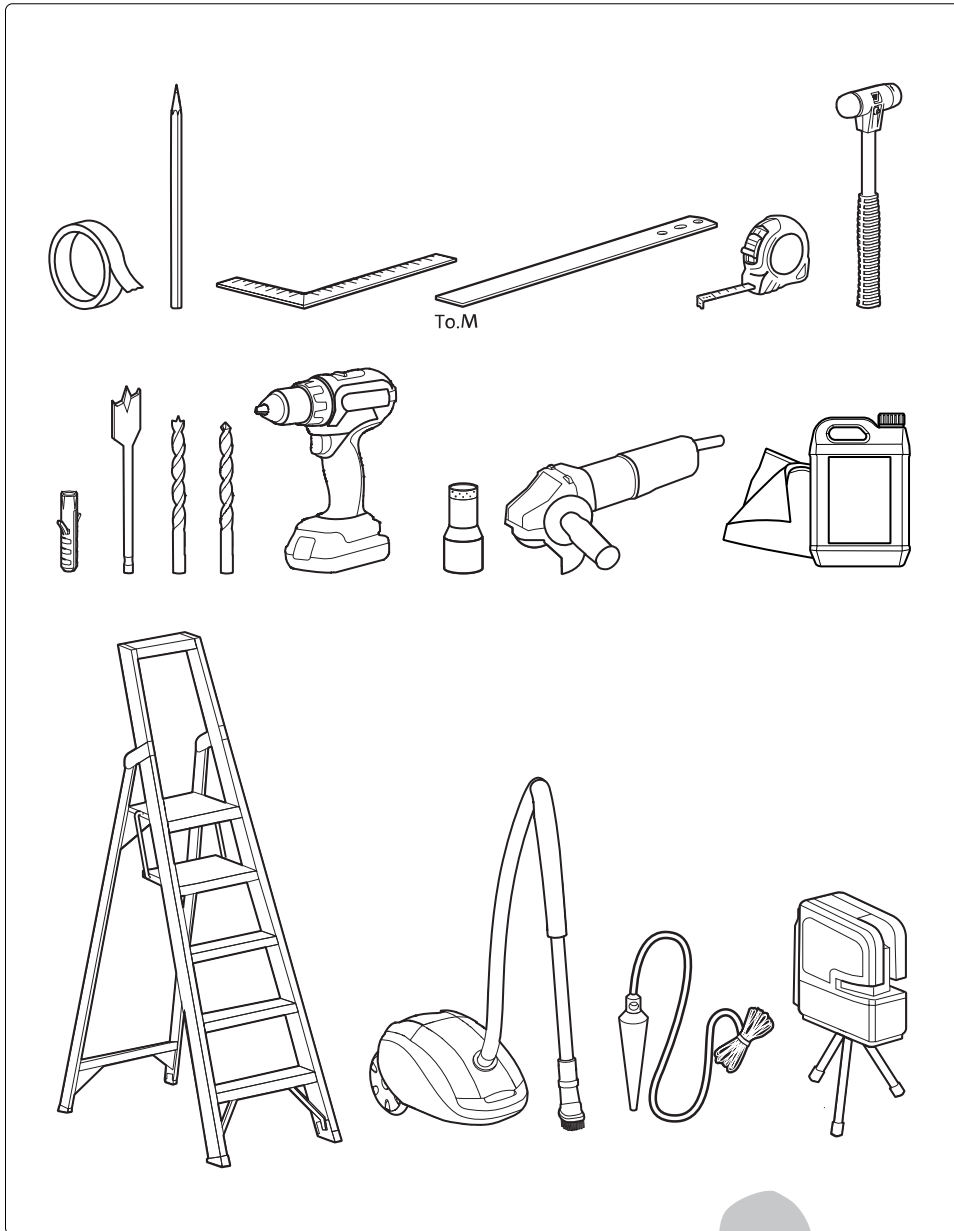

## Mounting instructions

To.M

ø8 mm (5/16")

ø8 mm (5/16")

ø7.5 mm (19/64")

8 mm (5/16")

8 mm (5/16")

8 mm (5/16")