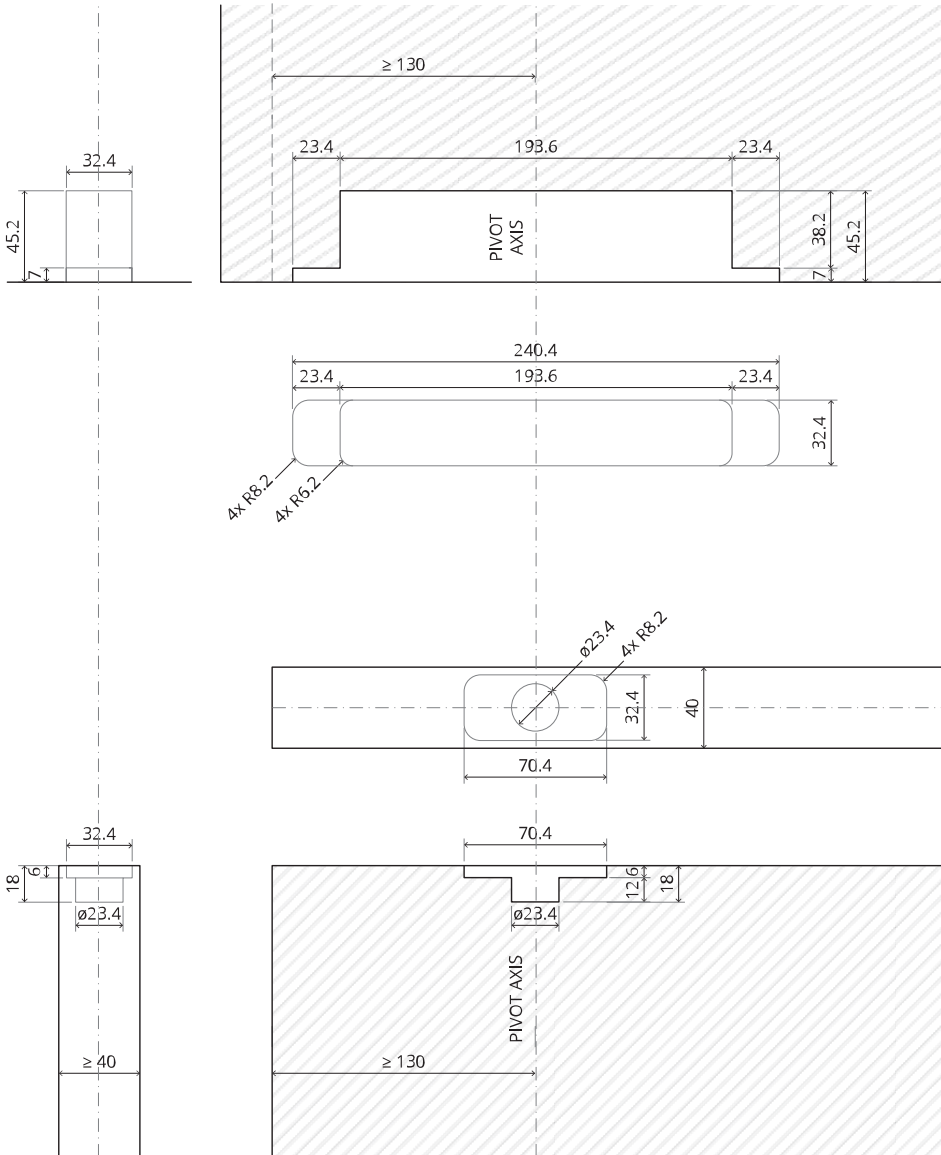

TP.X.TP-R.G.X. __