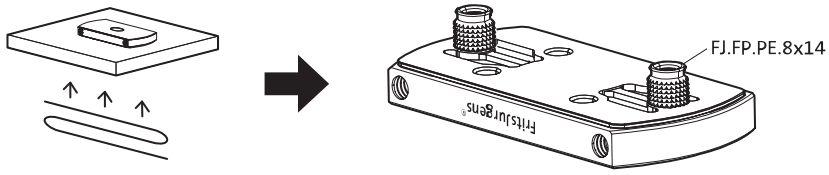

System M+

Milling and mounting manual

FritsJurgens Set - 40 mm Class A - stainless steel

FritsJurgens®

Milling instructions

BP.M+.40.A.X.SS

TP.X.40.B.X.SS

FP.M.X.X.FS.SS

FP.M.X.X.FR.SS

Mounting instructions

To.M

ø8 mm (5/16")

ø8 mm (5/16")

ø7.5 mm (19/64")

8 mm (5/16")

8 mm (5/16")

8 mm (5/16")

30 mm (13/16")

30 mm (13/16")

30 mm (13/16")

1

2

1

2