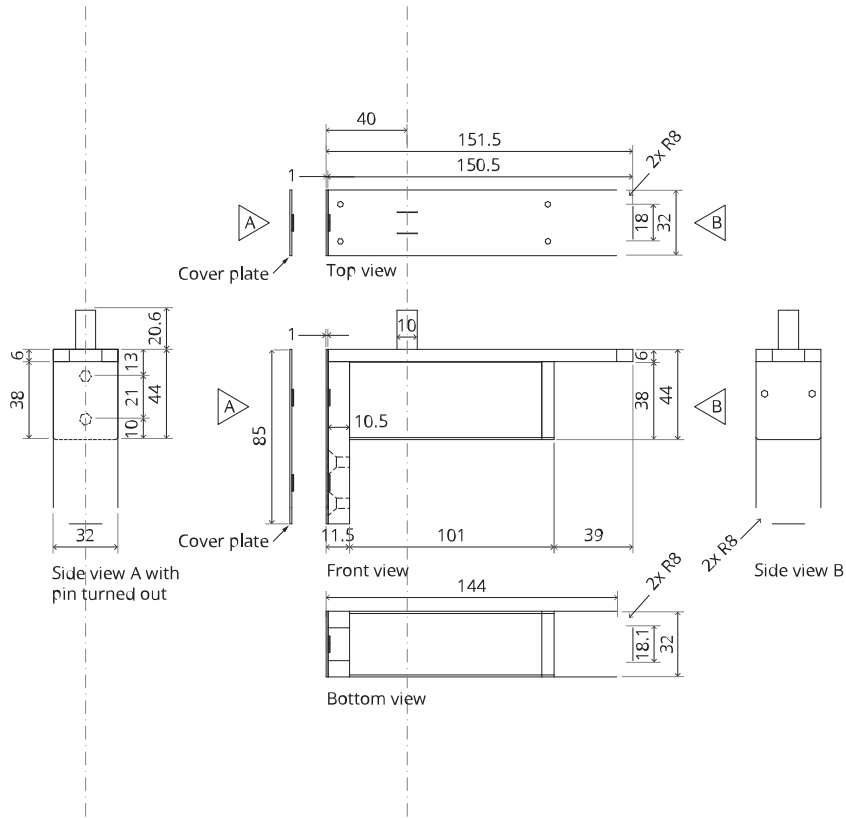

System M+

Milling and mounting manual

FritsJurgens Set - 40 mm Class A - stainless steel

FritsJurgens®

Milling instructions

BP.M+.40.A.X.SS

TP.X.40.B.X.SS

FP.M.X.X.FS.SS

FP.M.X.X.FR.SS

Mounting instructions

To.M

ø8 mm (5/16")

ø8 mm (5/16")

ø7.5 mm (19/64")

8 mm (5/16")

8 mm (5/16")

8 mm (5/16")

30 mm (13/16")

30 mm (13/16")

30 mm (13/16")

1

2

1

2