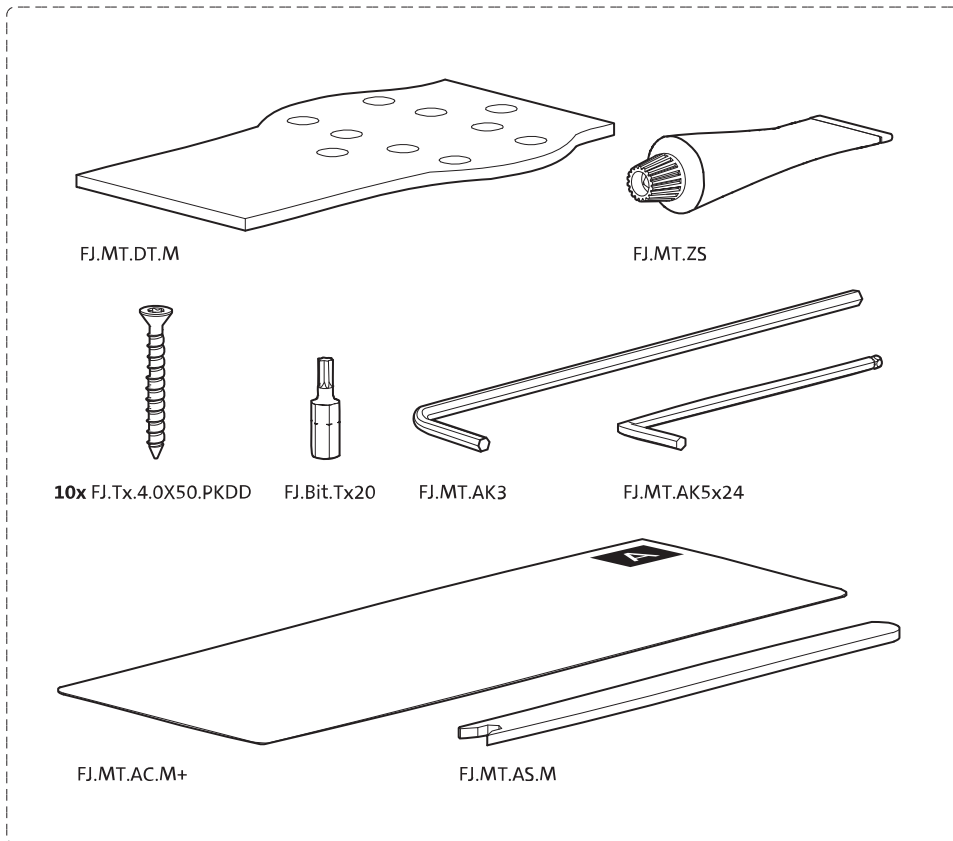

System M+

Milling and mounting manual

FritsJurgens Set - 40 mm Class A - stainless steel

FritsJurgens®

Milling instructions

BP.M+.40.A.X.SS

TP.X.40.B.X.SS

FP.M.X.X.FS.SS

FP.M.X.X.FR.SS

Mounting instructions

To.M

ø8 mm (5/16")

ø8 mm (5/16")

ø7.5 mm (19/64")

8 mm (5/16")

8 mm (5/16")

8 mm (5/16")

30 mm (13/16")

30 mm (13/16")

30 mm (13/16")

1

2

1

2