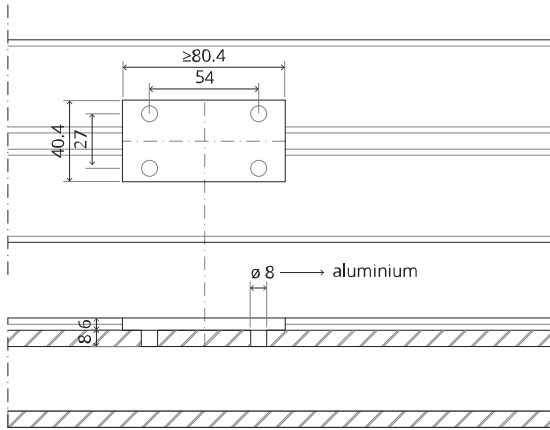

System M+

Milling and mounting manual

FritsJurgens Set - 40 mm Class A - stainless steel

FritsJurgens®

Milling instructions

BP.M+.40.A.X.SS

TP.X.40.B.X.SS

FP.M.X.X.FS.SS

FP.M.X.X.FR.SS

Mounting instructions

To.M

ø8 mm (5/16")

ø8 mm (5/16")

ø7.5 mm (19/64")

8 mm (5/16")

8 mm (5/16")

8 mm (5/16")

30 mm (13/16")

30 mm (13/16")

30 mm (13/16")

1

2

1

2