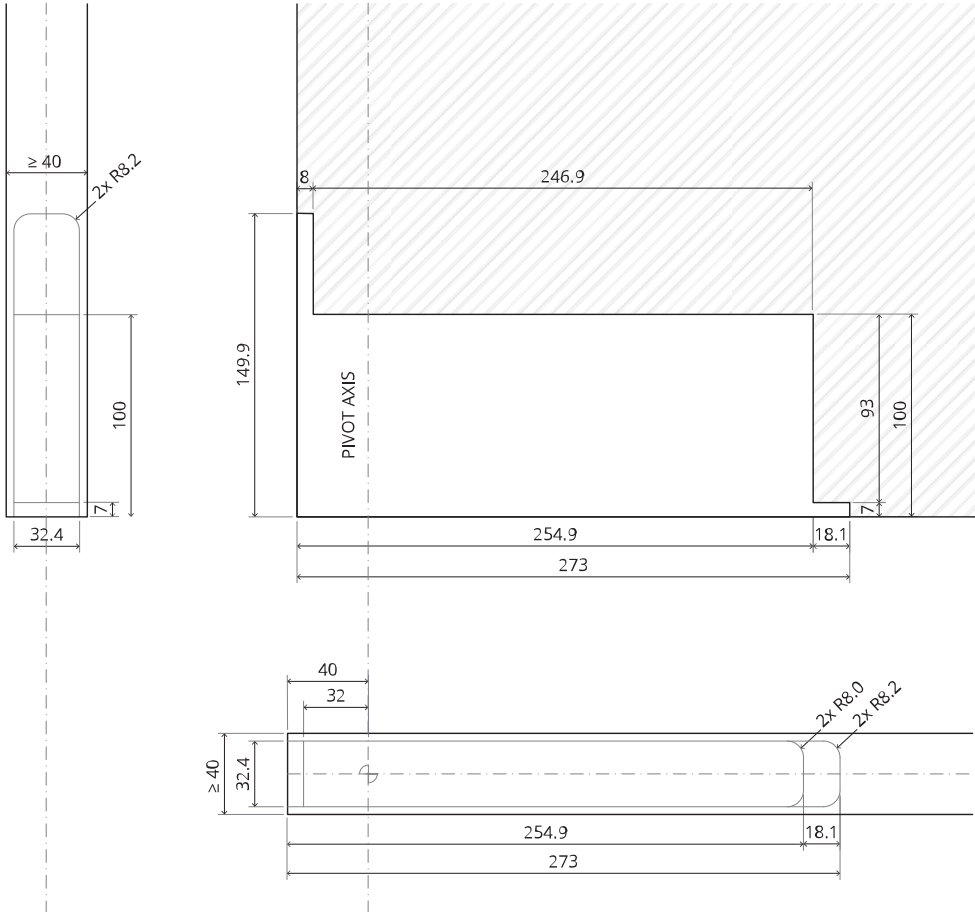

System M+

Milling and mounting manual

FritsJurgens Set - 40 mm Class A - stainless steel

FritsJurgens®

Milling instructions

BP.M+.40.A.X.SS

TP.X.40.B.X.SS

FP.M.X.X.FS.SS

FP.M.X.X.FR.SS

Mounting instructions

To.M

ø8 mm (5/16")

ø8 mm (5/16")

ø7.5 mm (19/64")

8 mm (5/16")

8 mm (5/16")

8 mm (5/16")

30 mm (13/16")

30 mm (13/16")

30 mm (13/16")

1

2

1

2