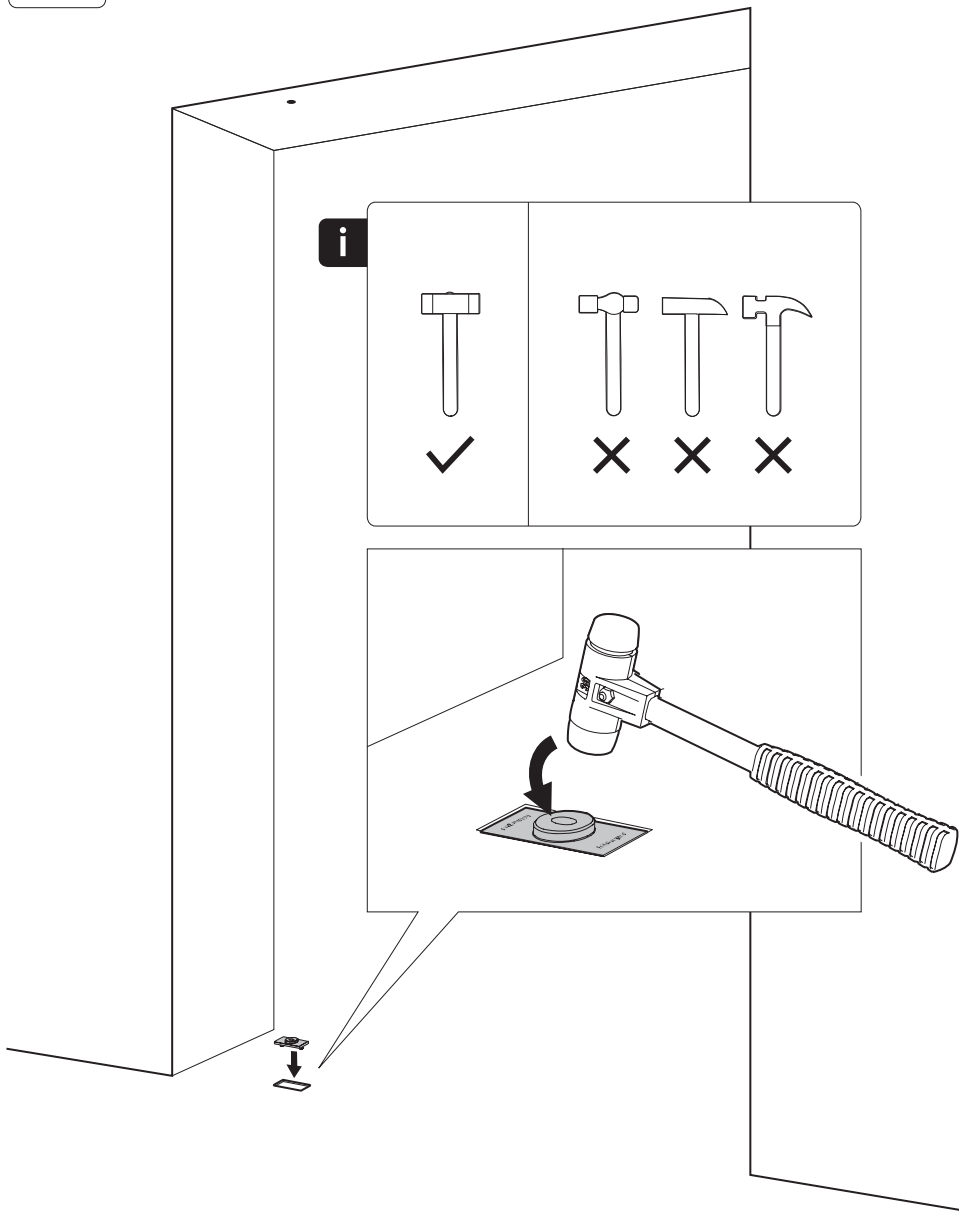

System M+

Milling and mounting manual

FritsJurgens Set - 40 mm Class A - stainless steel

FritsJurgens®

Milling instructions

BP.M+.40.A.X.SS

TP.X.40.B.X.SS

FP.M.X.X.FS.SS