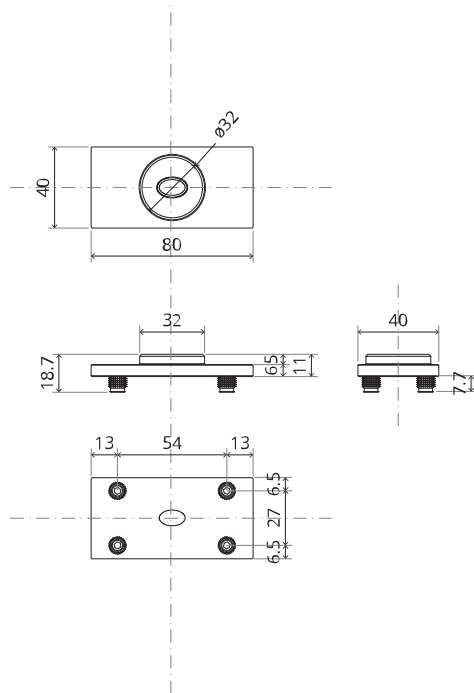

System M+

Milling and mounting manual

FritsJurgens Set - 40 mm Class A - stainless steel

FritsJurgens®

Milling instructions

BP.M+.40.A.X.SS

TP.X.40.B.X.SS

FP.M.X.X.FS.SS

FP.M.X.X.FR.SS

Mounting instructions

To.M

ø8 mm (5/16")

ø8 mm (5/16")

ø7.5 mm (19/64")

8 mm (5/16")

8 mm (5/16")

8 mm (5/16")

30 mm (13/16")

30 mm (13/16")

30 mm (13/16")

1

2

1

2