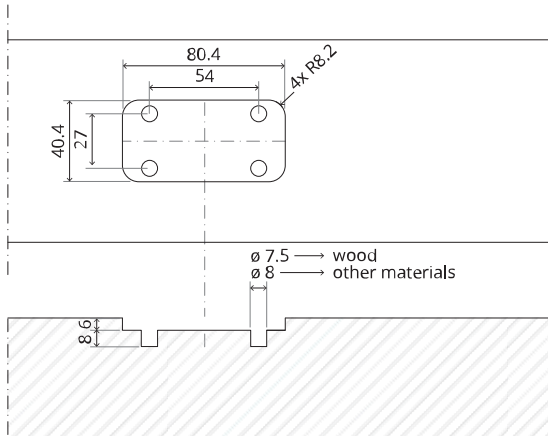

System M+

Milling and mounting manual

FritsJurgens Set - 40 mm Class A - stainless steel

FritsJurgens®

Milling instructions

BP.M+.40.A.X.SS

TP.X.40.B.X.SS

FP.M.X.X.FS.SS

FP.M.X.X.FR.SS

Mounting instructions

To.M

ø8 mm (5/16")

ø8 mm (5/16")

ø7.5 mm (19/64")

8 mm (5/16")

8 mm (5/16")

8 mm (5/16")

30 mm (13/16")

30 mm (13/16")

30 mm (13/16")

1

2

1

2