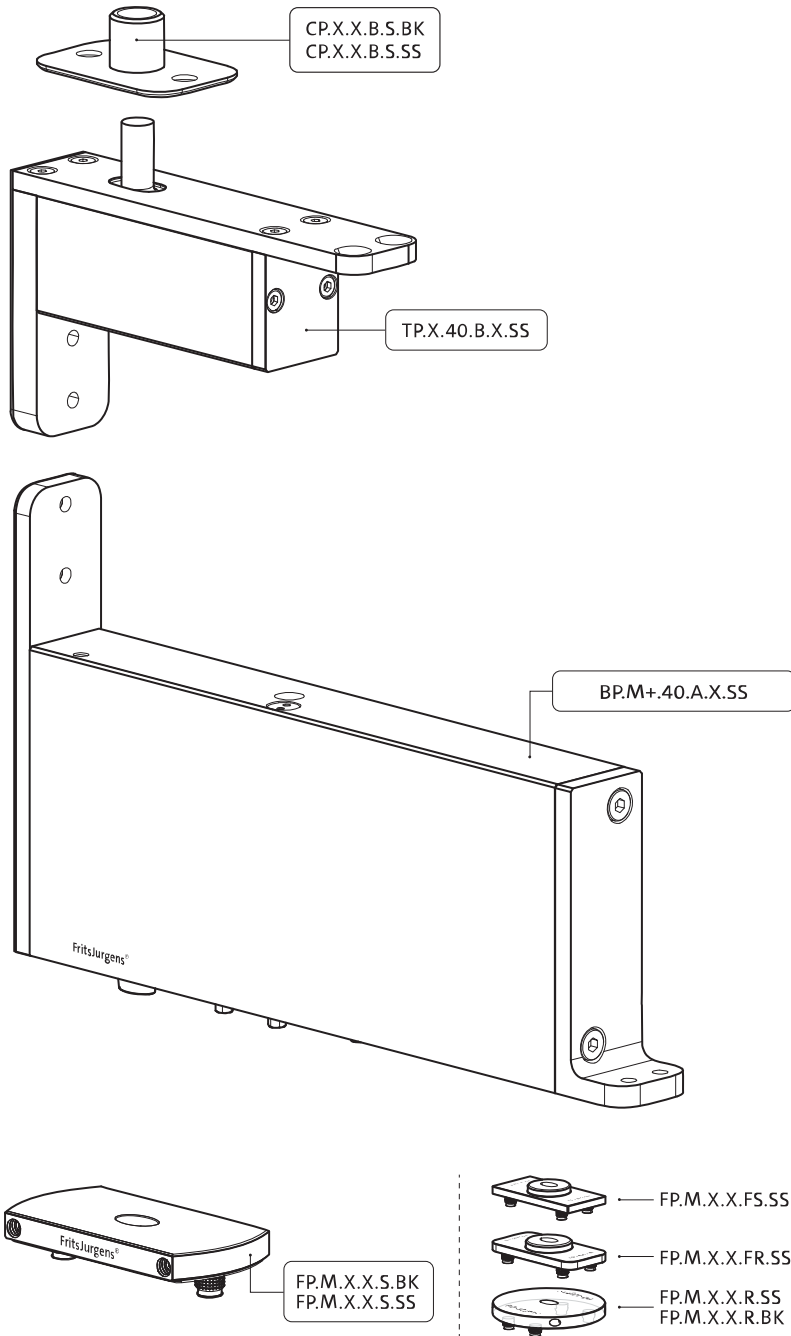

System M+

Milling and mounting manual

FritsJurgens Set - 40 mm Class A - stainless steel

FritsJurgens®

Milling instructions

BP.M+.40.A.X.SS

TP.X.40.B.X.SS

FP.M.X.X.FS.SS

FP.M.X.X.FR.SS

Mounting instructions

To.M

ø8 mm (5/16")

ø8 mm (5/16")

ø7.5 mm (19/64")

8 mm (5/16")

8 mm (5/16")

8 mm (5/16")

30 mm (13/16")

30 mm (13/16")

30 mm (13/16")

1

2

1

2