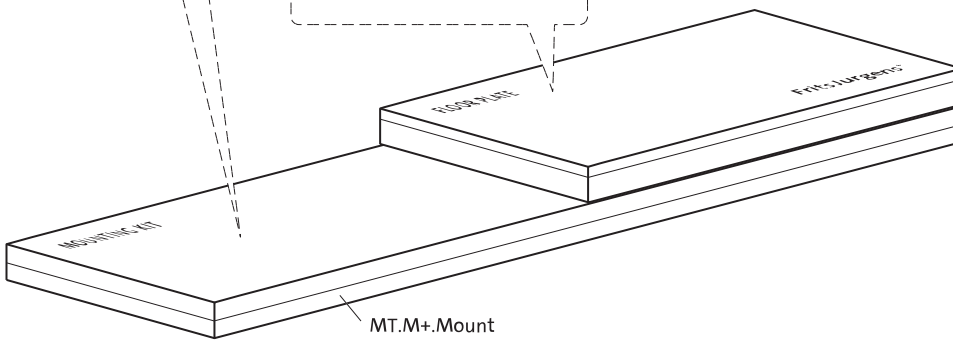

System M+

Milling and mounting manual

FritsJurgens Set - 40 mm Class A - stainless steel

FritsJurgens®

Milling instructions

BP.M+.40.A.X.SS

TP.X.40.B.X.SS

FP.M.X.X.FS.SS

FP.M.X.X.FR.SS

Mounting instructions

To.M

ø8 mm (5/16")

ø8 mm (5/16")

ø7.5 mm (19/64")

8 mm (5/16")

8 mm (5/16")

8 mm (5/16")

30 mm (13/16")

30 mm (13/16")

30 mm (13/16")

1

2

1

2