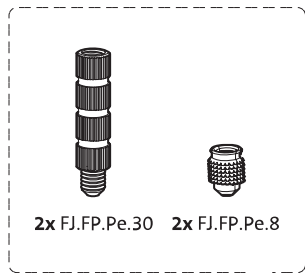

System M+

Milling and mounting manual

FritsJurgens Set - 40 mm Class A - stainless steel

FritsJurgens®

Milling instructions

BP.M+.40.A.X.SS

TP.X.40.B.X.SS

FP.M.X.X.FS.SS

FP.M.X.X.FR.SS

Mounting instructions

To.M

ø8 mm (5/16")

ø8 mm (5/16")

ø7.5 mm (19/64")

8 mm (5/16")

8 mm (5/16")

8 mm (5/16")

30 mm (13/16")

30 mm (13/16")

30 mm (13/16")

1

2

1

2