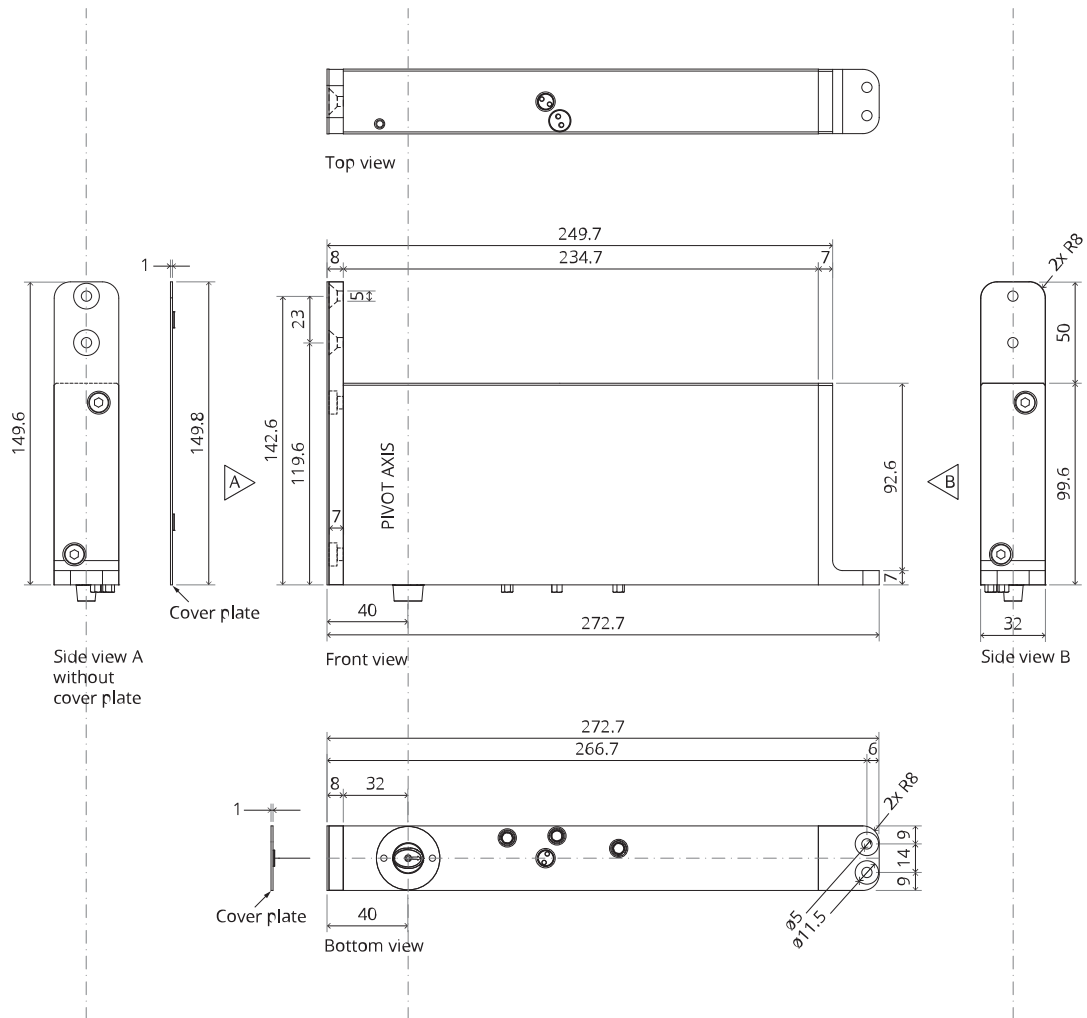

System M+

Milling and mounting manual

FritsJurgens Set - 40 mm Class A - stainless steel

FritsJurgens®

Milling instructions

BP.M+.40.A.X.SS

TP.X.40.B.X.SS

FP.M.X.X.FS.SS

FP.M.X.X.FR.SS

Mounting instructions

To.M

ø8 mm (5/16")

ø8 mm (5/16")

ø7.5 mm (19/64")

8 mm (5/16")

8 mm (5/16")

8 mm (5/16")

30 mm (13/16")

30 mm (13/16")

30 mm (13/16")

1

2

1

2