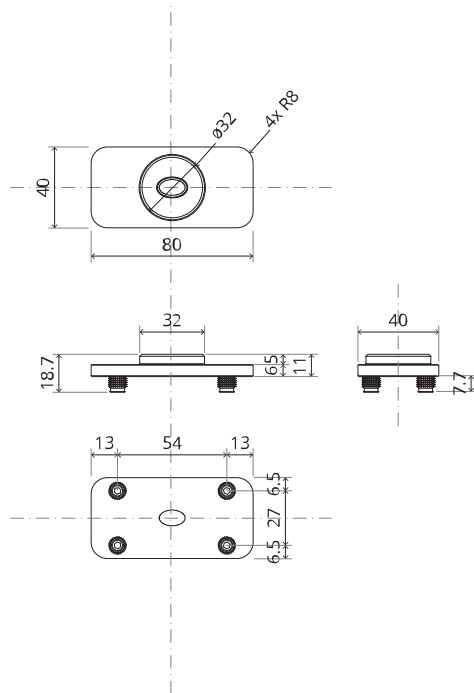

System M+

Milling and mounting manual

FritsJurgens Set - 40 mm Class A - stainless steel

FritsJurgens®

Milling instructions

BP.M+.40.A.X.SS

TP.X.40.B.X.SS

FP.M.X.X.FS.SS

FP.M.X.X.FR.SS

Mounting instructions

To.M

ø8 mm (5/16")

ø8 mm (5/16")

ø7.5 mm (19/64")

8 mm (5/16")

8 mm (5/16")

8 mm (5/16")

30 mm (13/16")

30 mm (13/16")

30 mm (13/16")

1

2

1

2