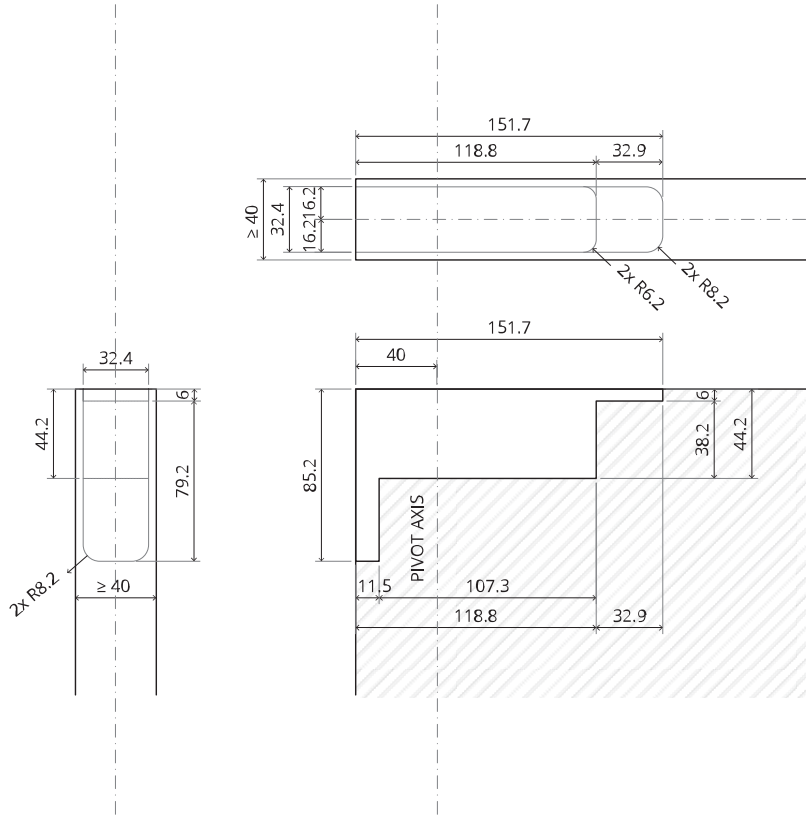

System M+

Milling and mounting manual

FritsJurgens Set - 40 mm Class A - stainless steel

FritsJurgens®

Milling instructions

BP.M+.40.A.X.SS

TP.X.40.B.X.SS

FP.M.X.X.FS.SS

FP.M.X.X.FR.SS

Mounting instructions

To.M

ø8 mm (5/16")

ø8 mm (5/16")

ø7.5 mm (19/64")

8 mm (5/16")

8 mm (5/16")

8 mm (5/16")

30 mm (13/16")

30 mm (13/16")

30 mm (13/16")

1

2

1

2