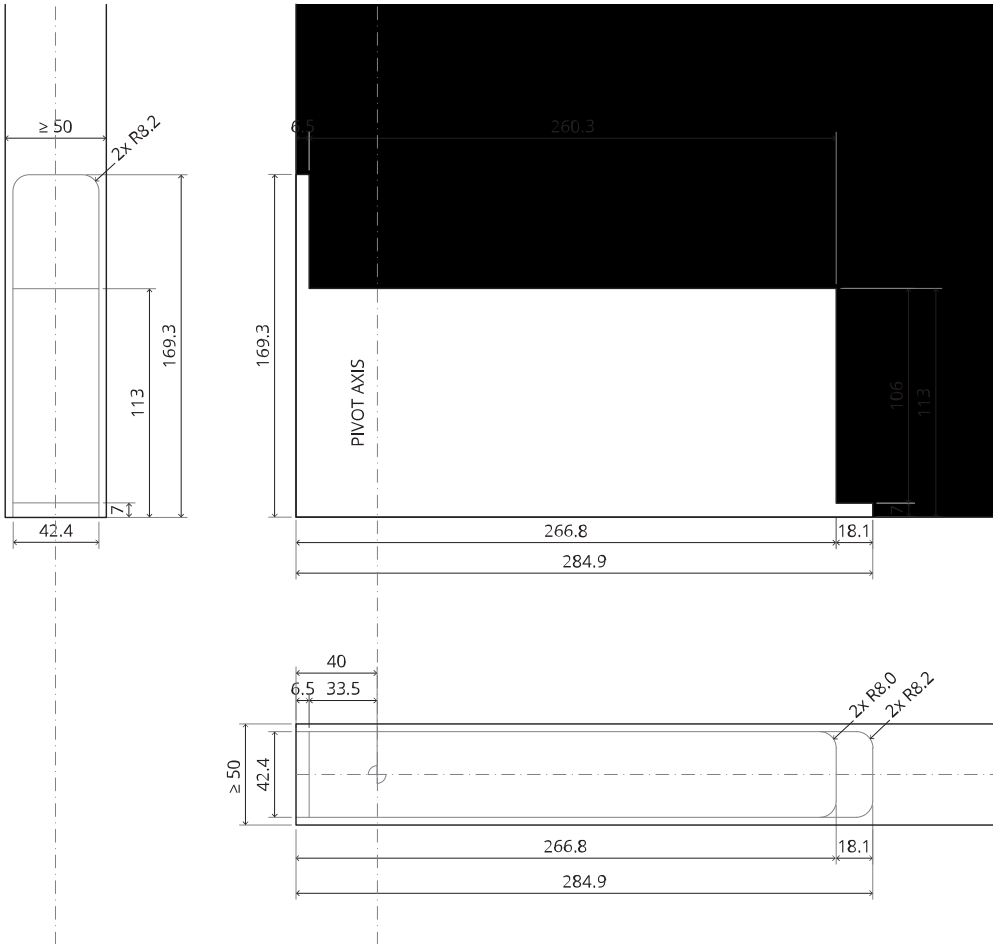

BP.M+.40.G.X.SS