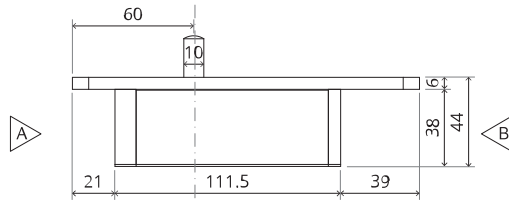

# TP.X.70.B.X.XX

Side view A with pin turned in

Side view A with pin turned out

Top view

Front view

Bottom view

Side view B

TP.X.TP-R.G.X. \_\_

## Mounting instructions

To.M

ø8 mm (5/16")

ø8 mm (5/16")

ø7.5 mm (19/64")

8 mm (5/16")

8 mm (5/16")

8 mm (5/16")