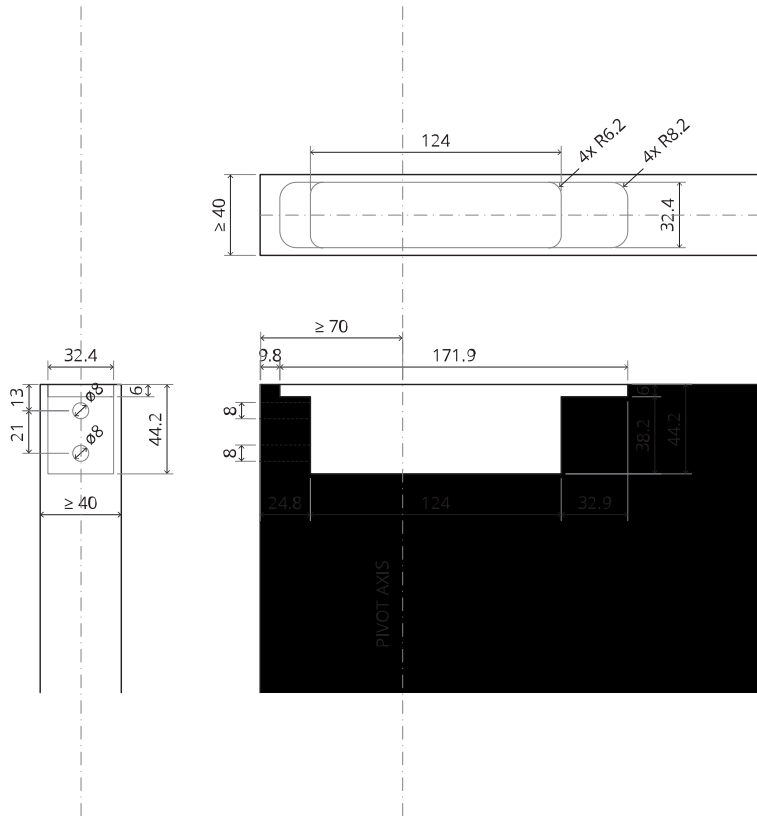

# TP.X.70.B.X.XX

Side view A with pin turned in

Side view A with pin turned out

Top view

Front view

Bottom view

Side view B

TP.X.TP-R.G.X. \_\_

## Mounting instructions

To.M

ø8 mm (5/16")

ø8 mm (5/16")

ø7.5 mm (19/64")

8 mm (5/16")

8 mm (5/16")

8 mm (5/16")