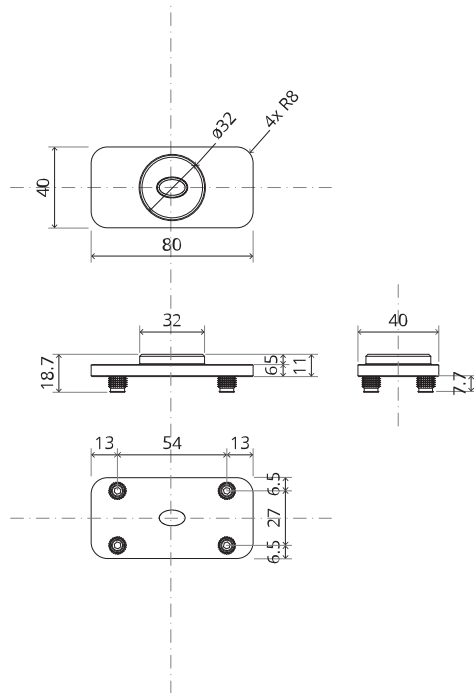

# TP.X.70.B.X.XX

Side view A with pin turned in

Side view A with pin turned out

Top view

Front view

Bottom view

Side view B

TP.X.TP-R.G.X. \_\_

## Mounting instructions

To.M

ø8 mm (5/16")

ø8 mm (5/16")

ø7.5 mm (19/64")

8 mm (5/16")

8 mm (5/16")

8 mm (5/16")

30 mm (13/16")

30 mm (13/16")

30 mm (13/16")

1

2

1

2

3