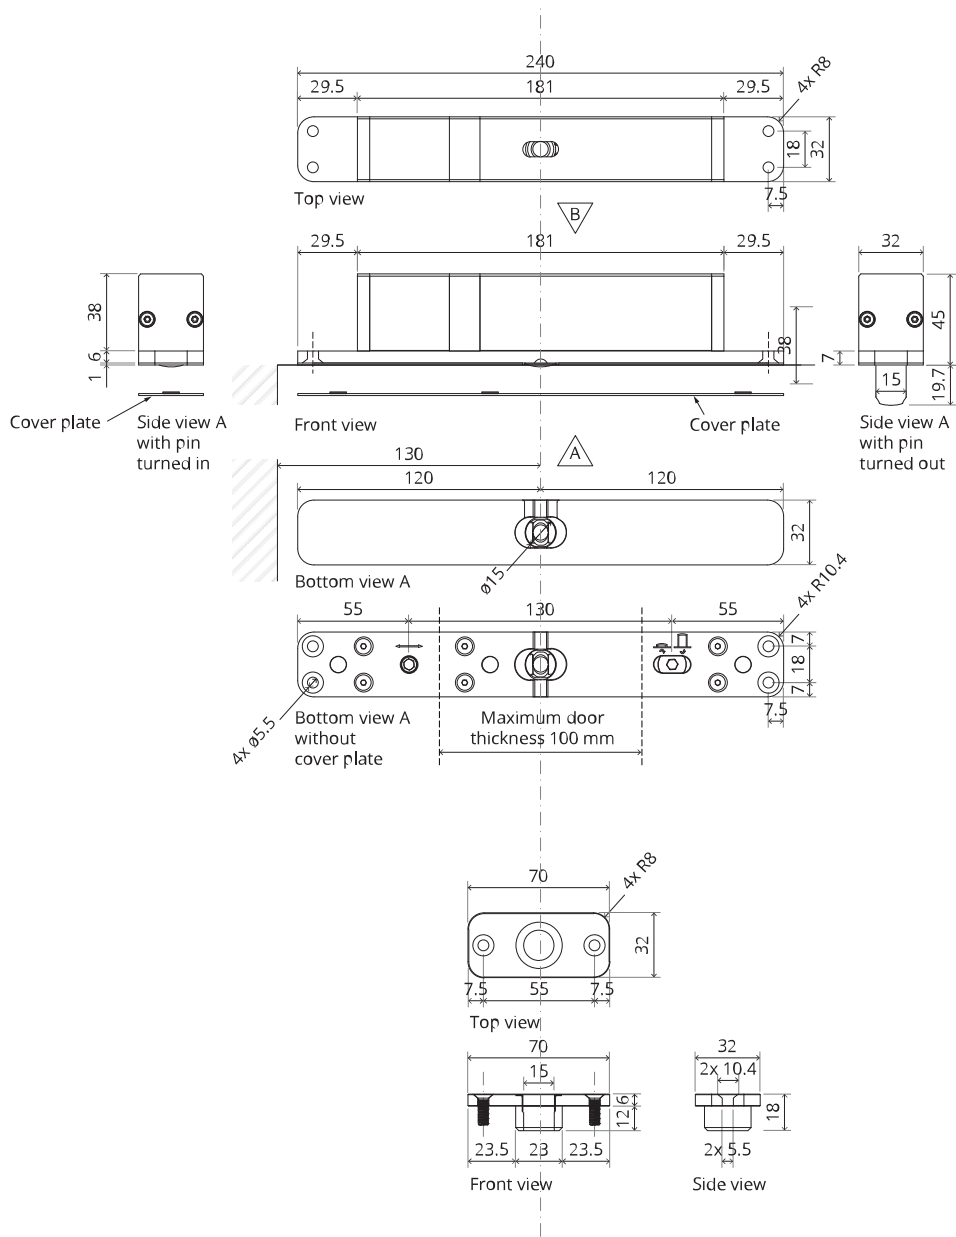

# TP.X.70.B.X.XX

Side view A with pin turned in

Side view A with pin turned out

Top view

Front view

Bottom view

Side view B

TP.X.TP-R.G.X. \_\_

## Mounting instructions

To.M

ø8 mm (5/16")

ø8 mm (5/16")

ø7.5 mm (19/64")

8 mm (5/16")

8 mm (5/16")

8 mm (5/16")