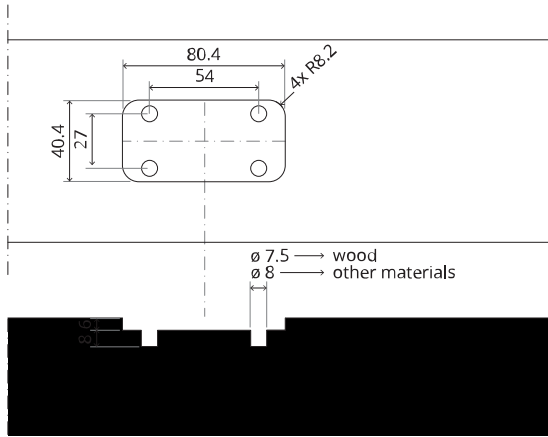

# TP.X.70.B.X.XX

Side view A with pin turned in

Side view A with pin turned out

Top view

Front view

Bottom view

Side view B

TP.X.TP-R.G.X. \_\_

## Mounting instructions

To.M

ø8 mm (5/16")

ø8 mm (5/16")

ø7.5 mm (19/64")

8 mm (5/16")

8 mm (5/16")

8 mm (5/16")