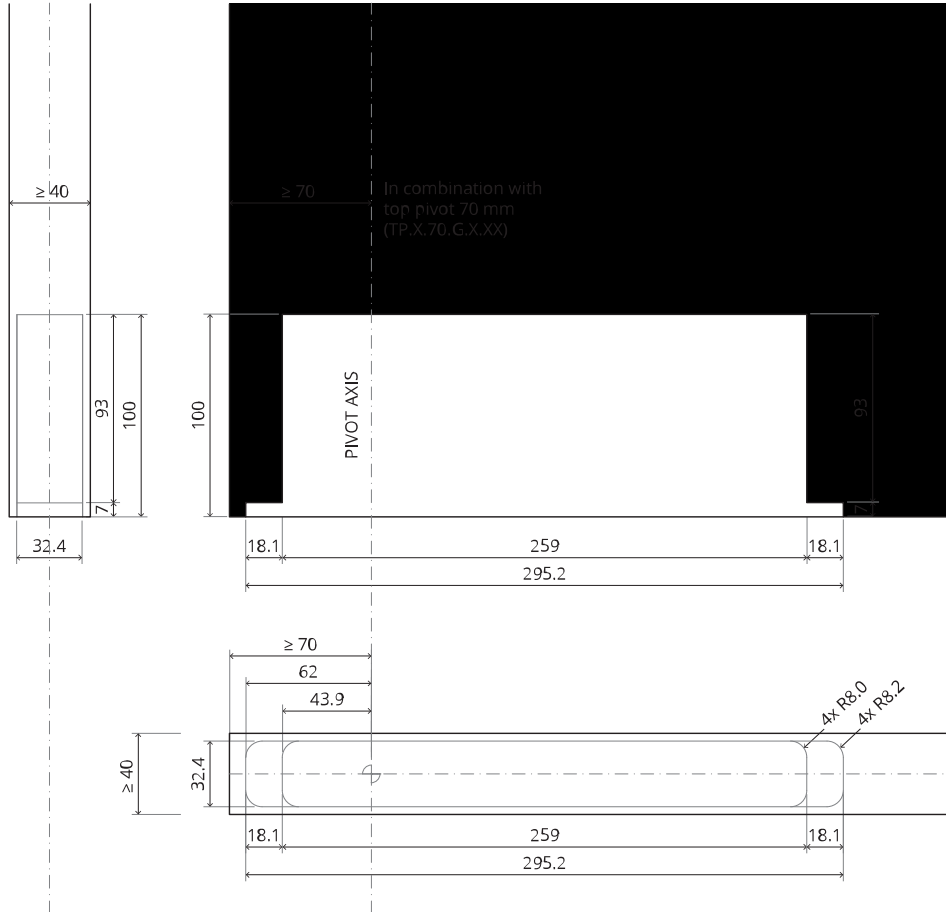

# TP.X.70.B.X.XX

Side view A with pin turned in

Side view A with pin turned out

Top view

Front view

Bottom view

Side view B

TP.X.TP-R.G.X. \_\_

## Mounting instructions

To.M

ø8 mm (5/16")

ø8 mm (5/16")

ø7.5 mm (19/64")

8 mm (5/16")

8 mm (5/16")

8 mm (5/16")