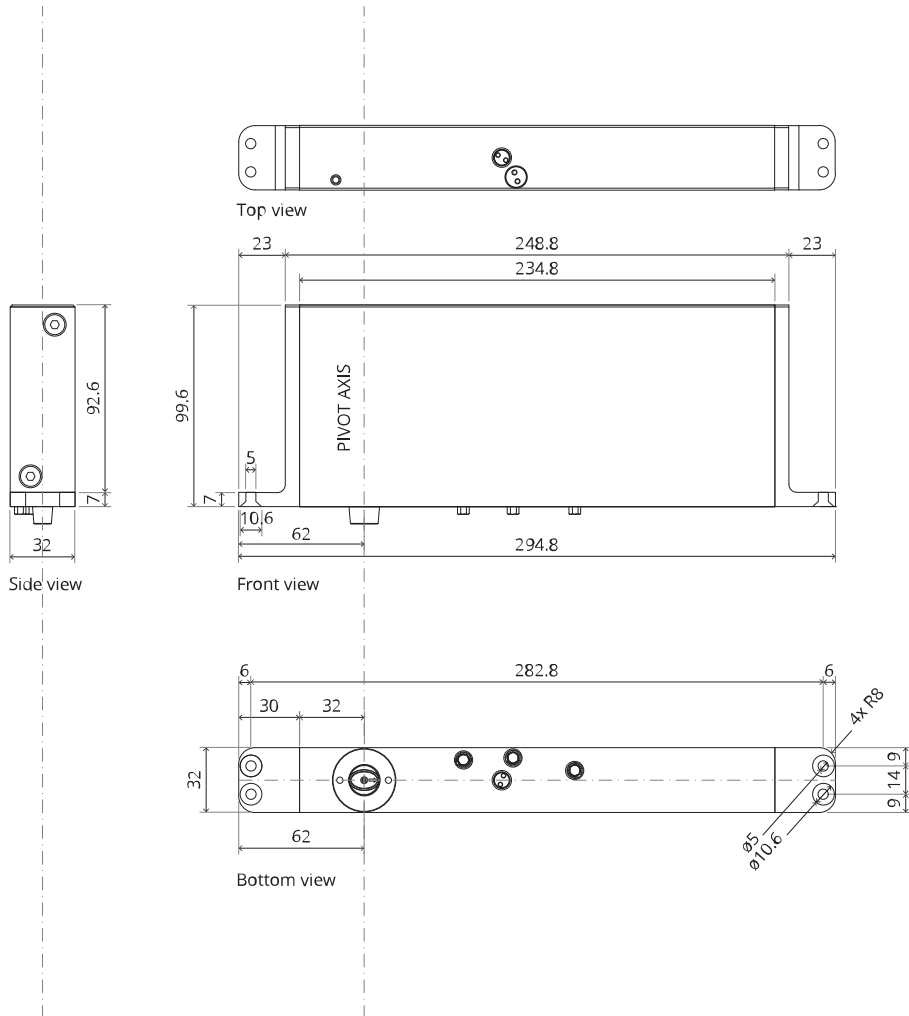

## Milling and mounting manual

FritsJurgens Set - 70 mm Class A - invisible

**FritsJurgens®**

# TP.X.70.B.X.XX

Side view A with pin turned in

Side view A with pin turned out

Top view

Front view

Bottom view

Side view B

TP.X.TP-R.G.X. \_\_

## Mounting instructions

To.M

ø8 mm (5/16")

ø8 mm (5/16")

ø7.5 mm (19/64")

8 mm (5/16")

8 mm (5/16")

8 mm (5/16")