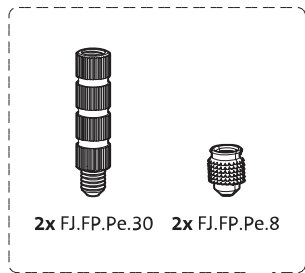

## Mounting instructions

To.M

ø8 mm (5/16")

ø8 mm (5/16")

ø7.5 mm (19/64")

8 mm (5/16")

8 mm (5/16")

8 mm (5/16")