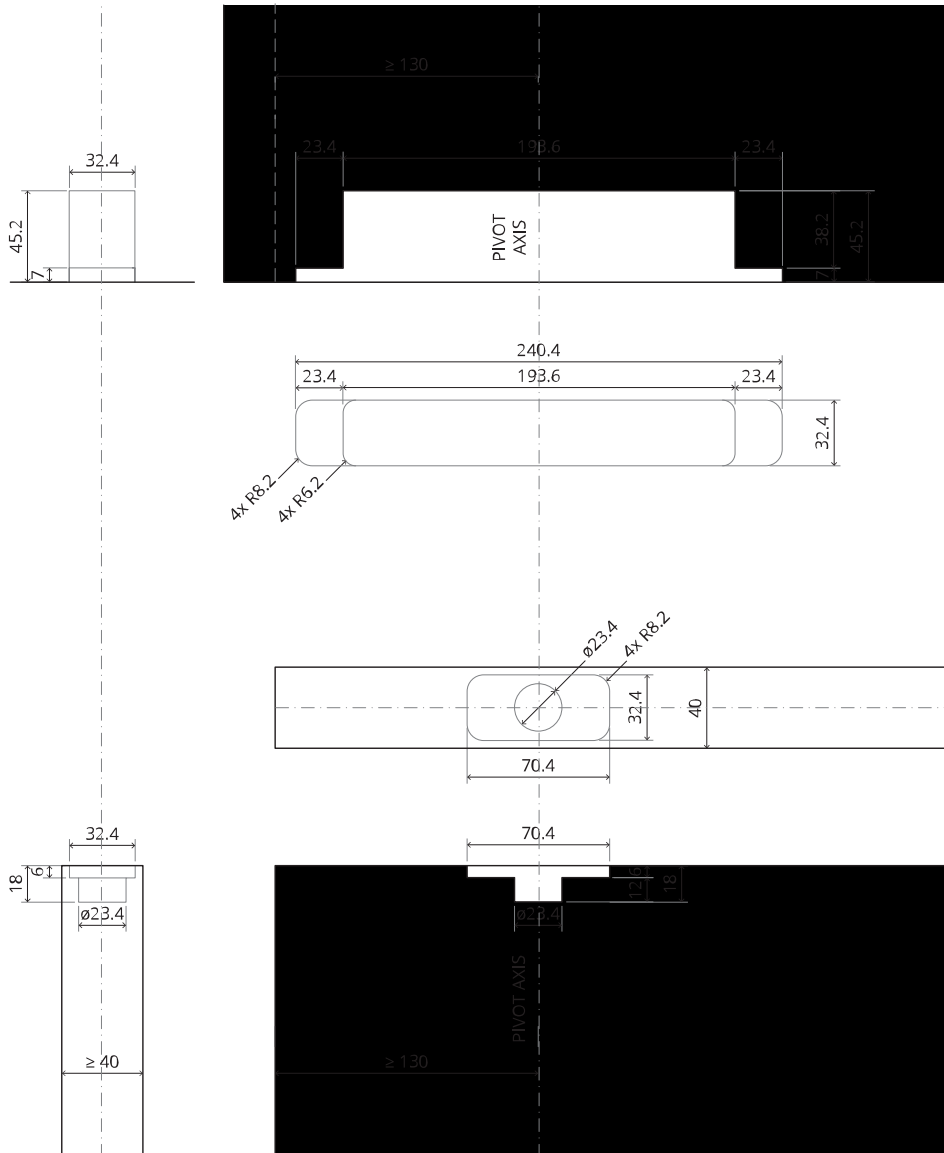

# TP.X.70.B.X.XX

Side view A with pin turned in

Side view A with pin turned out

Top view

Front view

Bottom view

Side view B

TP.X.TP-R.G.X. \_\_

## Mounting instructions

To.M

ø8 mm (5/16")

ø8 mm (5/16")

ø7.5 mm (19/64")

8 mm (5/16")

8 mm (5/16")

8 mm (5/16")