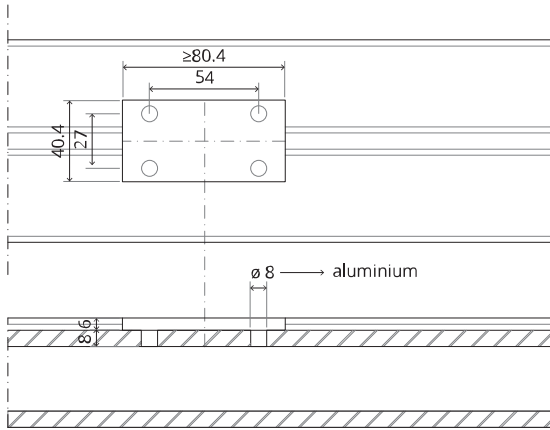

FP.M.X.X.FS.SS