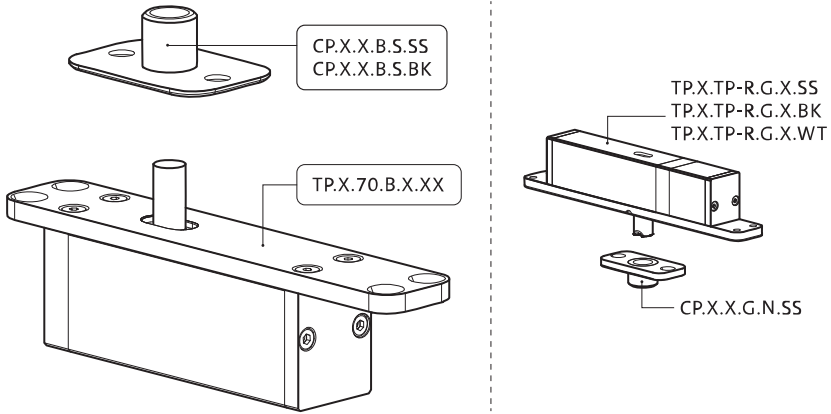

## Milling and mounting manual

FritsJurgens Set - 70 mm Class A - invisible

**FritsJurgens®**

## Mounting instructions

To.M

ø8 mm (5/16")

ø8 mm (5/16")

ø7.5 mm (19/64")

8 mm (5/16")

8 mm (5/16")

8 mm (5/16")