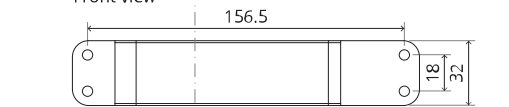

# TP.X.70.B.X.XX

Side view A with pin turned in

Side view A with pin turned out

Top view

Front view

Bottom view

Side view B

TP.X.TP-R.G.X. \_\_

## Mounting instructions

To.M

ø8 mm (5/16")

ø8 mm (5/16")

ø7.5 mm (19/64")

8 mm (5/16")

8 mm (5/16")

8 mm (5/16")