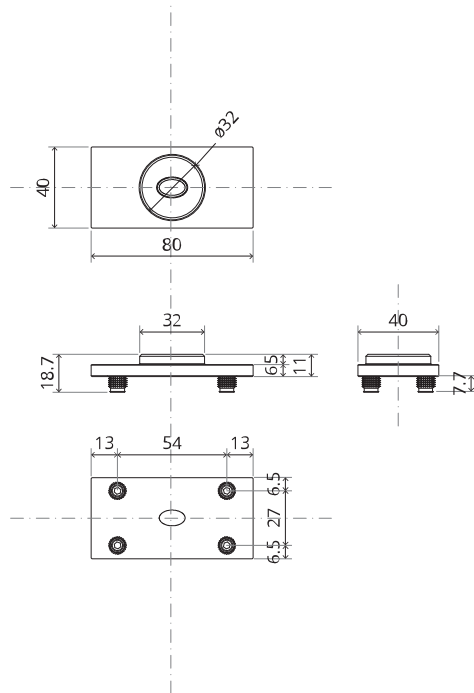

FP.M.X.X.FS.SS