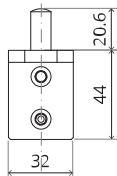

# TP.X.70.B.X.XX

Side view A with pin turned in

Side view A with pin turned out

Top view

Front view

Bottom view

Side view B

TP.X.TP-R.G.X. \_\_

## Mounting instructions

To.M

ø8 mm (5/16")

ø8 mm (5/16")

ø7.5 mm (19/64")

8 mm (5/16")

8 mm (5/16")

8 mm (5/16")