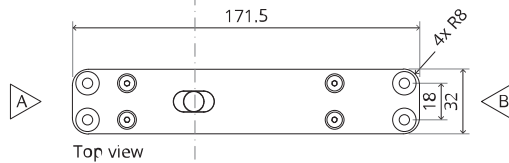

# TP.X.70.B.X.XX

Side view A with pin turned in

Side view A with pin turned out

Top view

Front view

Bottom view

Side view B

TP.X.TP-R.G.X. \_\_

## Mounting instructions

To.M

ø8 mm (5/16")

ø8 mm (5/16")

ø7.5 mm (19/64")

8 mm (5/16")

8 mm (5/16")

8 mm (5/16")