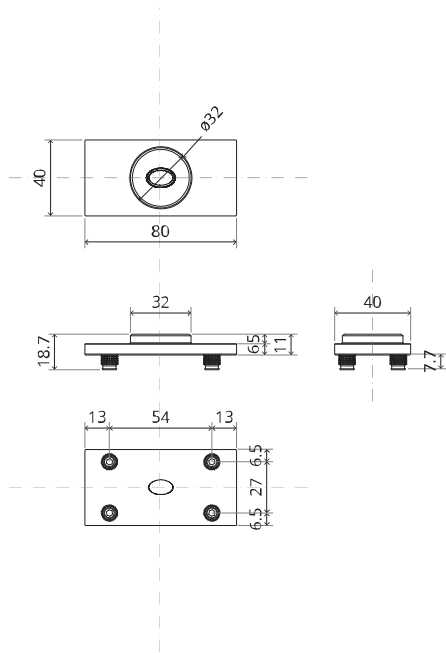

System One

Milling and mounting manual

FritsJurgens Set - 40 mm Class G - stainless steel

FritsJurgens®

Milling instructions

BP.One.40.G.X.SS

TP.X.40.G.X.SS

FP.M.X.X.FS.SS

2x FJ.FP.Pe.30 2x FJ.FP.Pe.8

MT.1Fx.Mount

To.M

ø8 mm (5/16")

ø8 mm (5/16")

ø7.5 mm (19/64")

8 mm (5/16")

8 mm (5/16")

8 mm (5/16")

30 mm (13/16")

30 mm (13/16")

30 mm (13/16")

1

2

1

2