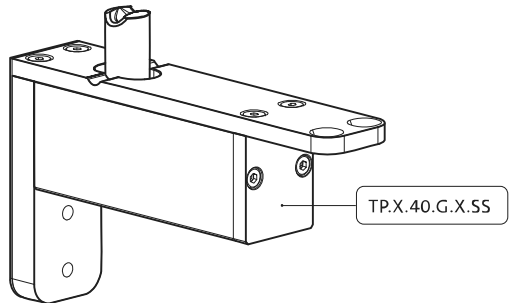

System One

Milling and mounting manual

FritsJurgens Set - 40 mm Class G - stainless steel

FritsJurgens®

Milling instructions

BP.One.40.G.X.SS

TP.X.40.G.X.SS

FP.M.X.X.FS.SS

2x FJ.FP.Pe.30 2x FJ.FP.Pe.8

MT.1Fx.Mount

To.M

ø8 mm (5/16")

ø8 mm (5/16")

ø7.5 mm (19/64")

8 mm (5/16")

8 mm (5/16")