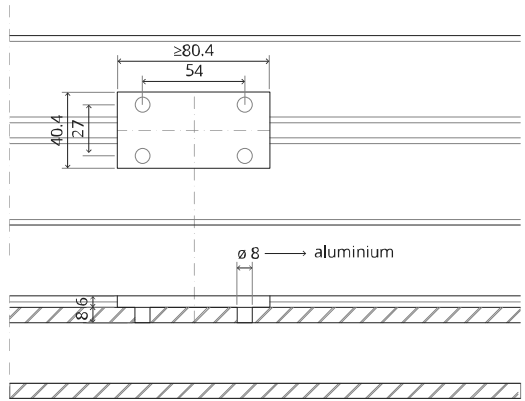

System One

Milling and mounting manual

FritsJurgens Set - 40 mm Class G - stainless steel

FritsJurgens®

Milling instructions

BP.One.40.G.X.SS

TP.X.40.G.X.SS

FP.M.X.X.FS.SS

2x FJ.FP.Pe.30 2x FJ.FP.Pe.8

MT.1Fx.Mount

To.M

ø8 mm (5/16")

ø8 mm (5/16")

ø7.5 mm (19/64")

8 mm (5/16")

8 mm (5/16")

8 mm (5/16")

30 mm (13/16")

30 mm (13/16")

30 mm (13/16")

1

2

1

2