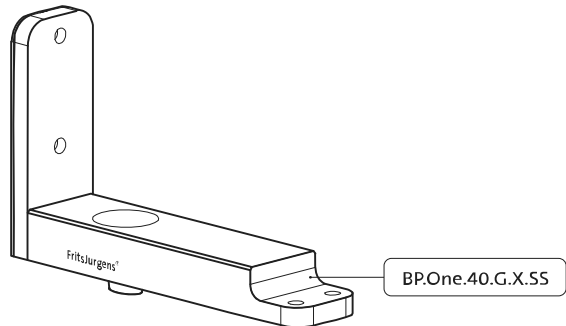

System One

Milling and mounting manual

FritsJurgens Set - 40 mm Class G - stainless steel

FritsJurgens®

Milling instructions

BP.One.40.G.X.SS

TP.X.40.G.X.SS

FP.M.X.X.FS.SS