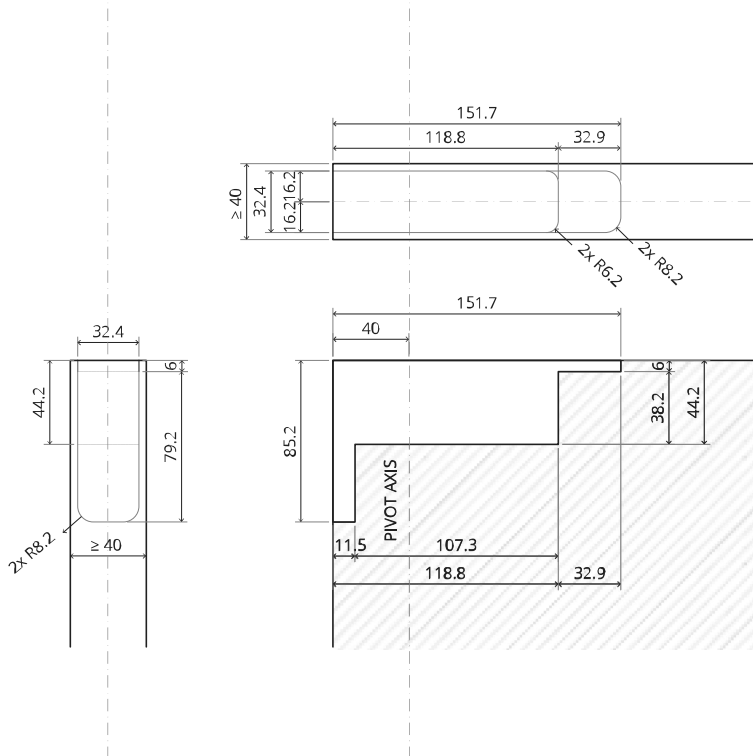

System One

Milling and mounting manual

FritsJurgens Set - 40 mm Class G - stainless steel

FritsJurgens®

Milling instructions

BP.One.40.G.X.SS

TP.X.40.G.X.SS

FP.M.X.X.FS.SS

2x FJ.FP.Pe.30 2x FJ.FP.Pe.8

MT.1Fx.Mount

To.M

ø8 mm (5/16")

ø8 mm (5/16")

ø7.5 mm (19/64")

8 mm (5/16")

8 mm (5/16")

8 mm (5/16")

30 mm (13/16")

30 mm (13/16")

30 mm (13/16")

1

2

1

2