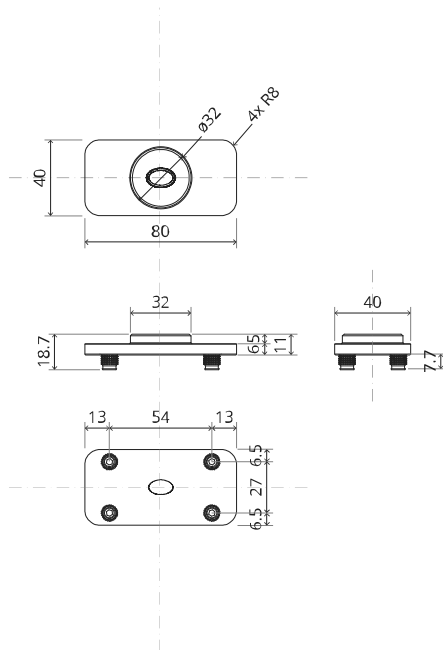

FP.M.X.X.FR.SS