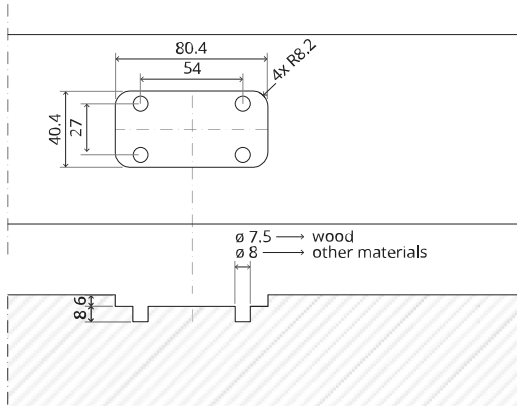

FP.M.X.X.FR.SS