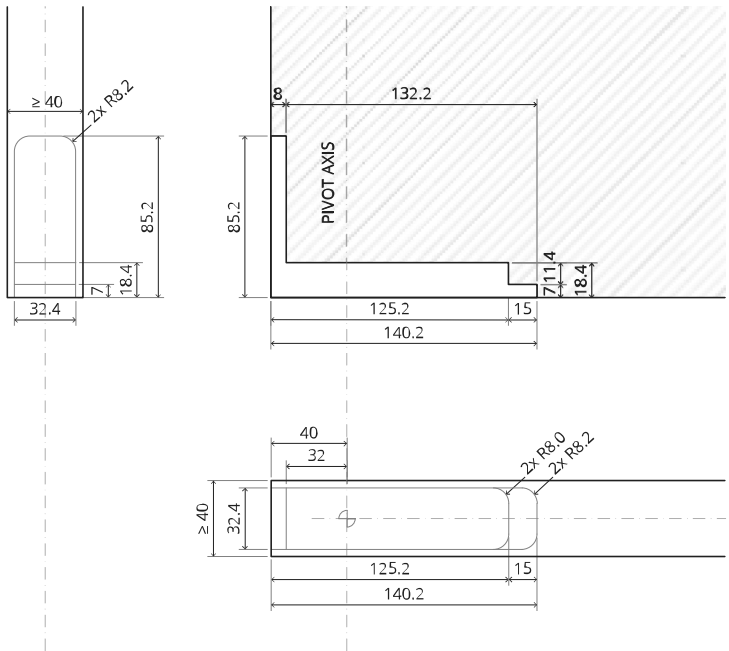

System One

Milling and mounting manual

FritsJurgens Set - 40 mm Class G - stainless steel

FritsJurgens®

Milling instructions

BP.One.40.G.X.SS

TP.X.40.G.X.SS

FP.M.X.X.FS.SS

2x FJ.FP.Pe.30 2x FJ.FP.Pe.8

MT.1Fx.Mount

To.M

ø8 mm (5/16")

ø8 mm (5/16")

ø7.5 mm (19/64")

8 mm (5/16")

8 mm (5/16")

8 mm (5/16")

30 mm (13/16")

30 mm (13/16")

30 mm (13/16")

1

2

1

2