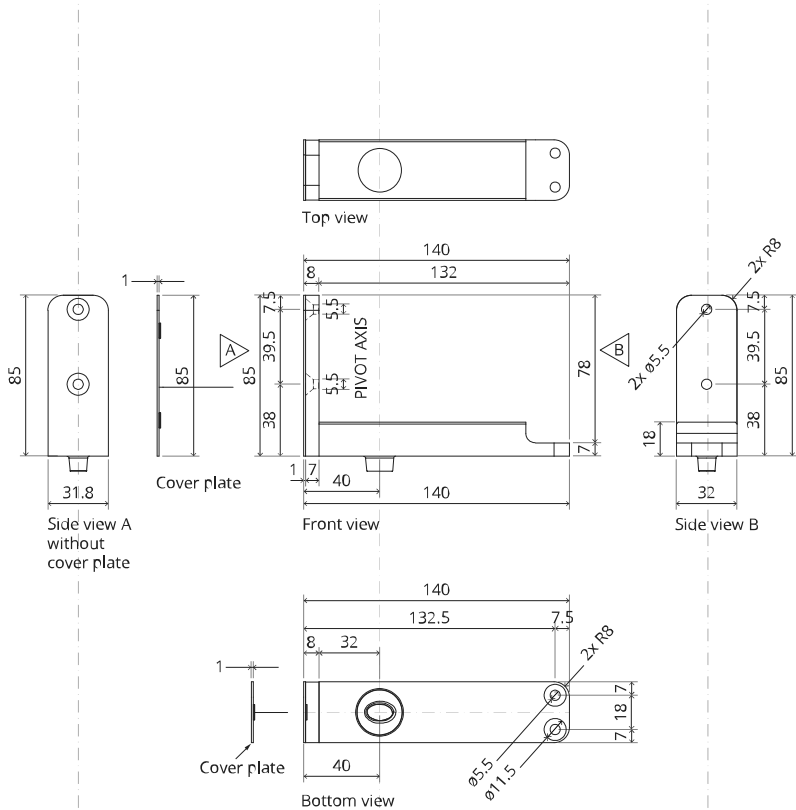

System One

Milling and mounting manual

FritsJurgens Set - 40 mm Class G - stainless steel

FritsJurgens®

Milling instructions

BP.One.40.G.X.SS

TP.X.40.G.X.SS

FP.M.X.X.FS.SS

2x FJ.FP.Pe.30 2x FJ.FP.Pe.8

MT.1Fx.Mount

To.M

ø8 mm (5/16")

ø8 mm (5/16")

ø7.5 mm (19/64")

8 mm (5/16")

8 mm (5/16")

8 mm (5/16")

30 mm (13/16")

30 mm (13/16")

30 mm (13/16")

1

2

1

2