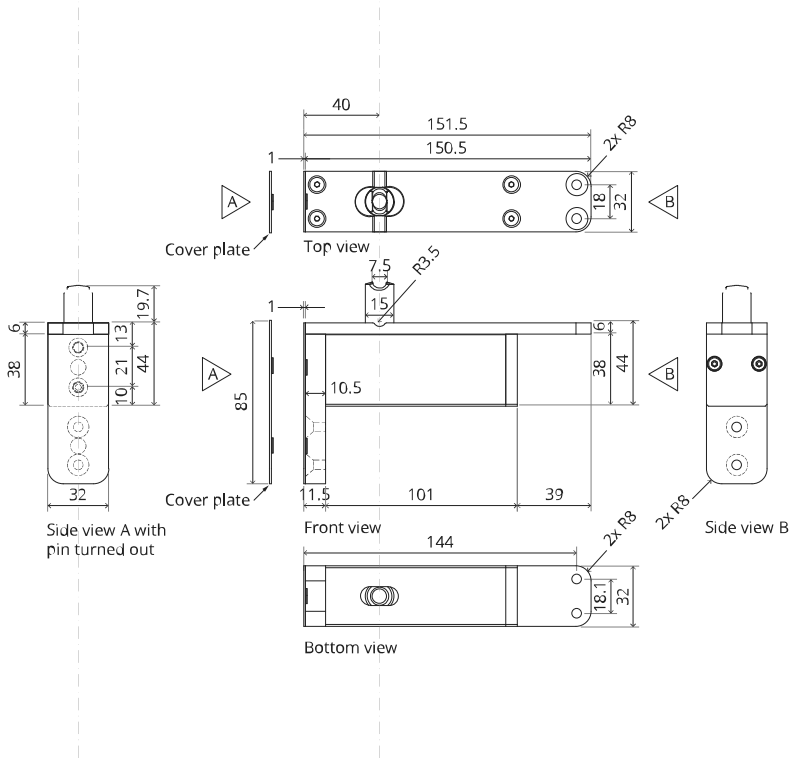

System One

Milling and mounting manual

FritsJurgens Set - 40 mm Class G - stainless steel

FritsJurgens®

Milling instructions

BP.One.40.G.X.SS

TP.X.40.G.X.SS

FP.M.X.X.FS.SS

2x FJ.FP.Pe.30 2x FJ.FP.Pe.8

MT.1Fx.Mount

To.M

ø8 mm (5/16")

ø8 mm (5/16")

ø7.5 mm (19/64")

8 mm (5/16")

8 mm (5/16")

8 mm (5/16")

30 mm (13/16")

30 mm (13/16")

30 mm (13/16")

1

2

1

2