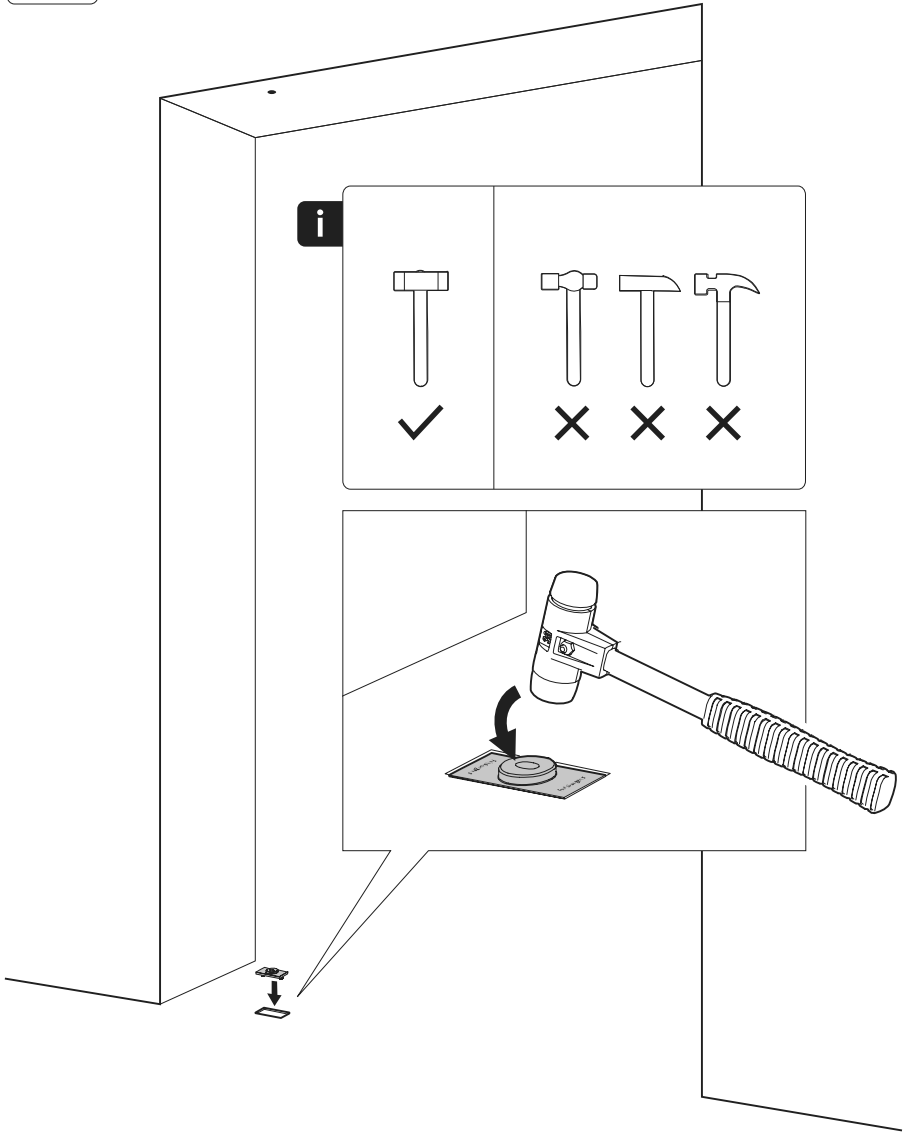

System One

Milling and mounting manual

FritsJurgens Set - 40 mm Class G - stainless steel

FritsJurgens®

Milling instructions

BP.One.40.G.X.SS

TP.X.40.G.X.SS

FP.M.X.X.FS.SS