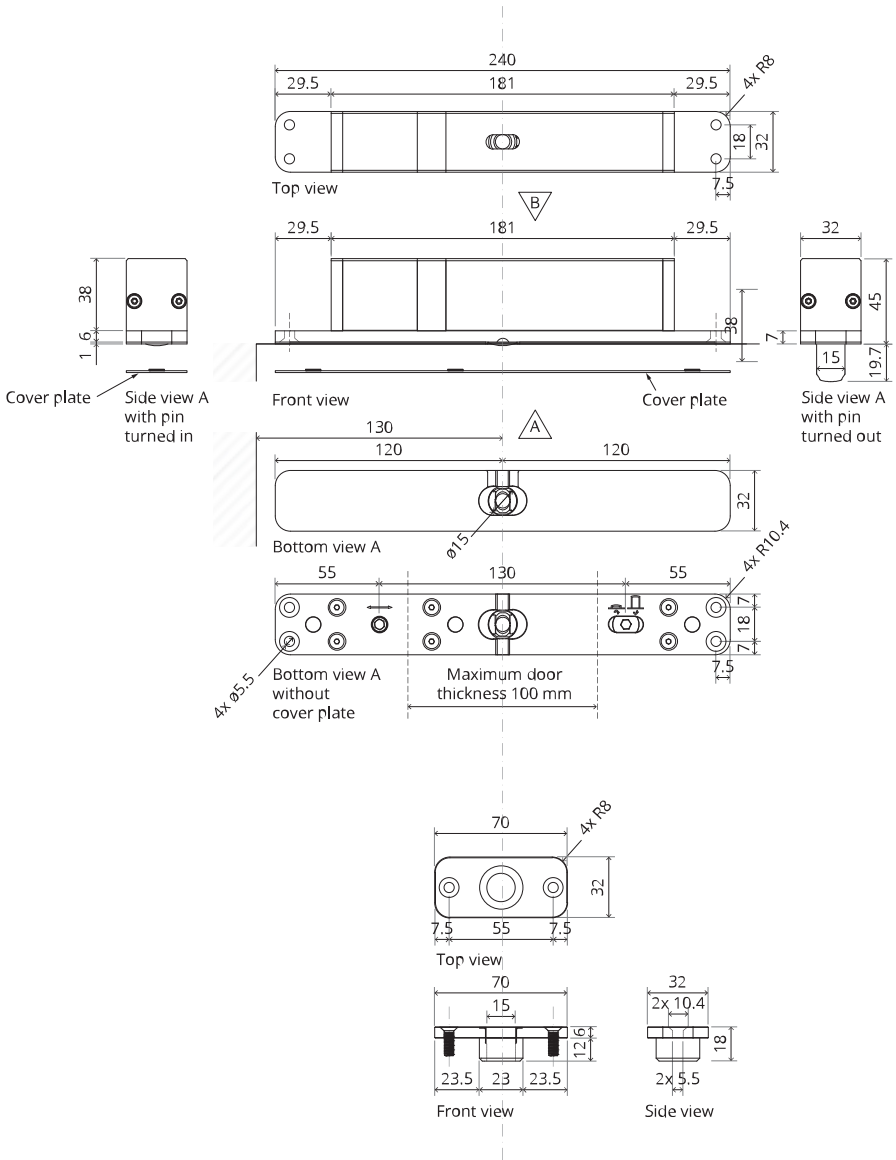

System One

Milling and mounting manual

FritsJurgens Set - 70 mm Class G - invisible

FritsJurgens®

Milling instructions

BP.One.70.G.X.XX

TP.X.70.G.X.XX

Side view A with pin turned in

Side view A with pin turned out

Top view

Front view

Side view B

Bottom view

TP.X.TP-R.G.X.

FP.M.X.X.FS.SS

FP.M.X.X.FR.SS

To.M

ø8 mm (5/16")

ø8 mm (5/16")

ø7.5 mm (19/64")

8 mm (5/16")

8 mm (5/16")

8 mm (5/16")

30 mm (13/16")

30 mm (13/16")

30 mm (13/16")

1

2

ø18 mm
(45/64 ")

ø18 mm
(45/64 ")

20 mm (25/32 ")

1