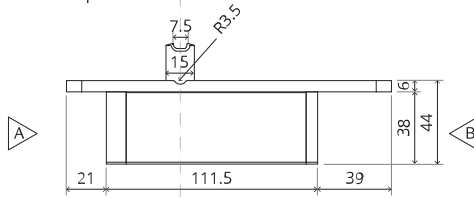

System One

Milling and mounting manual

FritsJurgens Set - 70 mm Class G - invisible

FritsJurgens®

Milling instructions

BP.One.70.G.X.XX

TP.X.70.G.X.XX

Side view A with pin turned in

Side view A with pin turned out

Top view

Front view

Side view B

Bottom view

TP.X.TP-R.G.X.

FP.M.X.X.FS.SS

FP.M.X.X.FR.SS

To.M

ø8 mm (5/16")

ø8 mm (5/16")

ø7.5 mm (19/64")

8 mm (5/16")

8 mm (5/16")

8 mm (5/16")

30 mm (13/16")

30 mm (13/16")

30 mm (13/16")

1

2

ø18 mm
(45/64 ")

ø18 mm
(45/64 ")

20 mm (25/32 ")

1