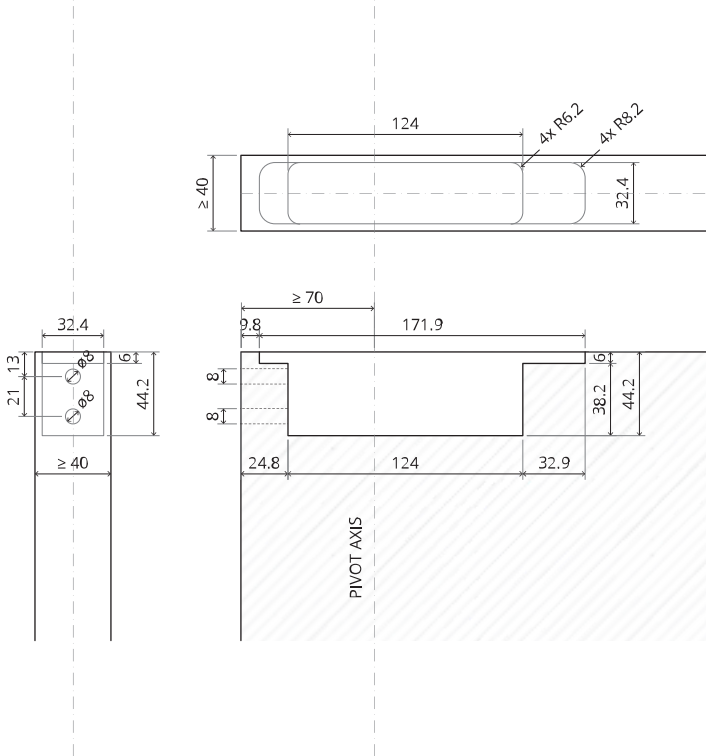

System One

Milling and mounting manual

FritsJurgens Set - 70 mm Class G - invisible

FritsJurgens®

Milling instructions

BP.One.70.G.X.XX

TP.X.70.G.X.XX

Side view A with pin turned in

Side view A with pin turned out

Top view

Front view

Side view B

Bottom view

TP.X.TP-R.G.X.

FP.M.X.X.FS.SS

FP.M.X.X.FR.SS

To.M

ø8 mm (5/16")

ø8 mm (5/16")

ø7.5 mm (19/64")

8 mm (5/16")

8 mm (5/16")

8 mm (5/16")

30 mm (13/16")

30 mm (13/16")

30 mm (13/16")

1

2

ø18 mm
(45/64 ")

ø18 mm
(45/64 ")

20 mm (25/32 ")

1