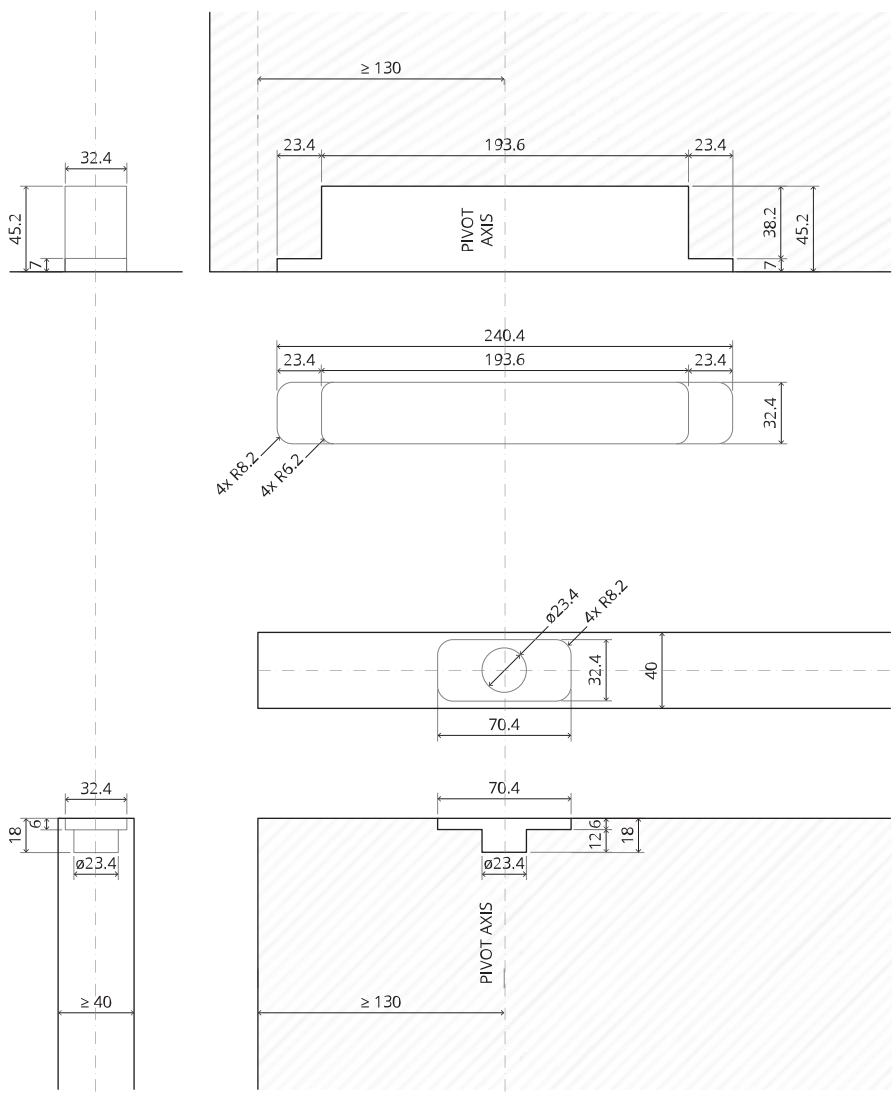

Side view A with pin turned out

Top view

Front view

Side view B

Bottom view

TP.X.TP-R.G.X.

FP.M.X.X.FS.SS

FP.M.X.X.FR.SS

Mounting instructions

FJ.MT.DT.M

FJ.MT.ZS

FJ.MT.AK3

FJ.MT.AK5x24

10x FJ.Tx.4.0x50.PKDD

FJ.Bit.Tx20

2x FJ.FP.Pe.30 2x FJ.FP.Pe.8

To.M

ø8 mm (5/16")

ø8 mm (5/16")

ø7.5 mm (19/64")

8 mm (5/16")

8 mm (5/16")

8 mm (5/16")

30 mm (13/16")

30 mm (13/16")

30 mm (13/16")

1

2

ø18 mm
(45/64 ")

ø18 mm
(45/64 ")

20 mm (25/32 ")

1