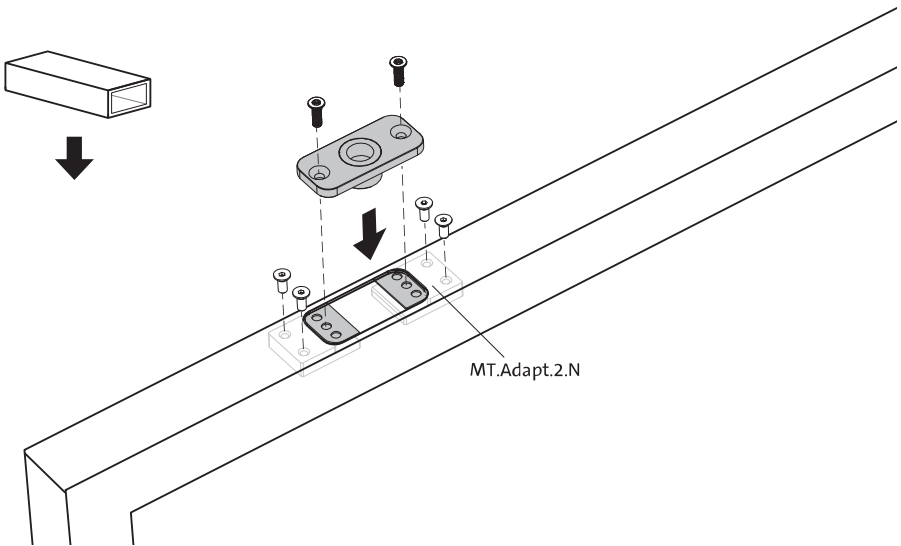

System One

Milling and mounting manual

FritsJurgens Set - 70 mm Class G - invisible

FritsJurgens®

Milling instructions

BP.One.70.G.X.XX

TP.X.70.G.X.XX

Side view A with pin turned in

Side view A with pin turned out

Top view

Front view

Side view B

Bottom view

TP.X.TP-R.G.X.

FP.M.X.X.FS.SS

FP.M.X.X.FR.SS