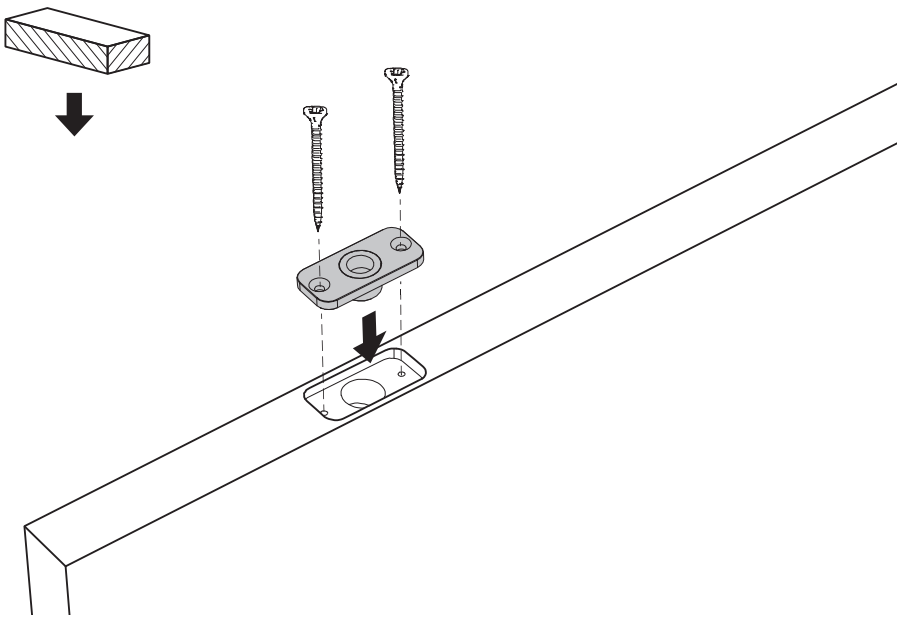

System One

Milling and mounting manual

FritsJurgens Set - 70 mm Class G - invisible

FritsJurgens®

Milling instructions

BP.One.70.G.X.XX

TP.X.70.G.X.XX

Side view A with pin turned in

Side view A with pin turned out

Top view

Front view

Side view B

Bottom view

TP.X.TP-R.G.X.

FP.M.X.X.FS.SS

FP.M.X.X.FR.SS

To.M

ø8 mm (5/16")

ø8 mm (5/16")

ø7.5 mm (19/64")

8 mm (5/16")

8 mm (5/16")

8 mm (5/16")

30 mm (13/16")

30 mm (13/16")

30 mm (13/16")

1

2

ø18 mm
(45/64 ")

ø18 mm
(45/64 ")

20 mm (25/32 ")

1