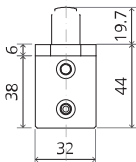

System One

Milling and mounting manual

FritsJurgens Set - 70 mm Class G - invisible

FritsJurgens®

Milling instructions

BP.One.70.G.X.XX

TP.X.70.G.X.XX

Side view A with pin turned in

Side view A with pin turned out

Top view

Front view

Side view B

Bottom view

TP.X.TP-R.G.X.

FP.M.X.X.FS.SS

FP.M.X.X.FR.SS

To.M

ø8 mm (5/16")

ø8 mm (5/16")

ø7.5 mm (19/64")

8 mm (5/16")

8 mm (5/16")

8 mm (5/16")

30 mm (13/16")

30 mm (13/16")

30 mm (13/16")

1

2

ø18 mm
(45/64 ")

ø18 mm
(45/64 ")

20 mm (25/32 ")

1