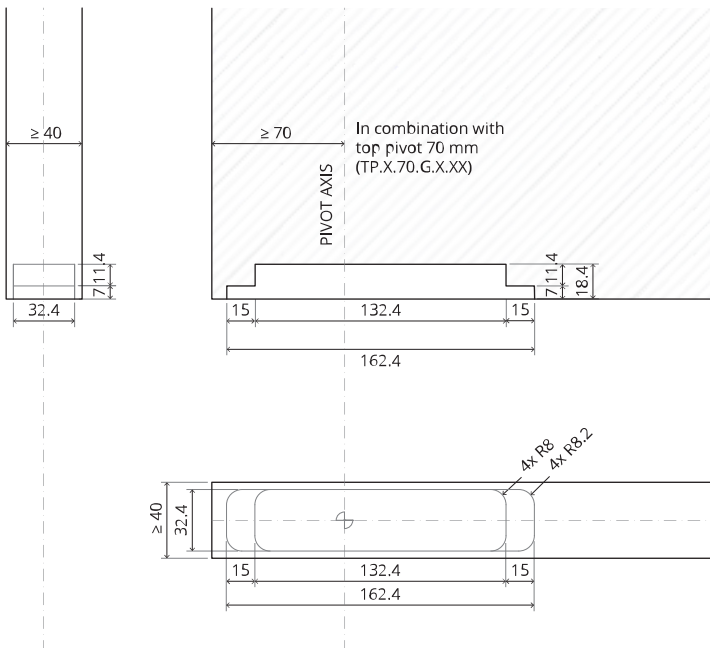

System One

Milling and mounting manual

FritsJurgens Set - 70 mm Class G - invisible

FritsJurgens®

Milling instructions

BP.One.70.G.X.XX

TP.X.70.G.X.XX

Side view A with pin turned in

Side view A with pin turned out

Top view

Front view

Side view B

Bottom view

TP.X.TP-R.G.X.

FP.M.X.X.FS.SS

FP.M.X.X.FR.SS

To.M

ø8 mm (5/16")

ø8 mm (5/16")

ø7.5 mm (19/64")

8 mm (5/16")

8 mm (5/16")

8 mm (5/16")

30 mm (13/16")

30 mm (13/16")

30 mm (13/16")

1

2

ø18 mm
(45/64 ")

ø18 mm
(45/64 ")

20 mm (25/32 ")

1