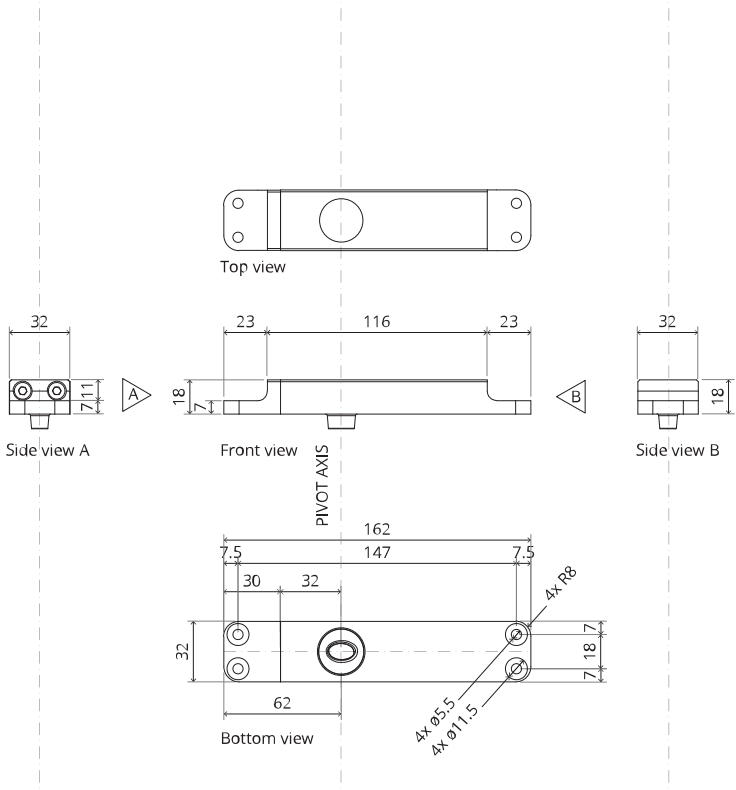

System One

Milling and mounting manual

FritsJurgens Set - 70 mm Class G - invisible

FritsJurgens®

Milling instructions

BP.One.70.G.X.XX

TP.X.70.G.X.XX

Side view A with pin turned in

Side view A with pin turned out

Top view

Front view

Side view B

Bottom view

TP.X.TP-R.G.X.

FP.M.X.X.FS.SS

FP.M.X.X.FR.SS

To.M

ø8 mm (5/16")

ø8 mm (5/16")

ø7.5 mm (19/64")

8 mm (5/16")

8 mm (5/16")

8 mm (5/16")

30 mm (13/16")

30 mm (13/16")

30 mm (13/16")

1

2

ø18 mm
(45/64 ")

ø18 mm
(45/64 ")

20 mm (25/32 ")

1