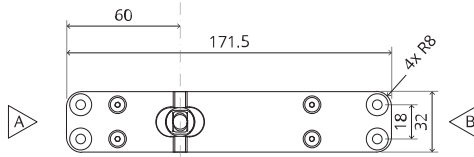

System One

Milling and mounting manual

FritsJurgens Set - 70 mm Class G - invisible

FritsJurgens®

Milling instructions

BP.One.70.G.X.XX

TP.X.70.G.X.XX

Side view A with pin turned in

Side view A with pin turned out

Top view

Front view

Side view B

Bottom view

TP.X.TP-R.G.X.

FP.M.X.X.FS.SS

FP.M.X.X.FR.SS

To.M

ø8 mm (5/16")

ø8 mm (5/16")

ø7.5 mm (19/64")

8 mm (5/16")

8 mm (5/16")

8 mm (5/16")

30 mm (13/16")

30 mm (13/16")

30 mm (13/16")

1

2

ø18 mm
(45/64 ")

ø18 mm
(45/64 ")

20 mm (25/32 ")

1