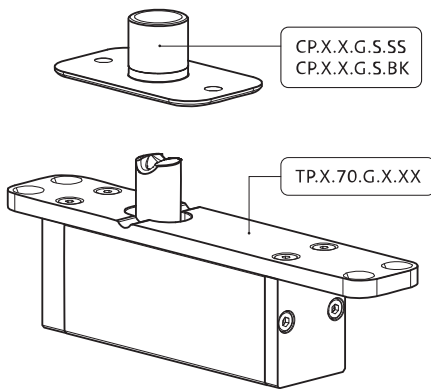

System One

Milling and mounting manual

FritsJurgens Set - 70 mm Class G - invisible

FritsJurgens®

Milling instructions

BP.One.70.G.X.XX

TP.X.70.G.X.XX

Side view A with pin turned in

Side view A with pin turned out

Top view

Front view

Side view B

Bottom view

TP.X.TP-R.G.X.

FP.M.X.X.FS.SS

FP.M.X.X.FR.SS

To.M

ø8 mm (5/16")

ø8 mm (5/16")

ø7.5 mm (19/64")

8 mm (5/16")

8 mm (5/16")

8 mm (5/16")

30 mm (13/16")

30 mm (13/16")

30 mm (13/16")

1

2

ø18 mm
(45/64 ")

ø18 mm
(45/64 ")

20 mm (25/32 ")

1