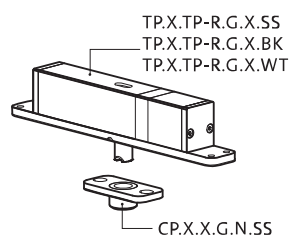

System One

Milling and mounting manual

FritsJurgens Set - 70 mm Class G - invisible

FritsJurgens®

Milling instructions

BP.One.70.G.X.XX

TP.X.70.G.X.XX

Side view A with pin turned in

Side view A with pin turned out

Top view

Front view

Side view B

Bottom view

TP.X.TP-R.G.X.

FP.M.X.X.FS.SS

FP.M.X.X.FR.SS

30 mm (13/16")

30 mm (13/16")

1

2

ø18 mm
(45/64 ")

ø18 mm
(45/64 ")

20 mm (25/32 ")

1