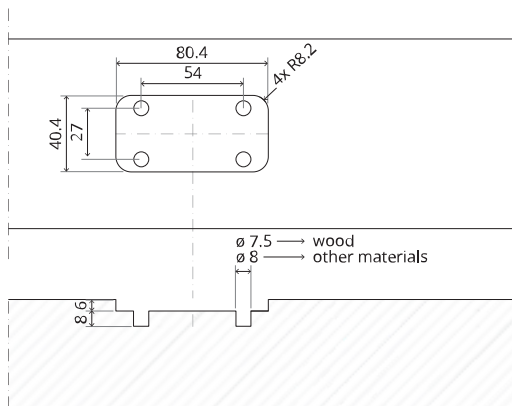

System One

Milling and mounting manual

FritsJurgens Set - 70 mm Class G - invisible

FritsJurgens®

Milling instructions

BP.One.70.G.X.XX

TP.X.70.G.X.XX

Side view A with pin turned in

Side view A with pin turned out

Top view

Front view

Side view B

Bottom view

TP.X.TP-R.G.X.

FP.M.X.X.FS.SS

FP.M.X.X.FR.SS

To.M

ø8 mm (5/16")

ø8 mm (5/16")

ø7.5 mm (19/64")

8 mm (5/16")

8 mm (5/16")

8 mm (5/16")

30 mm (13/16")

30 mm (13/16")

30 mm (13/16")

1

2

ø18 mm
(45/64 ")

ø18 mm
(45/64 ")

20 mm (25/32 ")

1