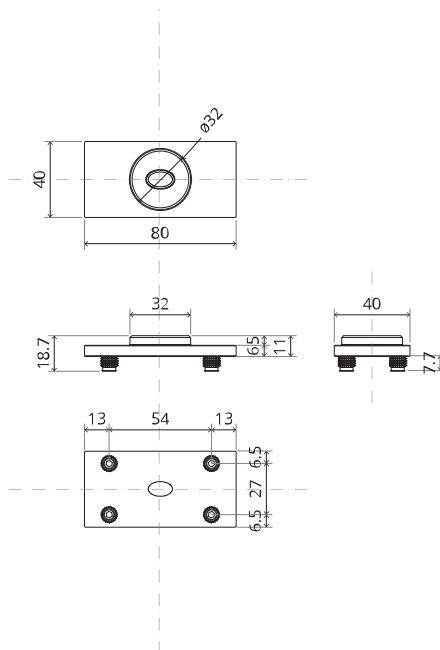

System One

Milling and mounting manual

FritsJurgens Set - 70 mm Class G - invisible

FritsJurgens®

Milling instructions

BP.One.70.G.X.XX

TP.X.70.G.X.XX

Side view A with pin turned in

Side view A with pin turned out

Top view

Front view

Side view B

Bottom view

TP.X.TP-R.G.X.

FP.M.X.X.FS.SS

FP.M.X.X.FR.SS

To.M

ø8 mm (5/16")

ø8 mm (5/16")

ø7.5 mm (19/64")

8 mm (5/16")

8 mm (5/16")

8 mm (5/16")

30 mm (13/16")

30 mm (13/16")

30 mm (13/16")

1

2

ø18 mm
(45/64 ")

ø18 mm
(45/64 ")

20 mm (25/32 ")

1