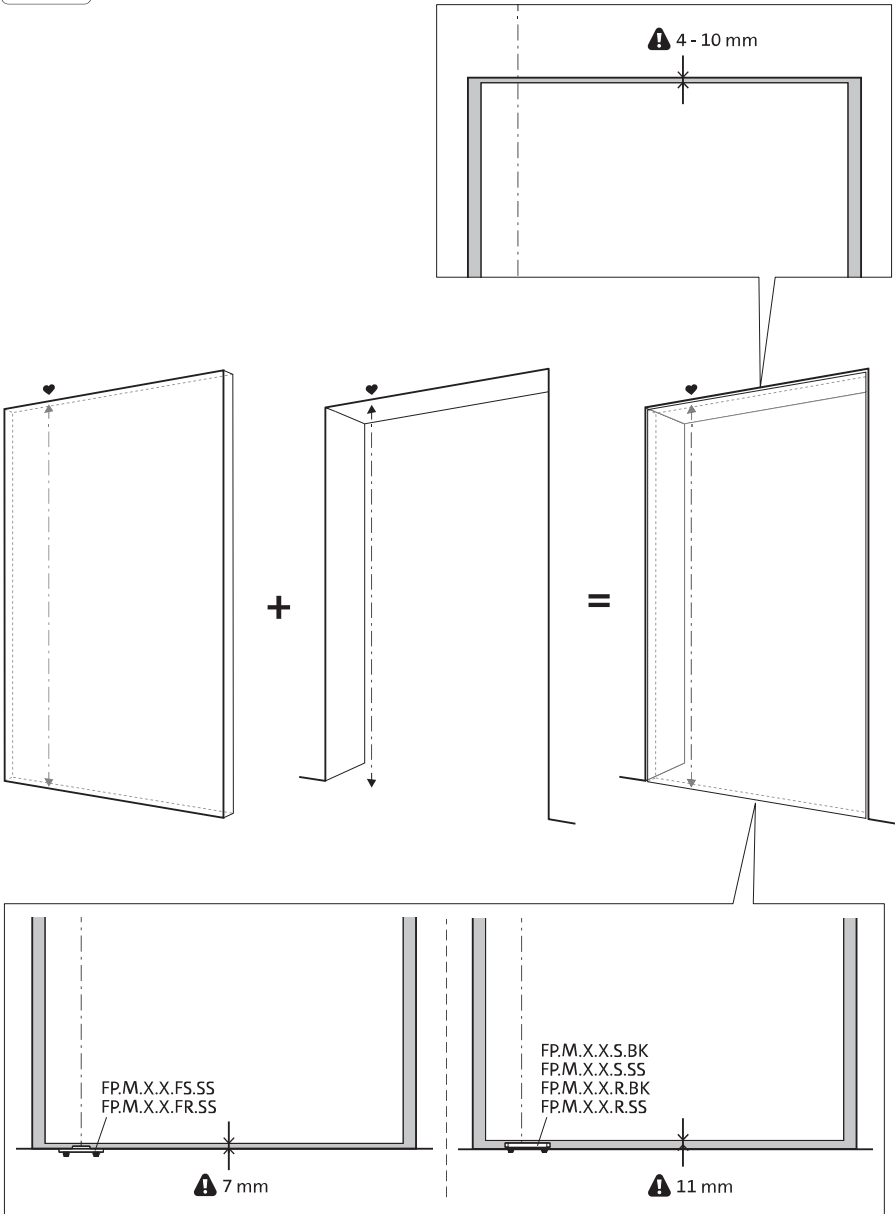

Side view A with pin turned out

Top view

Front view

Side view B

Bottom view

TP.X.TP-R.G.X.

FP.M.X.X.FS.SS

FP.M.X.X.FR.SS

To.M

ø8 mm (5/16")

ø8 mm (5/16")

ø7.5 mm (19/64")

8 mm (5/16")

8 mm (5/16")

8 mm (5/16")

30 mm (13/16")

30 mm (13/16")

30 mm (13/16")

1

2

ø18 mm
(45/64 ")

ø18 mm
(45/64 ")

20 mm (25/32 ")

1