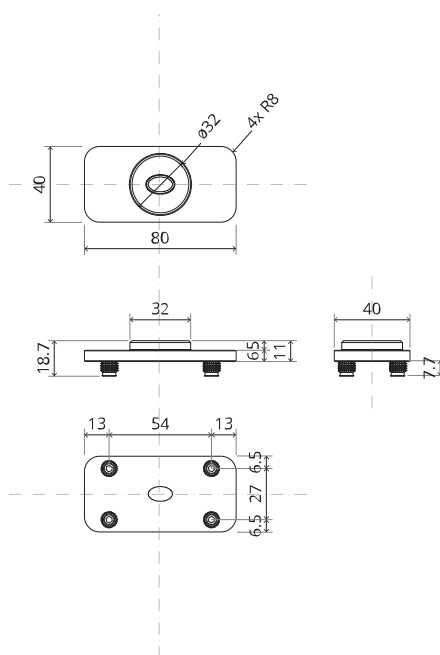

System One

Milling and mounting manual

FritsJurgens Set - 70 mm Class G - invisible

FritsJurgens®

Milling instructions

BP.One.70.G.X.XX

TP.X.70.G.X.XX

Side view A with pin turned in

Side view A with pin turned out

Top view

Front view

Side view B

Bottom view

TP.X.TP-R.G.X.

FP.M.X.X.FS.SS

FP.M.X.X.FR.SS

To.M

ø8 mm (5/16")

ø8 mm (5/16")

ø7.5 mm (19/64")

8 mm (5/16")

8 mm (5/16")

8 mm (5/16")

30 mm (13/16")

30 mm (13/16")

30 mm (13/16")

1

2

ø18 mm
(45/64 ")

ø18 mm
(45/64 ")

20 mm (25/32 ")

1