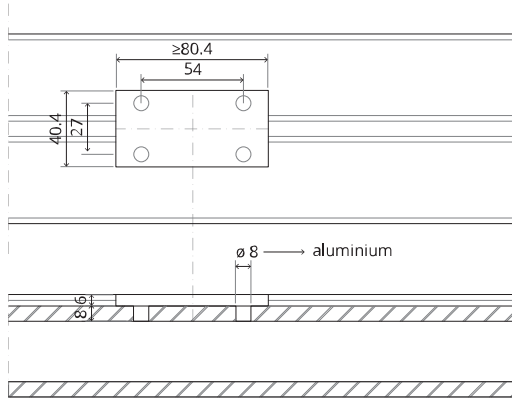

System One

Milling and mounting manual

FritsJurgens Set - 70 mm Class G - invisible

FritsJurgens®

Milling instructions

BP.One.70.G.X.XX

TP.X.70.G.X.XX

Side view A with pin turned in

Side view A with pin turned out

Top view

Front view

Side view B

Bottom view

TP.X.TP-R.G.X.

FP.M.X.X.FS.SS

FP.M.X.X.FR.SS

To.M

ø8 mm (5/16")

ø8 mm (5/16")

ø7.5 mm (19/64")

8 mm (5/16")

8 mm (5/16")

8 mm (5/16")

30 mm (13/16")

30 mm (13/16")

30 mm (13/16")

1

2

ø18 mm
(45/64 ")

ø18 mm
(45/64 ")

20 mm (25/32 ")

1