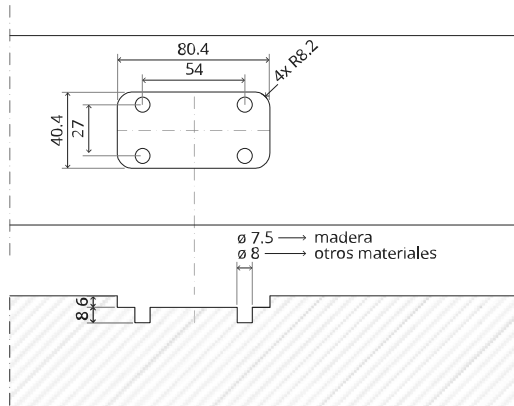

FP.M.X.X.FR.SS