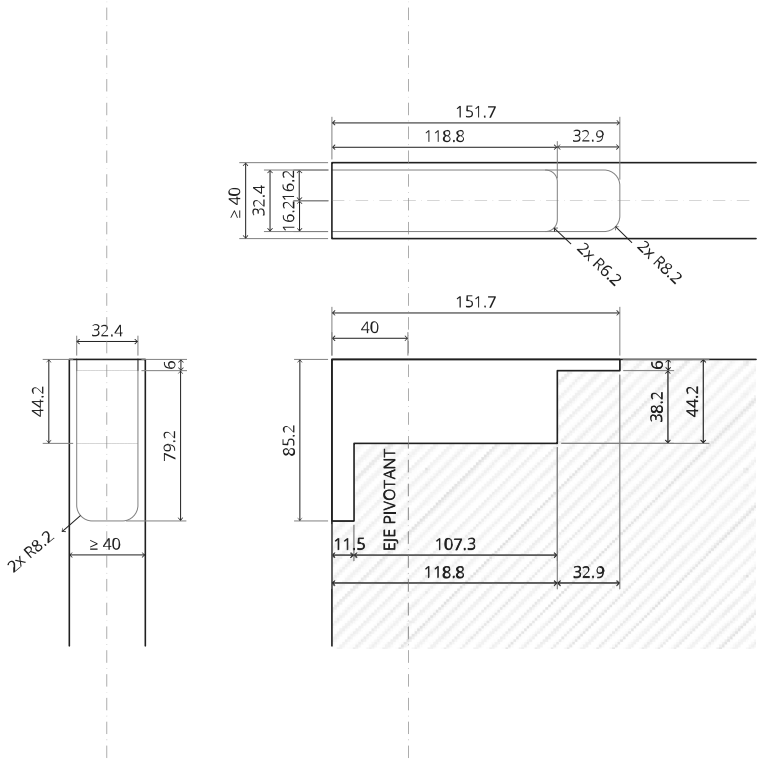

TP.X.40.B.X.SS