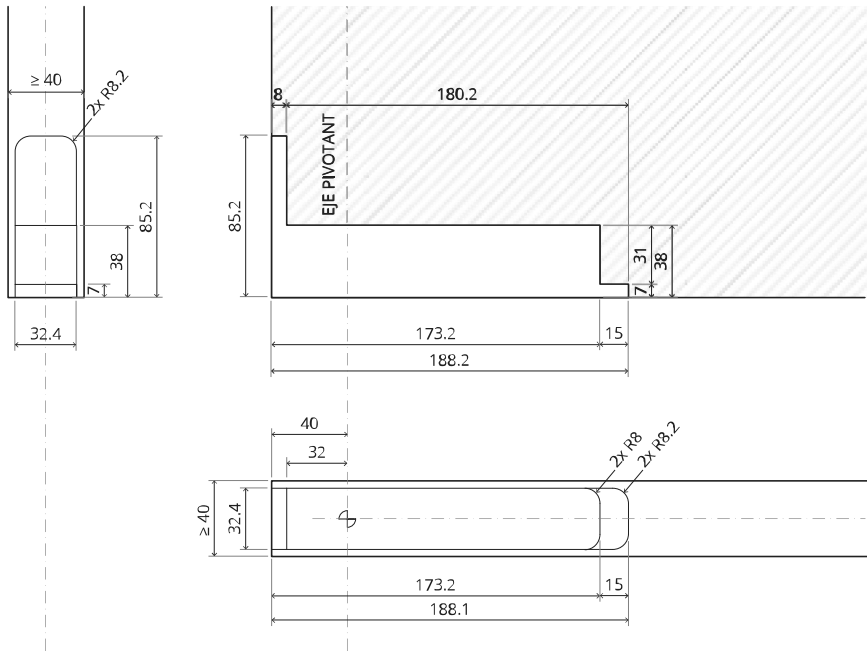

BP.Fx.40.A.X.SS