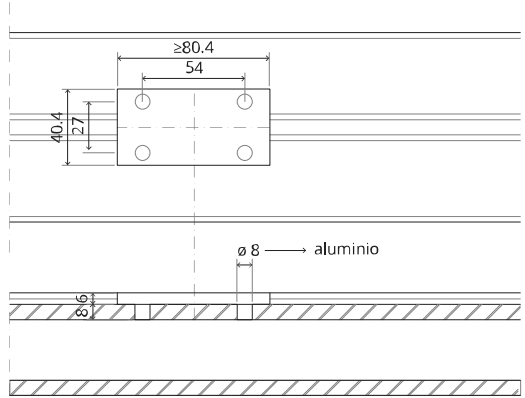

FP.M.X.X.FS.SS