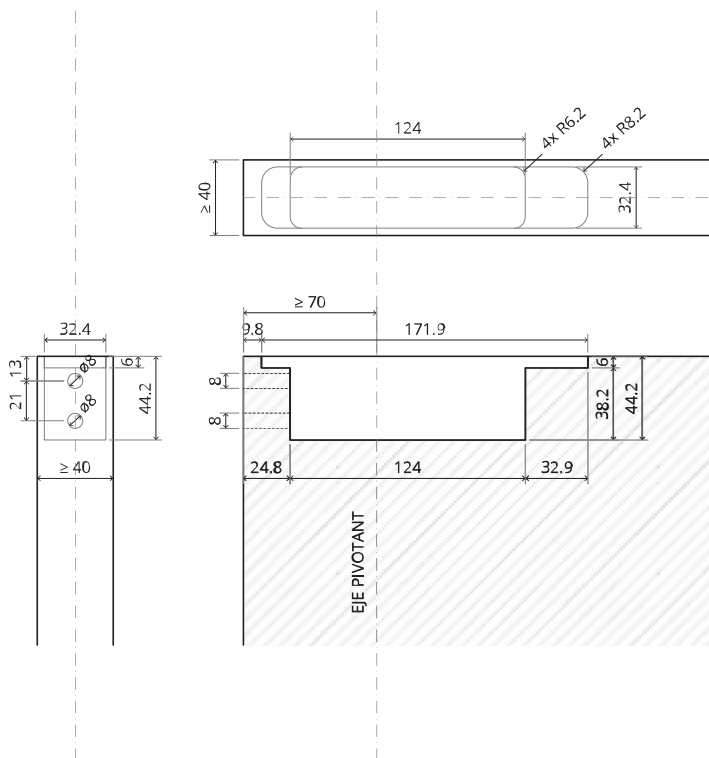

TP.X.70.B.X.XX