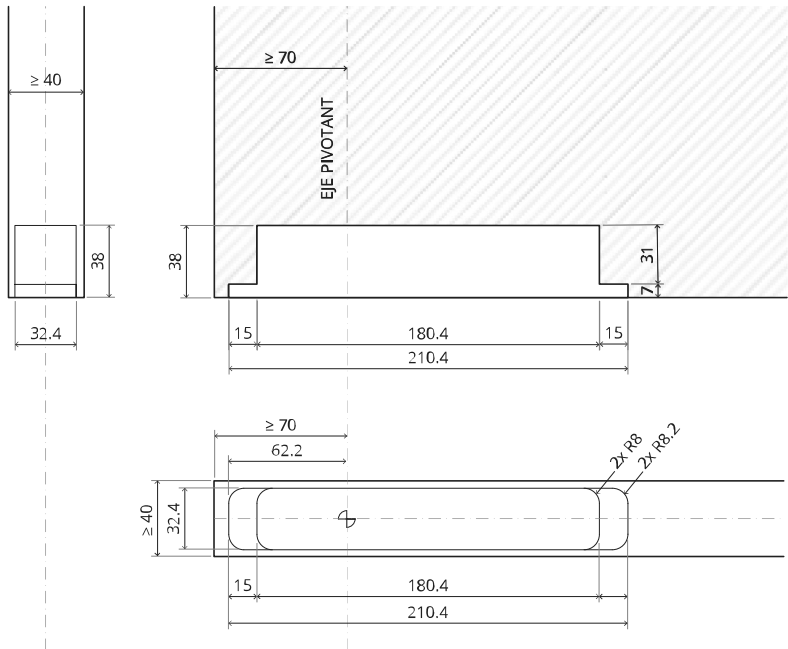

BP.Fx.70.A.X.XX