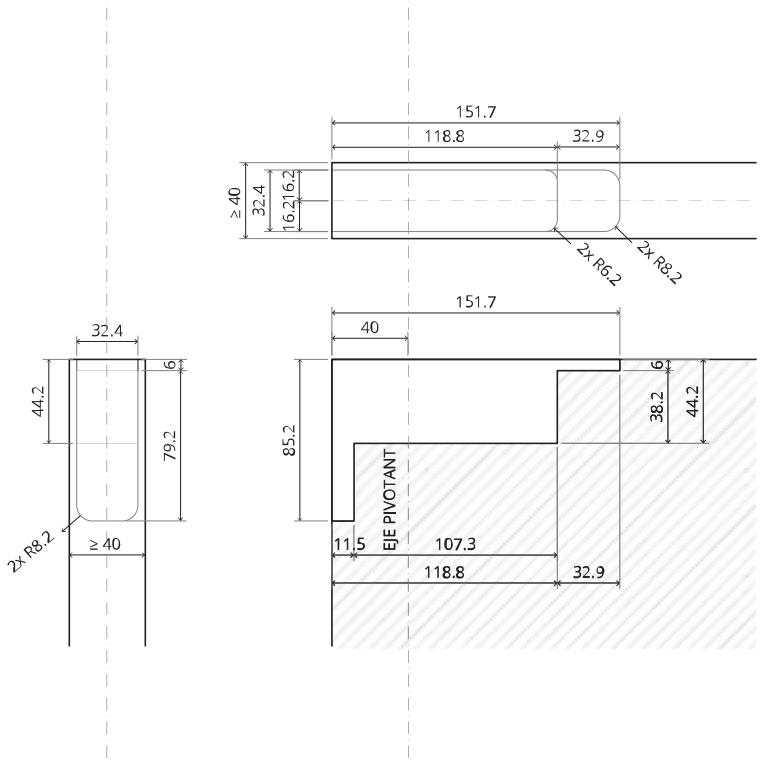

TP.X.40.B.X.SS