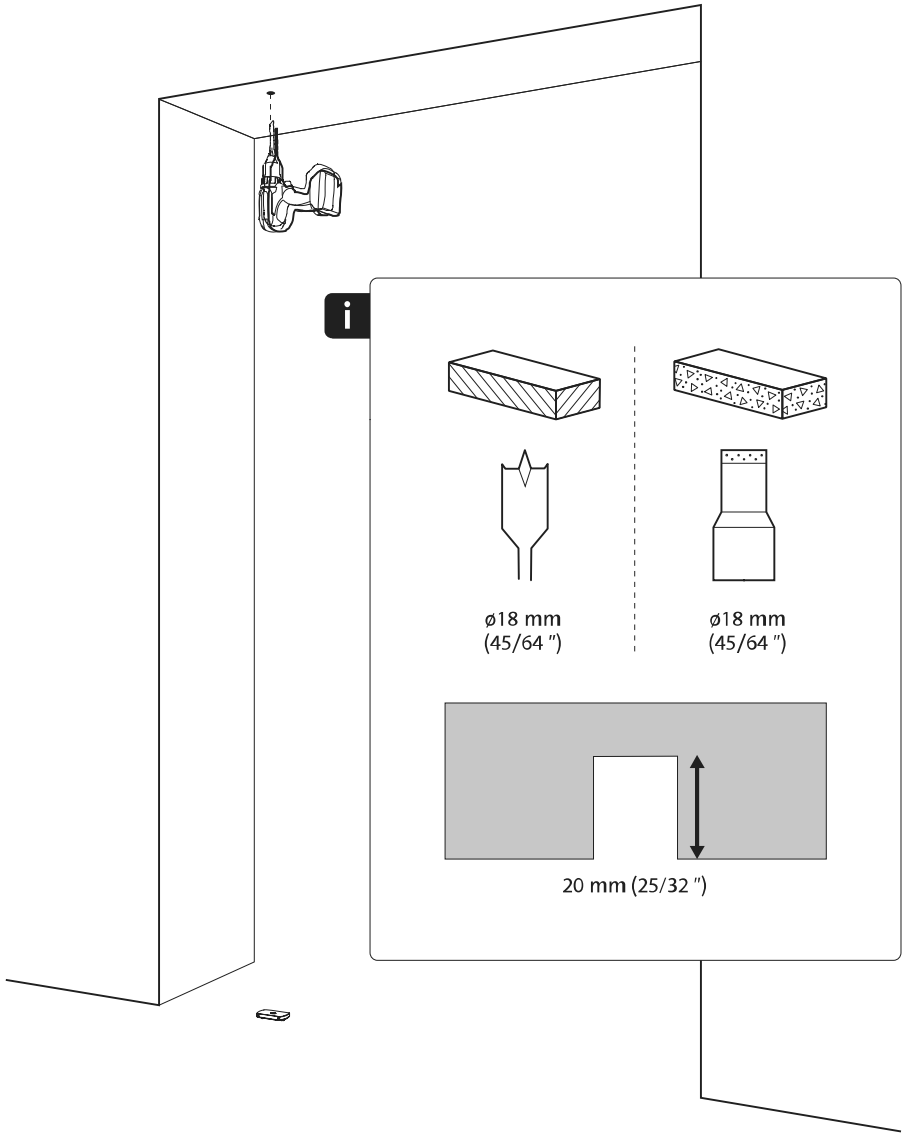

2x FJ.FP.Pe.30 2x FJ.FP.Pe.8

MT.M.Mount

To.M

ø8 mm (5/16")

ø8 mm (5/16")

ø7.5 mm (19/64")

8 mm (5/16")

8 mm (5/16")

8 mm (5/16")

30 mm (13/16")

30 mm (13/16")

30 mm (13/16")

1

2

1

2