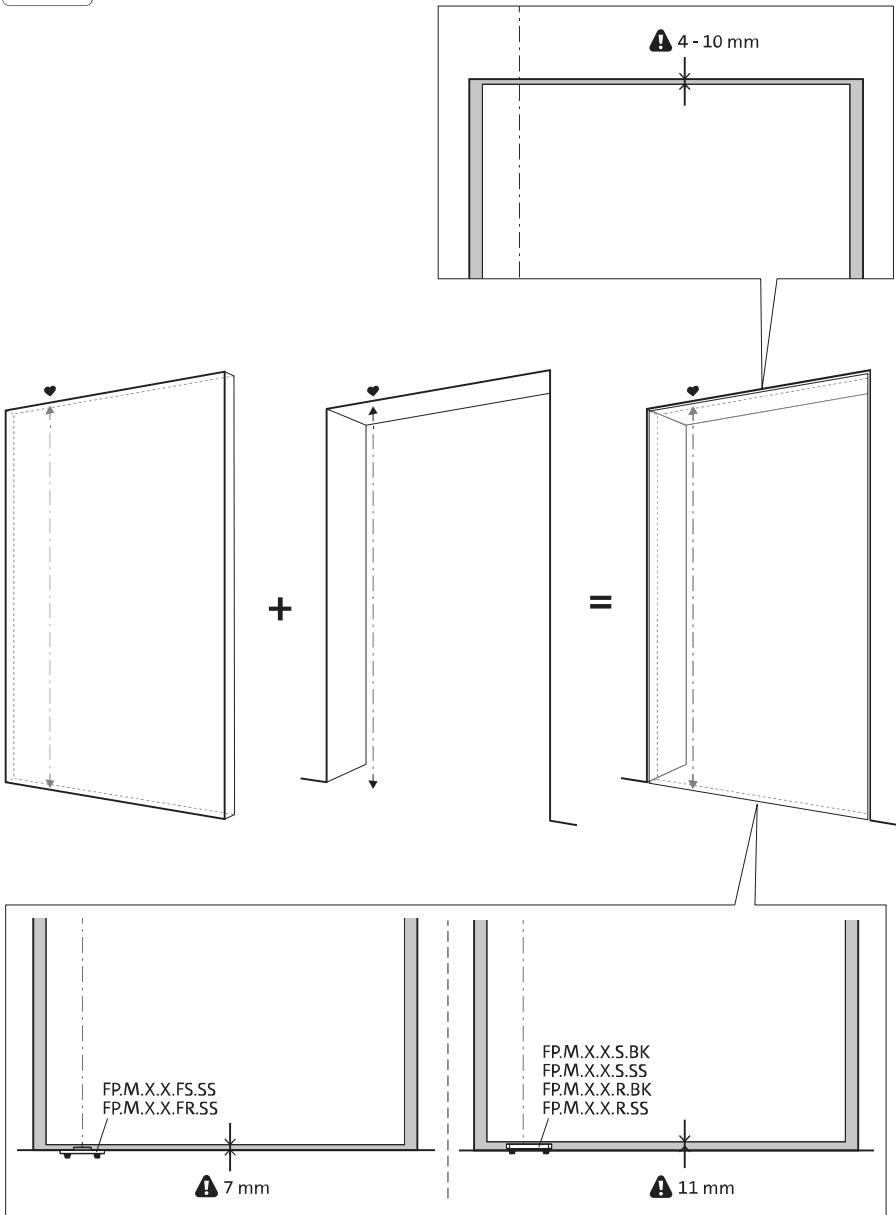

2x FJ.FP.Pe.30 2x FJ.FP.Pe.8

MT.M.Mount

To.M

ø8 mm (5/16")

ø8 mm (5/16")

ø7.5 mm (19/64")

8 mm (5/16")

8 mm (5/16")

8 mm (5/16")

30 mm (13/16")

30 mm (13/16")

30 mm (13/16")

1

2

1

2