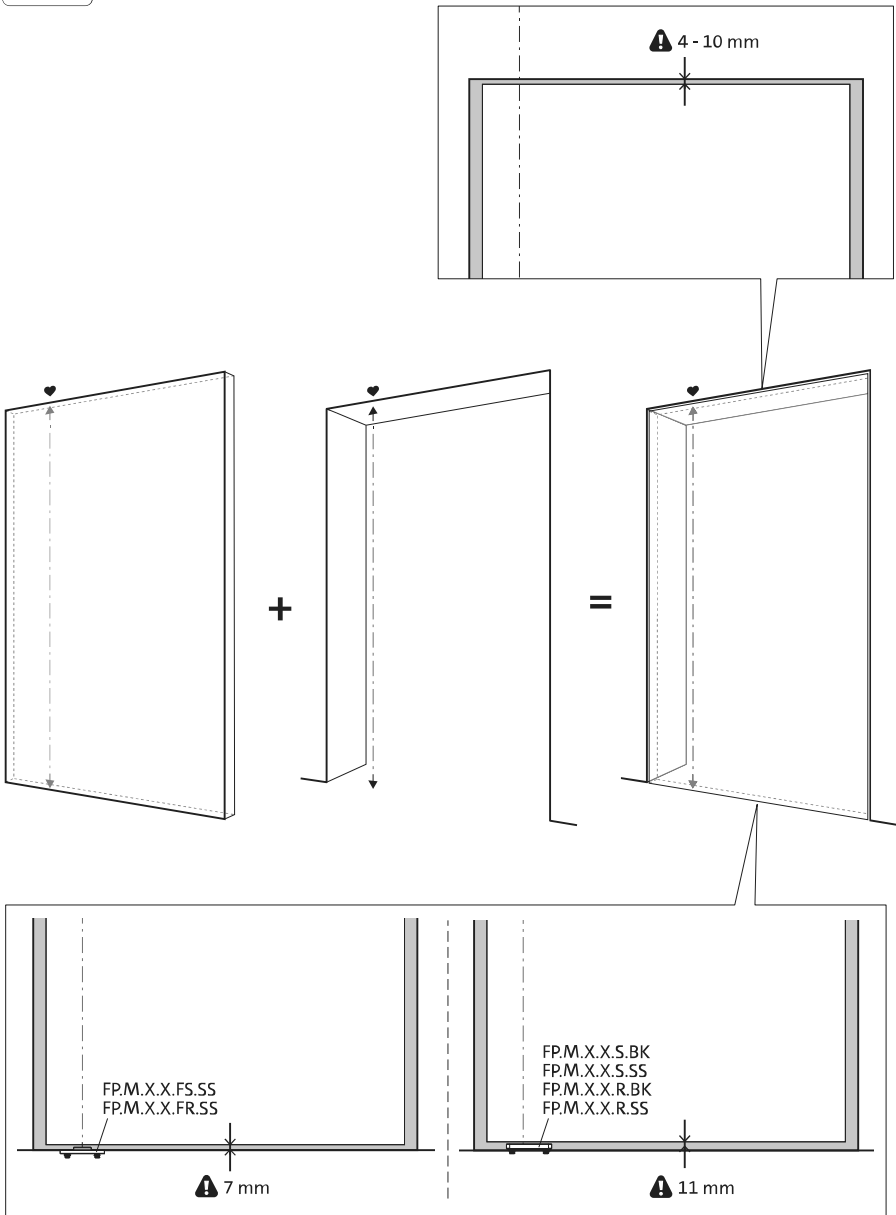

2x FJ.FP.Pe.30 2x FJ.FP.Pe.8

MT.M.Mount

To.M

ø8 mm (5/16")

ø8 mm (5/16")

ø7.5 mm (19/64")

8 mm (5/16")

8 mm (5/16")

8 mm (5/16")

30 mm (13/16")

30 mm (13/16")

30 mm (13/16")

1

2

1

2