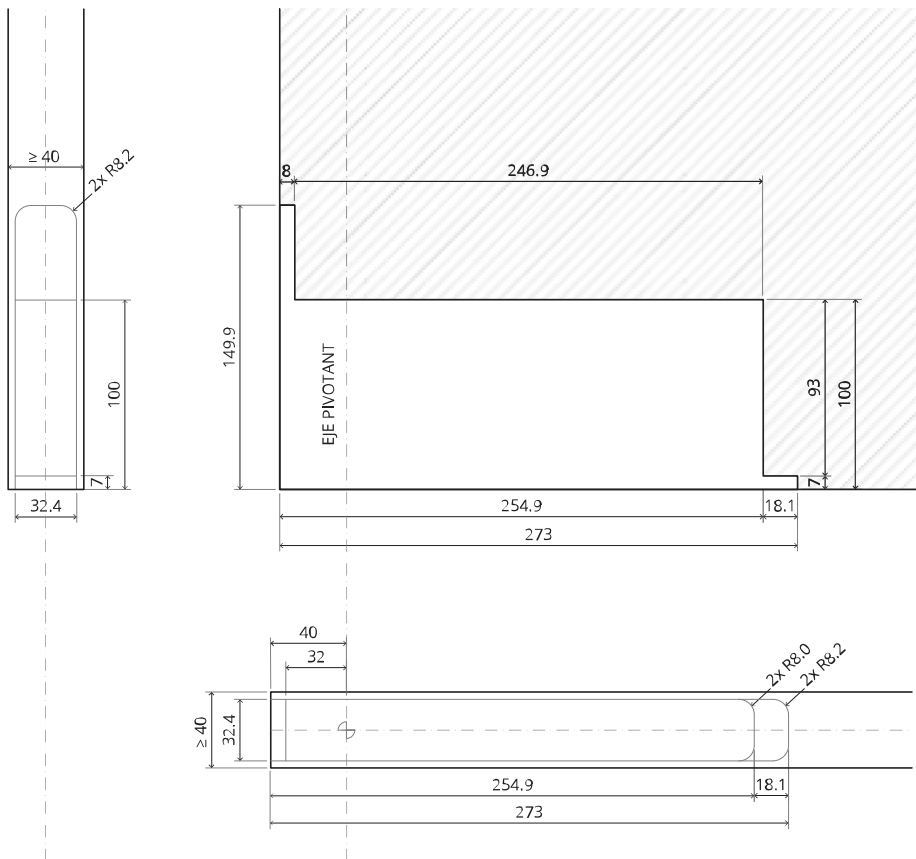

BP.M.40.C.X.SS