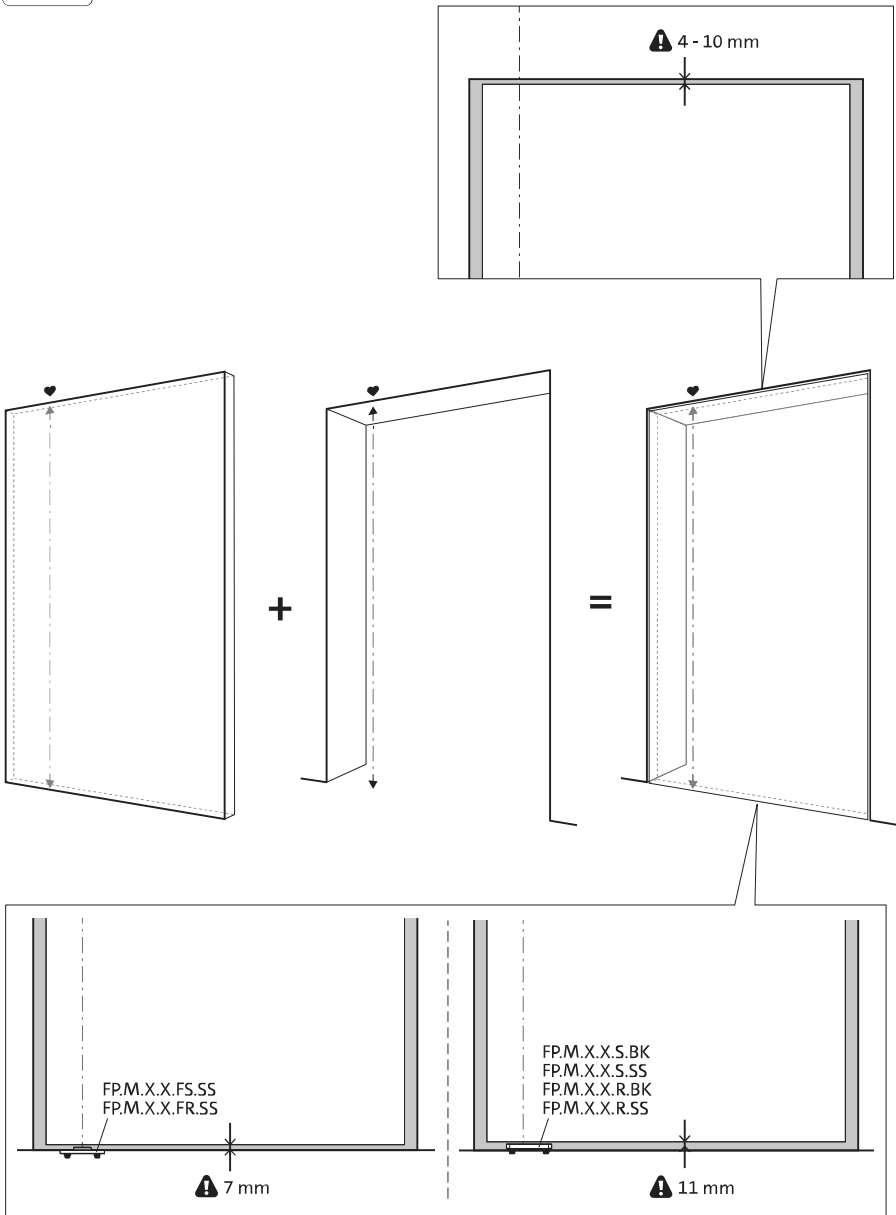

2x FJ.FP.Pe.30 2x FJ.FP.Pe.8

MT.M.Mount

To.M

ø8 mm (5/16")

ø8 mm (5/16")

ø7.5 mm (19/64")

8 mm (5/16")

8 mm (5/16")

8 mm (5/16")

30 mm (13/16")

30 mm (13/16")

30 mm (13/16")

1

2

1

2