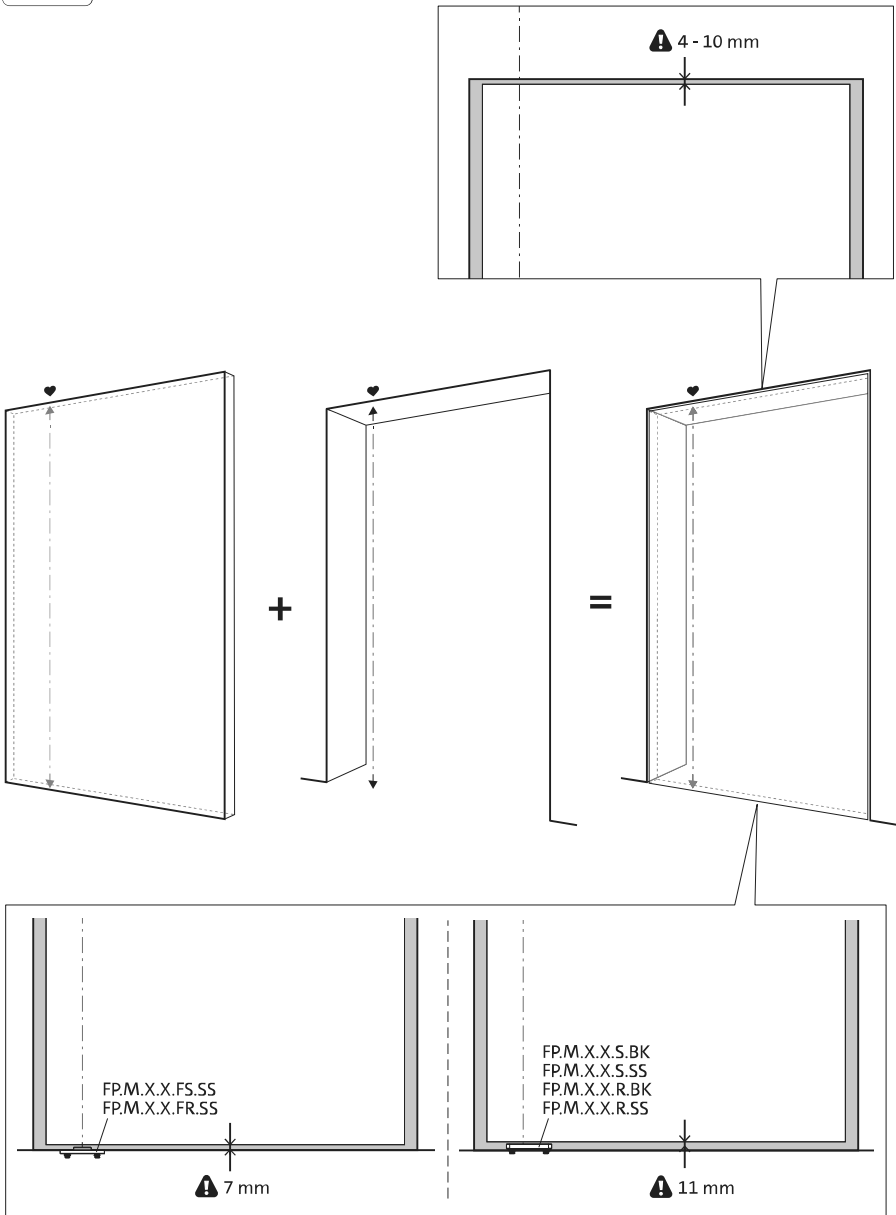

2x FJ.FP.Pe.30 2x FJ.FP.Pe.8

MT.M.Mount

To.M

ø8 mm (5/16")

ø8 mm (5/16")

ø7.5 mm (19/64")

8 mm (5/16")

8 mm (5/16")

8 mm (5/16")

30 mm (13/16")

30 mm (13/16")

30 mm (13/16")

1

2

1

2