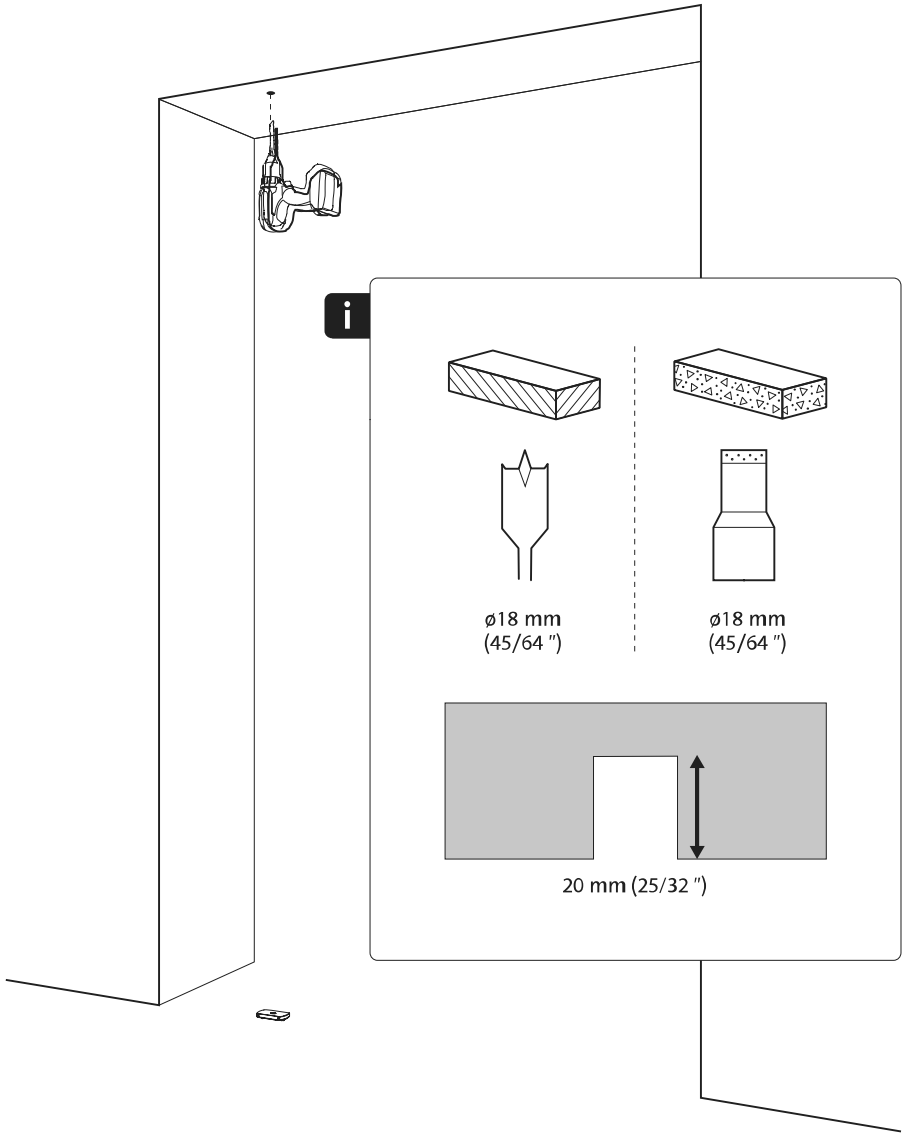

2x FJ.FP.Pe.30 2x FJ.FP.Pe.8

MT.M.Mount

To.M

ø8 mm (5/16")

ø8 mm (5/16")

ø7.5 mm (19/64")

8 mm (5/16")

8 mm (5/16")

8 mm (5/16")

30 mm (13/16")

30 mm (13/16")

30 mm (13/16")

1

2

1

2