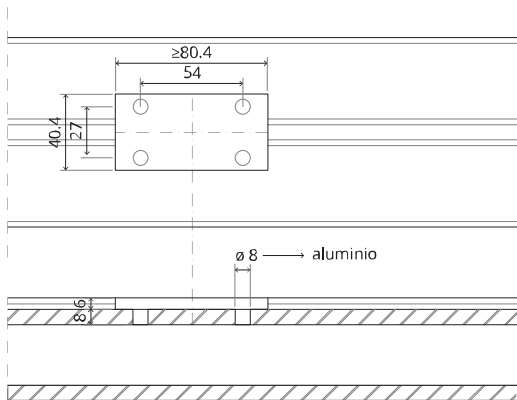

FP.M.X.X.FS.SS