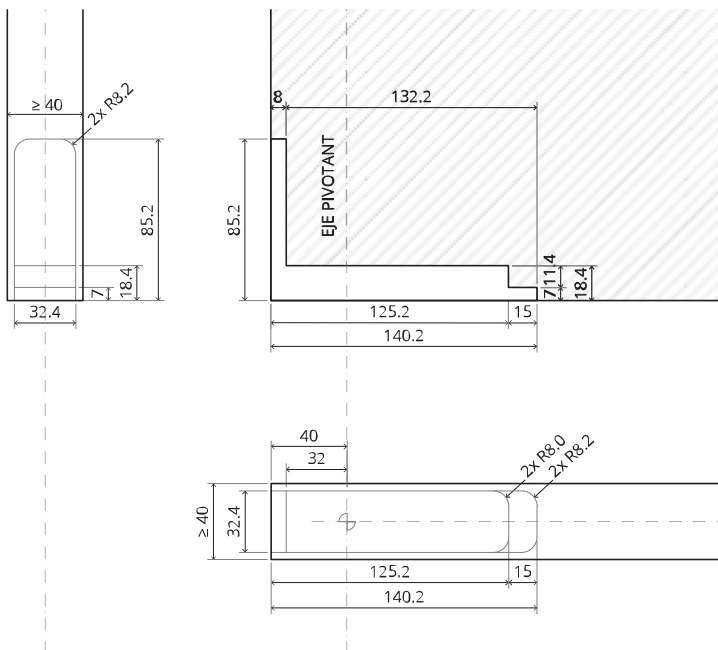

BP.One.40.G.X.SS