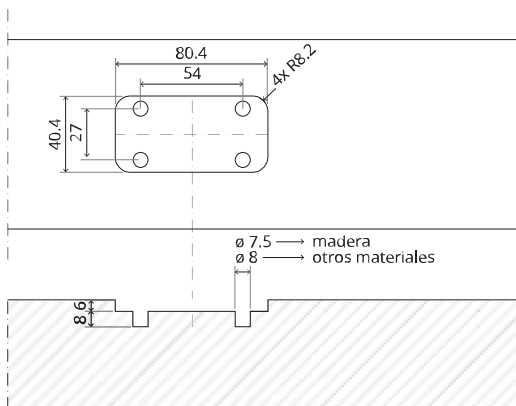

FP.M.X.X.FR.SS