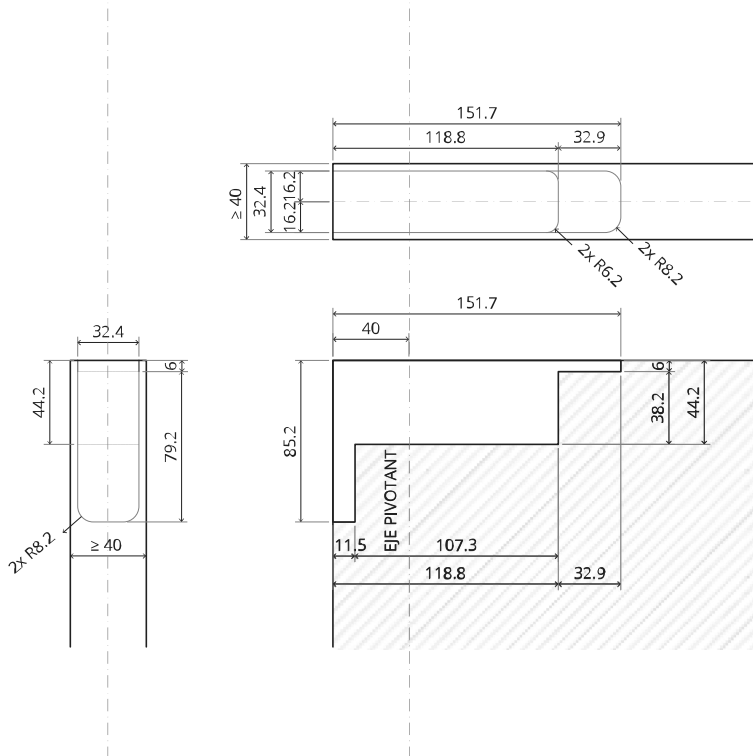

TP.X.40.G.X.SS