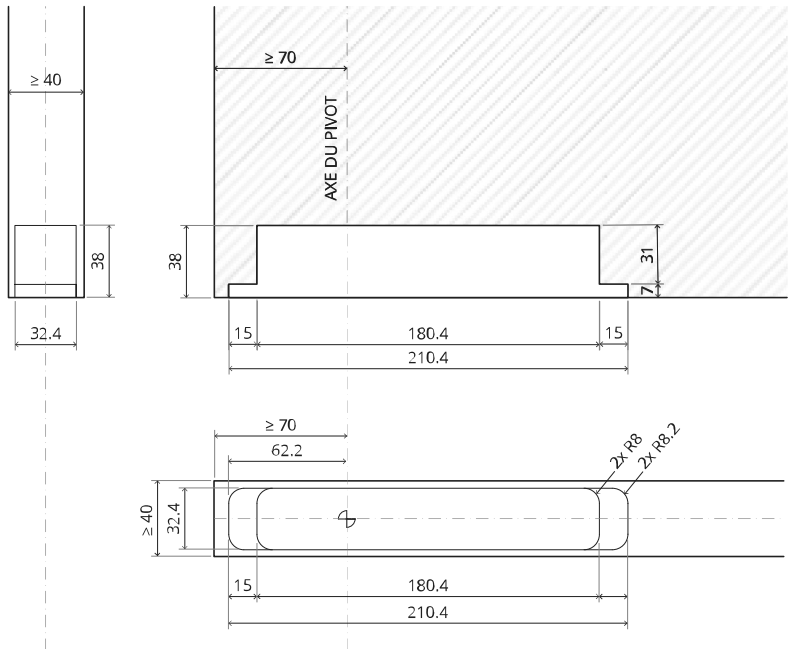

BP.Fx.70.A.X.XX