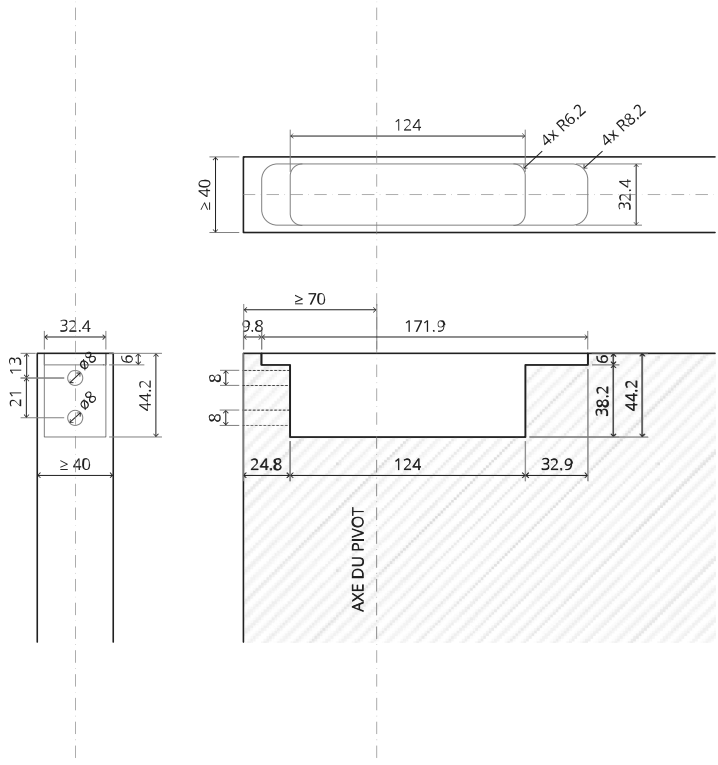

TP.X.70.B.X.XX