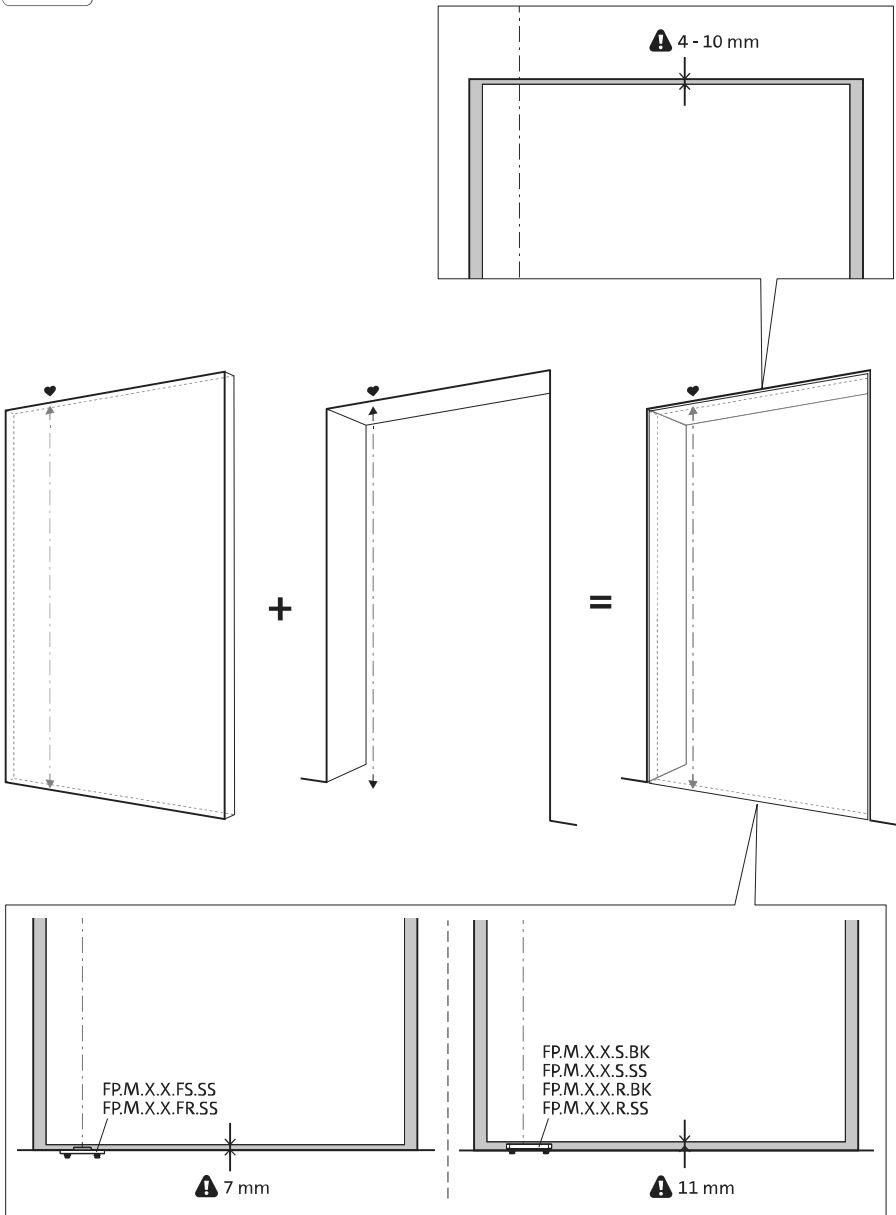

2x FJ.FP.Pe.30 2x FJ.FP.Pe.8

MT.M.Mount

To.M

ø8 mm (5/16")

ø8 mm (5/16")

ø7.5 mm (19/64")

8 mm (5/16")

8 mm (5/16")

8 mm (5/16")

30 mm (13/16")

30 mm (13/16")

30 mm (13/16")

1

2

1

2