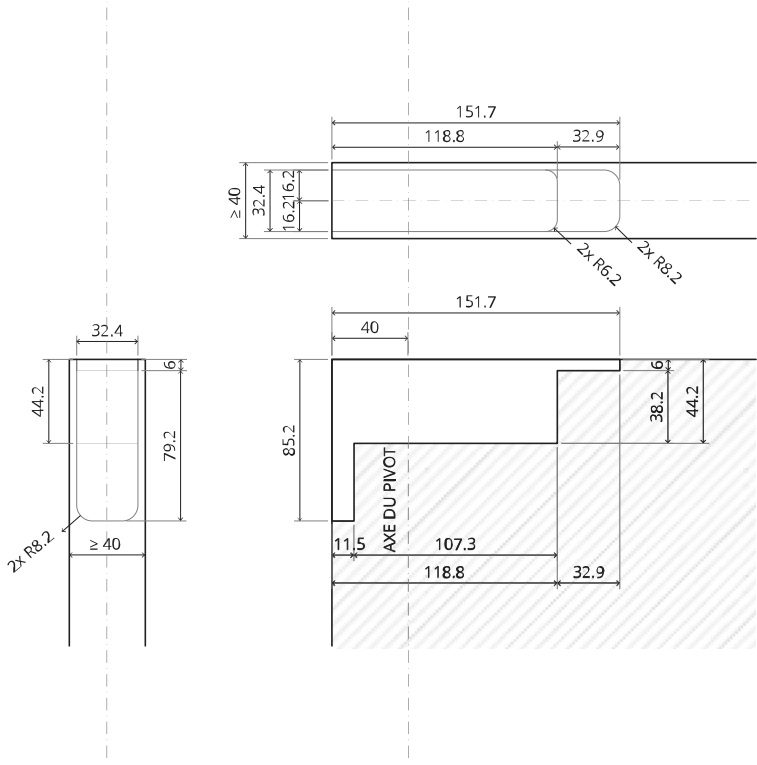

TP.X.40.B.X.SS