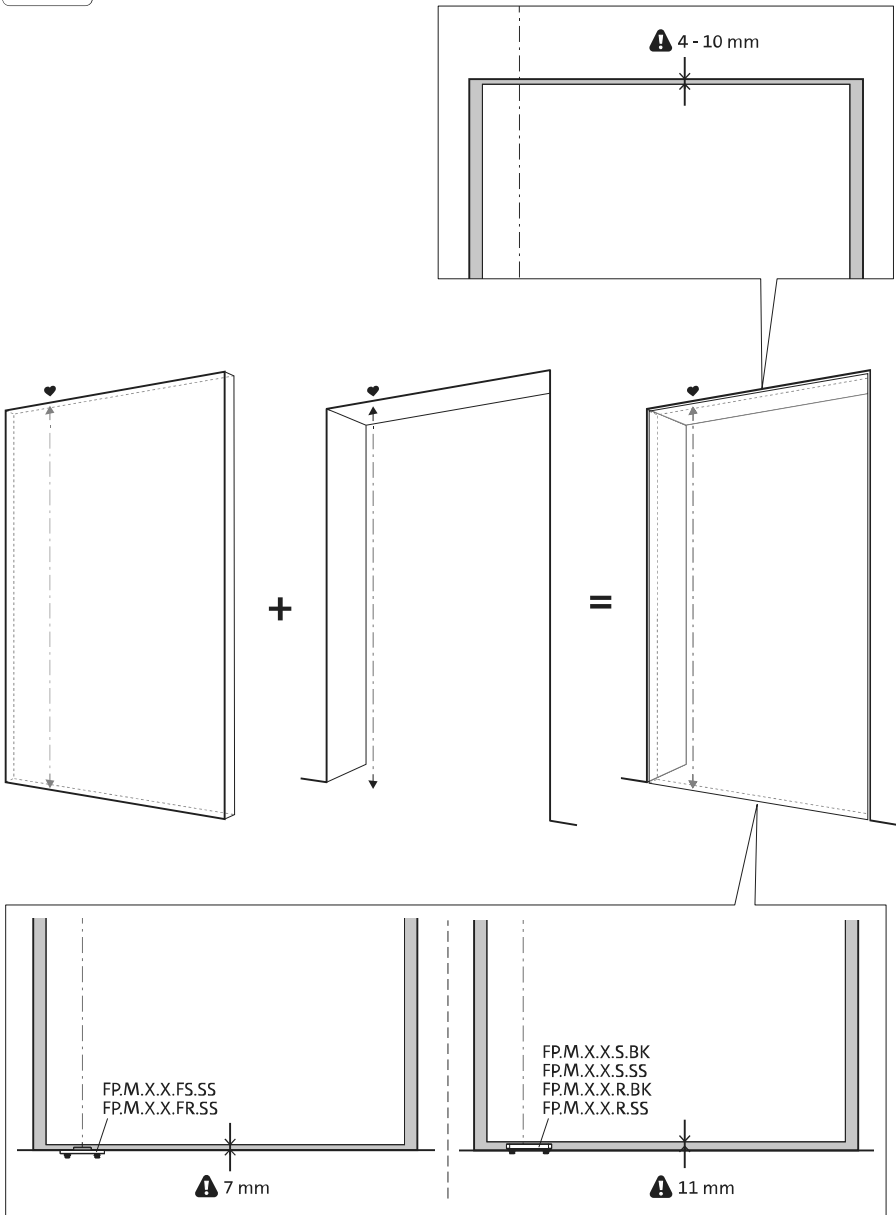

2x FJ.FP.Pe.30 2x FJ.FP.Pe.8

MT.M.Mount

To.M

ø8 mm (5/16")

ø8 mm (5/16")

ø7.5 mm (19/64")

8 mm (5/16")

8 mm (5/16")

8 mm (5/16")

30 mm (13/16")

30 mm (13/16")

30 mm (13/16")

1

2

1

2