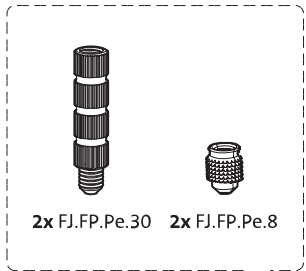

FP.M.X.X.FS.SS

FP.M.X.X.FR.SS

Instructions de montage

To.M

ø8 mm (5/16")

ø8 mm (5/16")

ø7.5 mm (19/64")

8 mm (5/16")

8 mm (5/16")

8 mm (5/16")

30 mm (13/16")

30 mm (13/16")

30 mm (13/16")

1

2

1