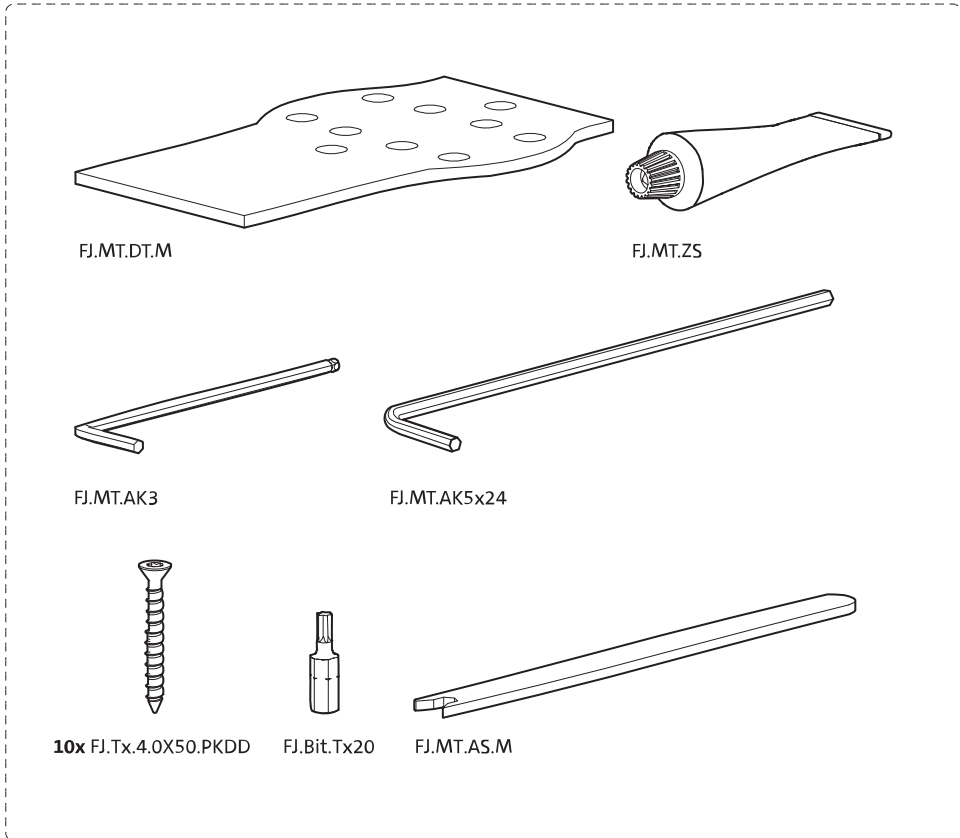

FP.M.X.X.FS.SS

FP.M.X.X.FR.SS

Instructions de montage

To.M

ø8 mm (5/16")

ø8 mm (5/16")

ø7.5 mm (19/64")

8 mm (5/16")

8 mm (5/16")

8 mm (5/16")

30 mm (13/16")

30 mm (13/16")

30 mm (13/16")

1

2

1