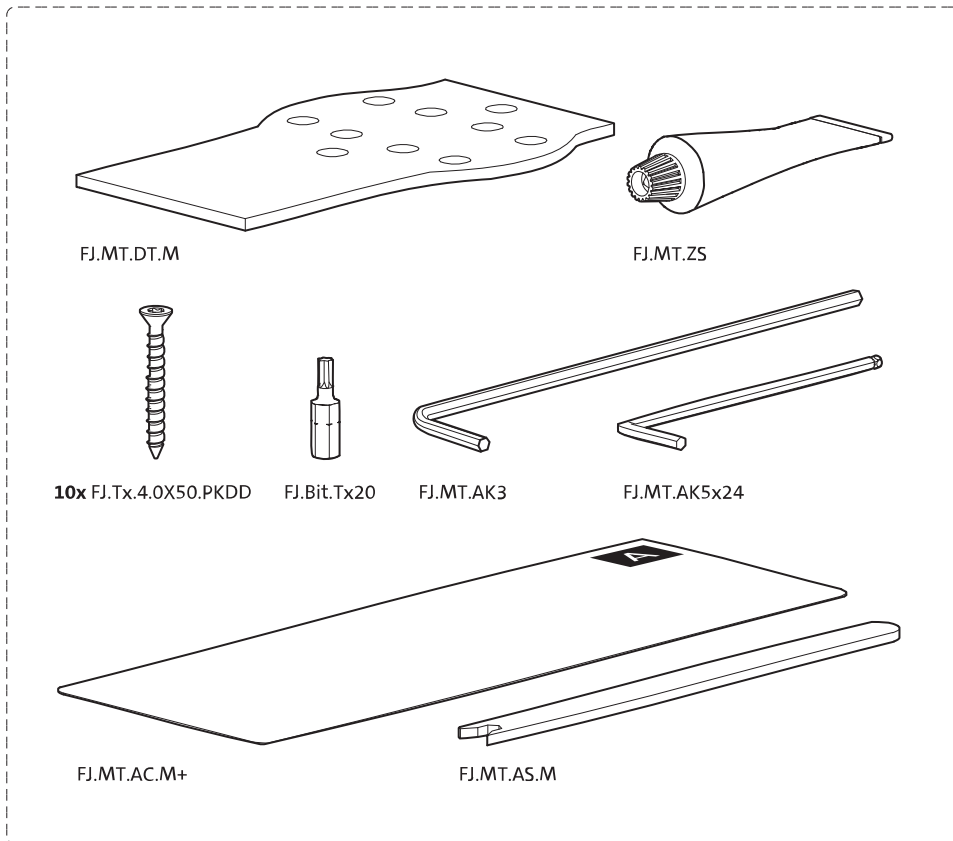

Instructions de fraisage

BP.M+.40.G.X.SS

TP.X.40.G.X.SS

FP.M.X.X.FS.SS

FP.M.X.X.FR.SS

Instructions de montage

To.M

ø8 mm (5/16")

ø8 mm (5/16")

ø7.5 mm (19/64")

8 mm (5/16")

8 mm (5/16")

8 mm (5/16")

30 mm (13/16")

30 mm (13/16")

30 mm (13/16")