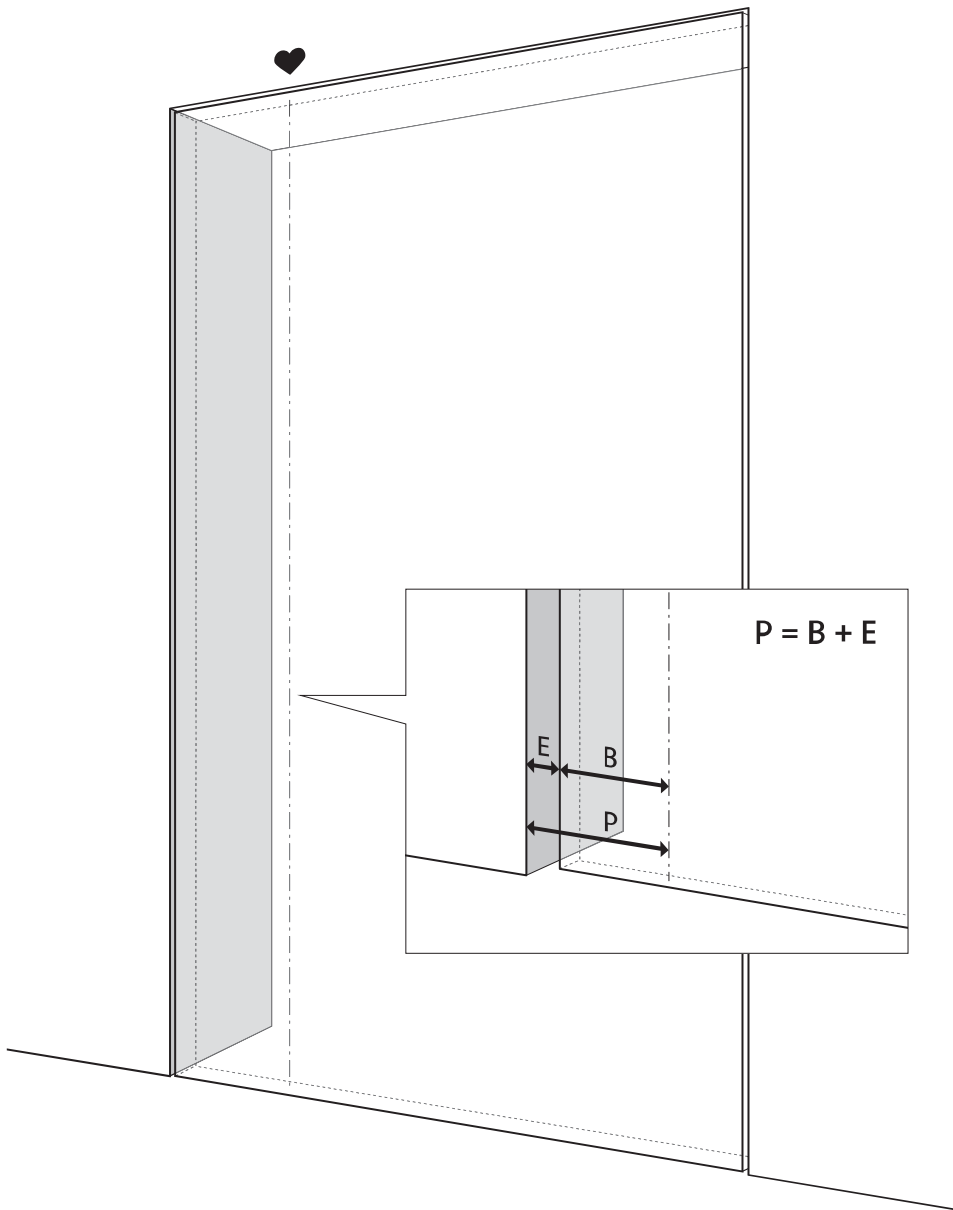

Instructions de fraisage

BP.M+.40.G.X.SS

TP.X.40.G.X.SS

FP.M.X.X.FS.SS

FP.M.X.X.FR.SS

Instructions de montage

To.M

ø8 mm (5/16")

ø8 mm (5/16")

ø7.5 mm (19/64")

8 mm (5/16")

8 mm (5/16")

8 mm (5/16")

30 mm (13/16")

30 mm (13/16")

30 mm (13/16")