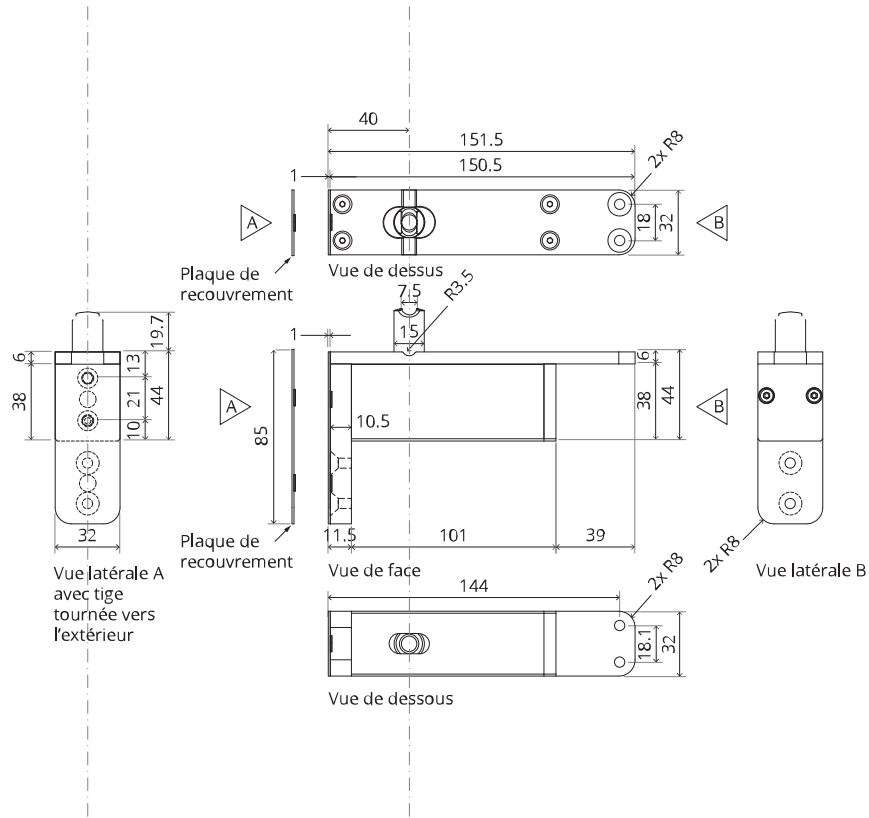

Instructions de fraisage

BP.M+.40.G.X.SS

TP.X.40.G.X.SS

FP.M.X.X.FS.SS

FP.M.X.X.FR.SS

Instructions de montage

To.M

ø8 mm (5/16")

ø8 mm (5/16")

ø7.5 mm (19/64")

8 mm (5/16")

8 mm (5/16")

8 mm (5/16")

30 mm (13/16")

30 mm (13/16")

30 mm (13/16")