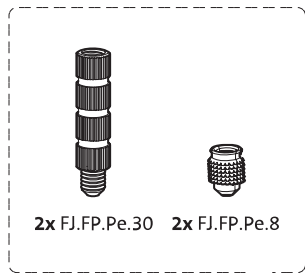

Instructions de fraisage

BP.M+.40.G.X.SS

TP.X.40.G.X.SS

FP.M.X.X.FS.SS

FP.M.X.X.FR.SS

Instructions de montage

To.M

ø8 mm (5/16")

ø8 mm (5/16")

ø7.5 mm (19/64")

8 mm (5/16")

8 mm (5/16")

8 mm (5/16")

30 mm (13/16")

30 mm (13/16")

30 mm (13/16")