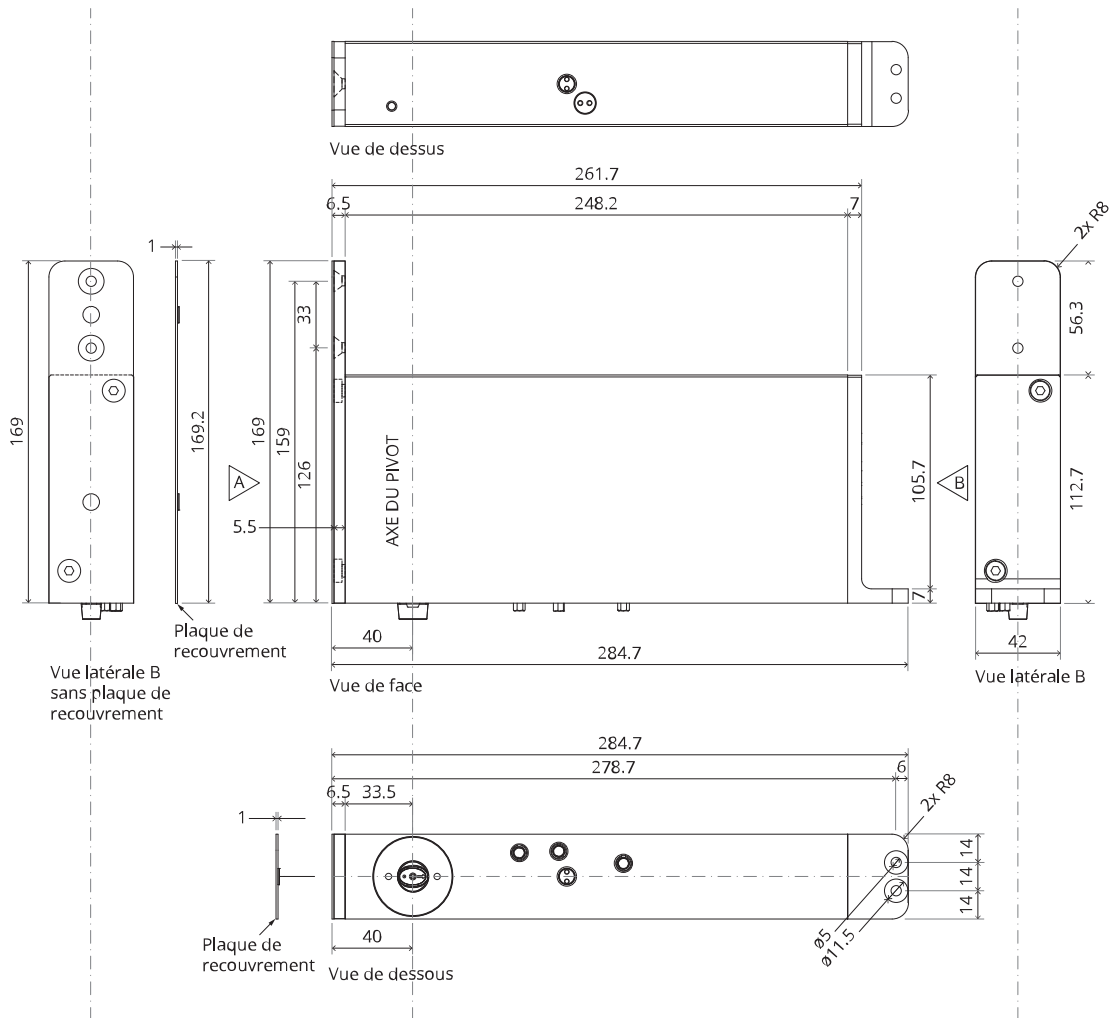

Instructions de fraisage

BP.M+.40.G.X.SS

TP.X.40.G.X.SS

FP.M.X.X.FS.SS

FP.M.X.X.FR.SS

Instructions de montage

To.M

ø8 mm (5/16")

ø8 mm (5/16")

ø7.5 mm (19/64")

8 mm (5/16")

8 mm (5/16")

8 mm (5/16")

30 mm (13/16")

30 mm (13/16")

30 mm (13/16")