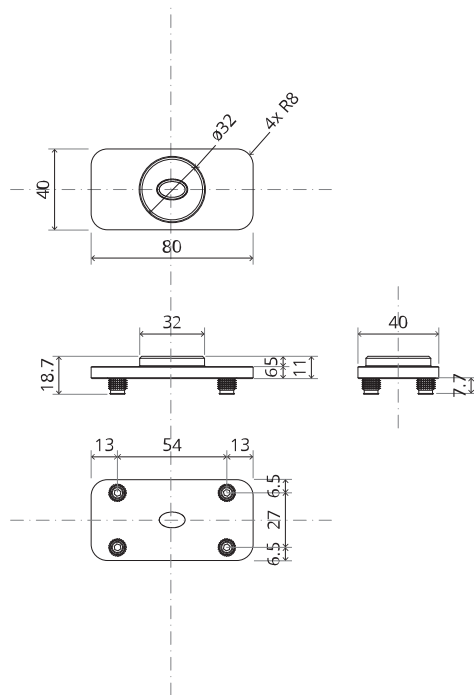

Instructions de fraisage

BP.M+.40.G.X.SS

TP.X.40.G.X.SS

FP.M.X.X.FS.SS

FP.M.X.X.FR.SS

Instructions de montage

To.M

ø8 mm (5/16")

ø8 mm (5/16")

ø7.5 mm (19/64")

8 mm (5/16")

8 mm (5/16")

8 mm (5/16")

30 mm (13/16")

30 mm (13/16")

30 mm (13/16")