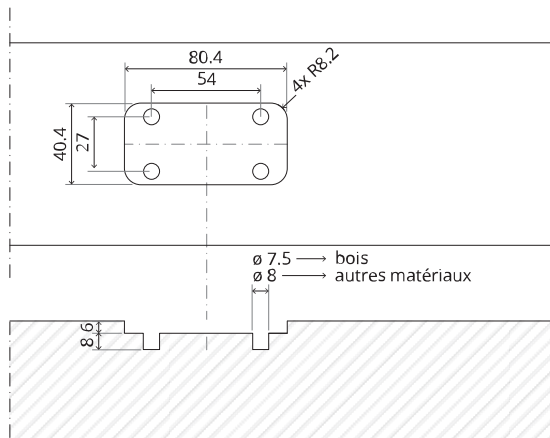

Instructions de fraisage

BP.M+.40.G.X.SS

TP.X.40.G.X.SS

FP.M.X.X.FS.SS

FP.M.X.X.FR.SS

Instructions de montage

To.M

ø8 mm (5/16")

ø8 mm (5/16")

ø7.5 mm (19/64")

8 mm (5/16")

8 mm (5/16")

8 mm (5/16")

30 mm (13/16")

30 mm (13/16")

30 mm (13/16")