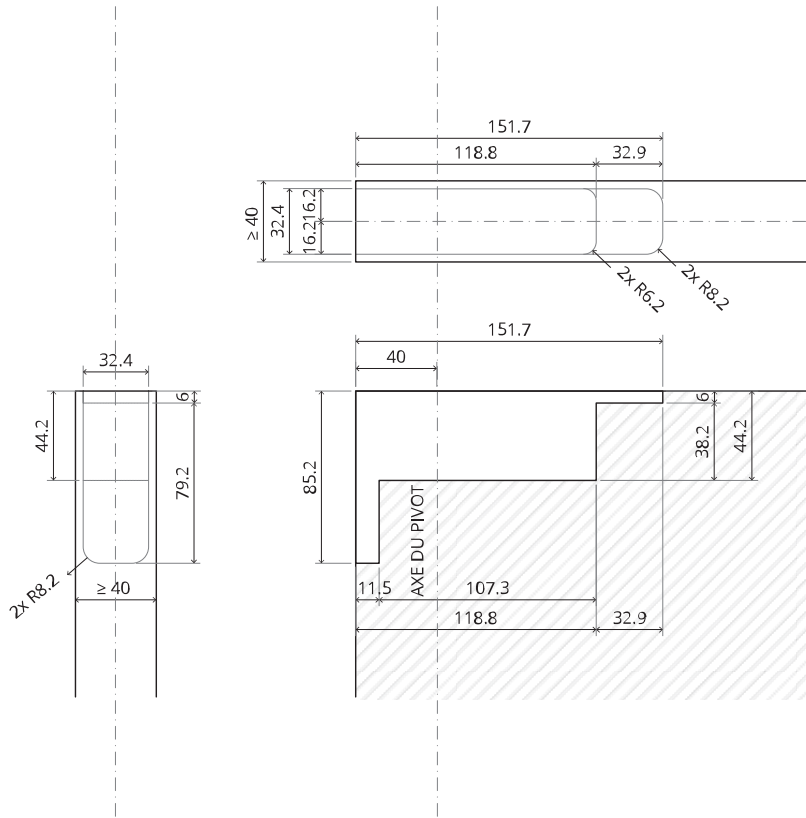

Instructions de fraisage

BP.M+.40.G.X.SS

TP.X.40.G.X.SS

FP.M.X.X.FS.SS

FP.M.X.X.FR.SS

Instructions de montage

To.M

ø8 mm (5/16")

ø8 mm (5/16")

ø7.5 mm (19/64")

8 mm (5/16")

8 mm (5/16")

8 mm (5/16")

30 mm (13/16")

30 mm (13/16")

30 mm (13/16")