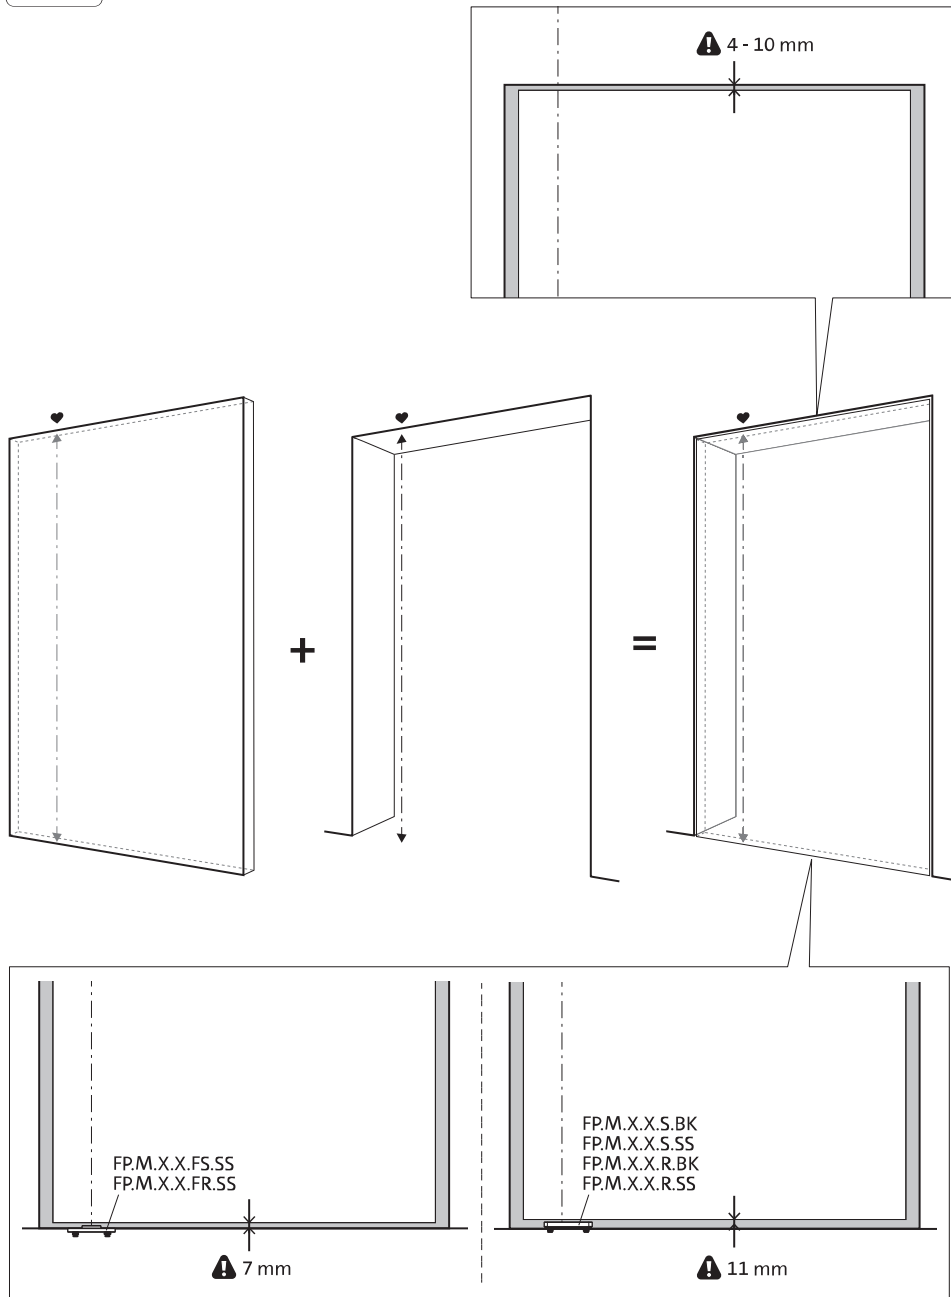

Instructions de fraisage

BP.M+.40.G.X.SS

TP.X.40.G.X.SS

FP.M.X.X.FS.SS

FP.M.X.X.FR.SS

Instructions de montage

To.M

ø8 mm (5/16")

ø8 mm (5/16")

ø7.5 mm (19/64")

8 mm (5/16")

8 mm (5/16")

8 mm (5/16")

30 mm (13/16")

30 mm (13/16")

30 mm (13/16")