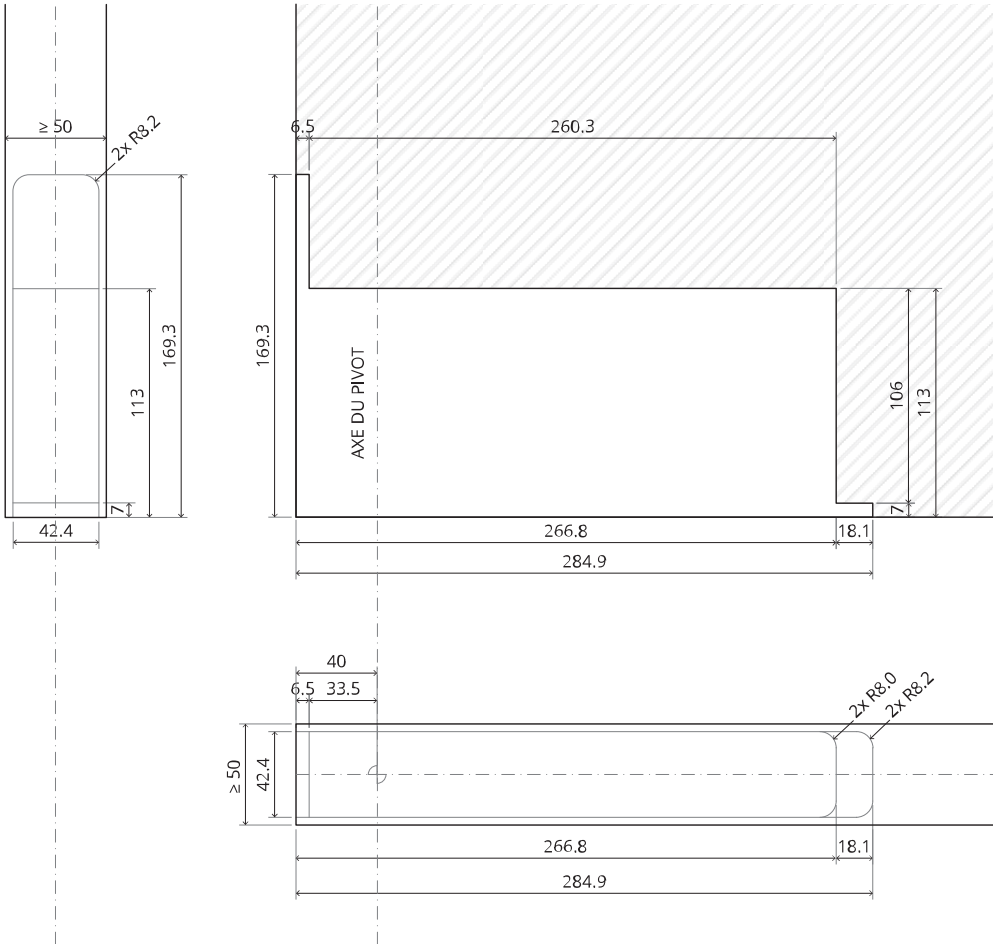

Instructions de fraisage

BP.M+.40.G.X.SS

TP.X.40.G.X.SS

FP.M.X.X.FS.SS

FP.M.X.X.FR.SS

Instructions de montage

To.M

ø8 mm (5/16")

ø8 mm (5/16")

ø7.5 mm (19/64")

8 mm (5/16")

8 mm (5/16")

8 mm (5/16")

30 mm (13/16")

30 mm (13/16")

30 mm (13/16")