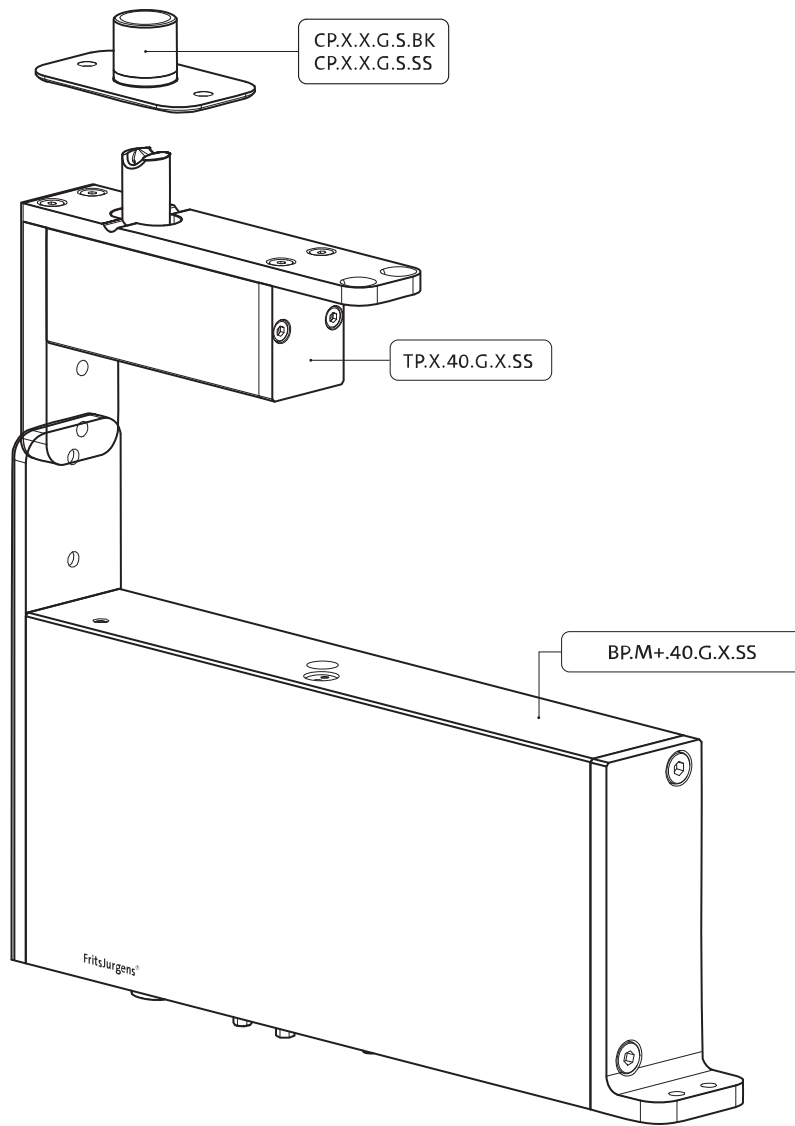

FP.M.X.X.S.BK
FP.M.X.X.S.SS

FP.M.X.X.FS.SS

FP.M.X.X.FR.SS

FP.M.X.X.R.SS
FP.M.X.X.R.BK