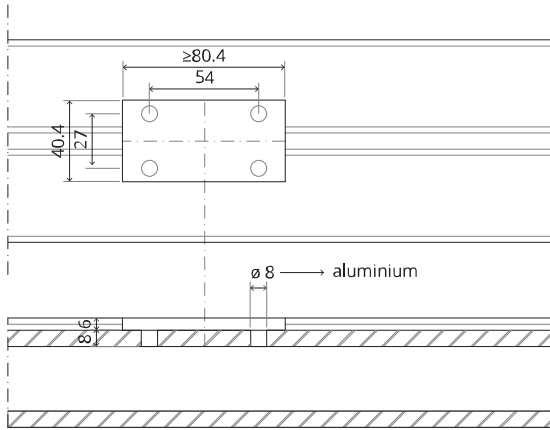

Instructions de fraisage

BP.M+.40.G.X.SS

TP.X.40.G.X.SS

FP.M.X.X.FS.SS

FP.M.X.X.FR.SS

Instructions de montage

To.M

ø8 mm (5/16")

ø8 mm (5/16")

ø7.5 mm (19/64")

8 mm (5/16")

8 mm (5/16")

8 mm (5/16")

30 mm (13/16")

30 mm (13/16")

30 mm (13/16")