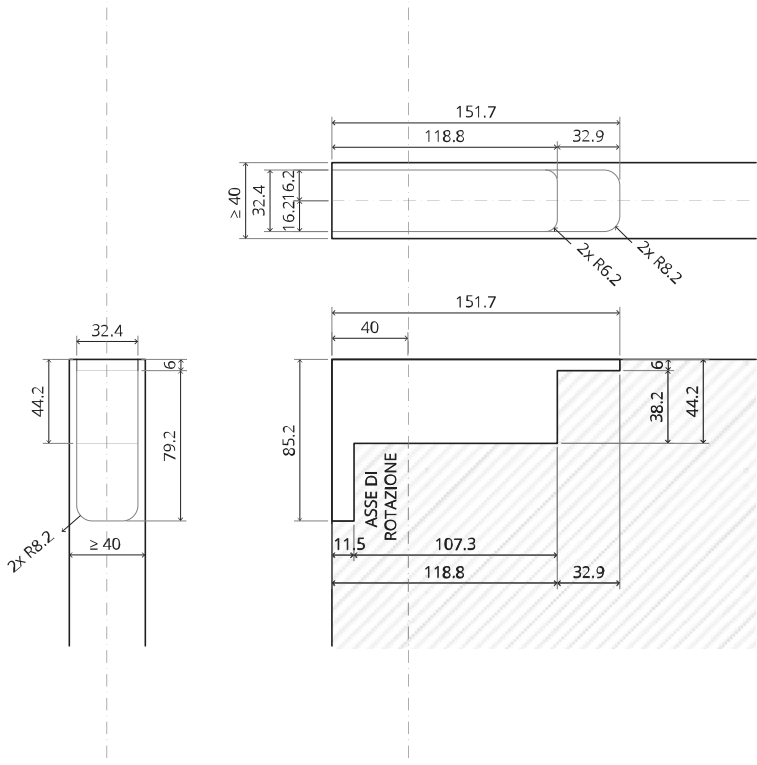

TP.X.40.B.X.SS