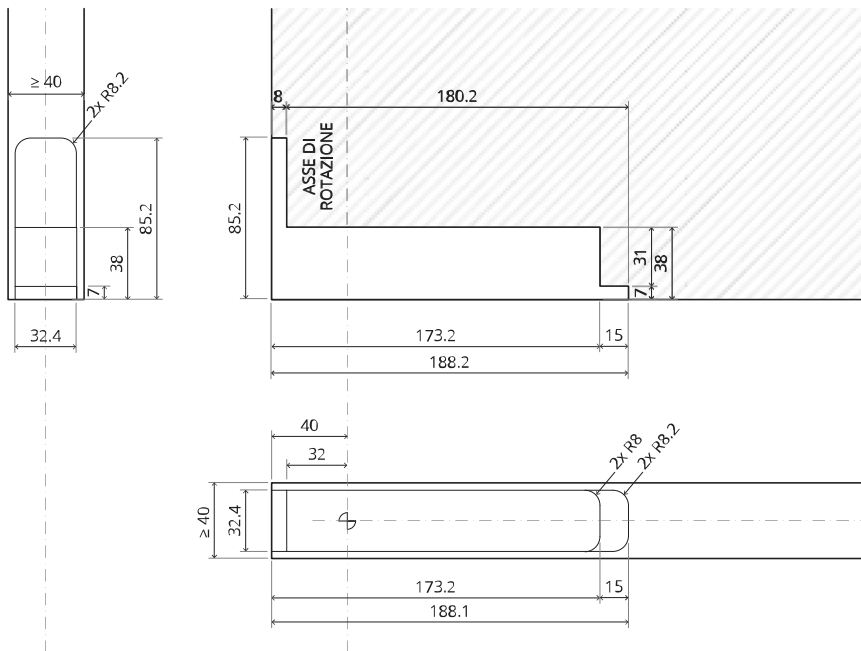

BP.Fx.40.A.X.SS