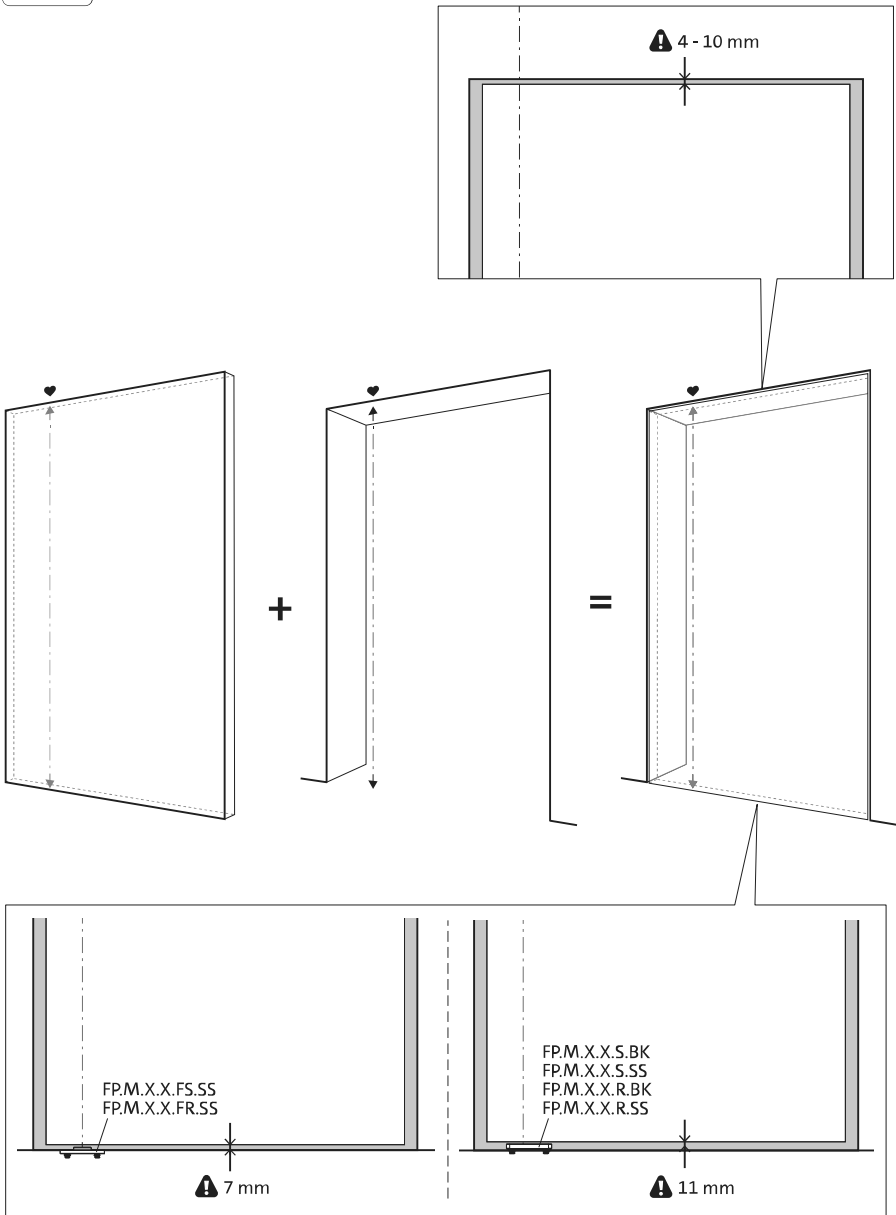

2x FJ.FP.Pe.30 2x FJ.FP.Pe.8

MT.M.Mount

To.M

ø8 mm (5/16")

ø8 mm (5/16")

ø7.5 mm (19/64")

8 mm (5/16")

8 mm (5/16")

8 mm (5/16")

30 mm (13/16")

30 mm (13/16")

30 mm (13/16")

1

2

1

2