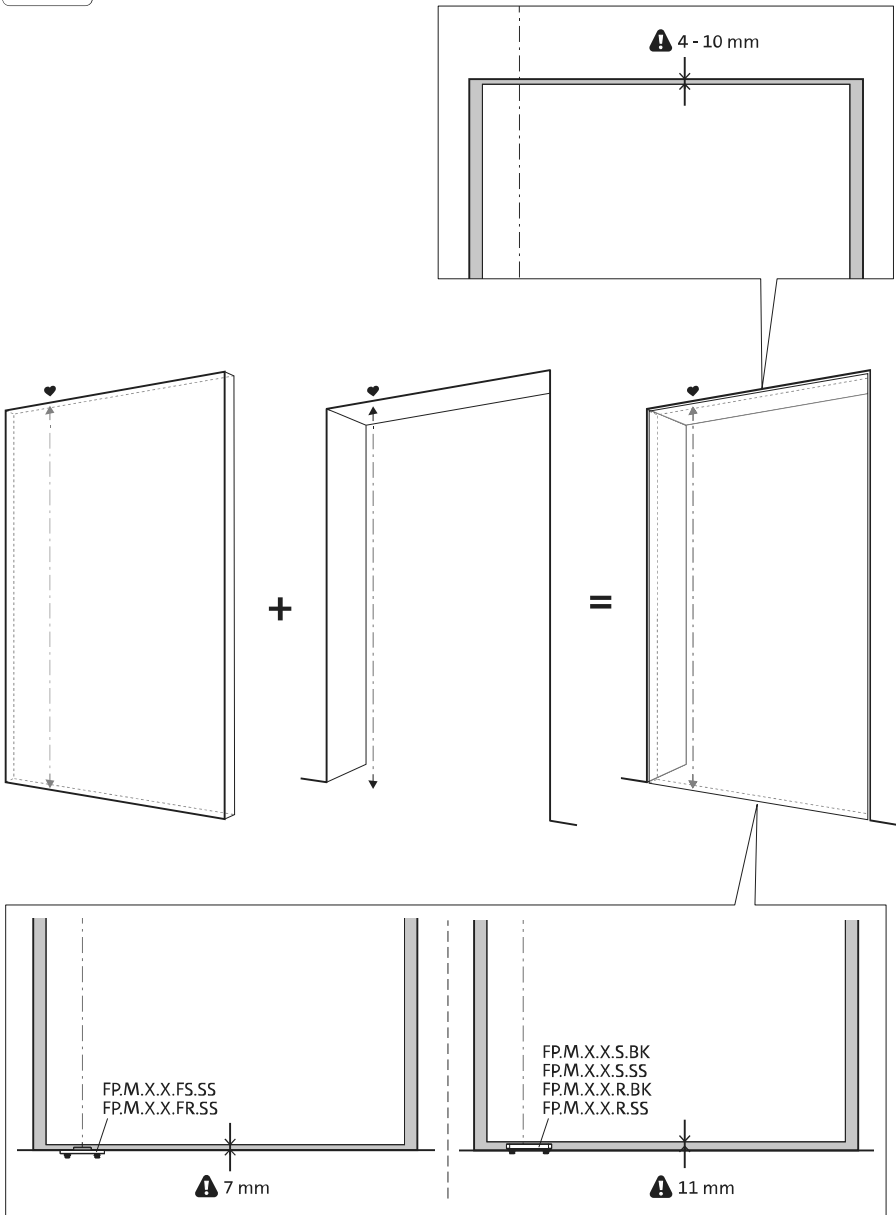

2x FJ.FP.Pe.30 2x FJ.FP.Pe.8

MT.M.Mount

To.M

ø8 mm (5/16")

ø8 mm (5/16")

ø7.5 mm (19/64")

8 mm (5/16")

8 mm (5/16")

8 mm (5/16")

30 mm (13/16")

30 mm (13/16")

30 mm (13/16")

1

2

1

2