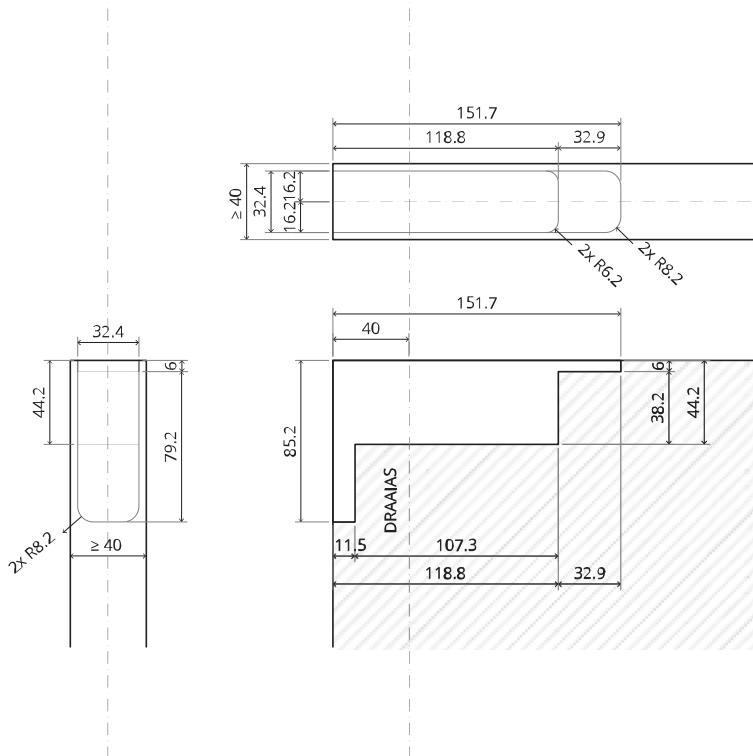

TP.X.40.G.X.SS