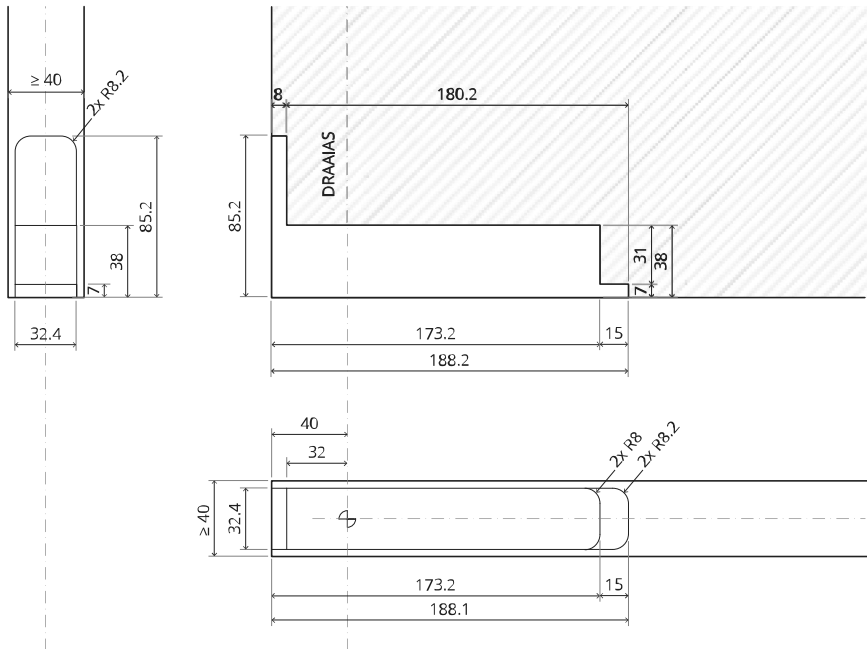

BP.Fx.40.C.X.SS