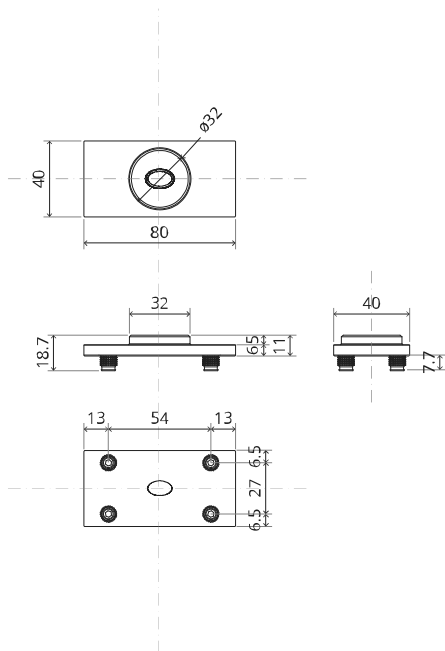

FP.M.X.X.FS.SS