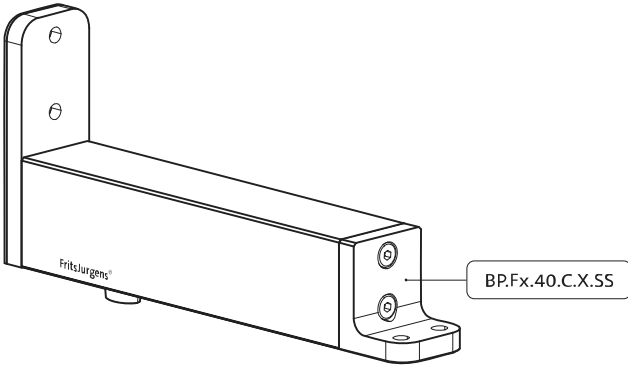

System Fx

Frees- en montagehandleiding

FritsJurgens Set - 40 mm Klasse C - RVS

CP.X.X.G.S.BK
CP.X.X.G.S.SS

TP.X.40.G.X.SS

BP.Fx.40.C.X.SS

FP.M.X.X.S.BK
FP.M.X.X.S.SS

FP.M.X.X.FS.SS
FP.M.X.X.FR.SS
FP.M.X.X.R.SS
FP.M.X.X.R.BK

ø8 mm (5/16")

ø7.5 mm (19/64")

8 mm (5/16")

8 mm (5/16")

8 mm (5/16")

30 mm (13/16")

30 mm (13/16")

30 mm (13/16")