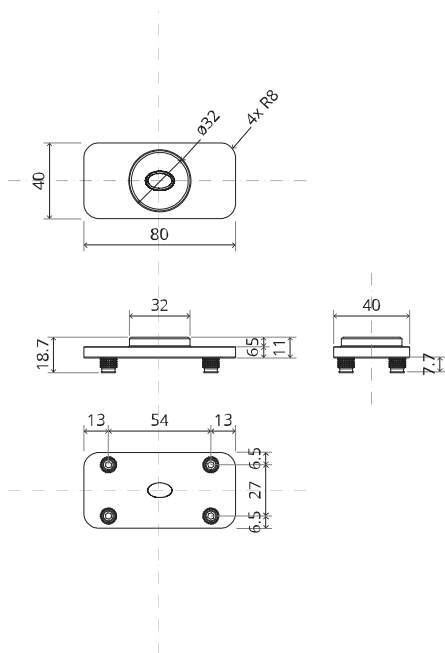

FP.M.X.X.FR.SS