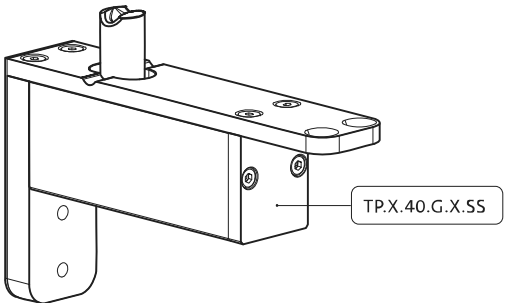

System Fx

Frees- en montagehandleiding

FritsJurgens Set - 40 mm Klasse C - RVS

CP.X.X.G.S.BK
CP.X.X.G.S.SS

TP.X.40.G.X.SS

BP.Fx.40.C.X.SS

FP.M.X.X.S.BK
FP.M.X.X.S.SS

FP.M.X.X.FS.SS
FP.M.X.X.FR.SS
FP.M.X.X.R.SS
FP.M.X.X.R.BK

ø8 mm (5/16")

ø7.5 mm (19/64")

8 mm (5/16")

8 mm (5/16")

8 mm (5/16")

30 mm (13/16")

30 mm (13/16")

30 mm (13/16")