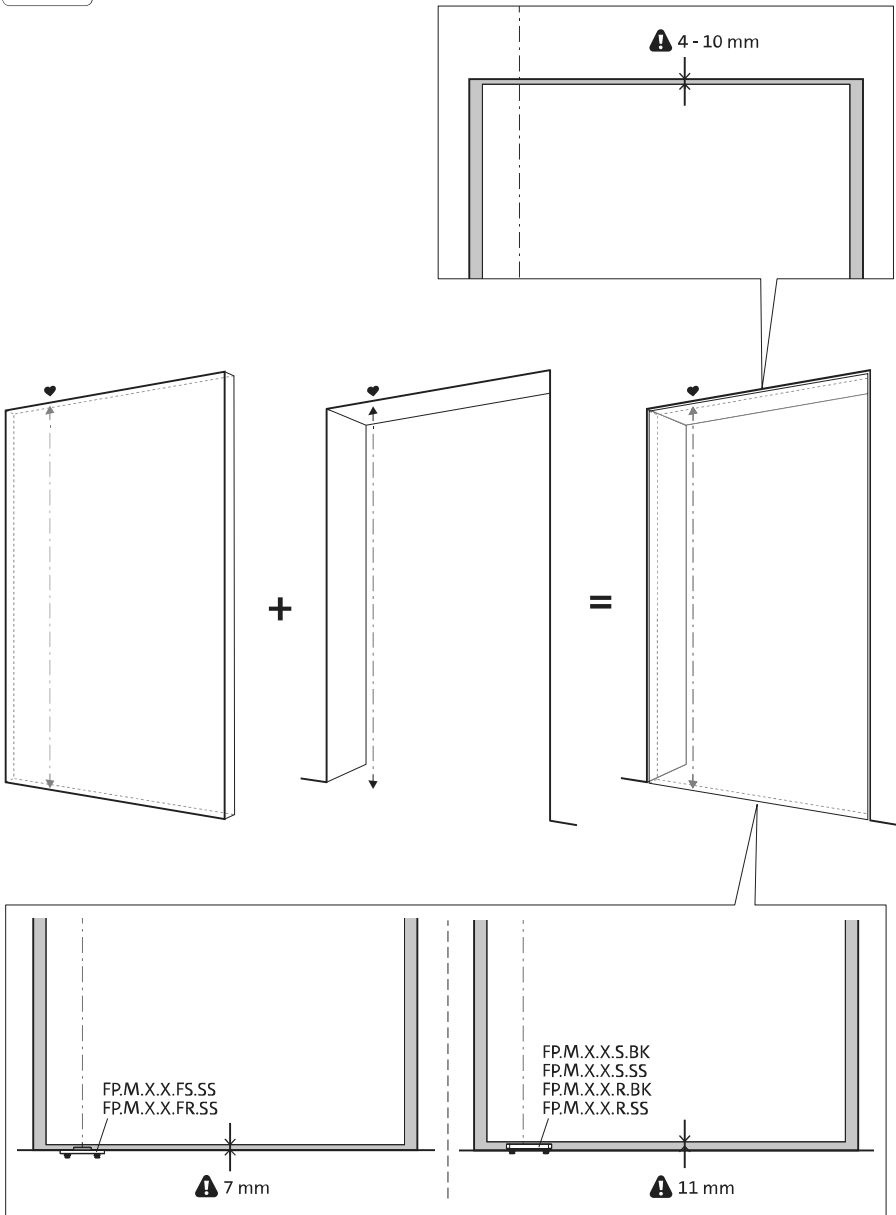

2x FJ.FP.Pe.30 2x FJ.FP.Pe.8

MT.M.Mount

To.M

ø8 mm (5/16")

ø8 mm (5/16")

ø7.5 mm (19/64")

8 mm (5/16")

8 mm (5/16")

8 mm (5/16")

30 mm (13/16")

30 mm (13/16")

30 mm (13/16")

1

2

1

2