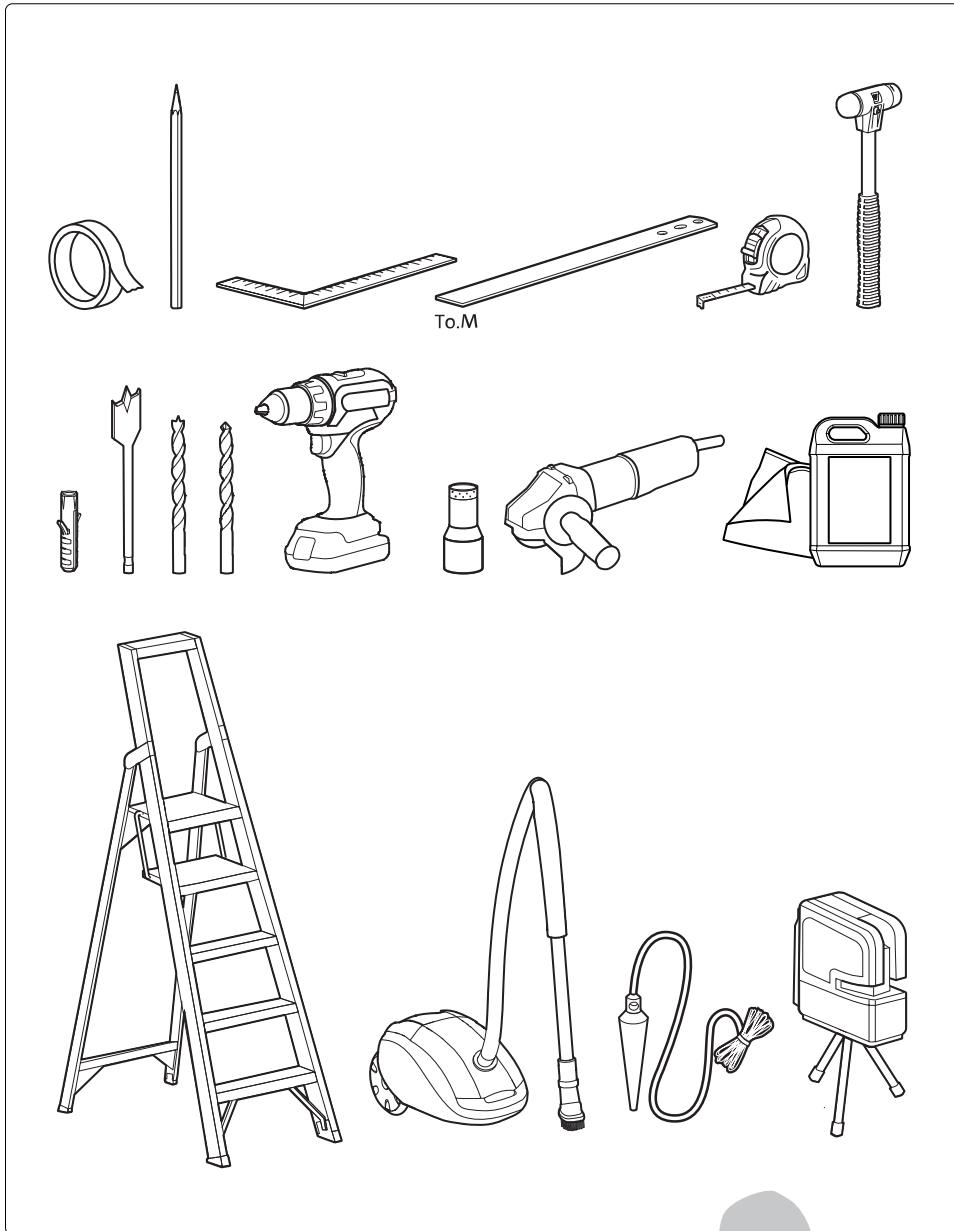

# Montageinstructies

To.M

ø8 mm (5/16")

ø8 mm (5/16")

ø7.5 mm (19/64")

8 mm (5/16")

8 mm (5/16")

8 mm (5/16")