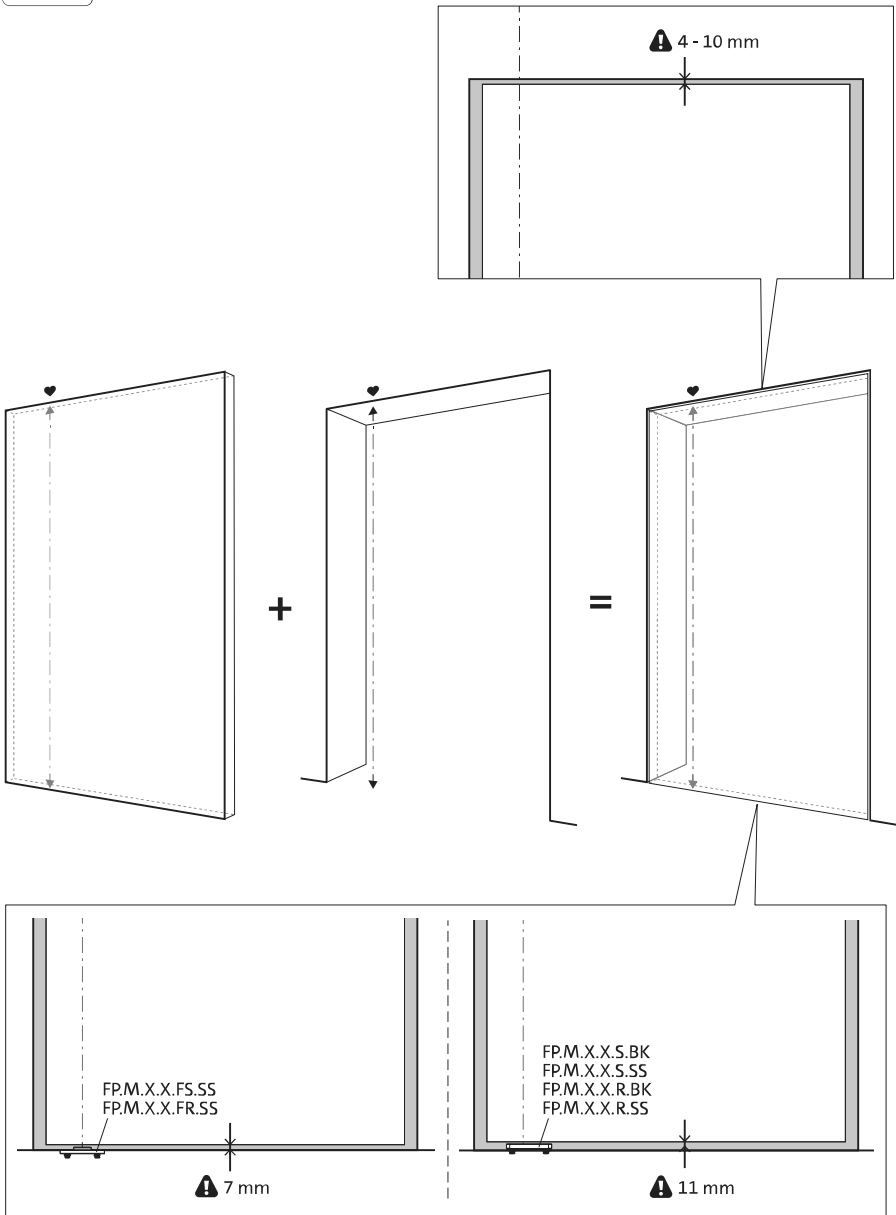

2x FJ.FP.Pe.30 2x FJ.FP.Pe.8

MT.M.Mount

To.M

ø8 mm (5/16")

ø8 mm (5/16")

ø7.5 mm (19/64")

8 mm (5/16")

8 mm (5/16")

8 mm (5/16")

30 mm (13/16")

30 mm (13/16")

30 mm (13/16")

1

2

1

2