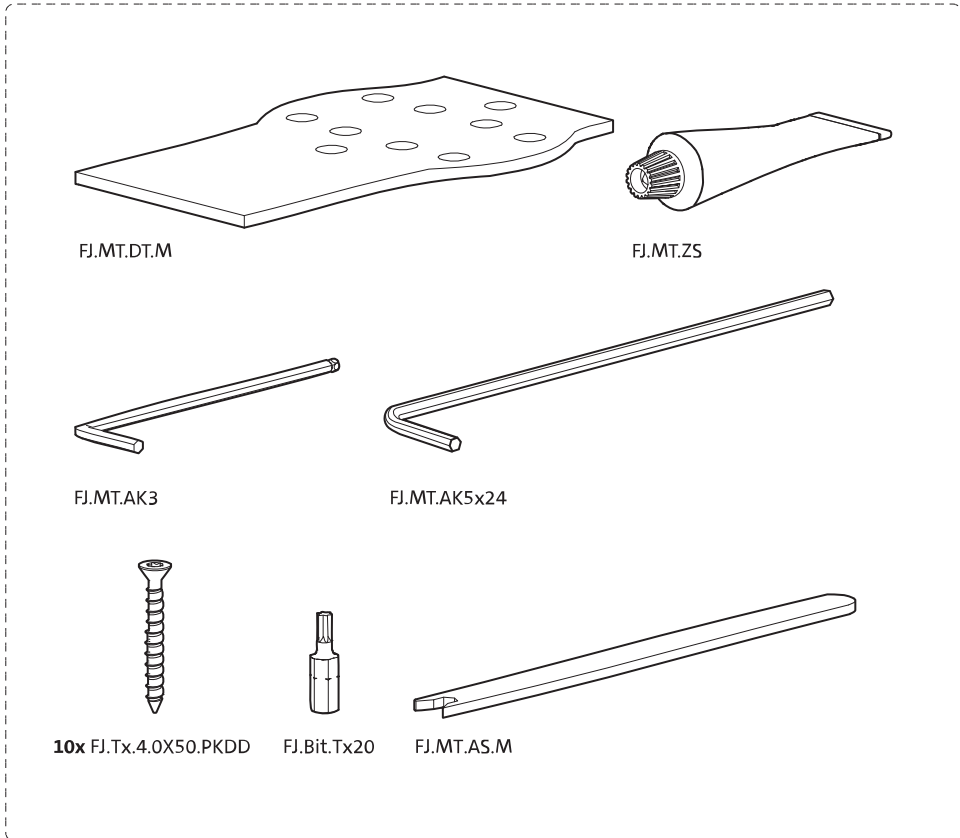

FP.M.X.X.FS.SS

FP.M.X.X.FR.SS

Instruções de montagem

To.M

ø8 mm (5/16")

ø8 mm (5/16")

ø7.5 mm (19/64")

8 mm (5/16")

8 mm (5/16")

8 mm (5/16")

30 mm (13/16")

30 mm (13/16")

30 mm (13/16")

1

2

1