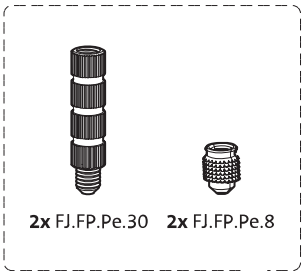

FP.M.X.X.FS.SS

FP.M.X.X.FR.SS

Instruções de montagem

To.M

ø8 mm (5/16")

ø8 mm (5/16")

ø7.5 mm (19/64")

8 mm (5/16")

8 mm (5/16")

8 mm (5/16")

30 mm (13/16")

30 mm (13/16")

30 mm (13/16")

1

2

1